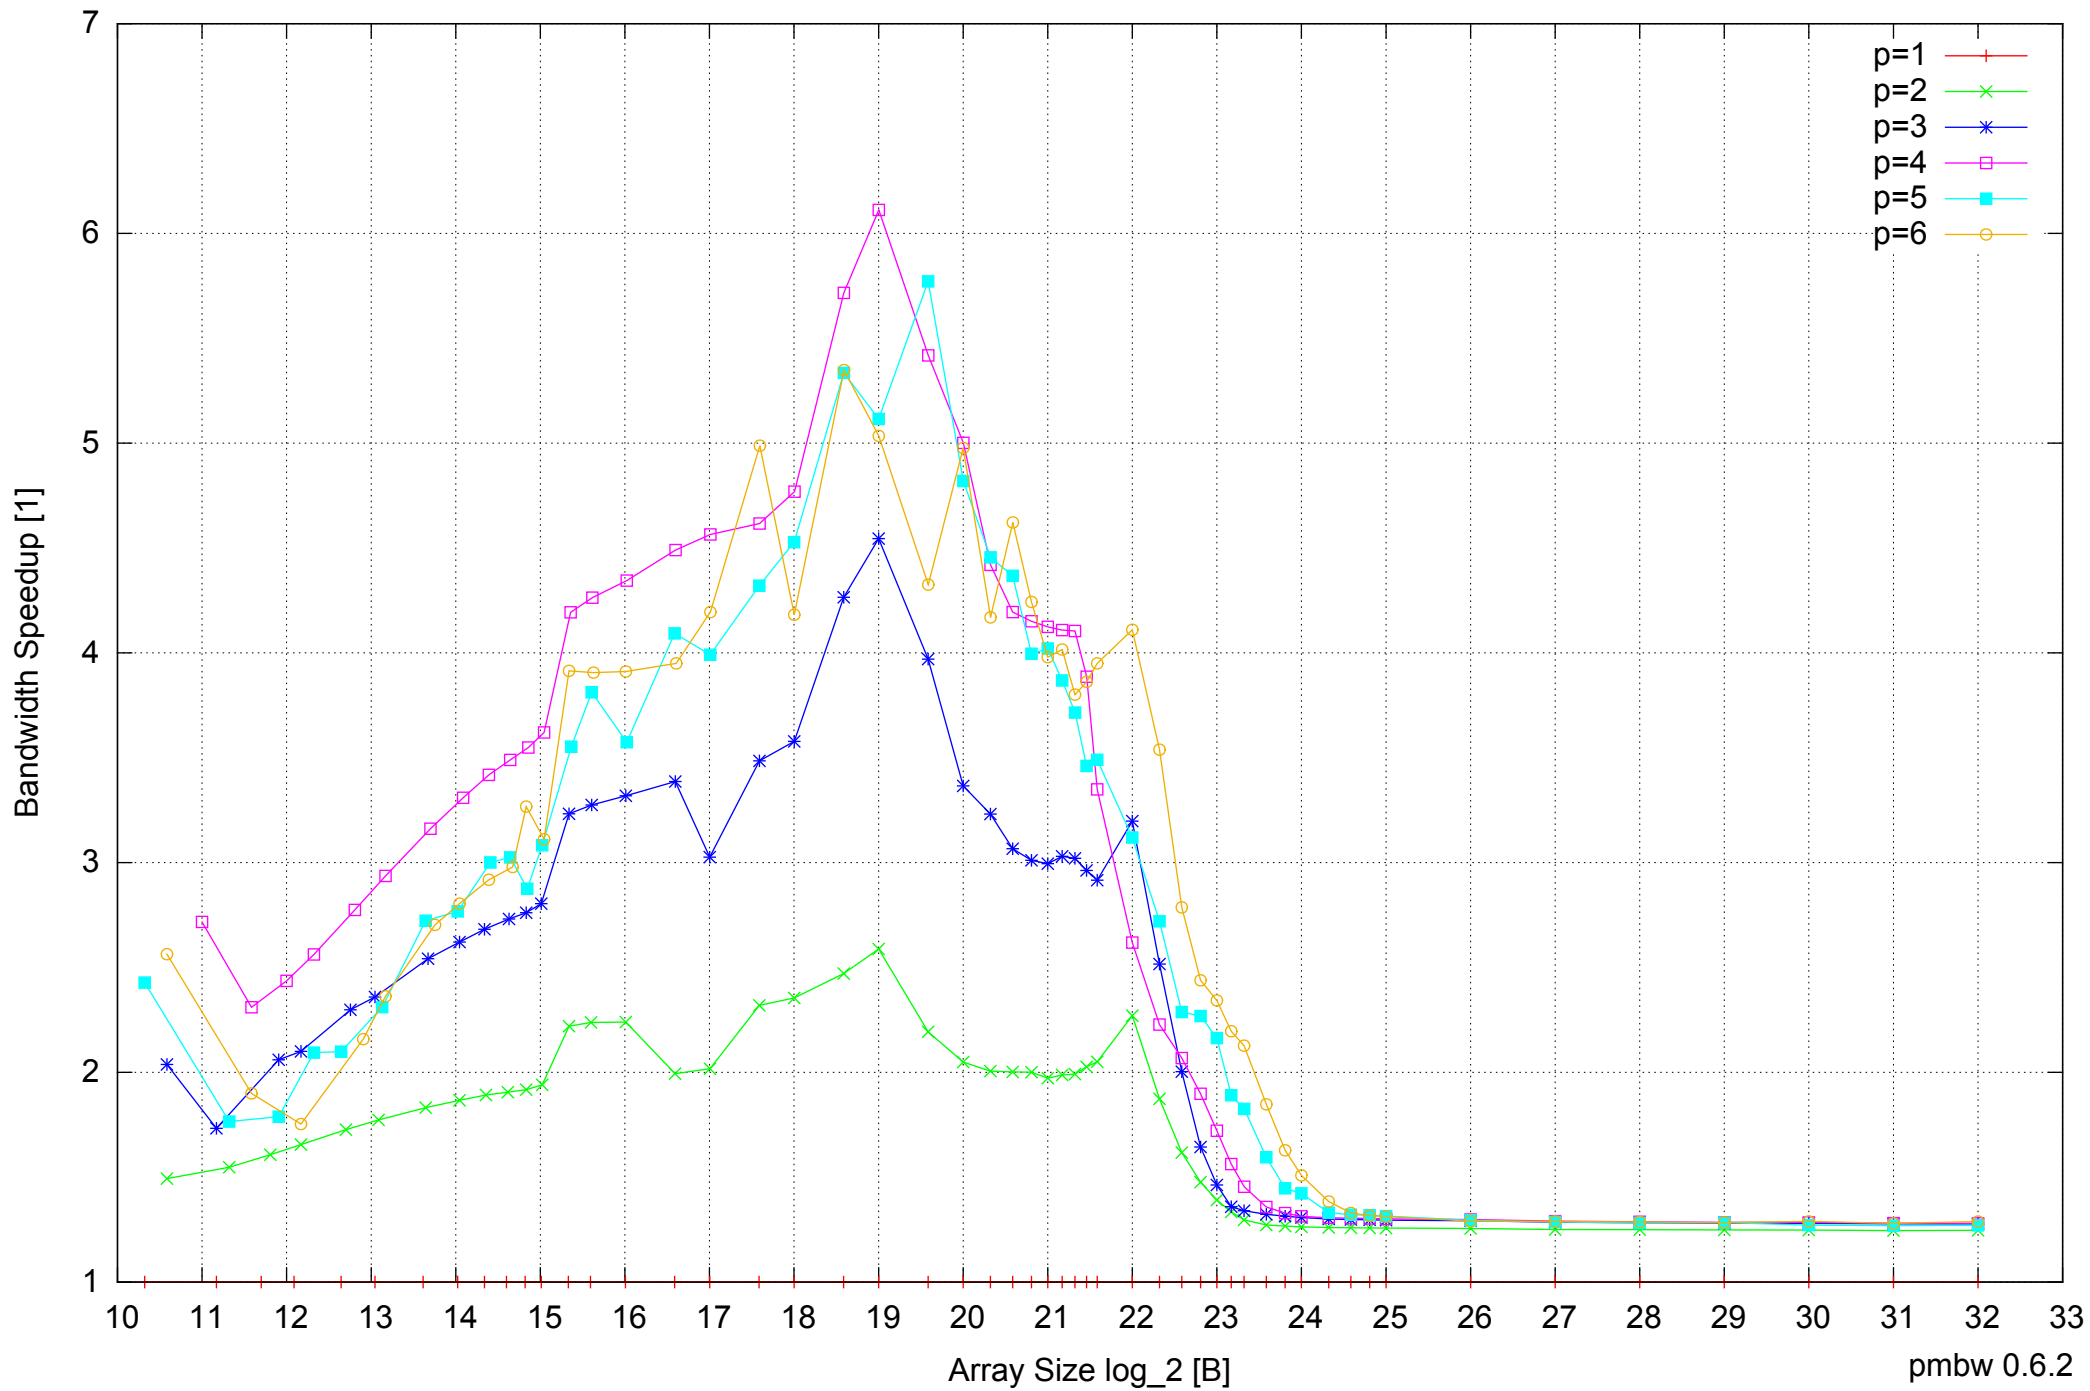

Intel Core i5-2500 8GB - Speedup of Parallel Memory Bandwidth (enlarged) - ScanRead128PtrSimpleLoop

Intel Core i5-2500 8GB - Speedup of Parallel Memory Bandwidth - ScanRead128PtrSimpleLoop