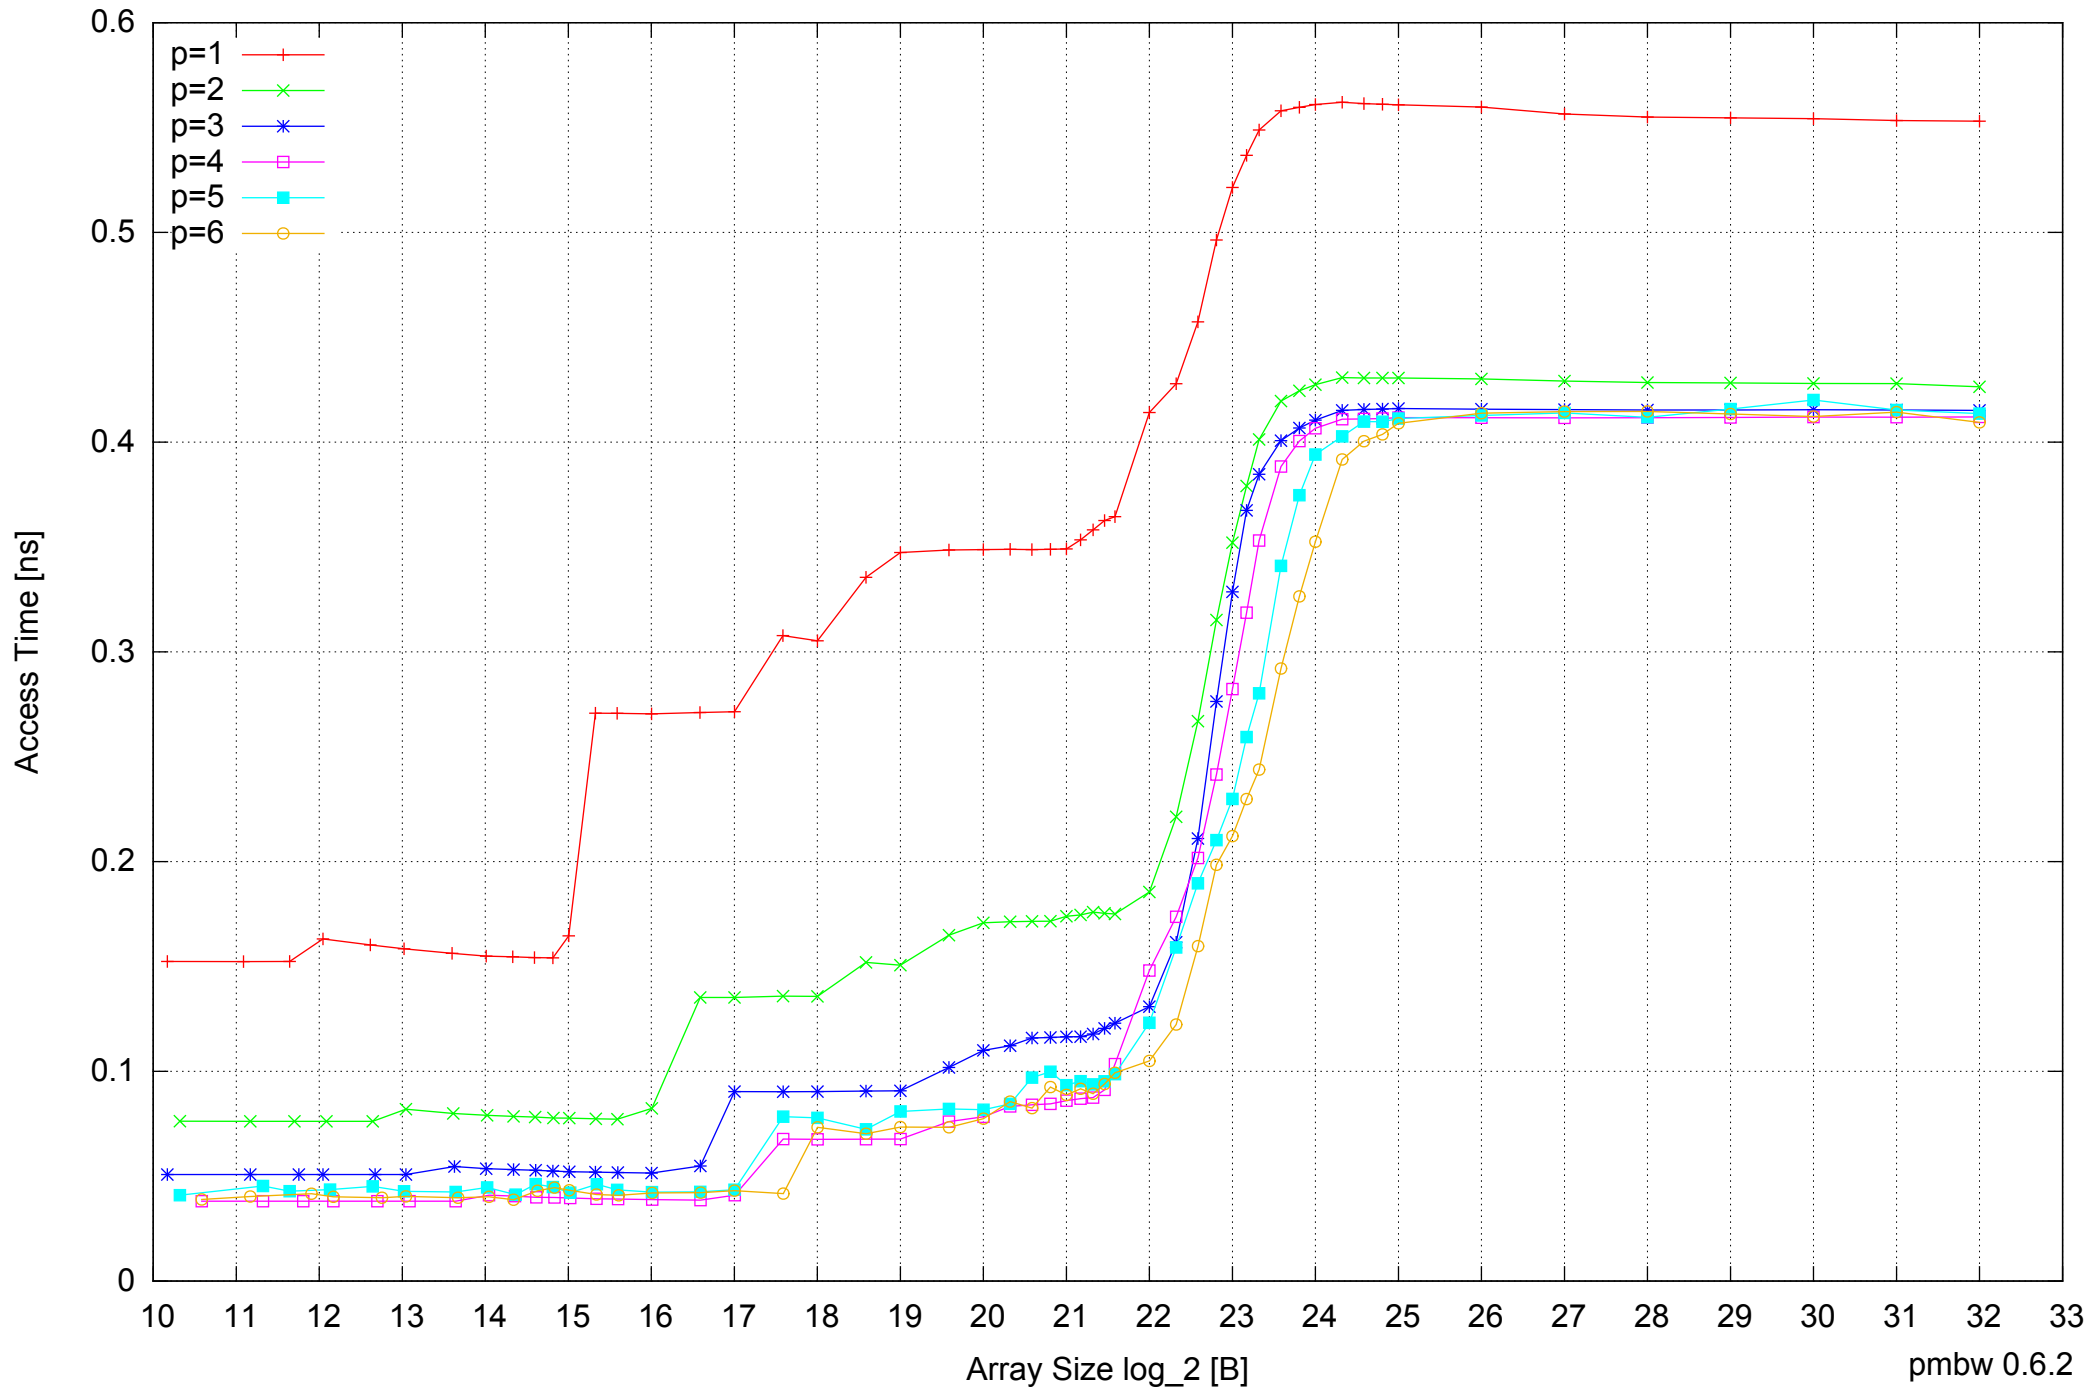

Intel Core i5-2500 8GB - Speedup of Parallel Memory Bandwidth - ScanRead64PtrUnrollLoop

Intel Core i5-2500 8GB - Parallel Memory Access Time - ScanRead64PtrUnrollLoop