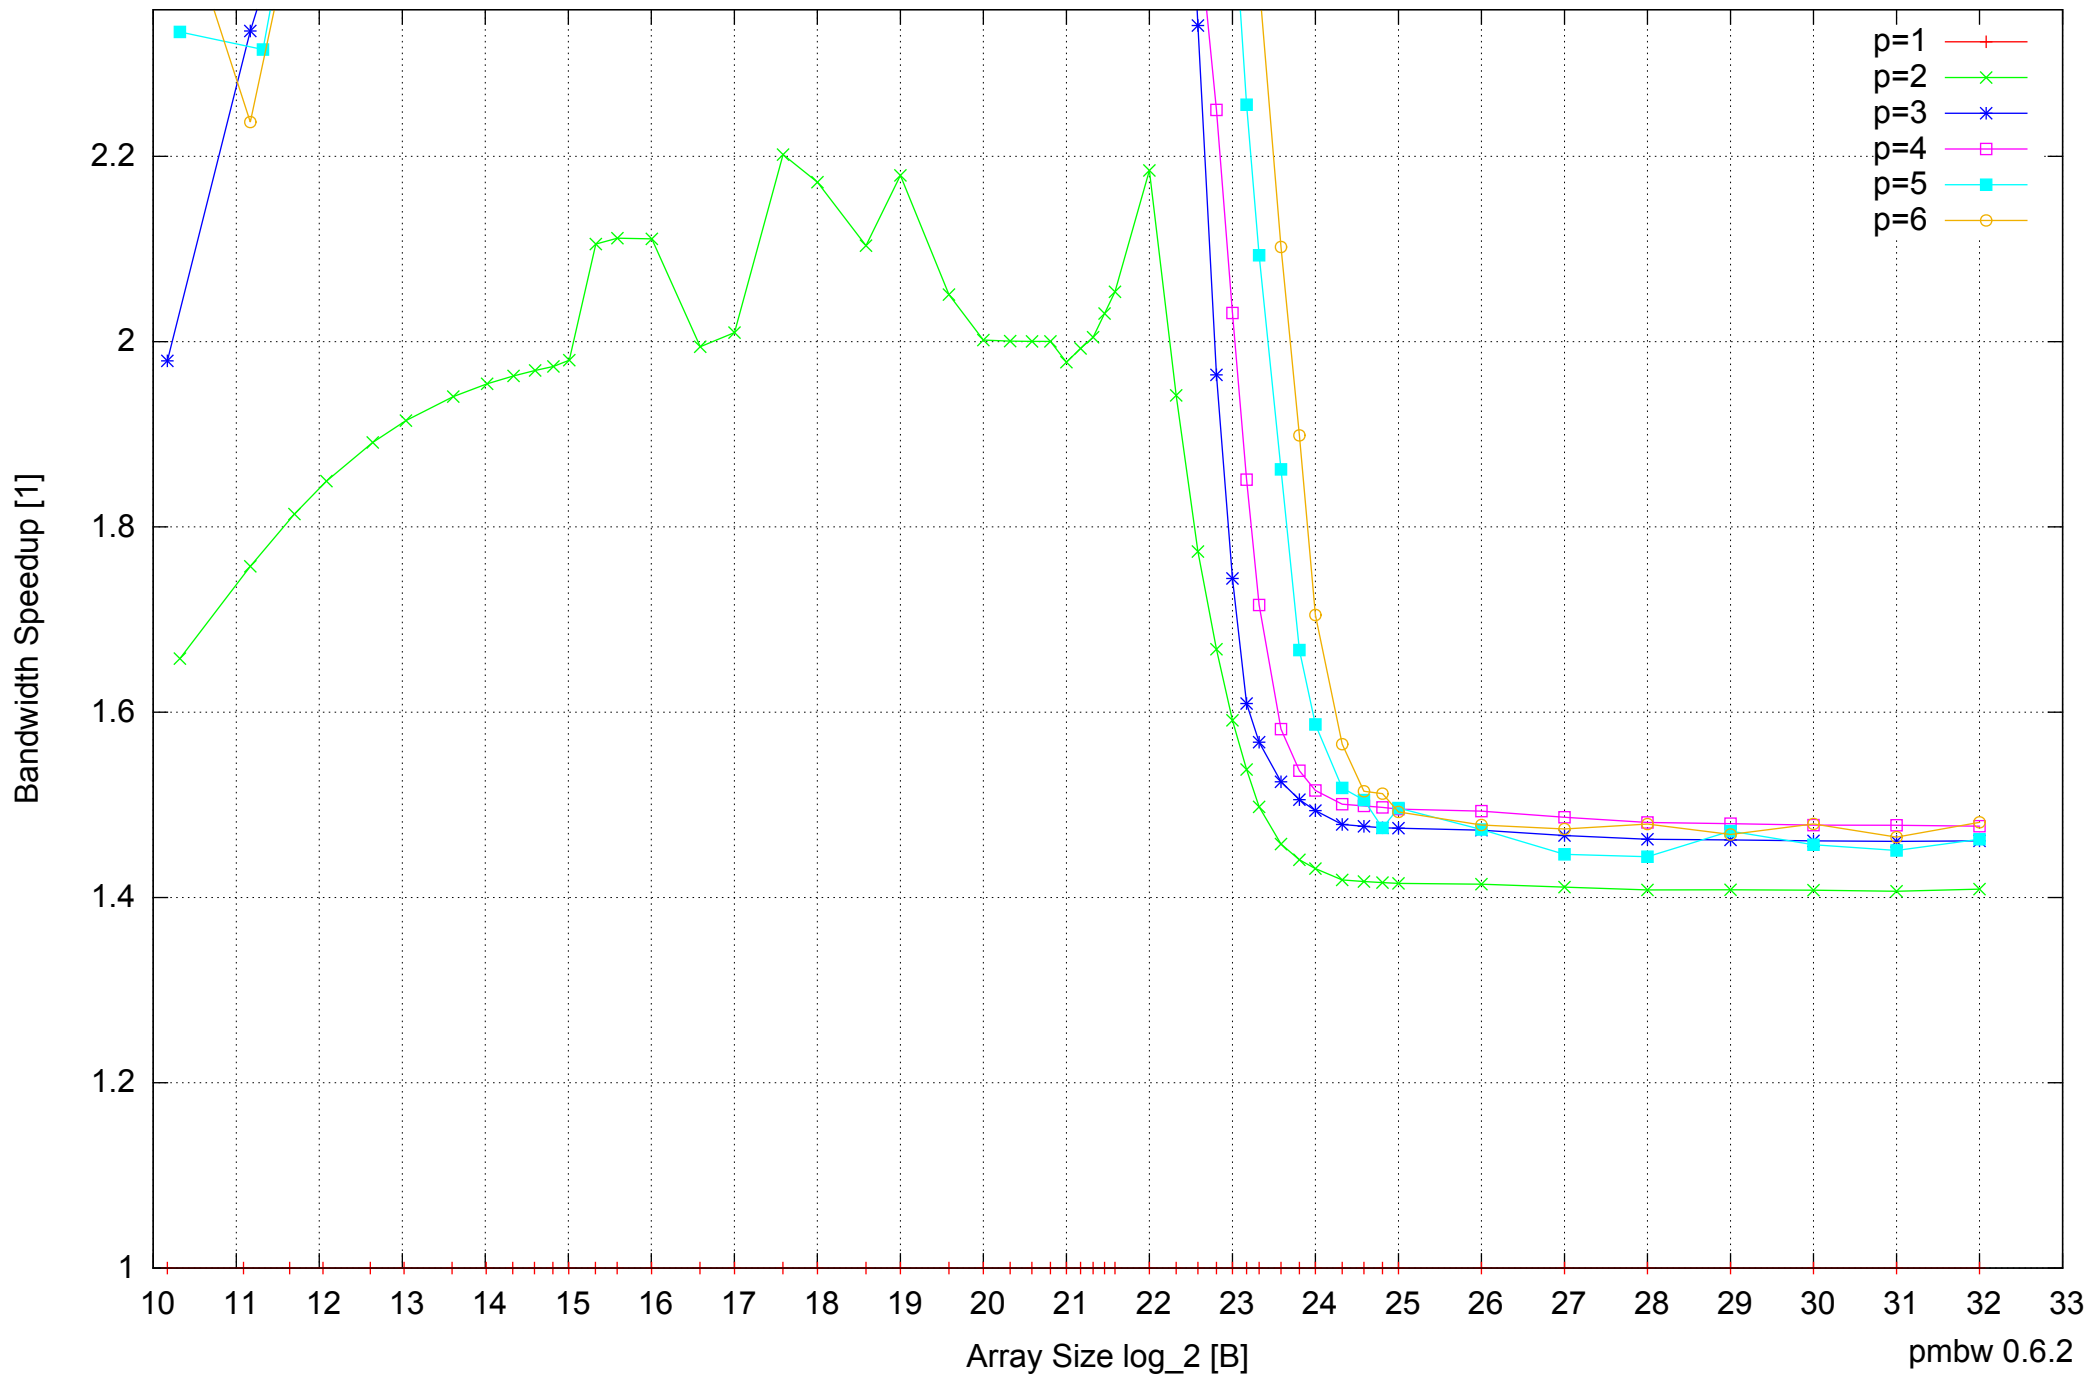

Intel Core i5-2500 8GB - Parallel Memory Bandwidth - ScanRead64IndexUnrollLoop

Intel Core i5-2500 8GB - Speedup of Parallel Memory Bandwidth (enlarged) - ScanRead64IndexSimpleLoop