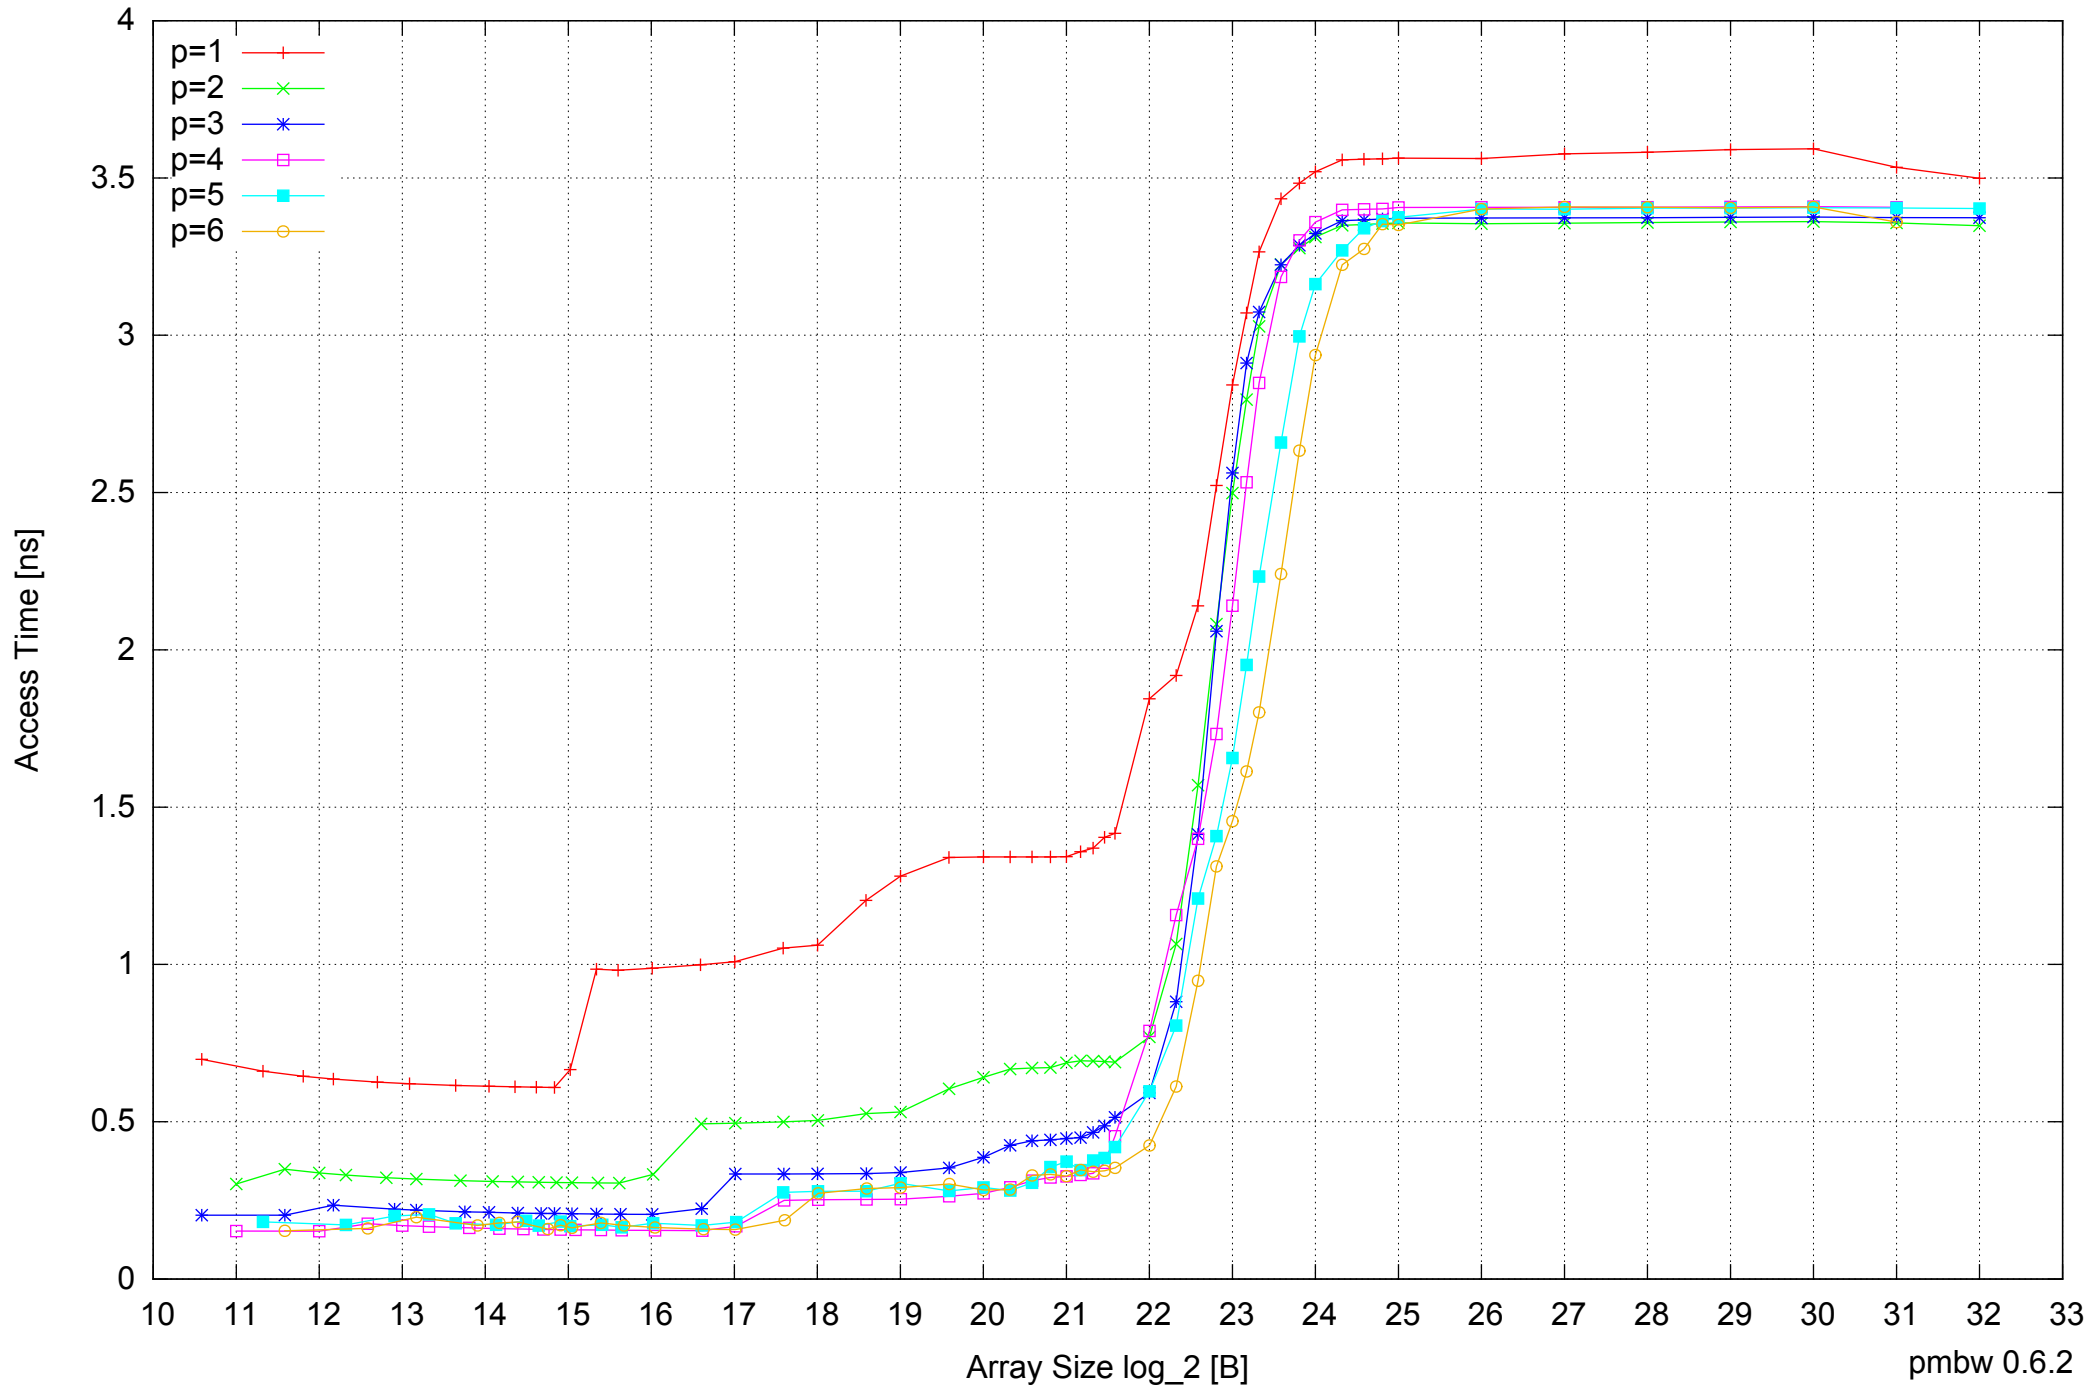

Intel Core i5-2500 8GB - One Thread Memory Bandwidth

Intel Core i5-2500 8GB - One Thread Memory Latency (Access Time)

Intel Core i5-2500 8GB - One Thread Memory Latency (excluding Permutation)

Intel Core i5-2500 8GB - One Thread Memory Bandwidth (only 64-bit Reads)

Intel Core i5-2500 8GB - Parallel Memory Bandwidth - ScanWrite256PtrSimpleLoop

Intel Core i5-2500 8GB - Parallel Memory Access Time - ScanWrite256PtrSimpleLoop

Intel Core i5-2500 8GB - Speedup of Parallel Memory Bandwidth - ScanWrite256PtrSimpleLoop