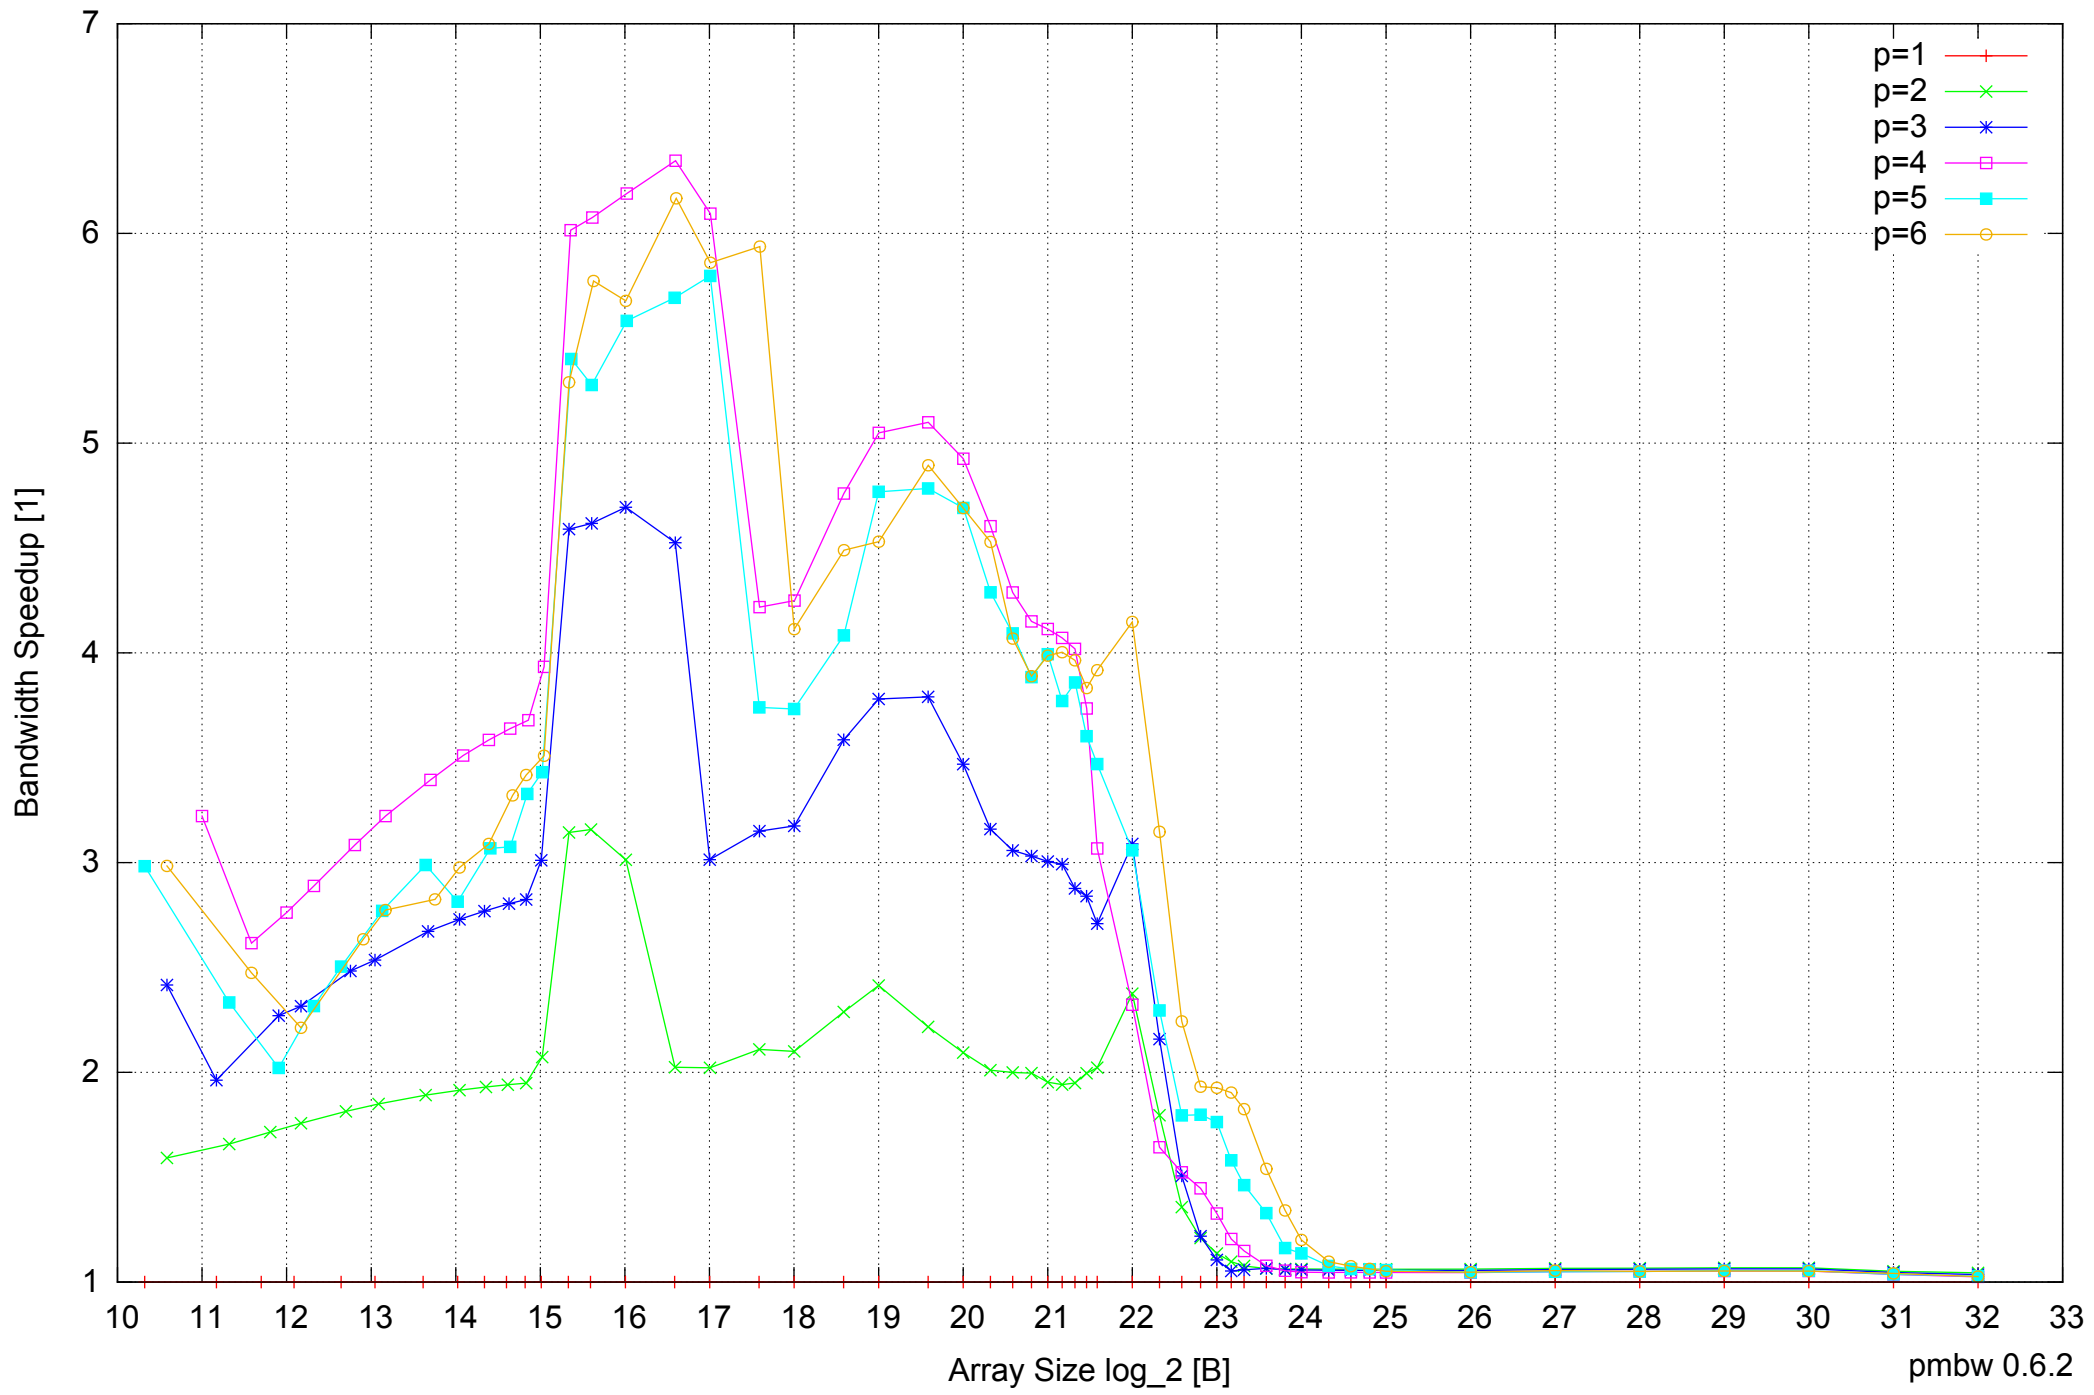

Intel Core i5-2500 8GB - Speedup of Parallel Memory Bandwidth (enlarged) - ScanWrite128PtrSimpleLoop

Intel Core i5-2500 8GB - Speedup of Parallel Memory Bandwidth - ScanWrite128PtrSimpleLoop