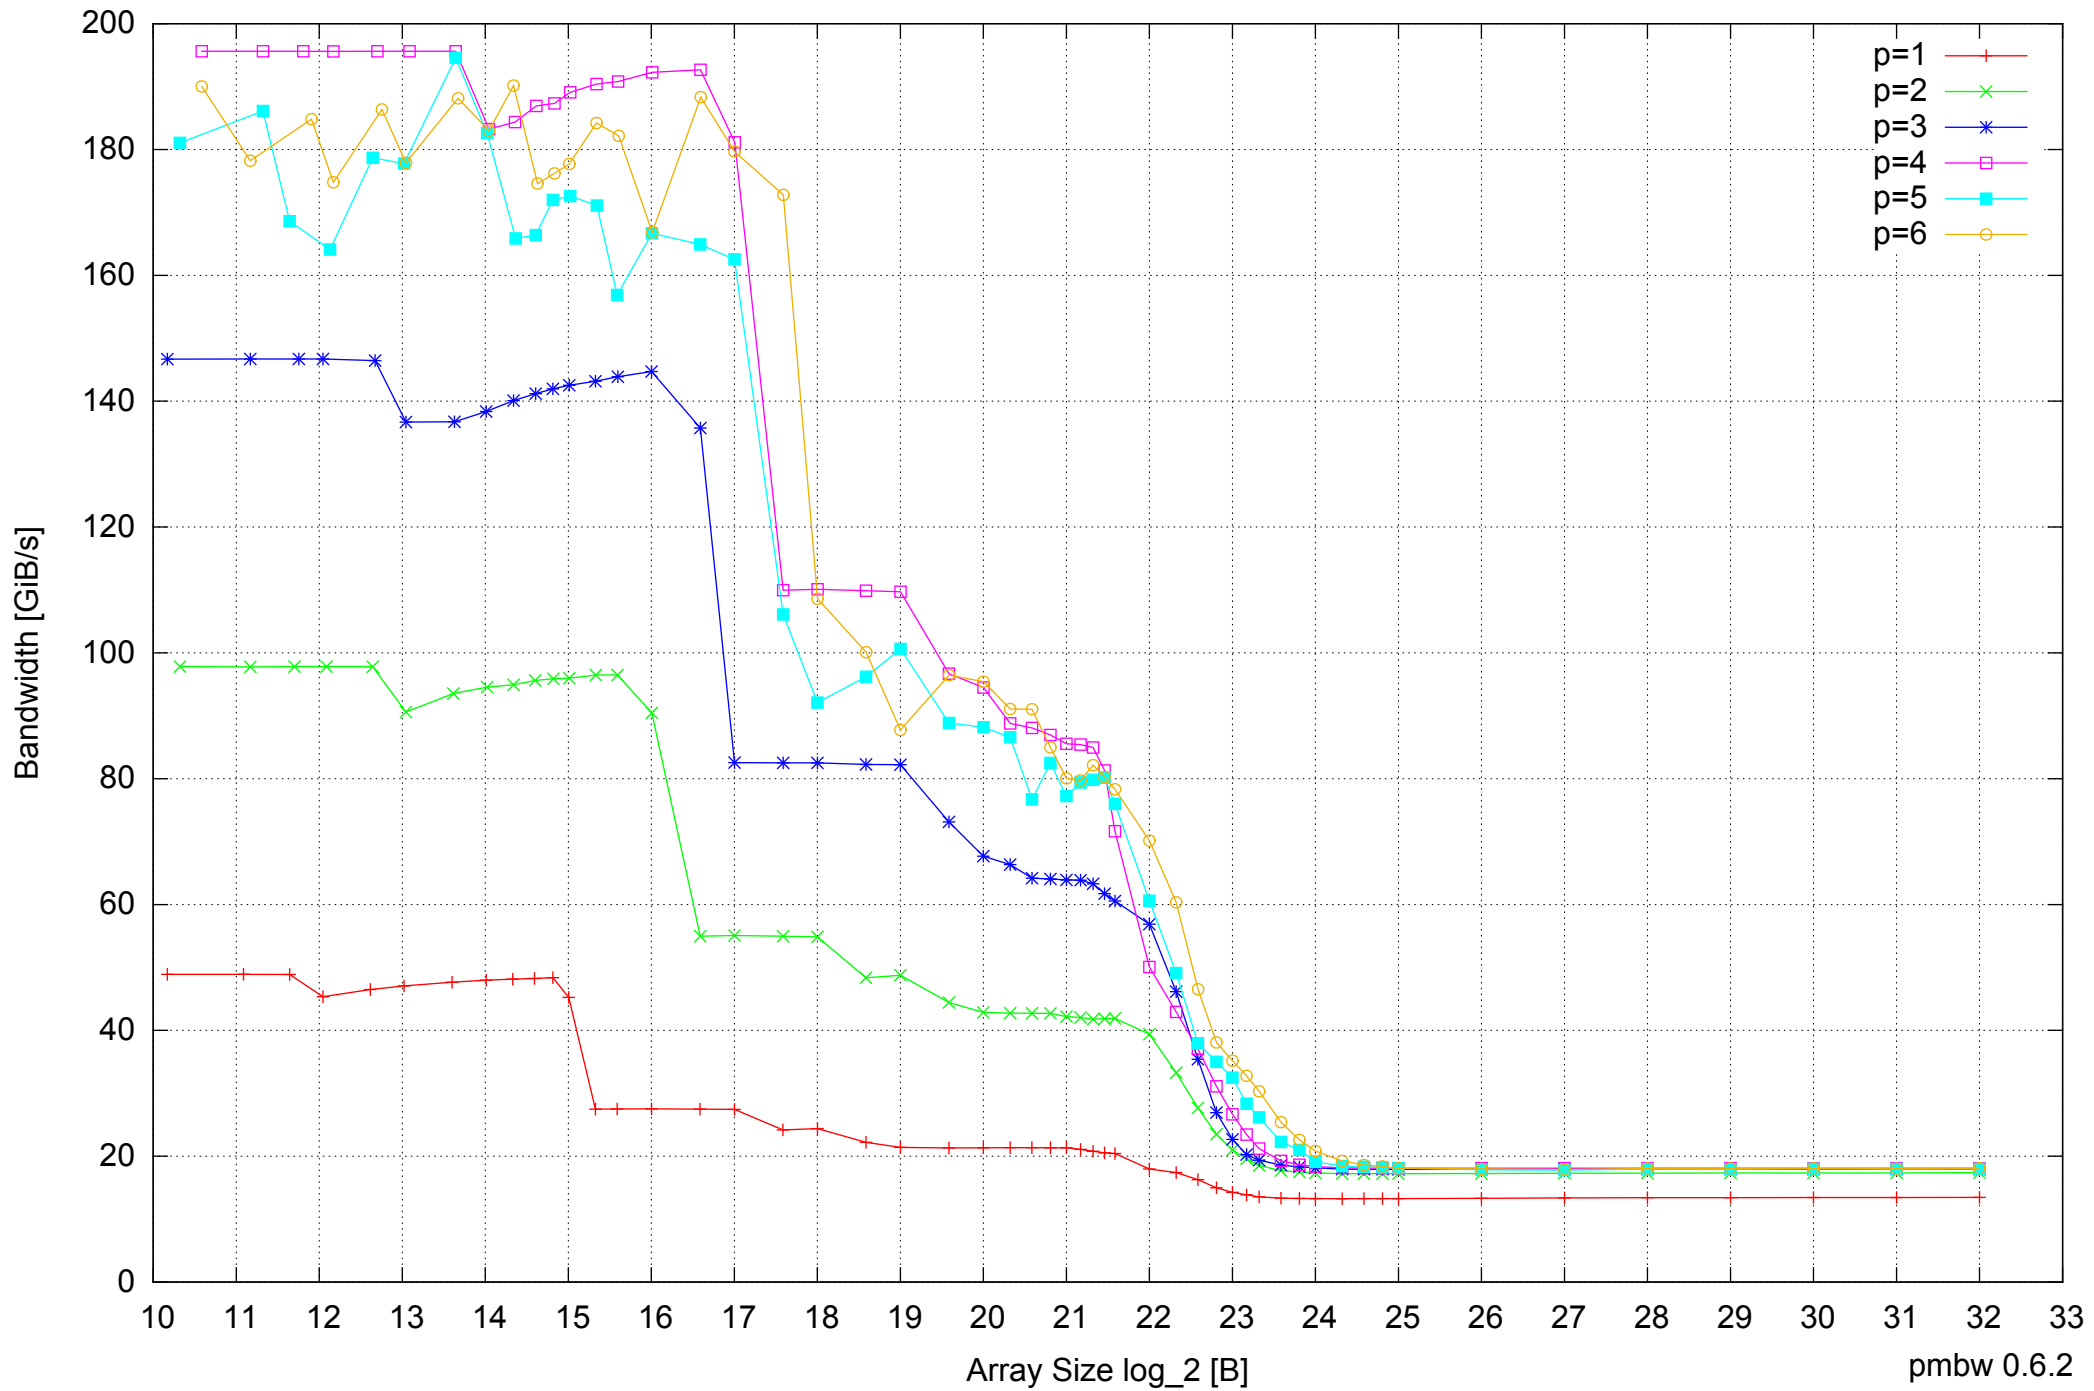

Intel Core i5-2500 8GB - Parallel Memory Access Time - ScanRead64IndexUnrollLoop

Intel Core i5-2500 8GB - Parallel Memory Bandwidth - ScanRead64IndexUnrollLoop