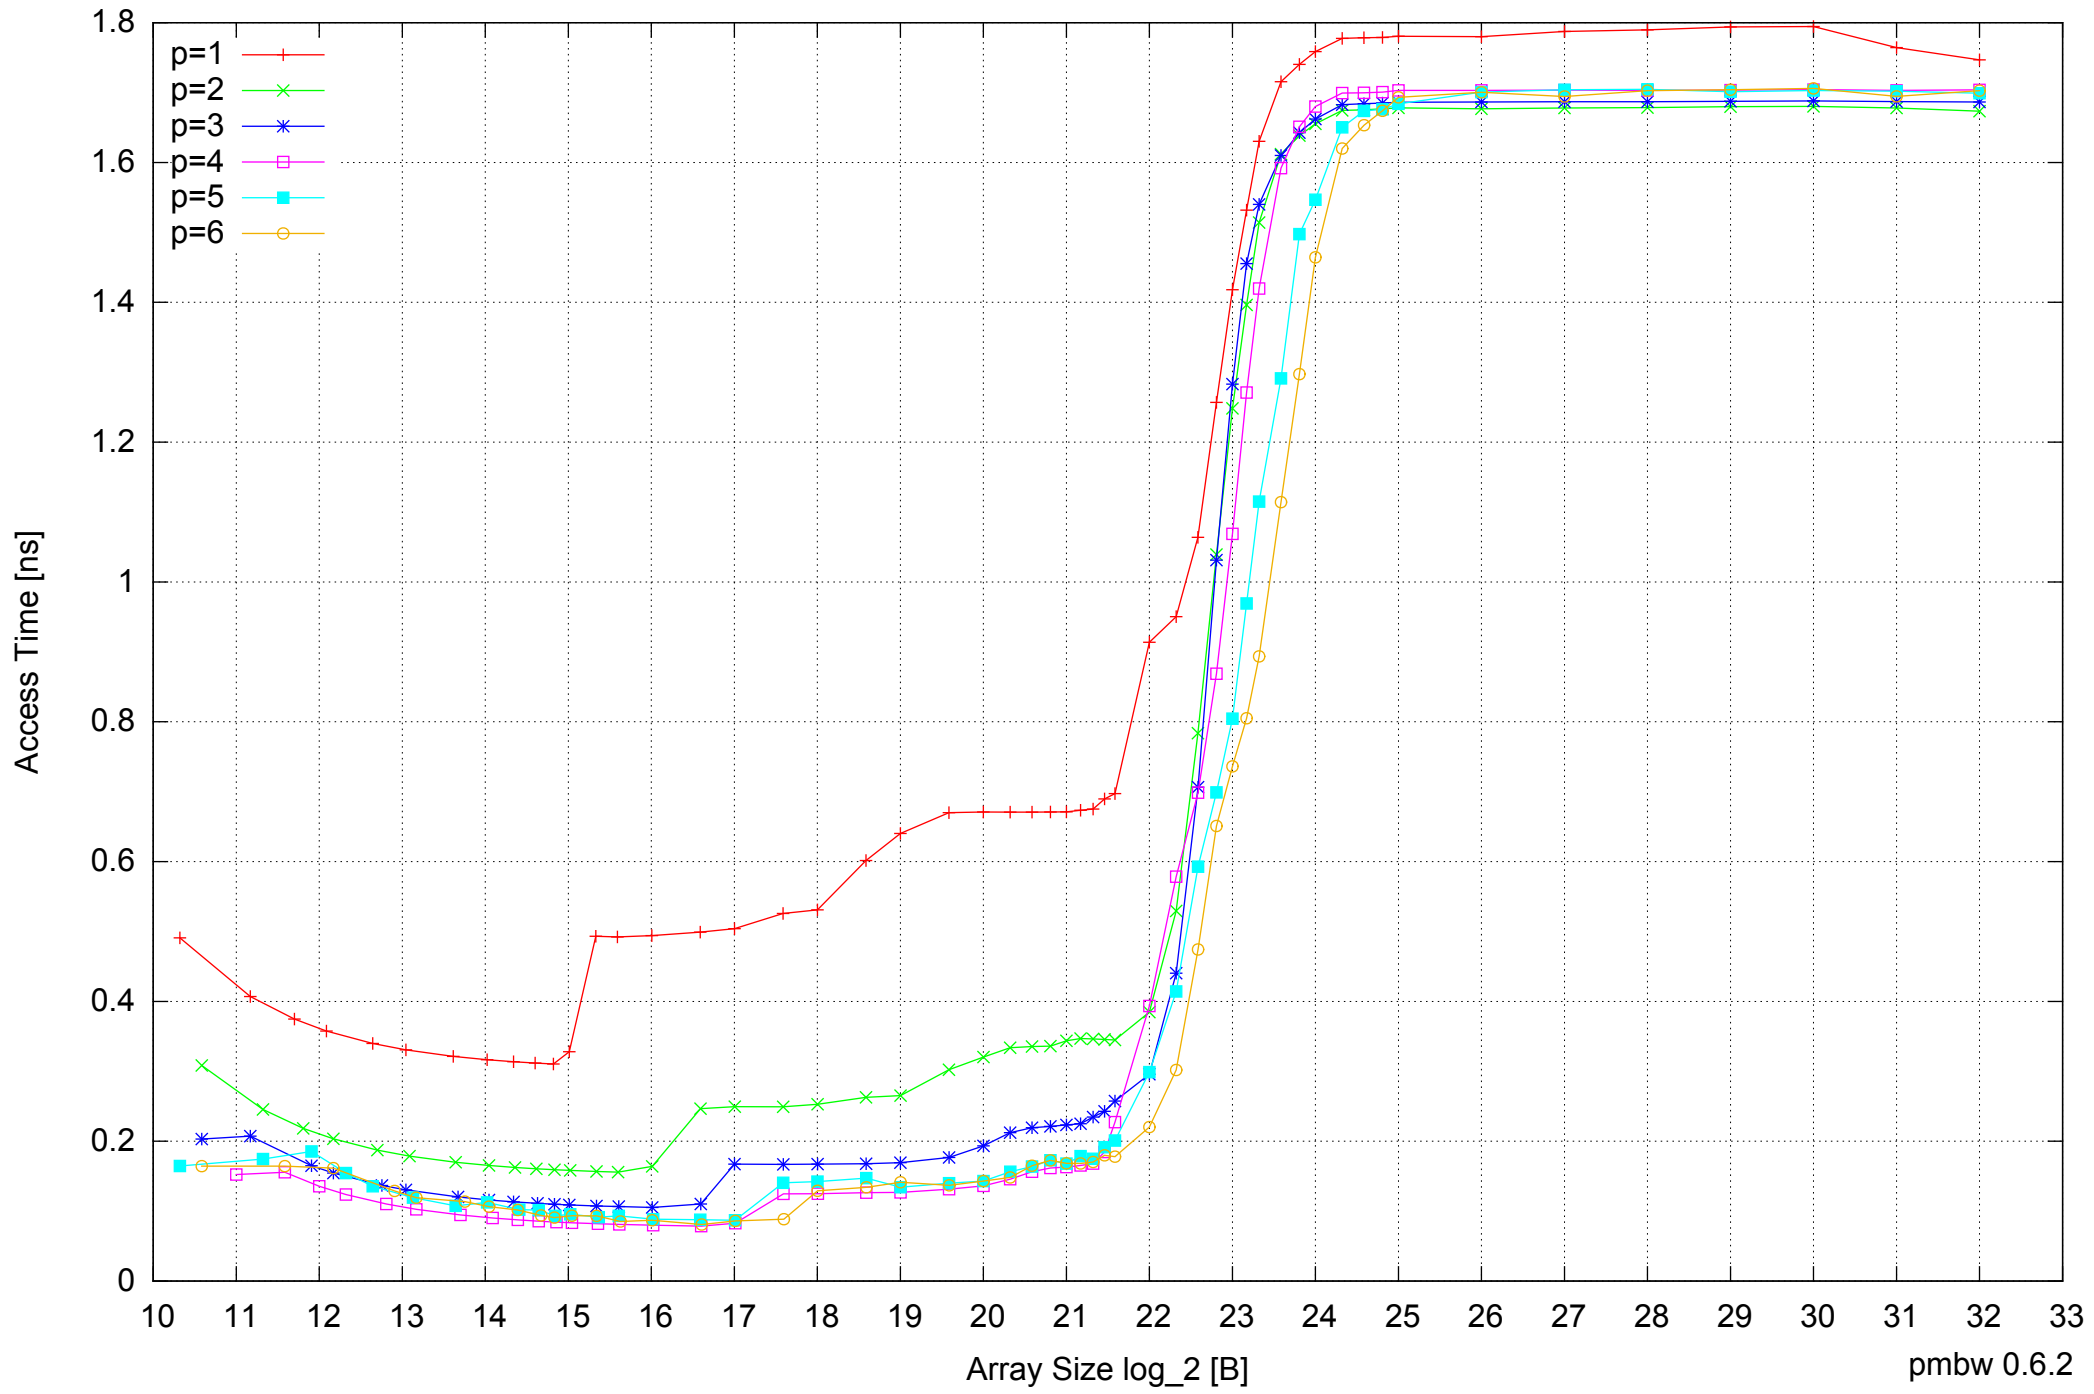

Intel Core i5-2500 8GB - Parallel Memory Access Time - ScanRead256PtrSimpleLoop

Intel Core i5-2500 8GB - Speedup of Parallel Memory Bandwidth - ScanRead256PtrSimpleLoop

Intel Core i5-2500 8GB - Speedup of Parallel Memory Bandwidth (enlarged) - ScanRead256PtrSimpleLoop

Intel Core i5-2500 8GB - Parallel Memory Bandwidth - ScanRead256PtrUnrollLoop

Intel Core i5-2500 8GB - Parallel Memory Access Time - ScanRead256PtrUnrollLoop

Intel Core i5-2500 8GB - Speedup of Parallel Memory Bandwidth - ScanRead256PtrUnrollLoop

Intel Core i5-2500 8GB - Speedup of Parallel Memory Bandwidth (enlarged) - ScanRead256PtrUnrollLoop

Intel Core i5-2500 8GB - Parallel Memory Bandwidth - ScanWrite128PtrSimpleLoop

Intel Core i5-2500 8GB - Parallel Memory Access Time - ScanWrite128PtrSimpleLoop