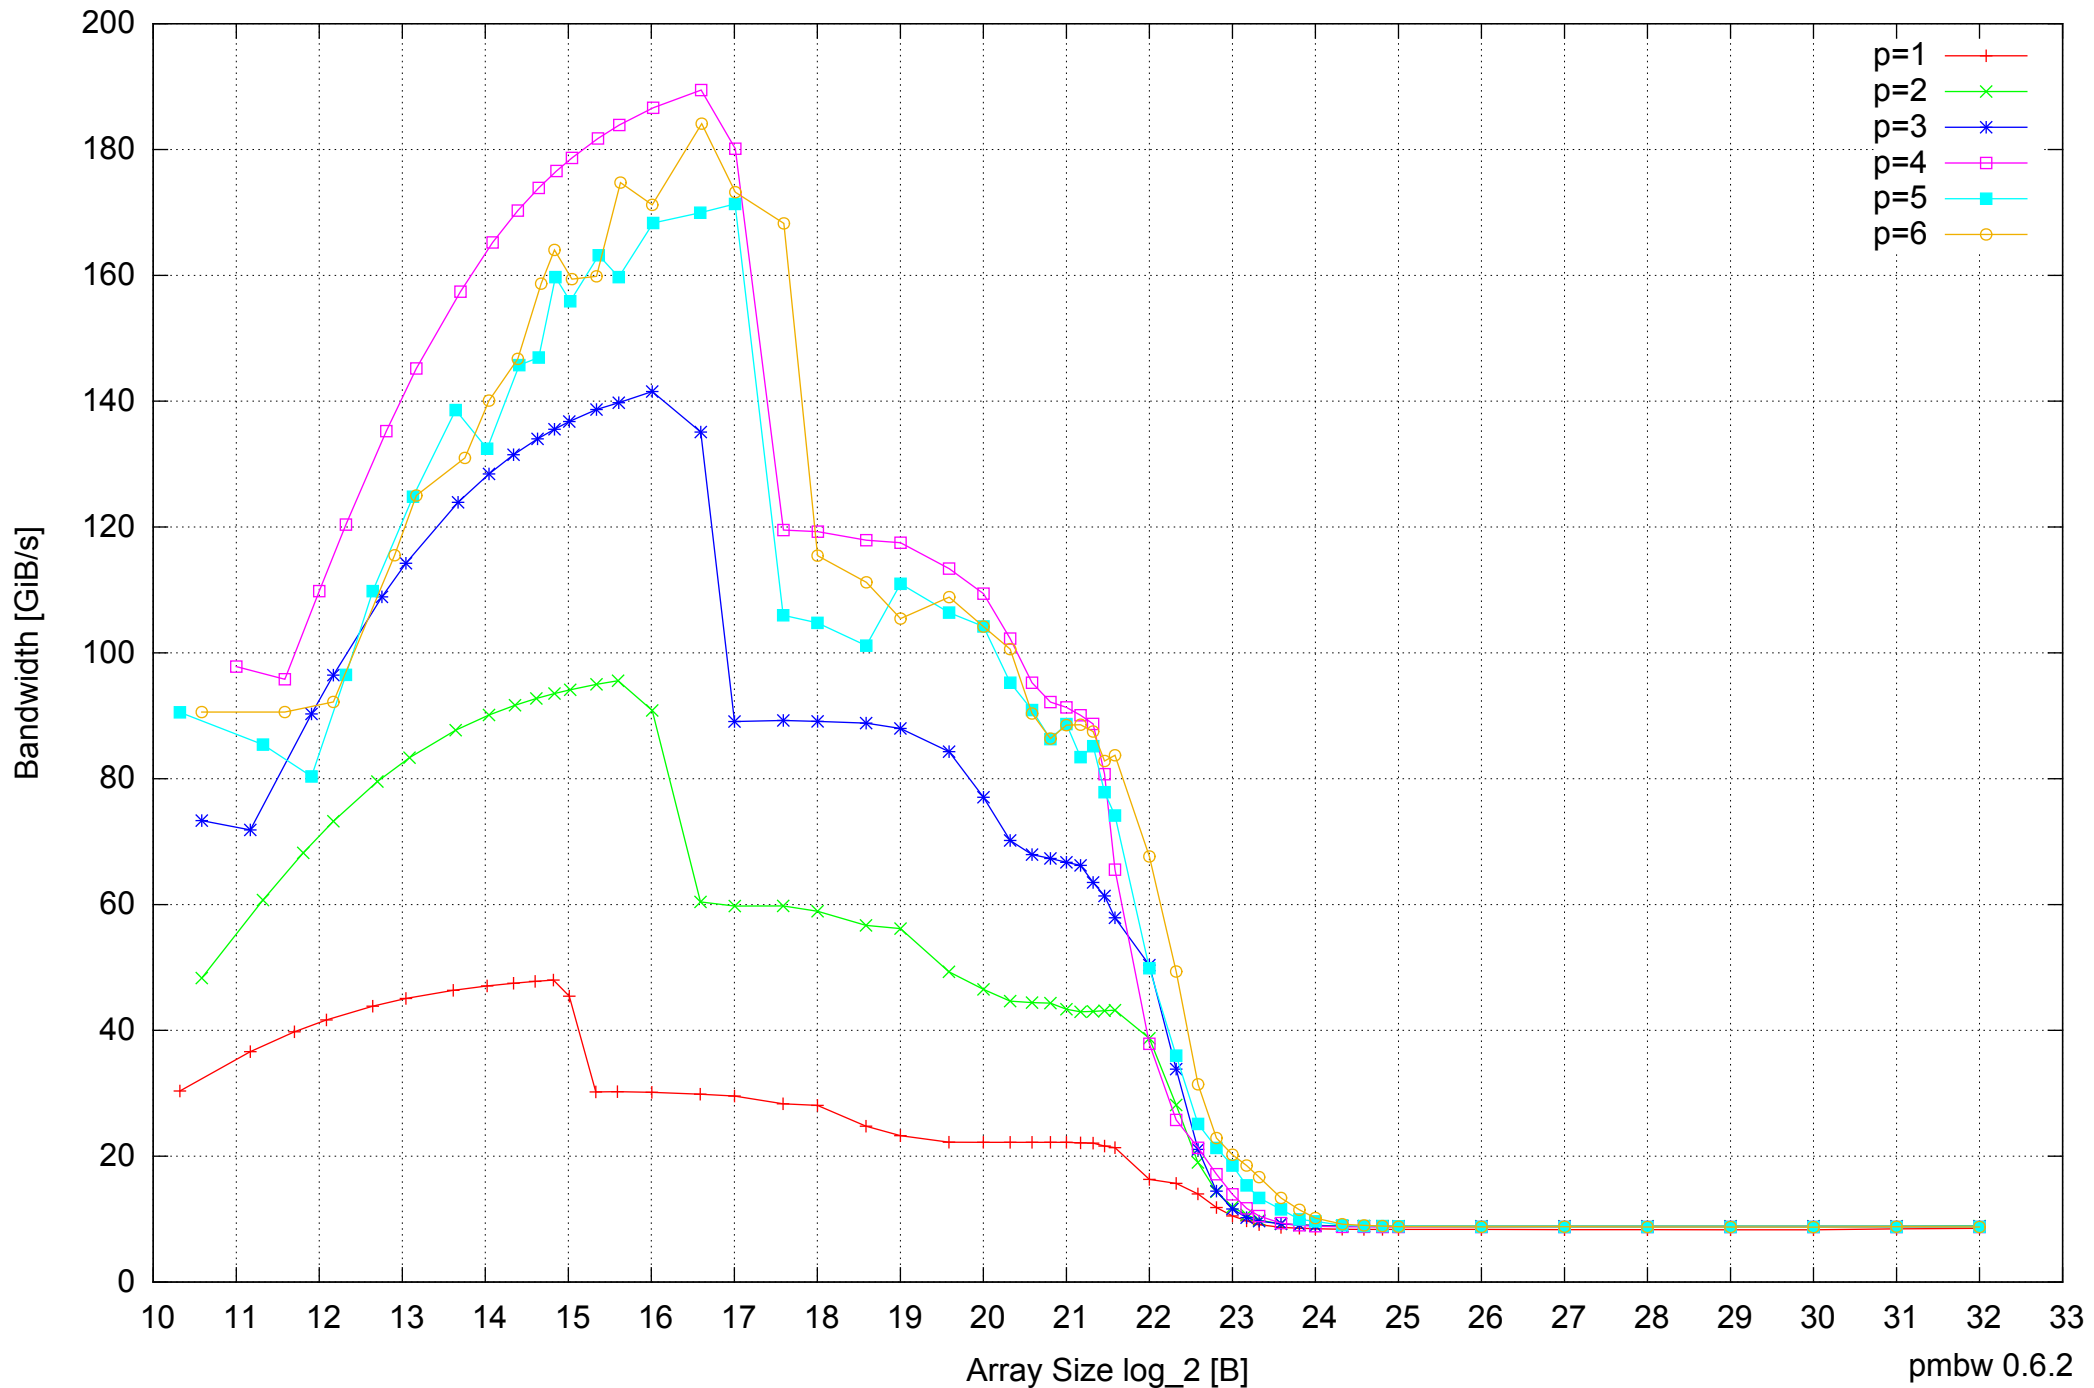

Intel Core i5-2500 8GB - Parallel Memory Access Time - ScanRead256PtrSimpleLoop

Intel Core i5-2500 8GB - Speedup of Parallel Memory Bandwidth - ScanRead256PtrSimpleLoop

Intel Core i5-2500 8GB - Speedup of Parallel Memory Bandwidth (enlarged) - ScanRead256PtrSimpleLoop

Intel Core i5-2500 8GB - Parallel Memory Bandwidth - ScanRead256PtrUnrollLoop

Intel Core i5-2500 8GB - Parallel Memory Access Time - ScanRead256PtrUnrollLoop

Intel Core i5-2500 8GB - Speedup of Parallel Memory Bandwidth - ScanRead256PtrUnrollLoop

Intel Core i5-2500 8GB - Speedup of Parallel Memory Bandwidth (enlarged) - ScanRead256PtrUnrollLoop

Intel Core i5-2500 8GB - Parallel Memory Bandwidth - ScanWrite128PtrSimpleLoop

Intel Core i5-2500 8GB - Parallel Memory Access Time - ScanWrite128PtrSimpleLoop