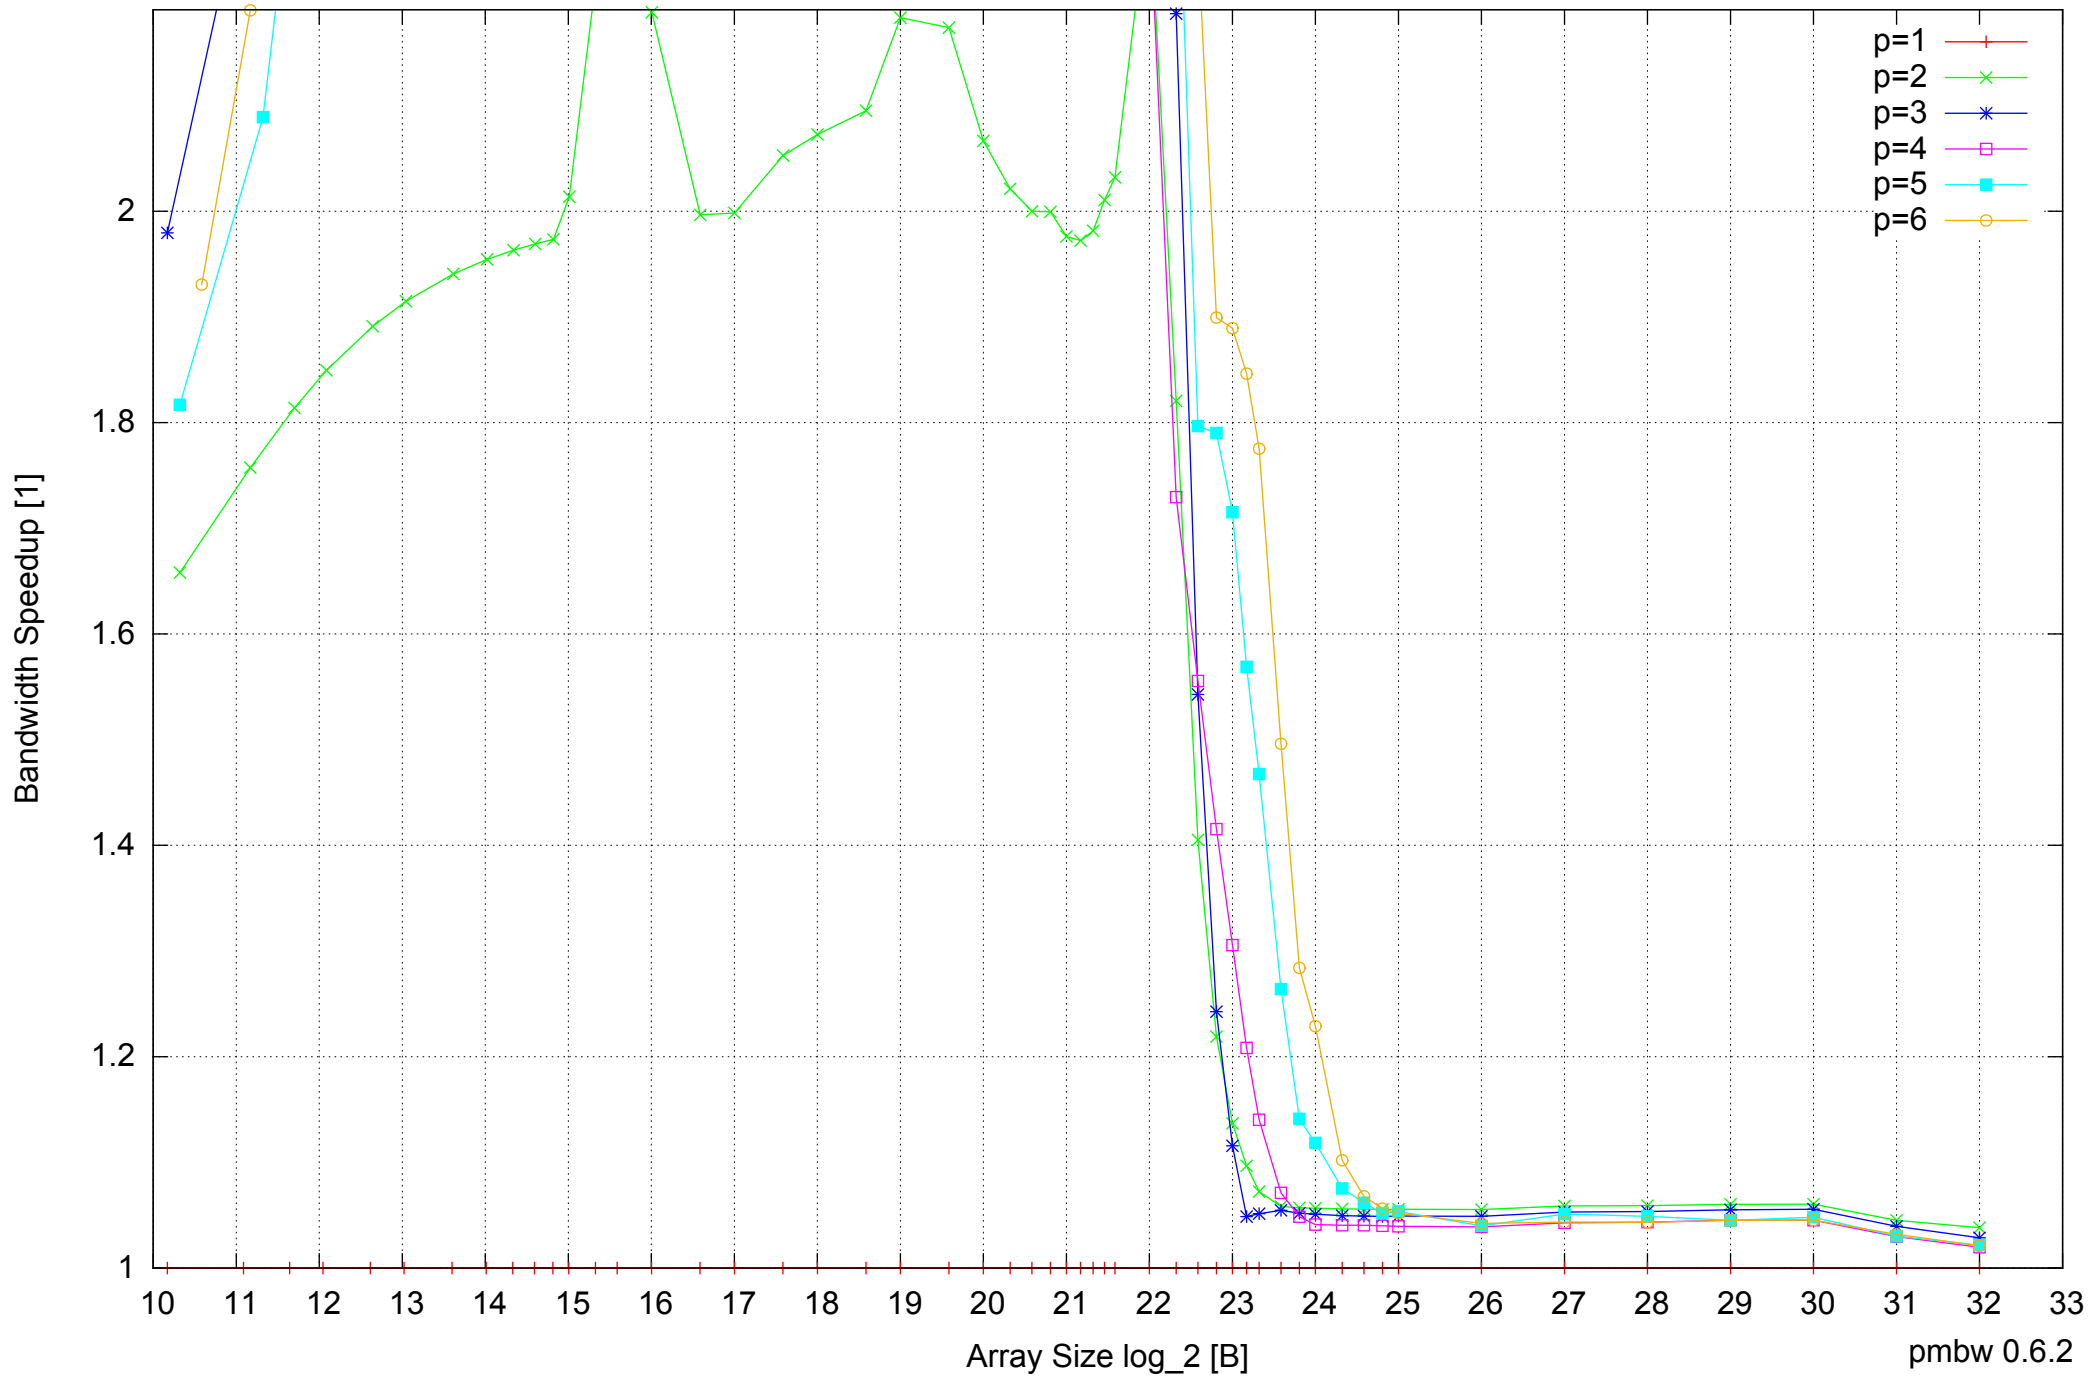

Intel Core i5-2500 8GB - Parallel Memory Bandwidth - ScanWrite64PtrUnrollLoop

Intel Core i5-2500 8GB - Speedup of Parallel Memory Bandwidth (enlarged) - ScanWrite64PtrSimpleLoop