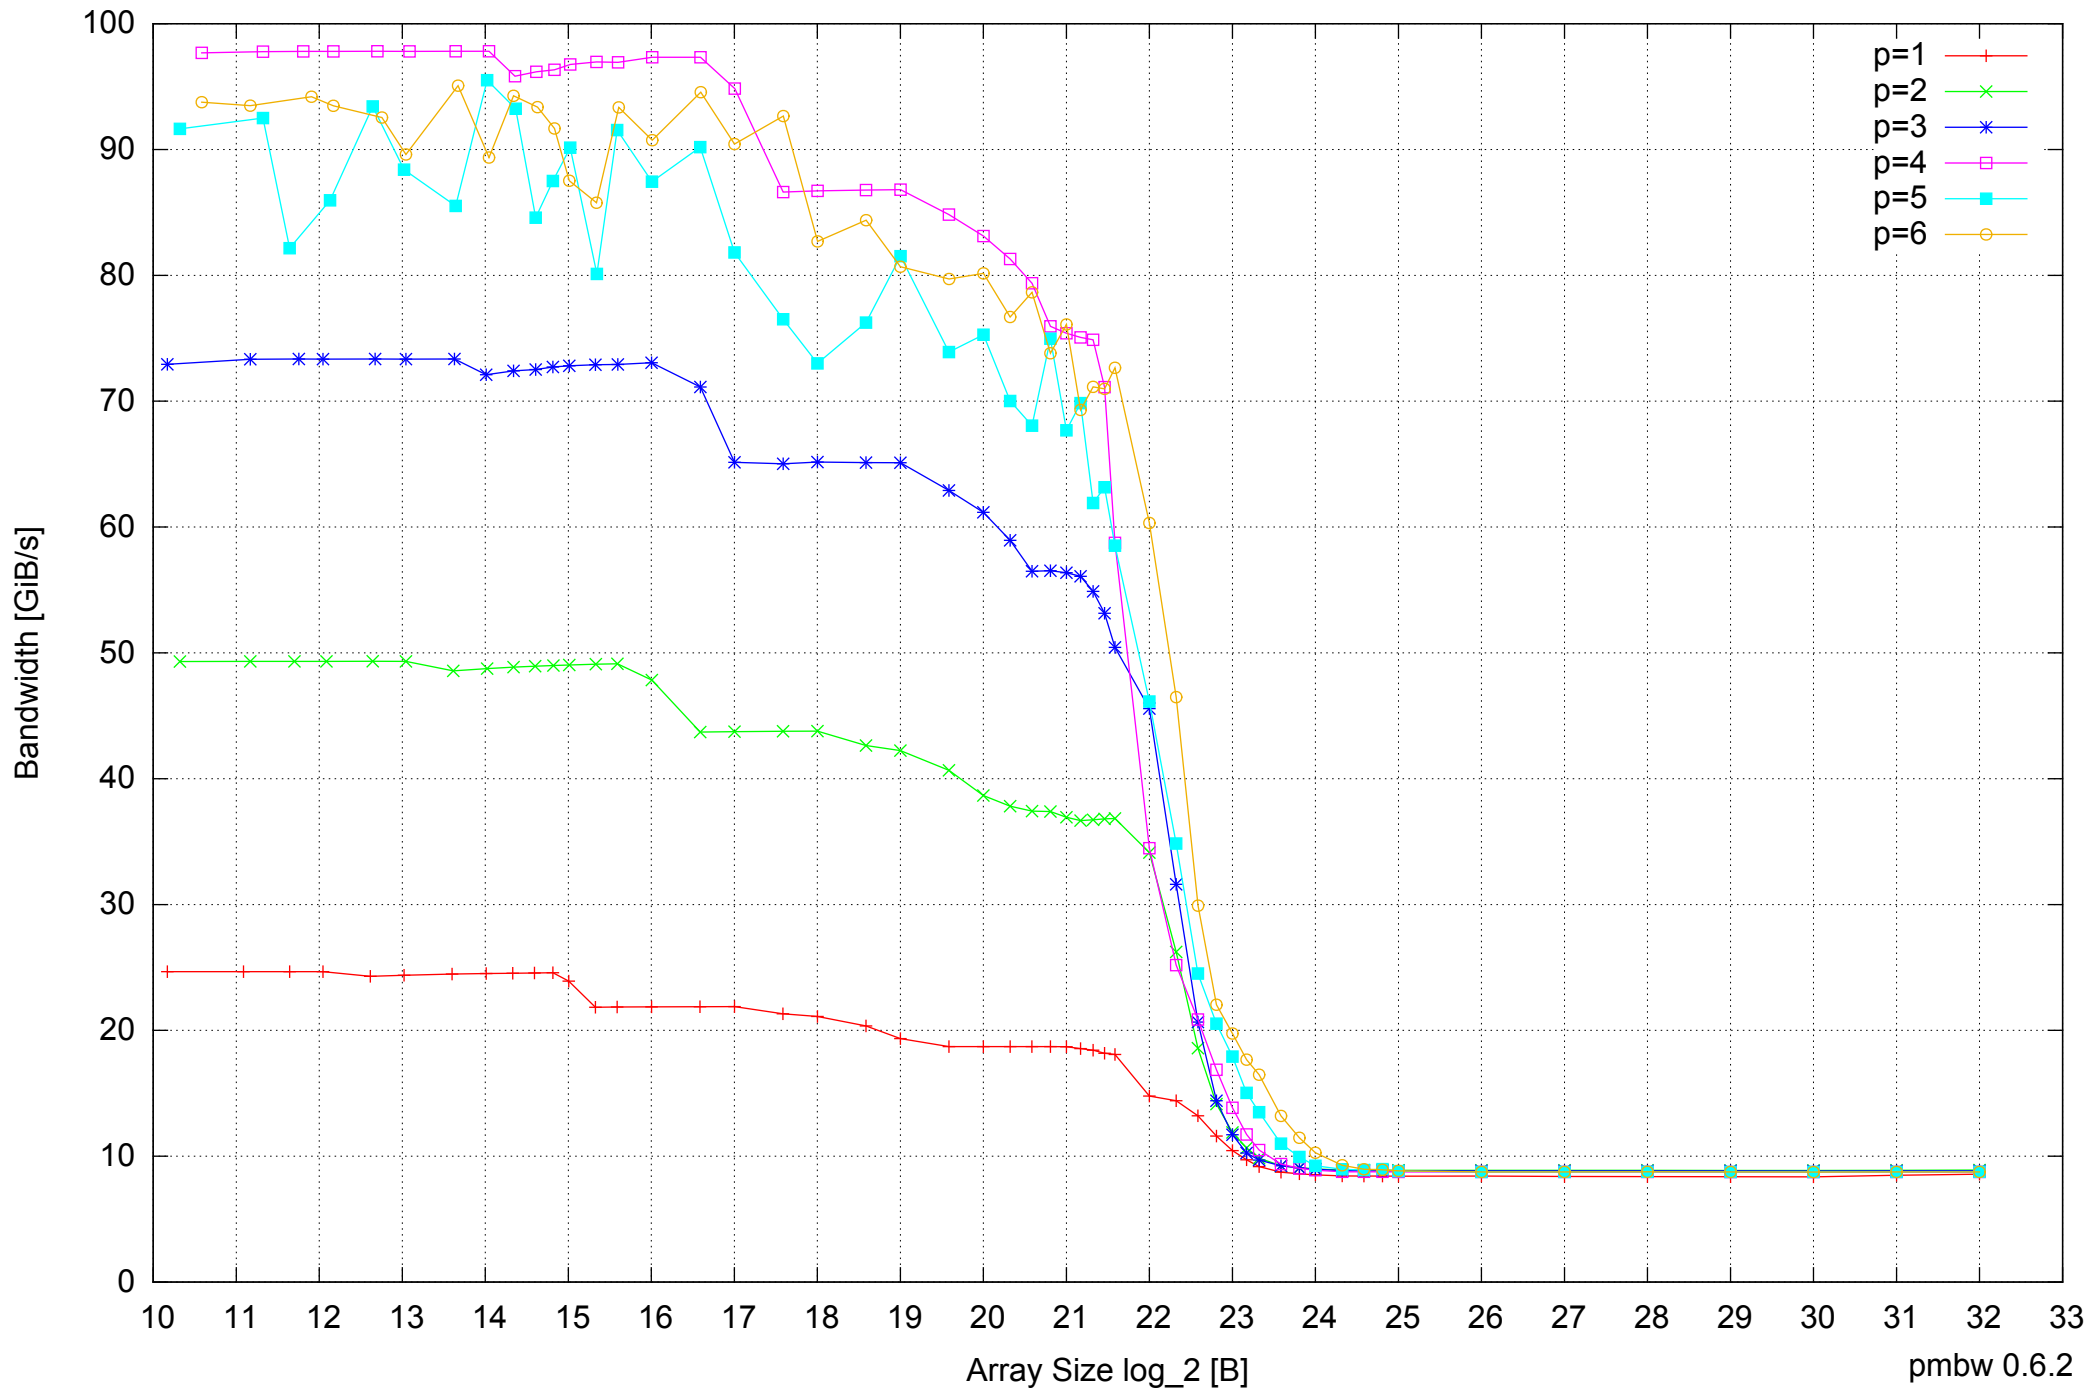

Intel Core i5-2500 8GB - Parallel Memory Access Time - ScanWrite64PtrUnrollLoop

Intel Core i5-2500 8GB - Parallel Memory Bandwidth - ScanWrite64PtrUnrollLoop