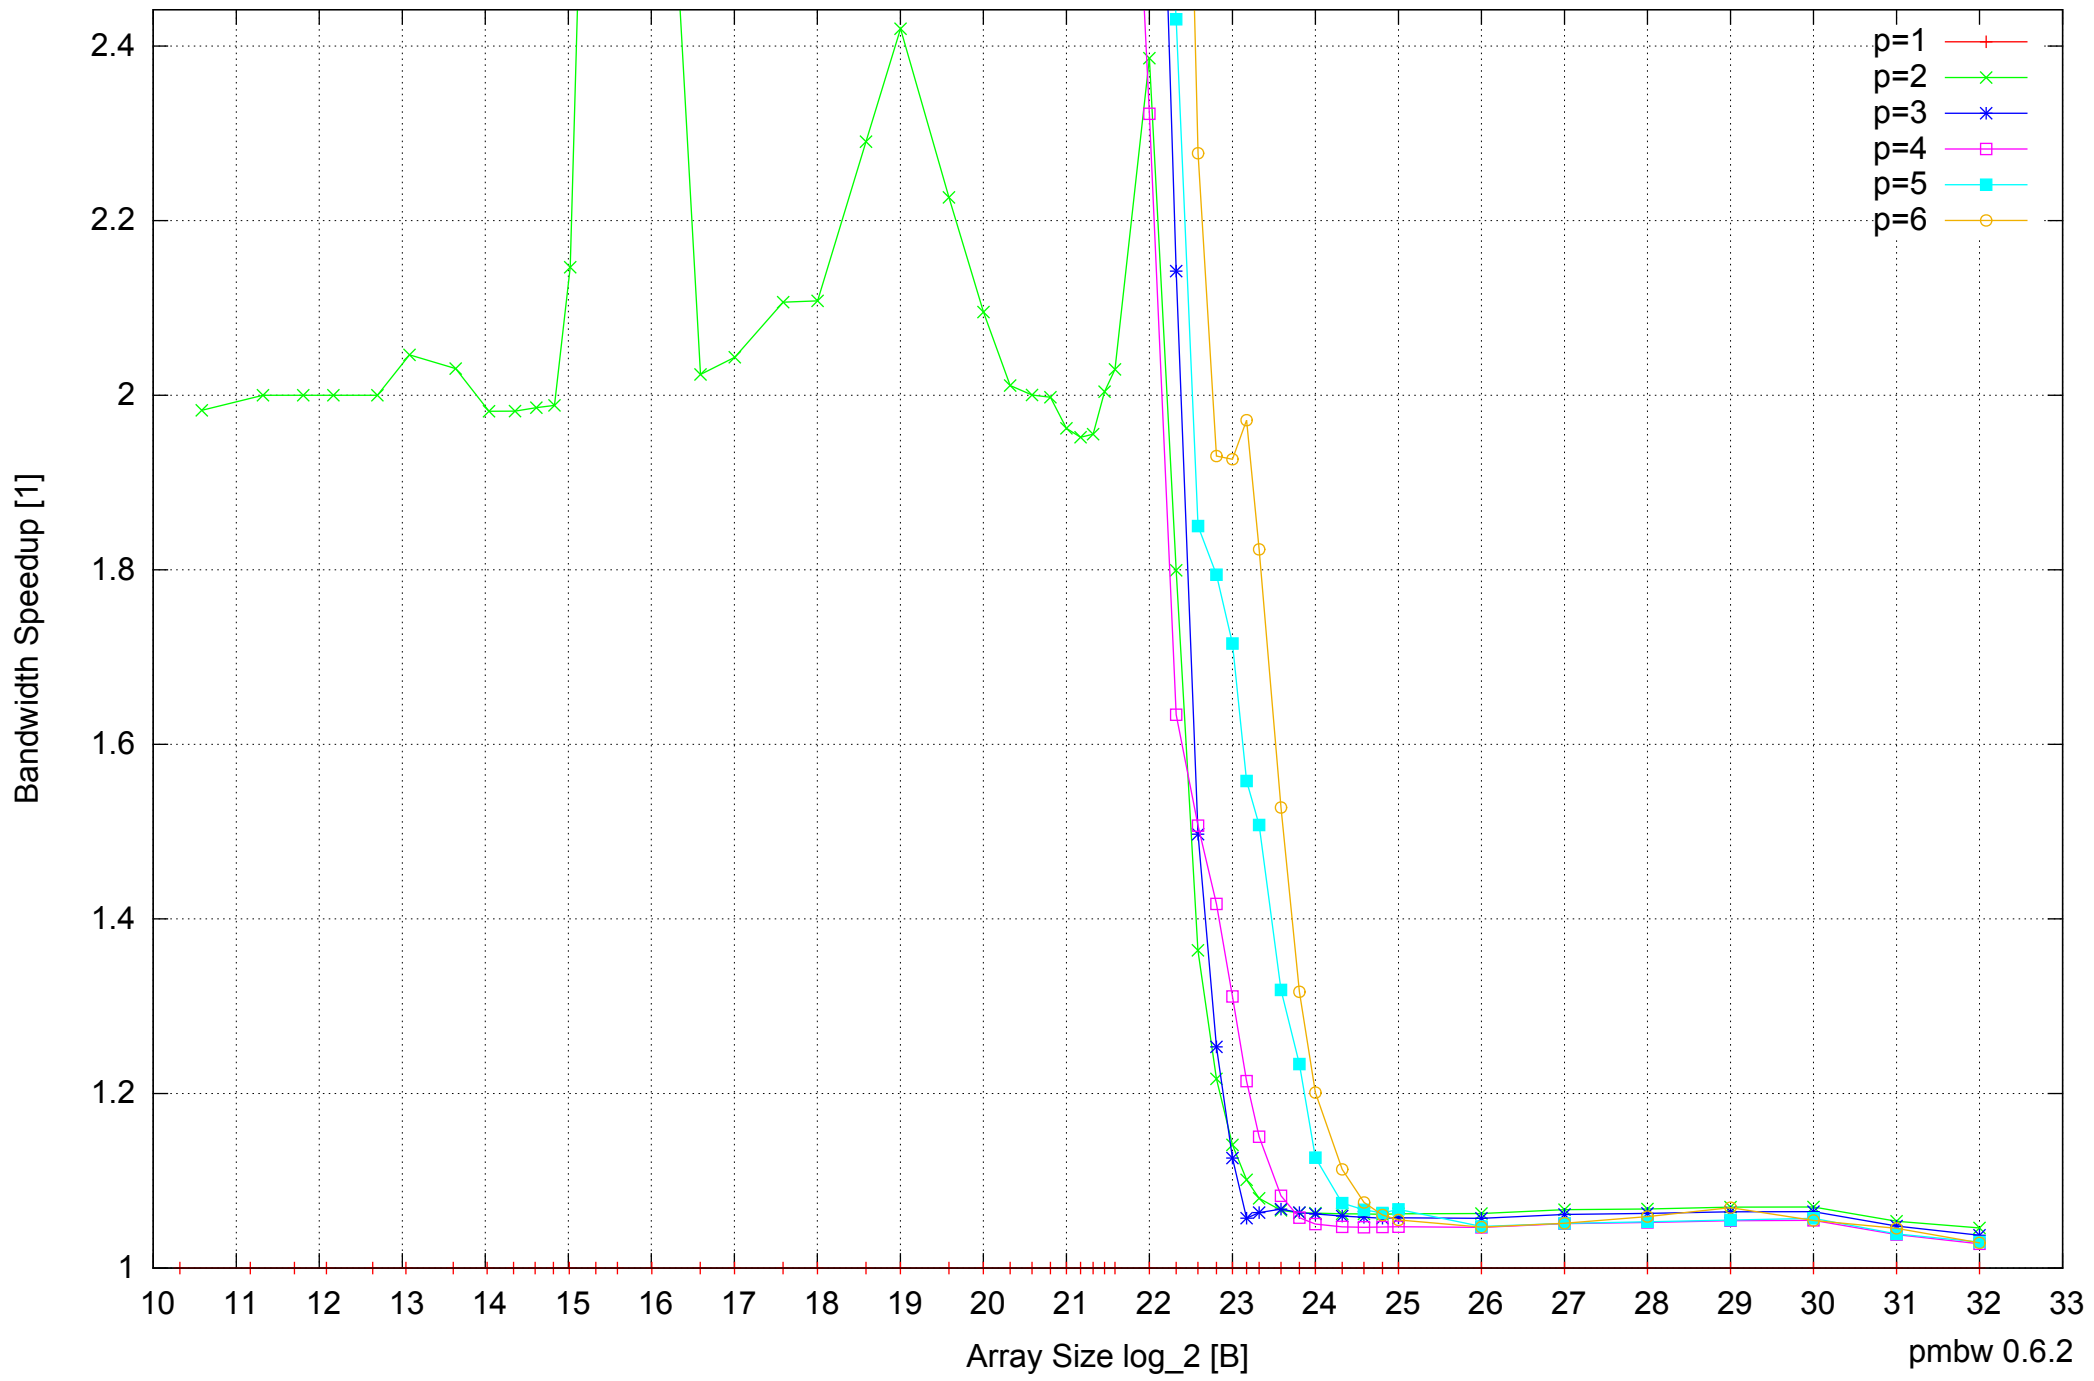

Intel Core i5-2500 8GB - Parallel Memory Bandwidth - ScanRead128PtrSimpleLoop

Intel Core i5-2500 8GB - Speedup of Parallel Memory Bandwidth (enlarged) - ScanWrite128PtrUnrollLoop