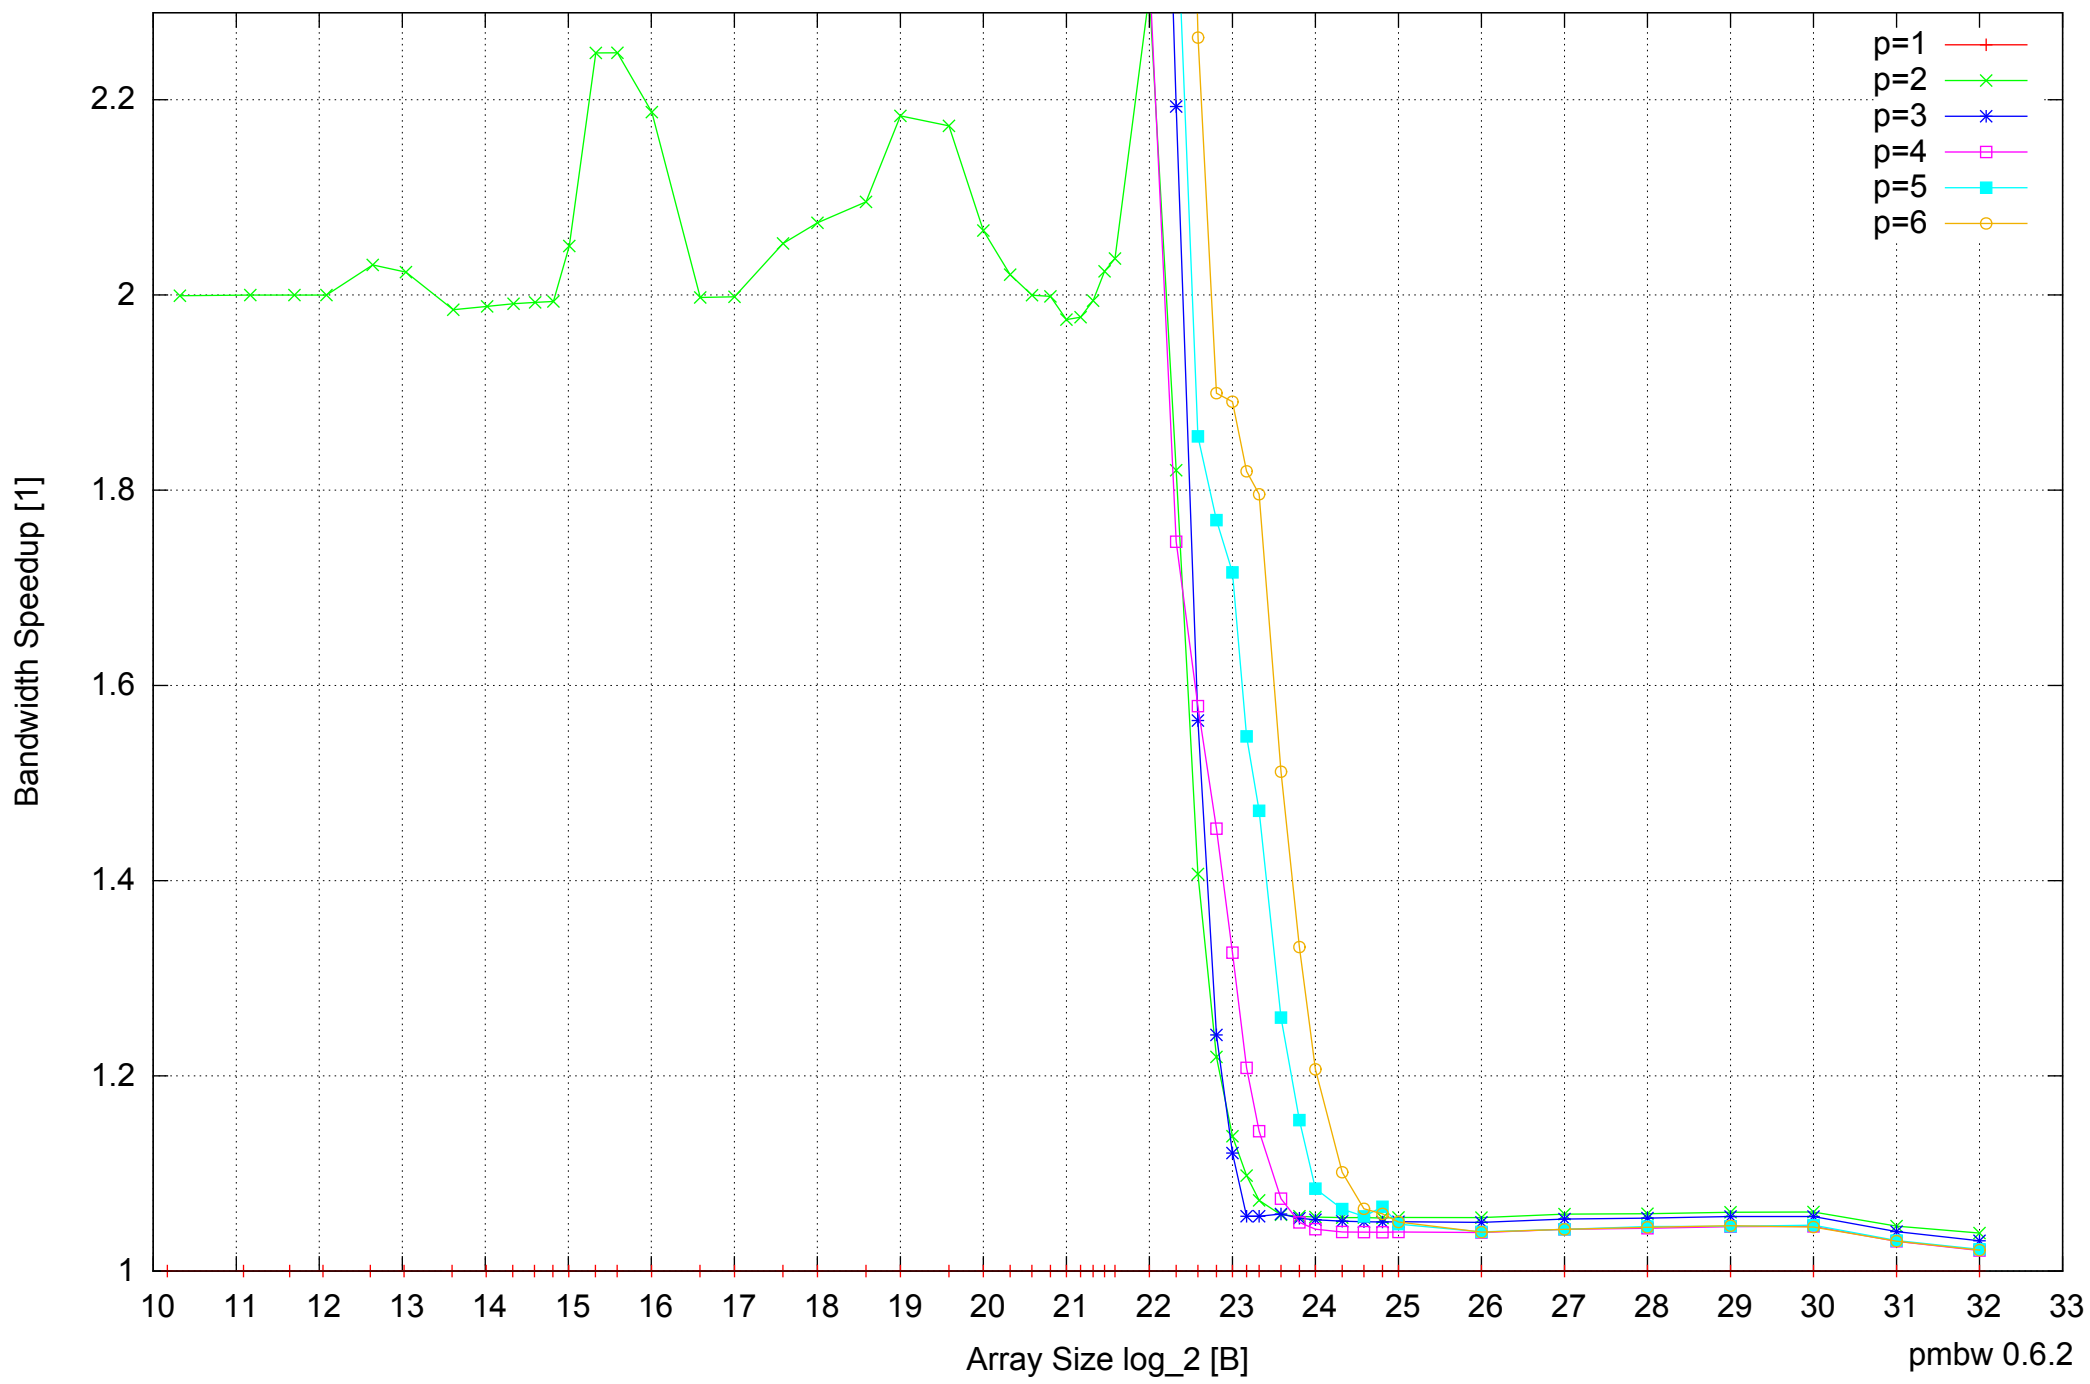

Intel Core i5-2500 8GB - Parallel Memory Bandwidth - ScanRead64PtrSimpleLoop

Intel Core i5-2500 8GB - Speedup of Parallel Memory Bandwidth (enlarged) - ScanWrite64PtrUnrollLoop