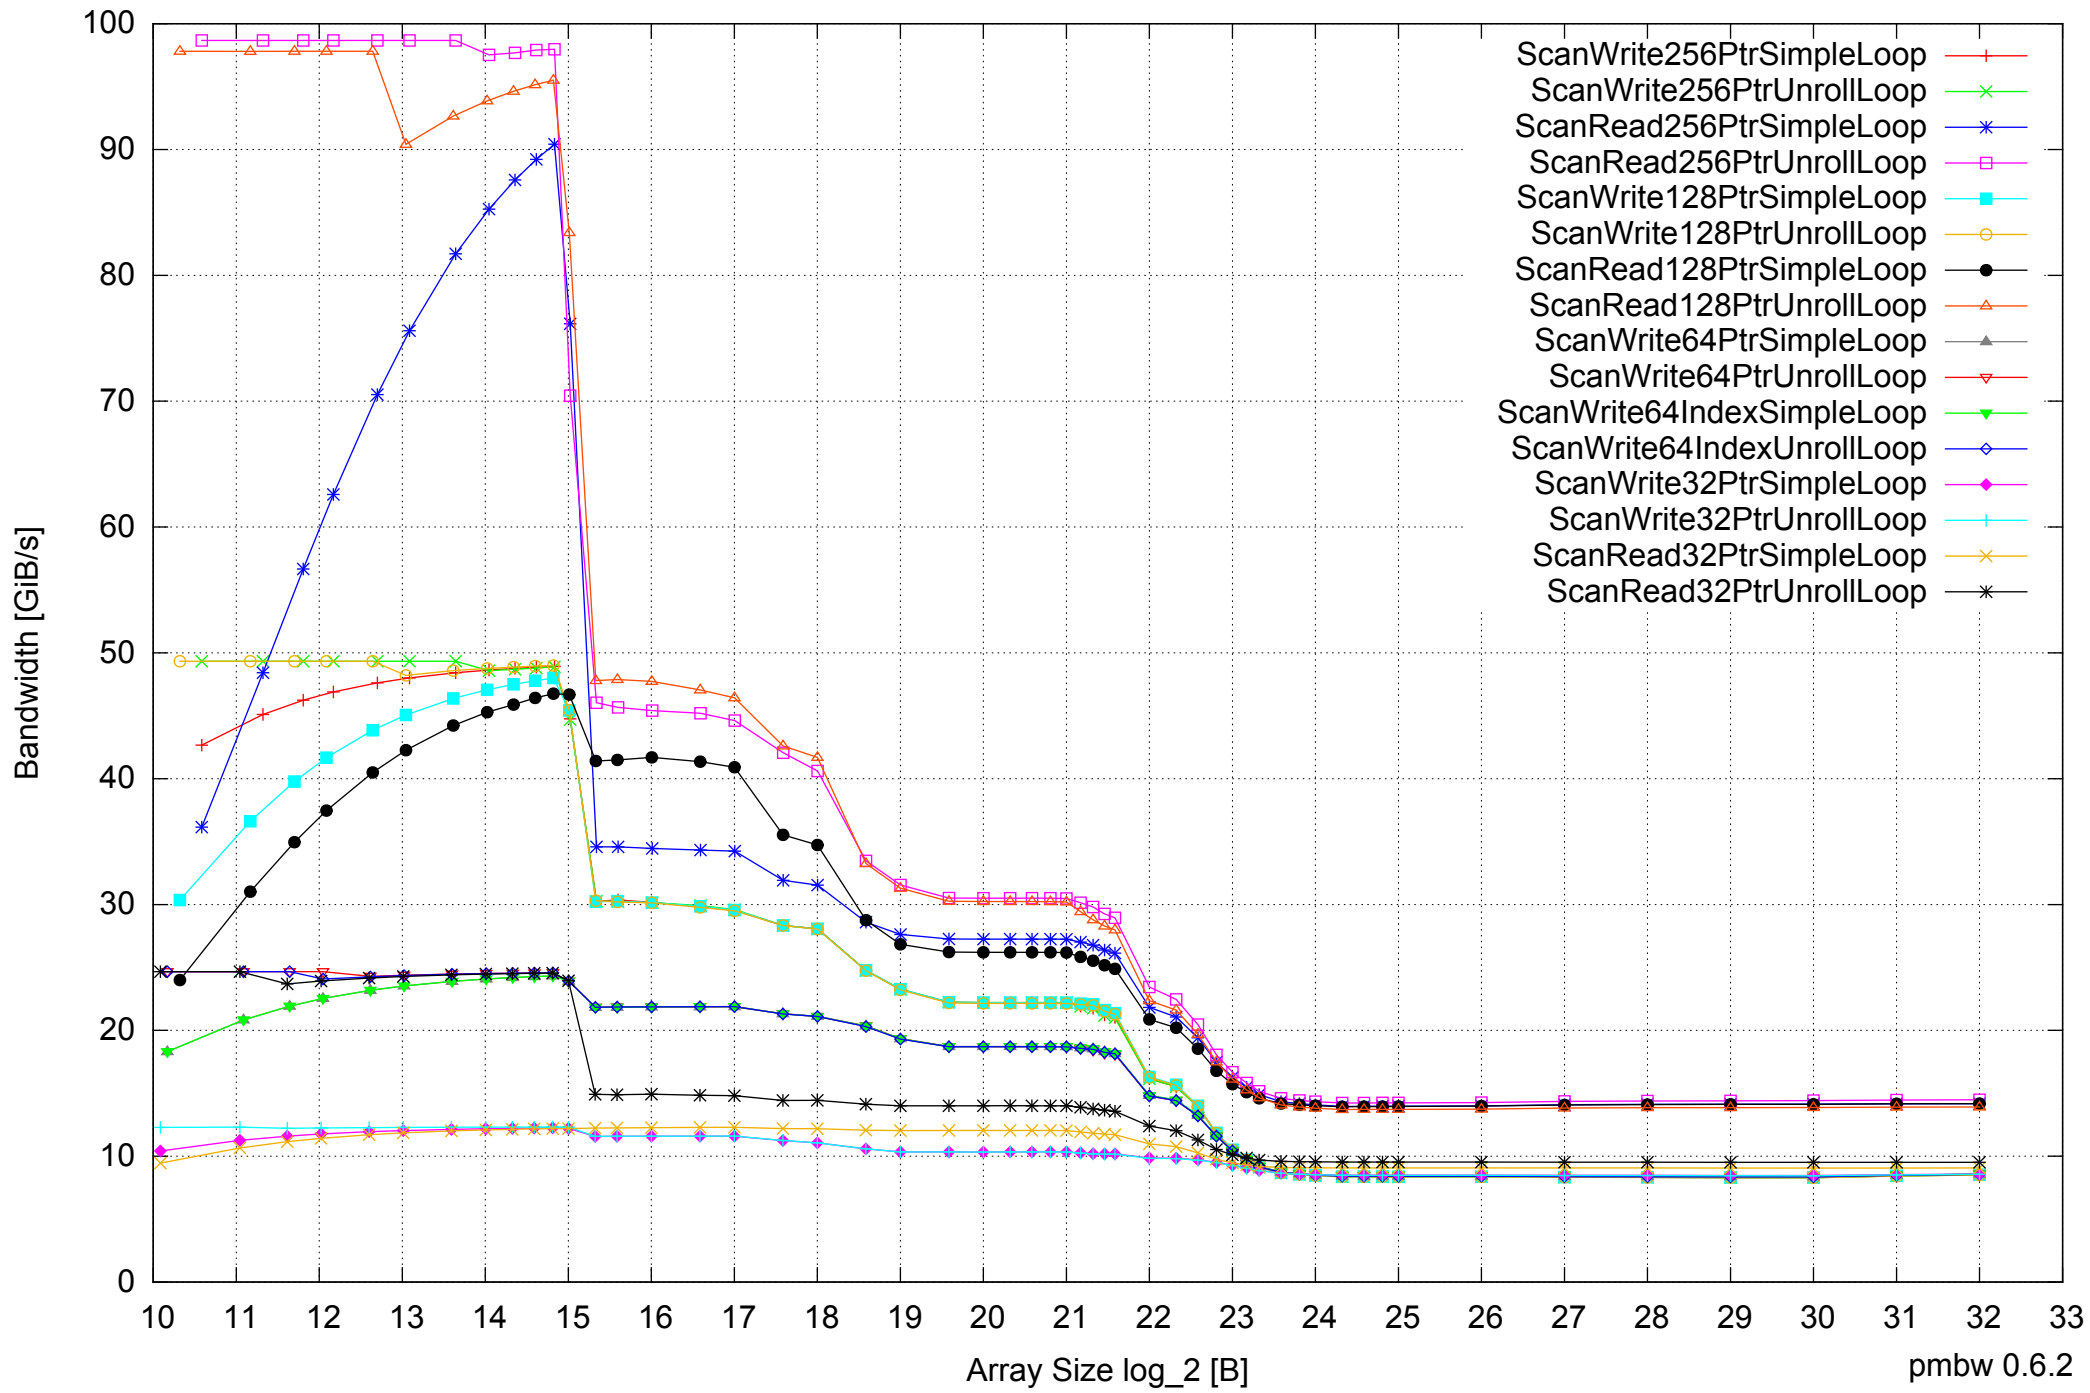

Intel Core i5-2500 8GB - One Thread Memory Bandwidth

Intel Core i5-2500 8GB - One Thread Memory Latency (Access Time)

Intel Core i5-2500 8GB - One Thread Memory Latency (excluding Permutation)

Intel Core i5-2500 8GB - One Thread Memory Bandwidth (only 64-bit Reads)

Intel Core i5-2500 8GB - Parallel Memory Bandwidth - ScanWrite256PtrSimpleLoop

Intel Core i5-2500 8GB - Parallel Memory Access Time - ScanWrite256PtrSimpleLoop

Intel Core i5-2500 8GB - Speedup of Parallel Memory Bandwidth - ScanWrite256PtrSimpleLoop