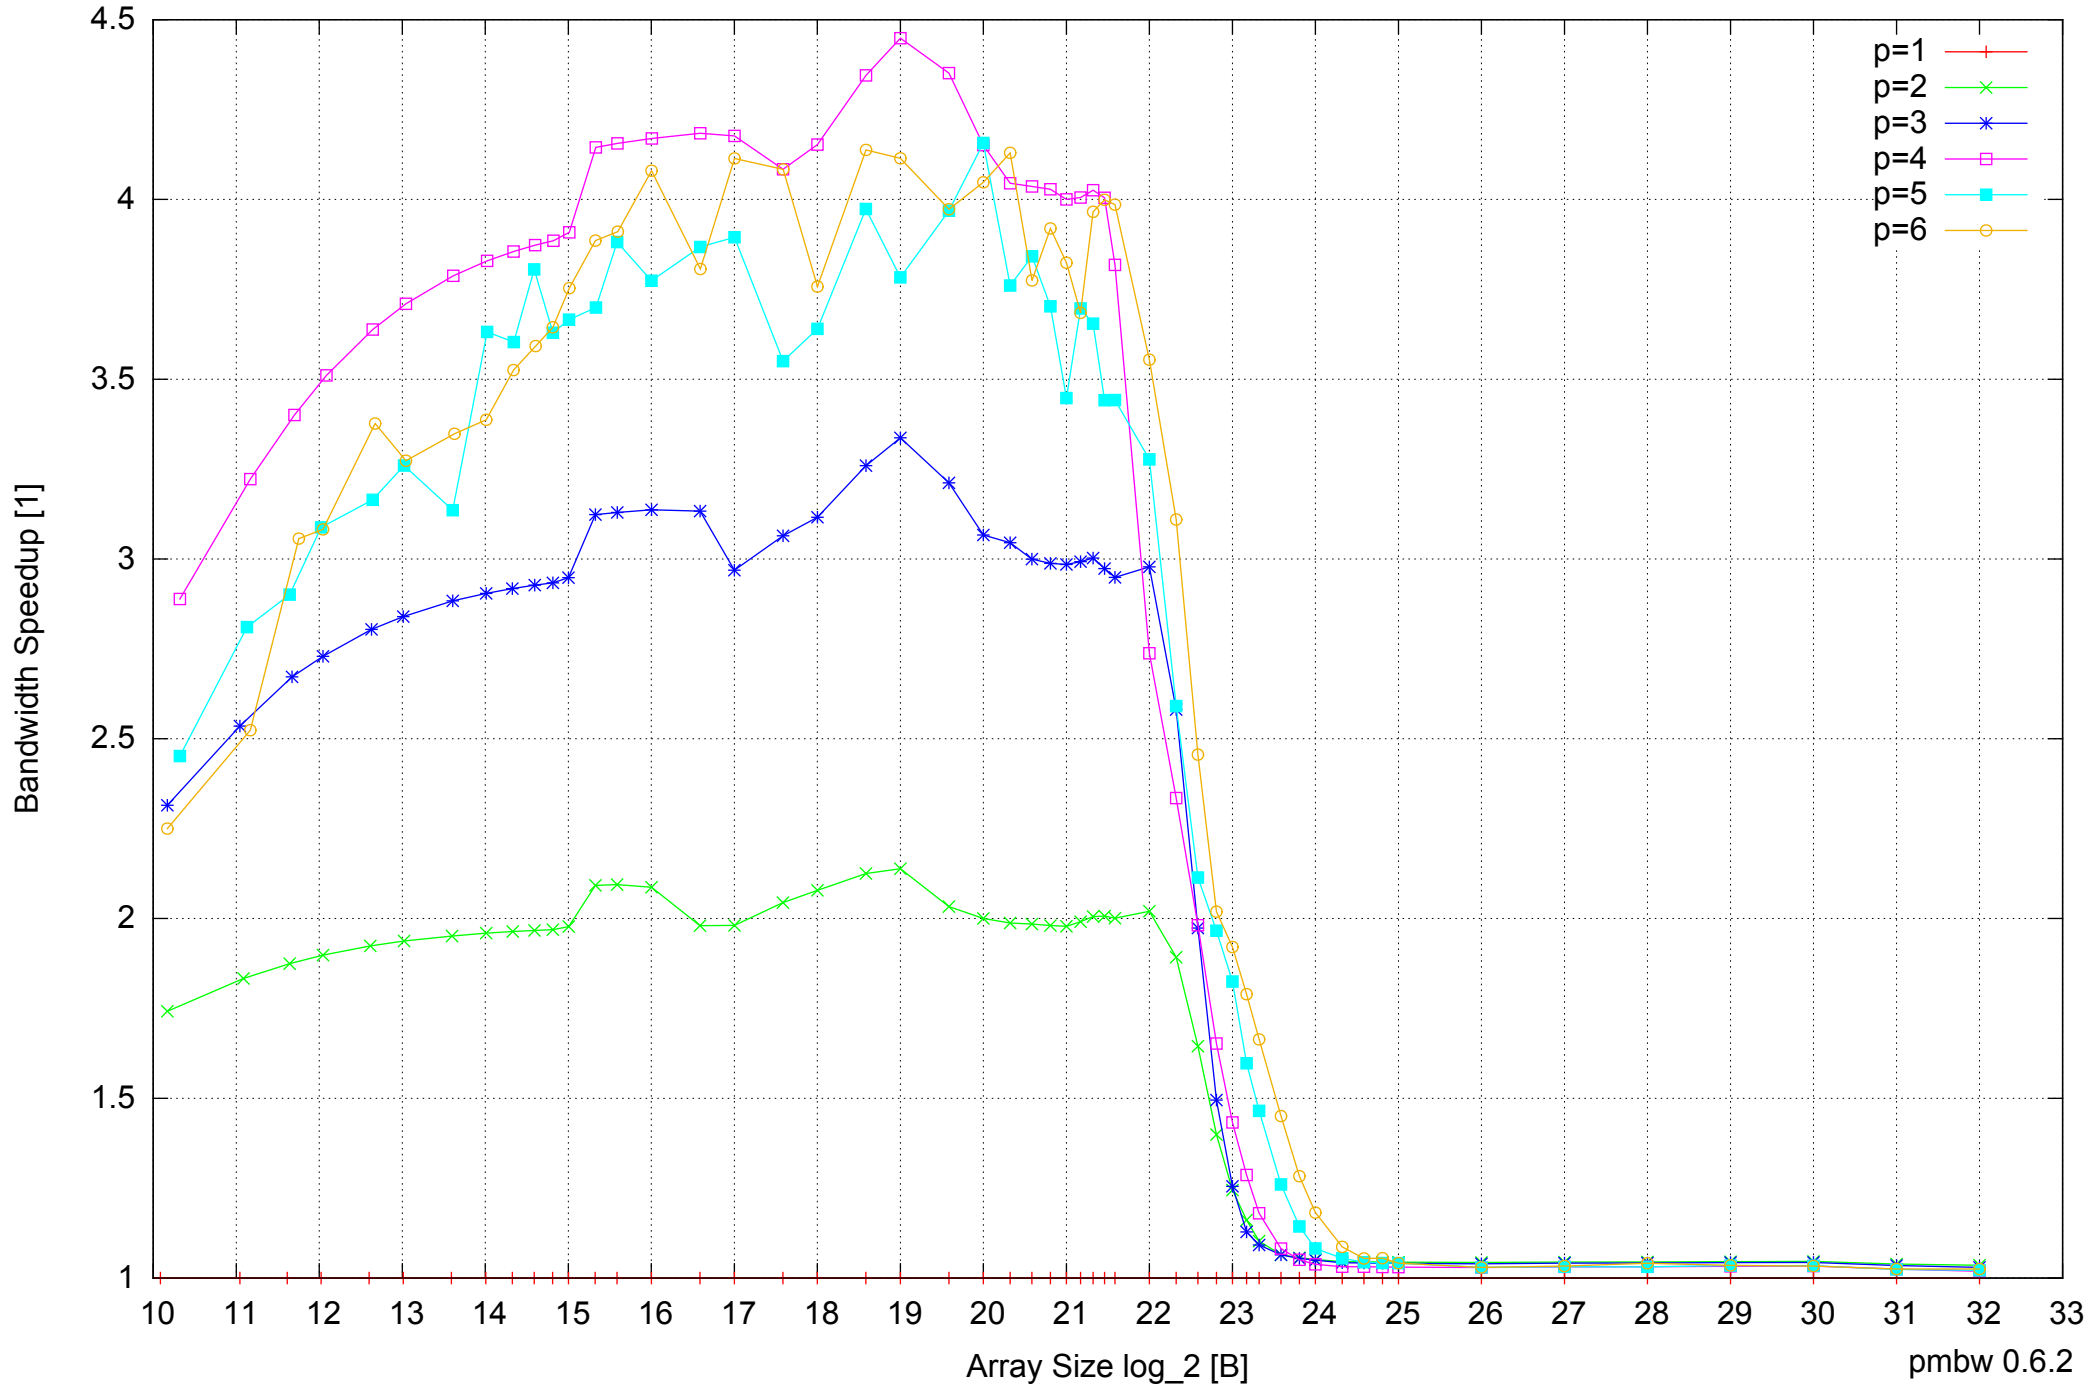

Intel Core i5-2500 8GB - Speedup of Parallel Memory Bandwidth (enlarged) - ScanWrite32PtrSimpleLoop

Intel Core i5-2500 8GB - Speedup of Parallel Memory Bandwidth - ScanWrite32PtrSimpleLoop