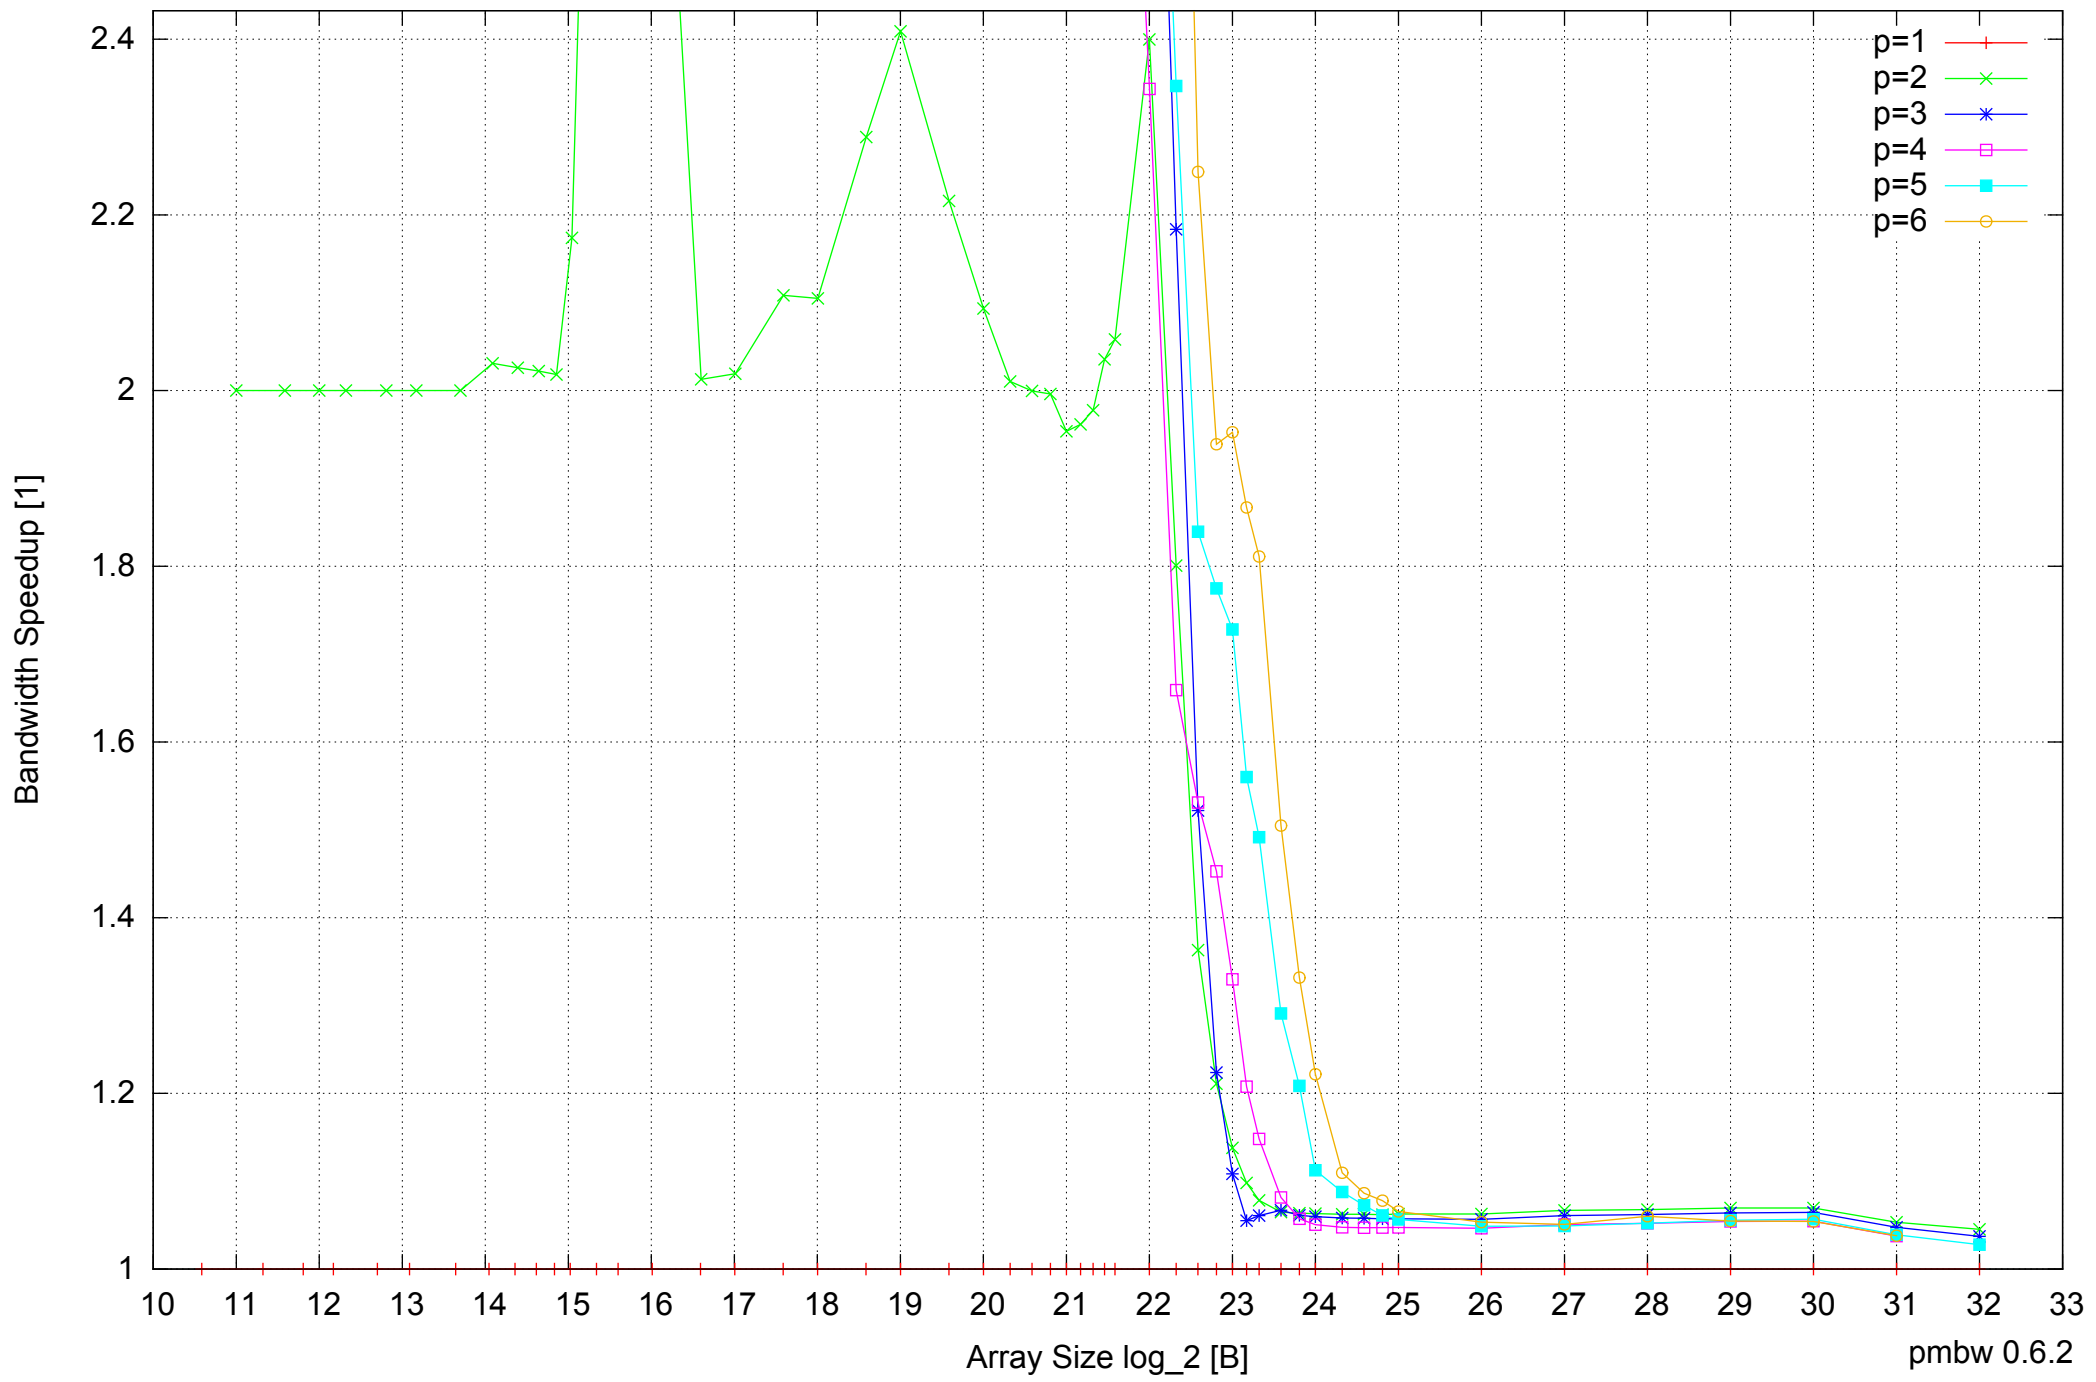

Intel Core i5-2500 8GB - Parallel Memory Bandwidth - ScanRead256PtrSimpleLoop

Intel Core i5-2500 8GB - Speedup of Parallel Memory Bandwidth (enlarged) - ScanWrite256PtrUnrollLoop