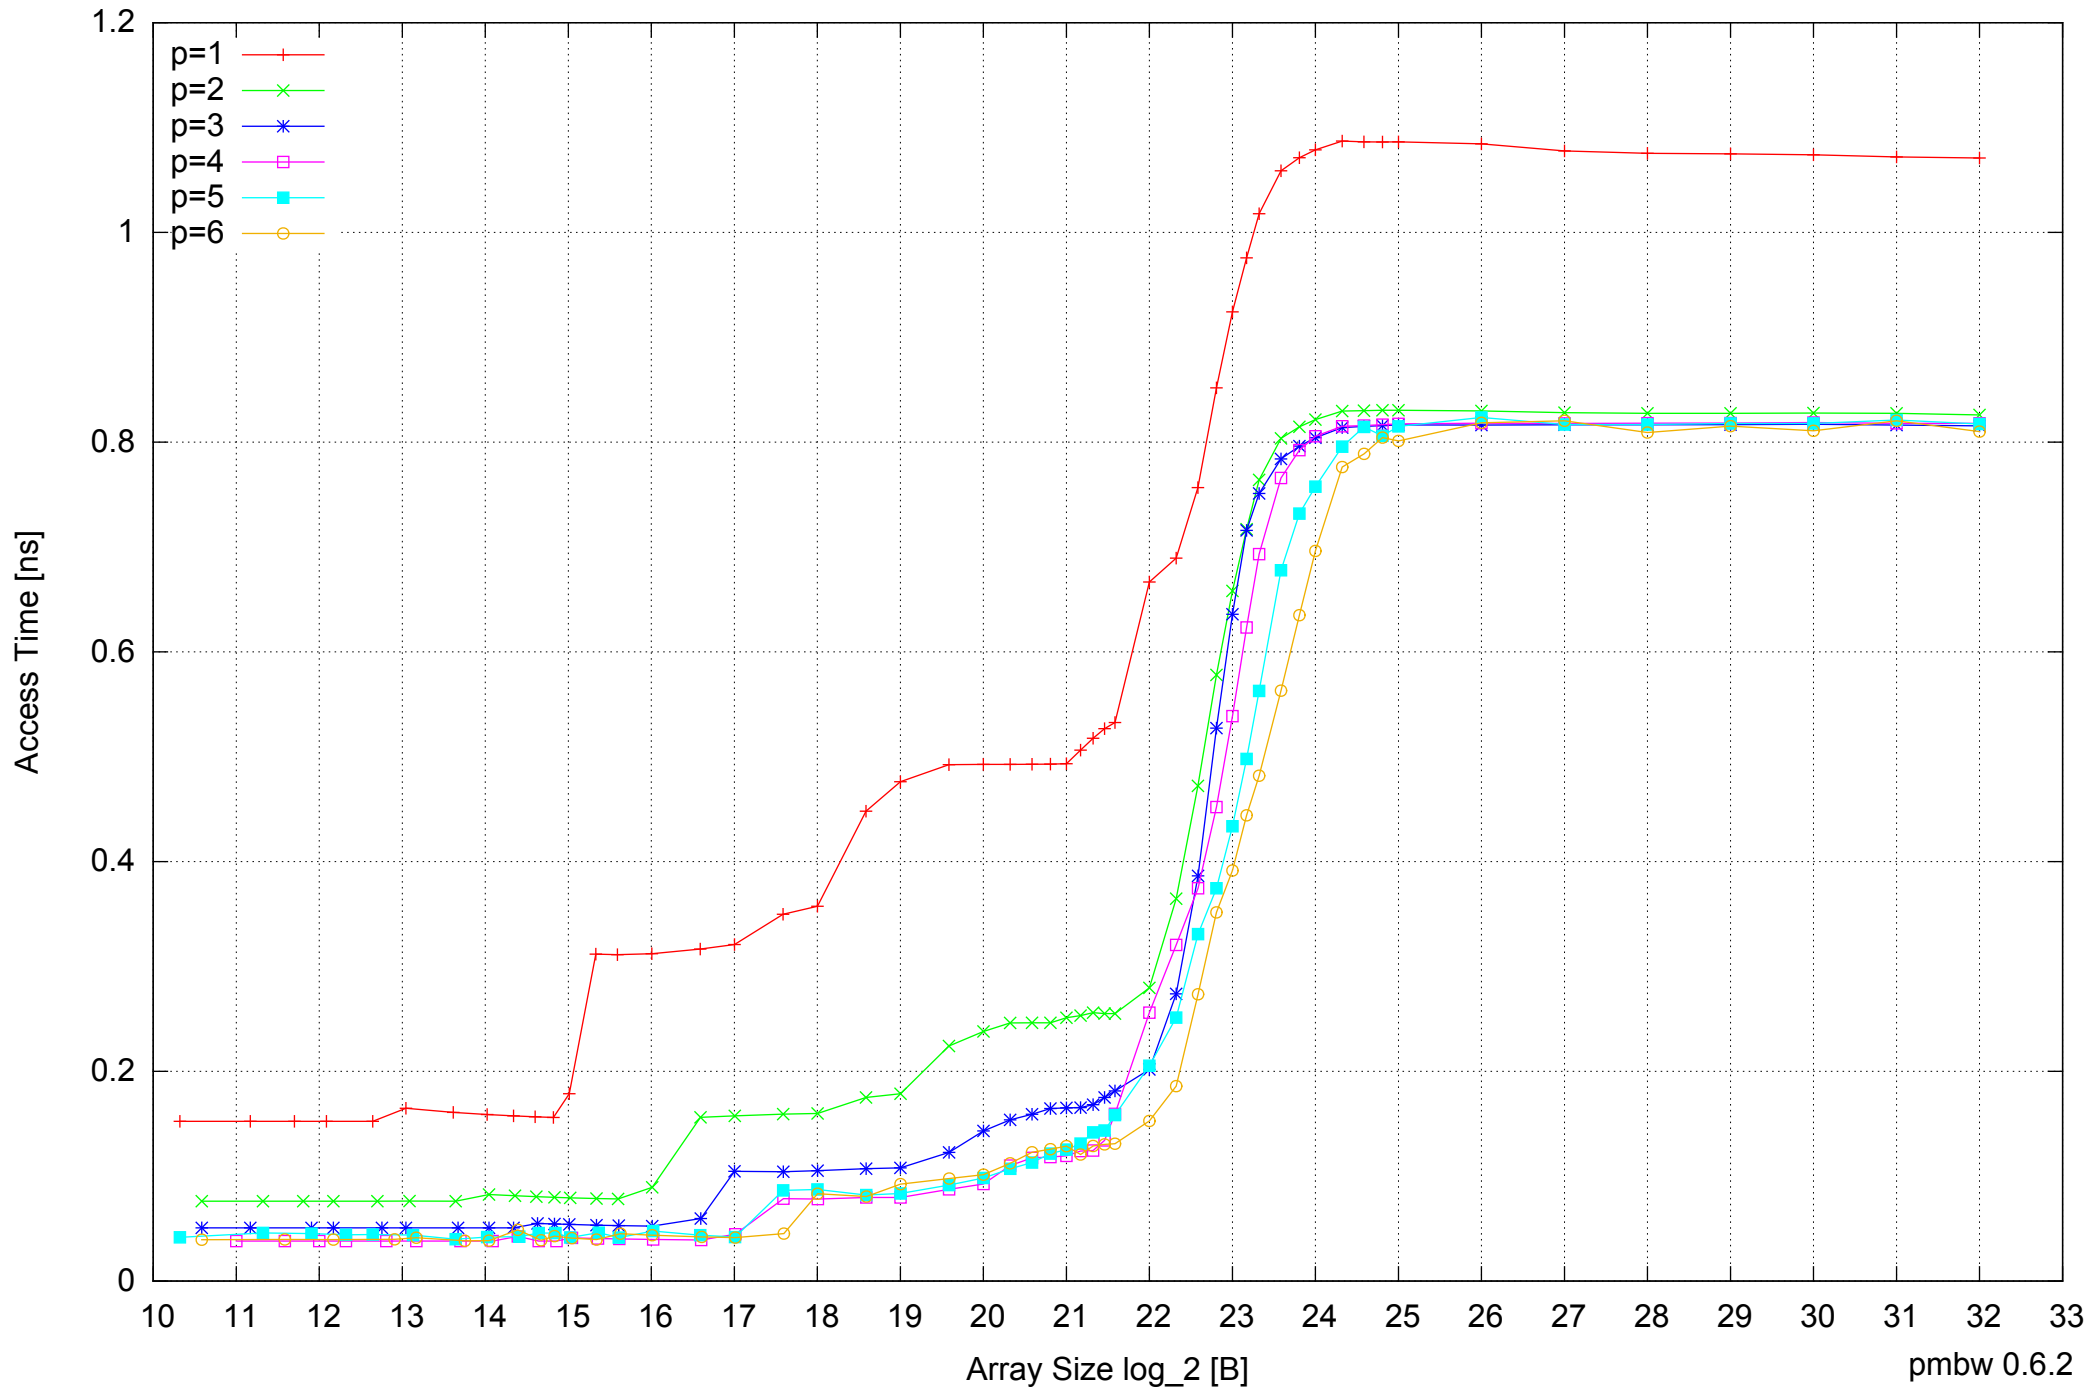

Intel Core i5-2500 8GB - Speedup of Parallel Memory Bandwidth (enlarged) - ScanRead128PtrSimpleLoop

Intel Core i5-2500 8GB - Parallel Memory Bandwidth - ScanRead128PtrUnrollLoop

Intel Core i5-2500 8GB - Parallel Memory Access Time - ScanRead128PtrUnrollLoop