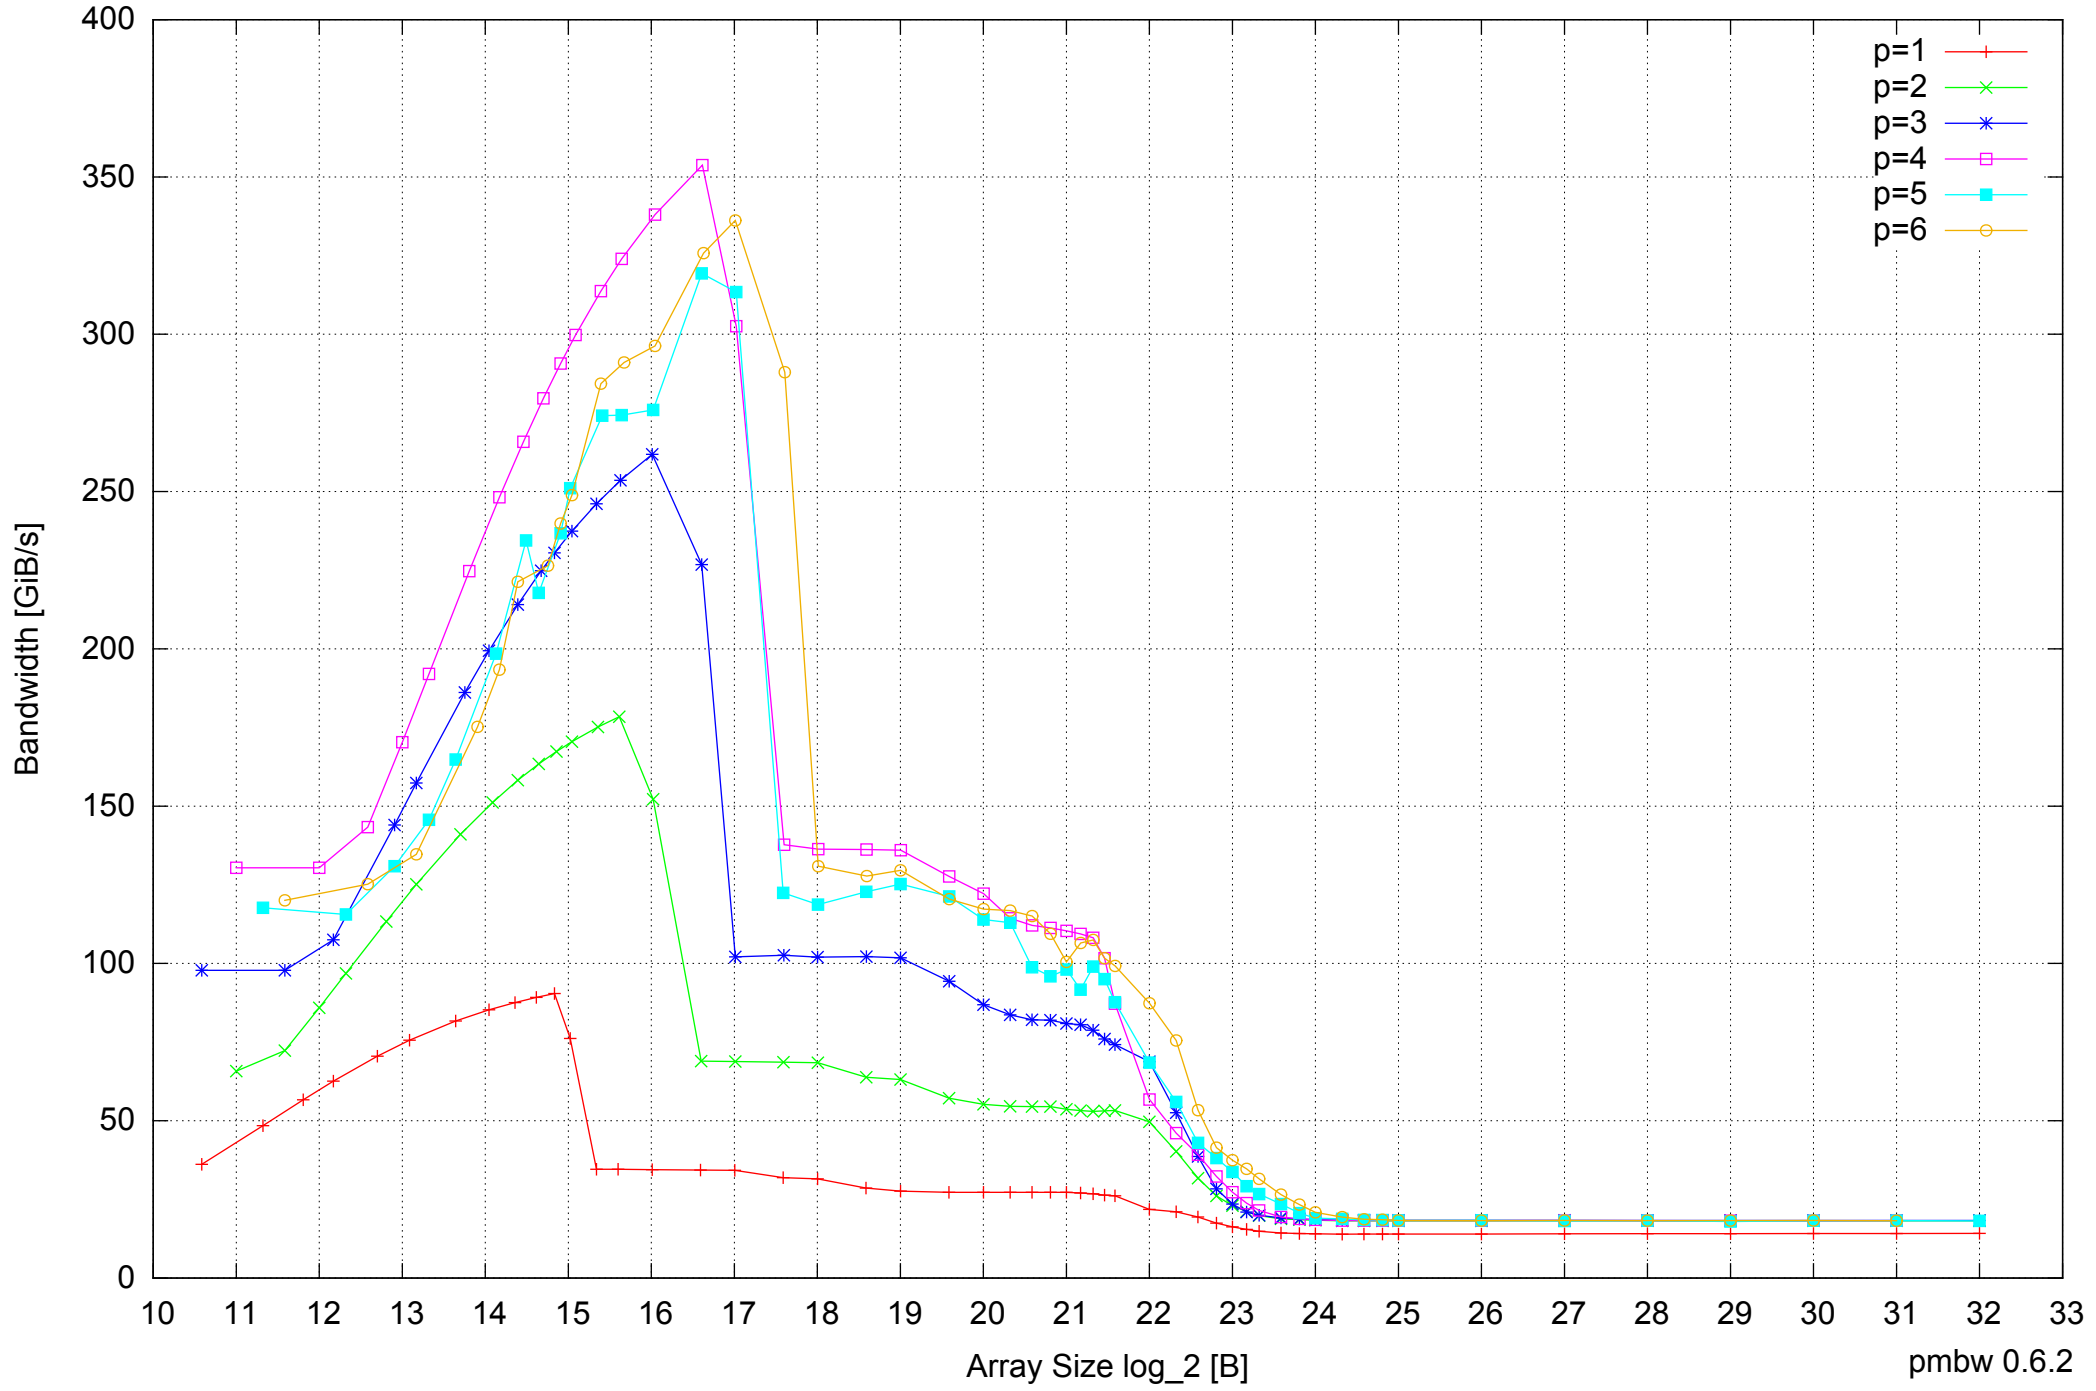

Intel Core i5-2500 8GB - One Thread Memory Bandwidth

Intel Core i5-2500 8GB - One Thread Memory Latency (Access Time)

Intel Core i5-2500 8GB - One Thread Memory Latency (excluding Permutation)

Intel Core i5-2500 8GB - One Thread Memory Bandwidth (only 64-bit Reads)

Intel Core i5-2500 8GB - Parallel Memory Bandwidth - ScanWrite256PtrSimpleLoop

Intel Core i5-2500 8GB - Parallel Memory Access Time - ScanWrite256PtrSimpleLoop

Intel Core i5-2500 8GB - Speedup of Parallel Memory Bandwidth - ScanWrite256PtrSimpleLoop

Intel Core i5-2500 8GB - Speedup of Parallel Memory Bandwidth (enlarged) - ScanWrite256PtrSimpleLoop

Intel Core i5-2500 8GB - Parallel Memory Bandwidth - ScanWrite256PtrUnrollLoop

Intel Core i5-2500 8GB - Parallel Memory Access Time - ScanWrite256PtrUnrollLoop

Intel Core i5-2500 8GB - Parallel Memory Access Time - ScanRead256PtrSimpleLoop

Intel Core i5-2500 8GB - Speedup of Parallel Memory Bandwidth - ScanRead256PtrSimpleLoop

Intel Core i5-2500 8GB - Speedup of Parallel Memory Bandwidth (enlarged) - ScanRead256PtrSimpleLoop