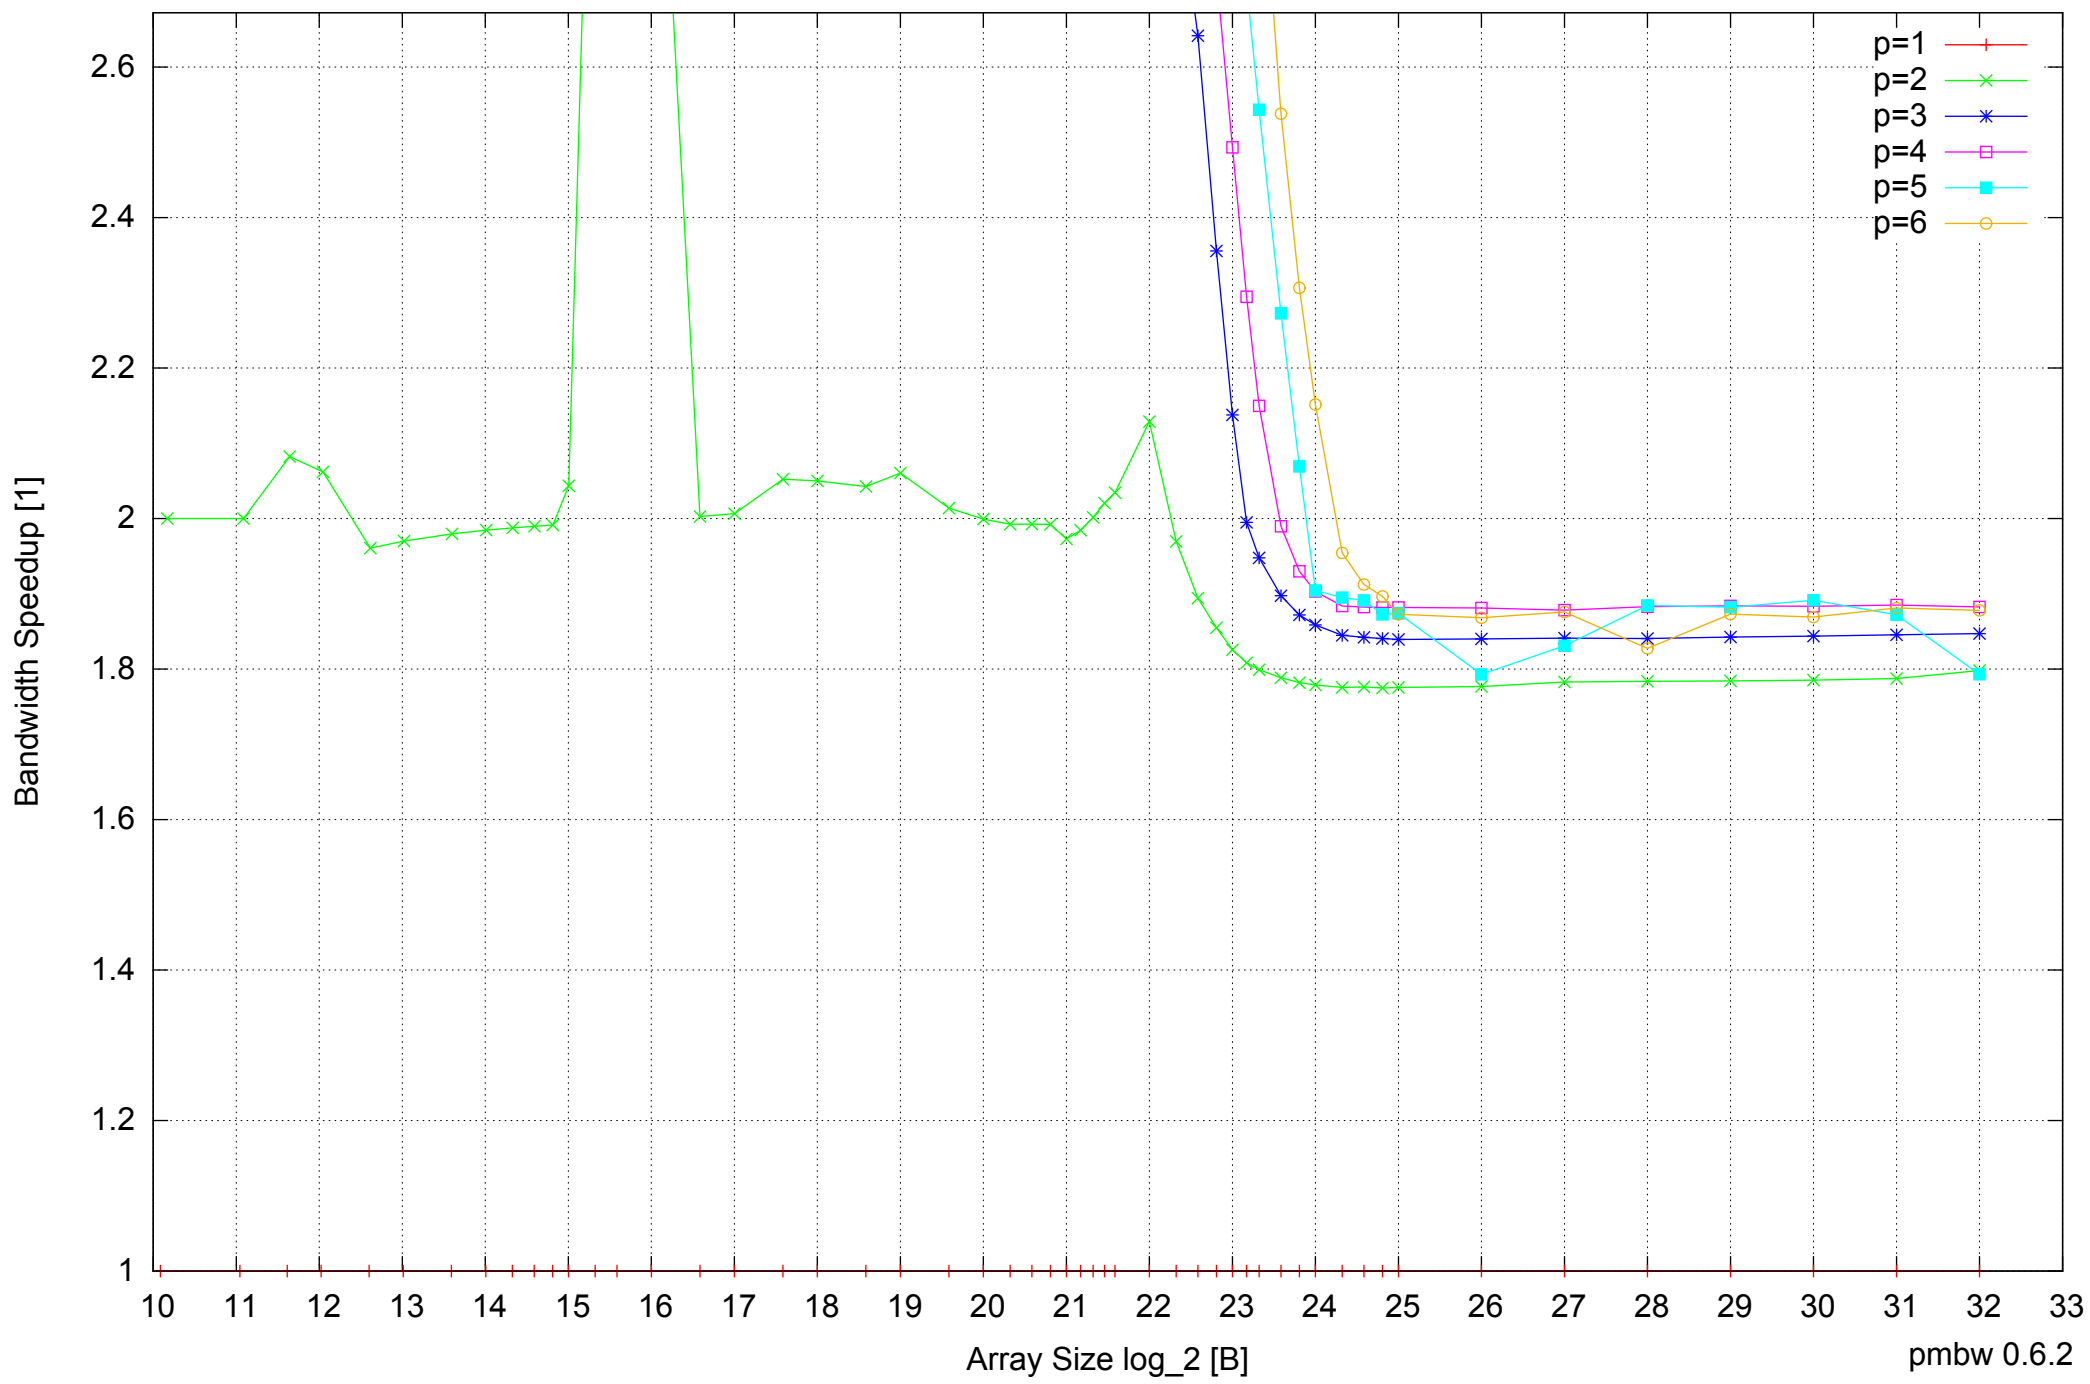

Intel Core i5-2500 8GB - Parallel Memory Bandwidth - PermRead64SimpleLoop

Intel Core i5-2500 8GB - Speedup of Parallel Memory Bandwidth (enlarged) - ScanRead32PtrUnrollLoop