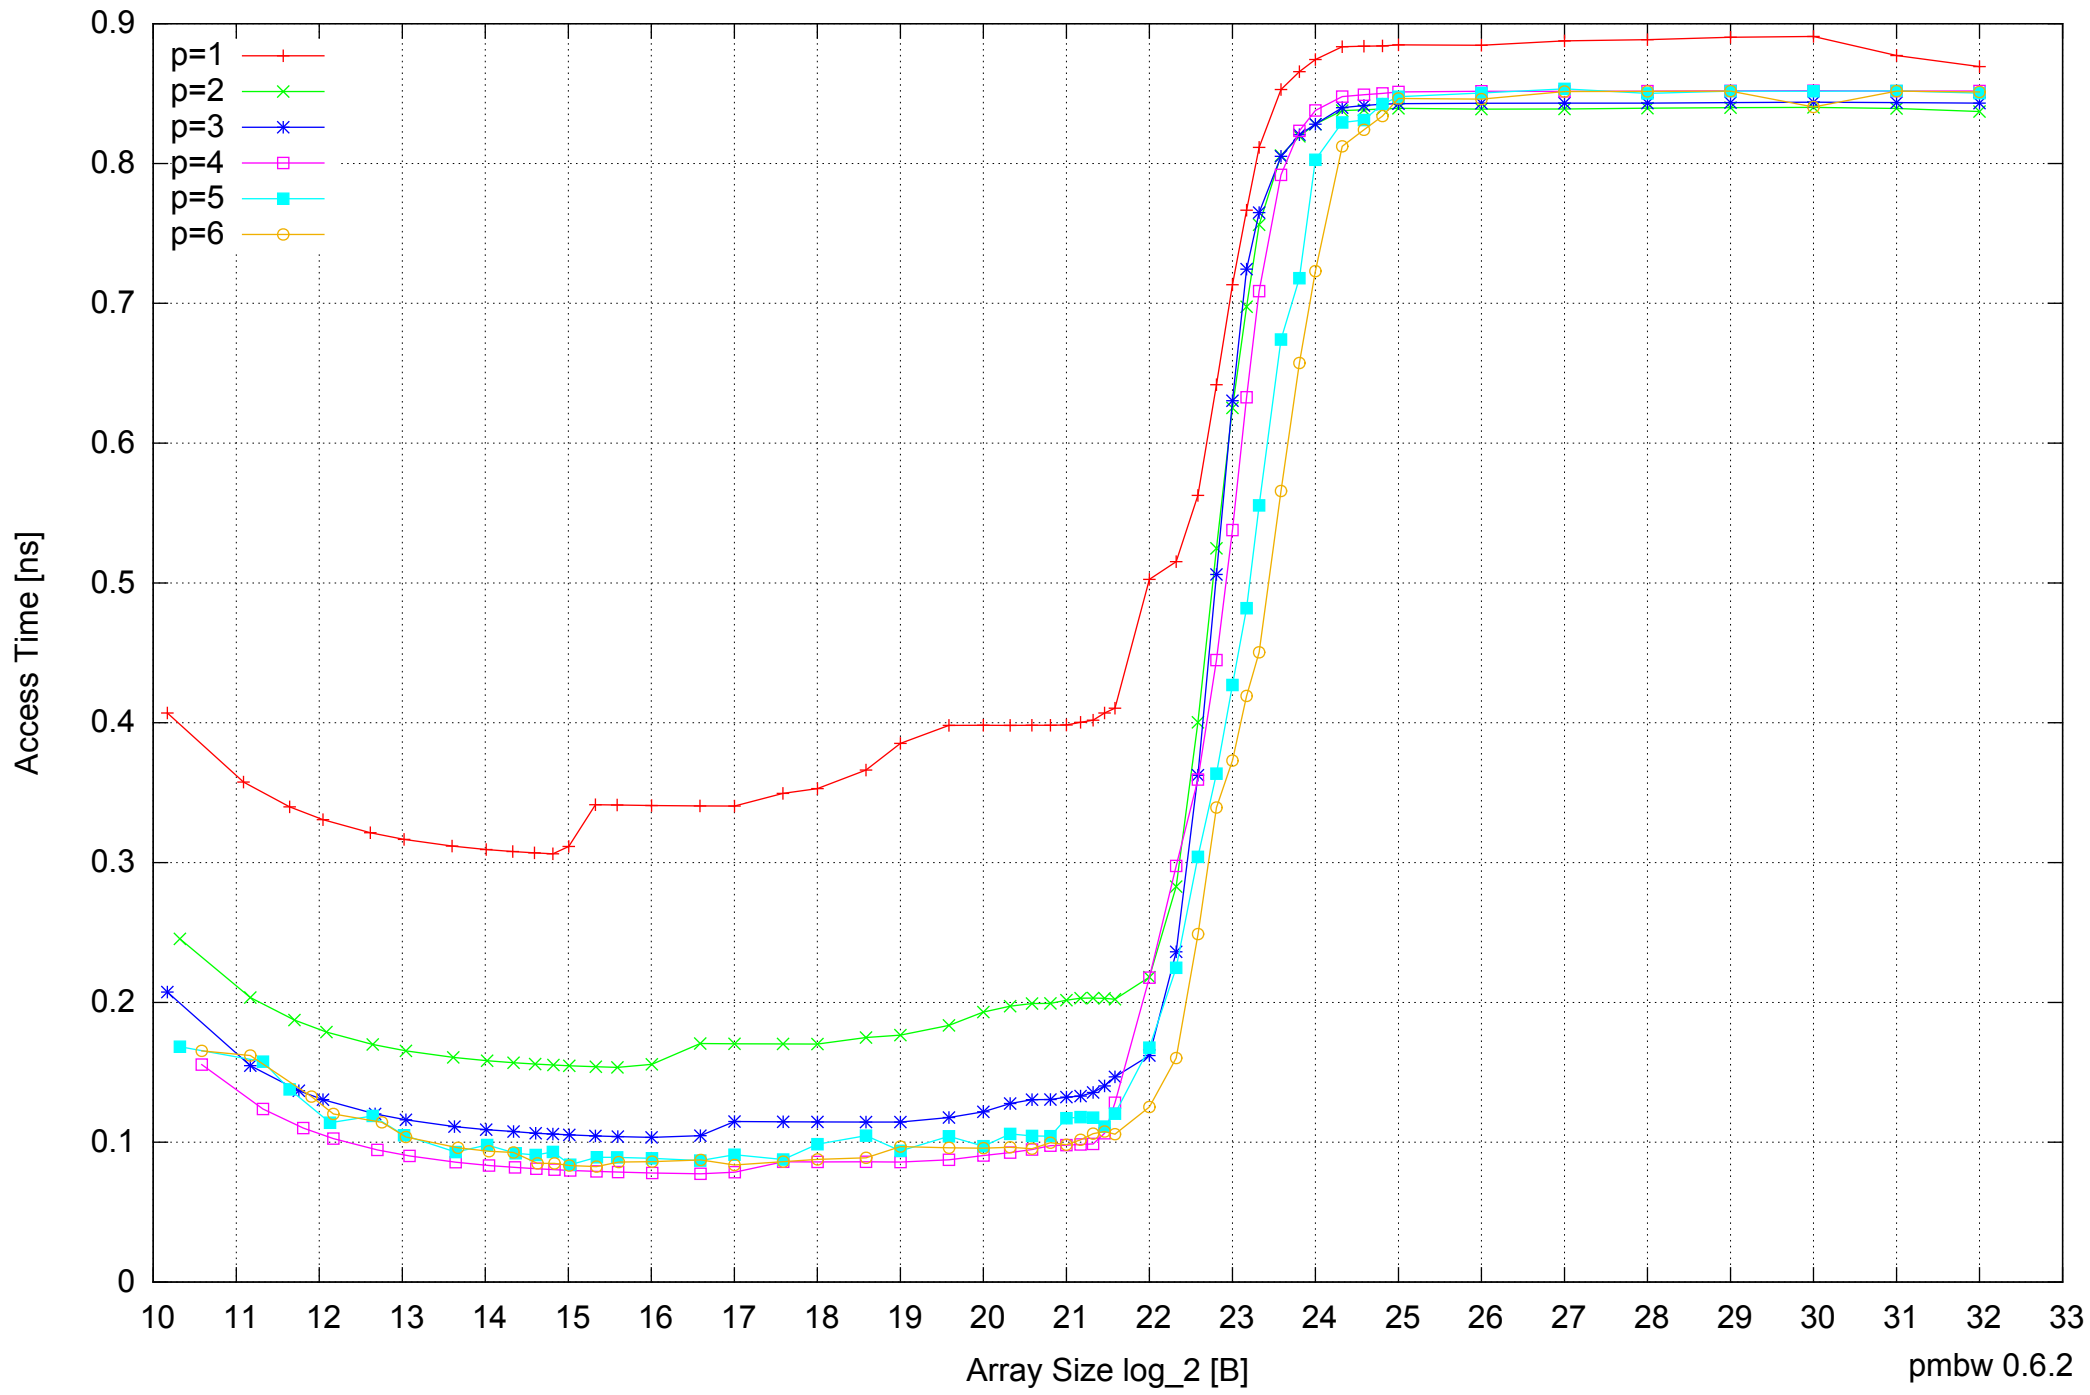

Intel Core i5-2500 8GB - Speedup of Parallel Memory Bandwidth - ScanWrite64IndexSimpleLoop

Intel Core i5-2500 8GB - Parallel Memory Access Time - ScanWrite64IndexSimpleLoop