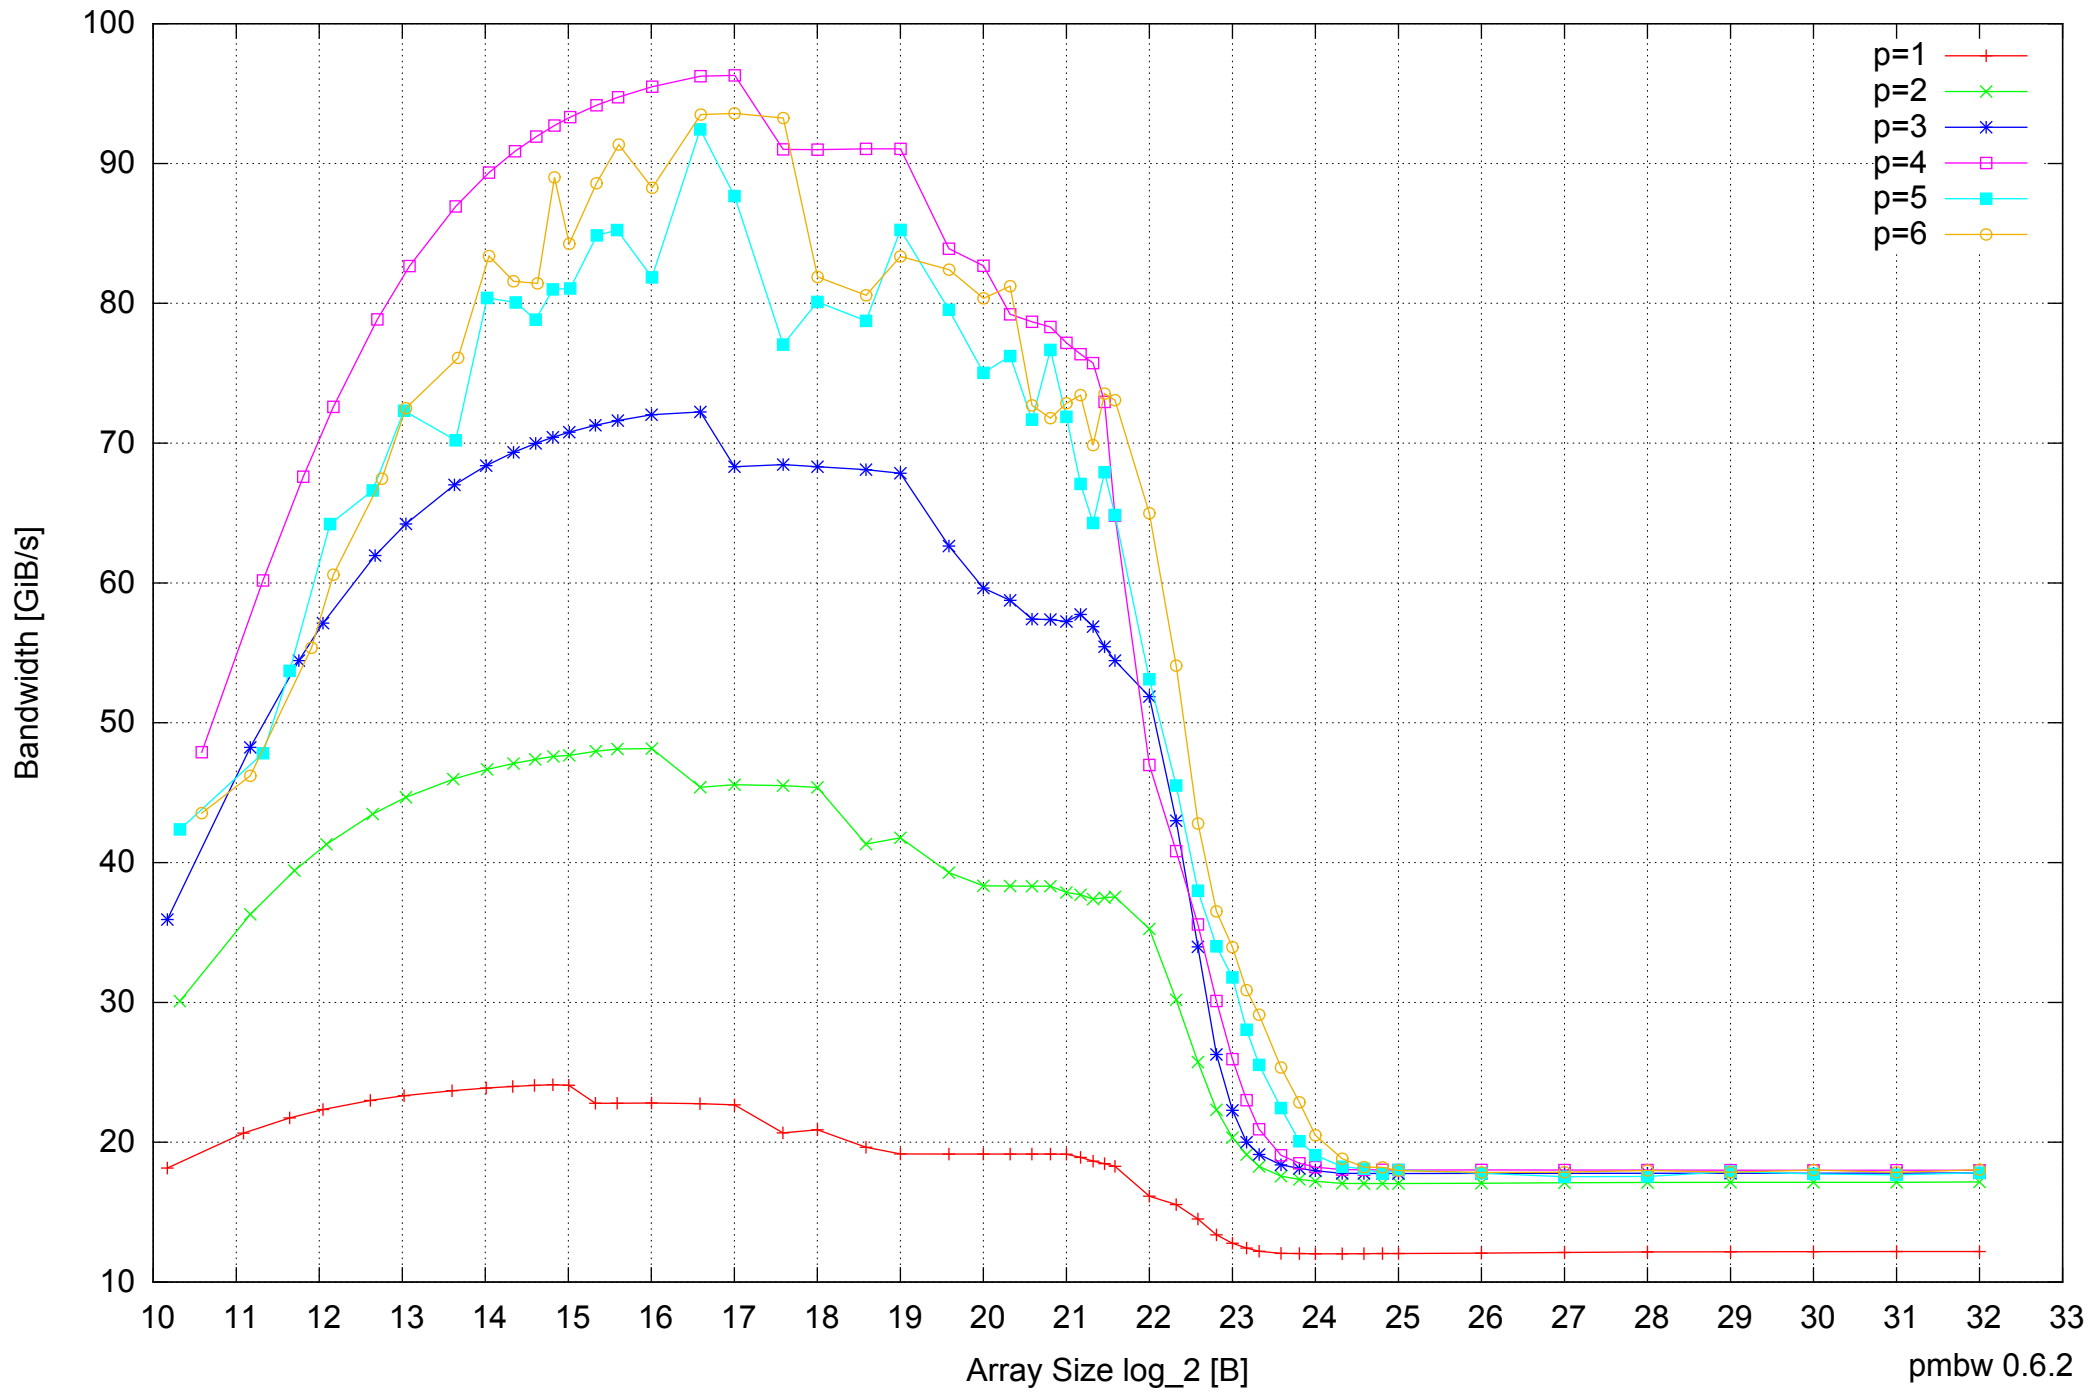

Intel Core i5-2500 8GB - Parallel Memory Access Time - ScanRead64IndexSimpleLoop

Intel Core i5-2500 8GB - Parallel Memory Bandwidth - ScanRead64IndexSimpleLoop