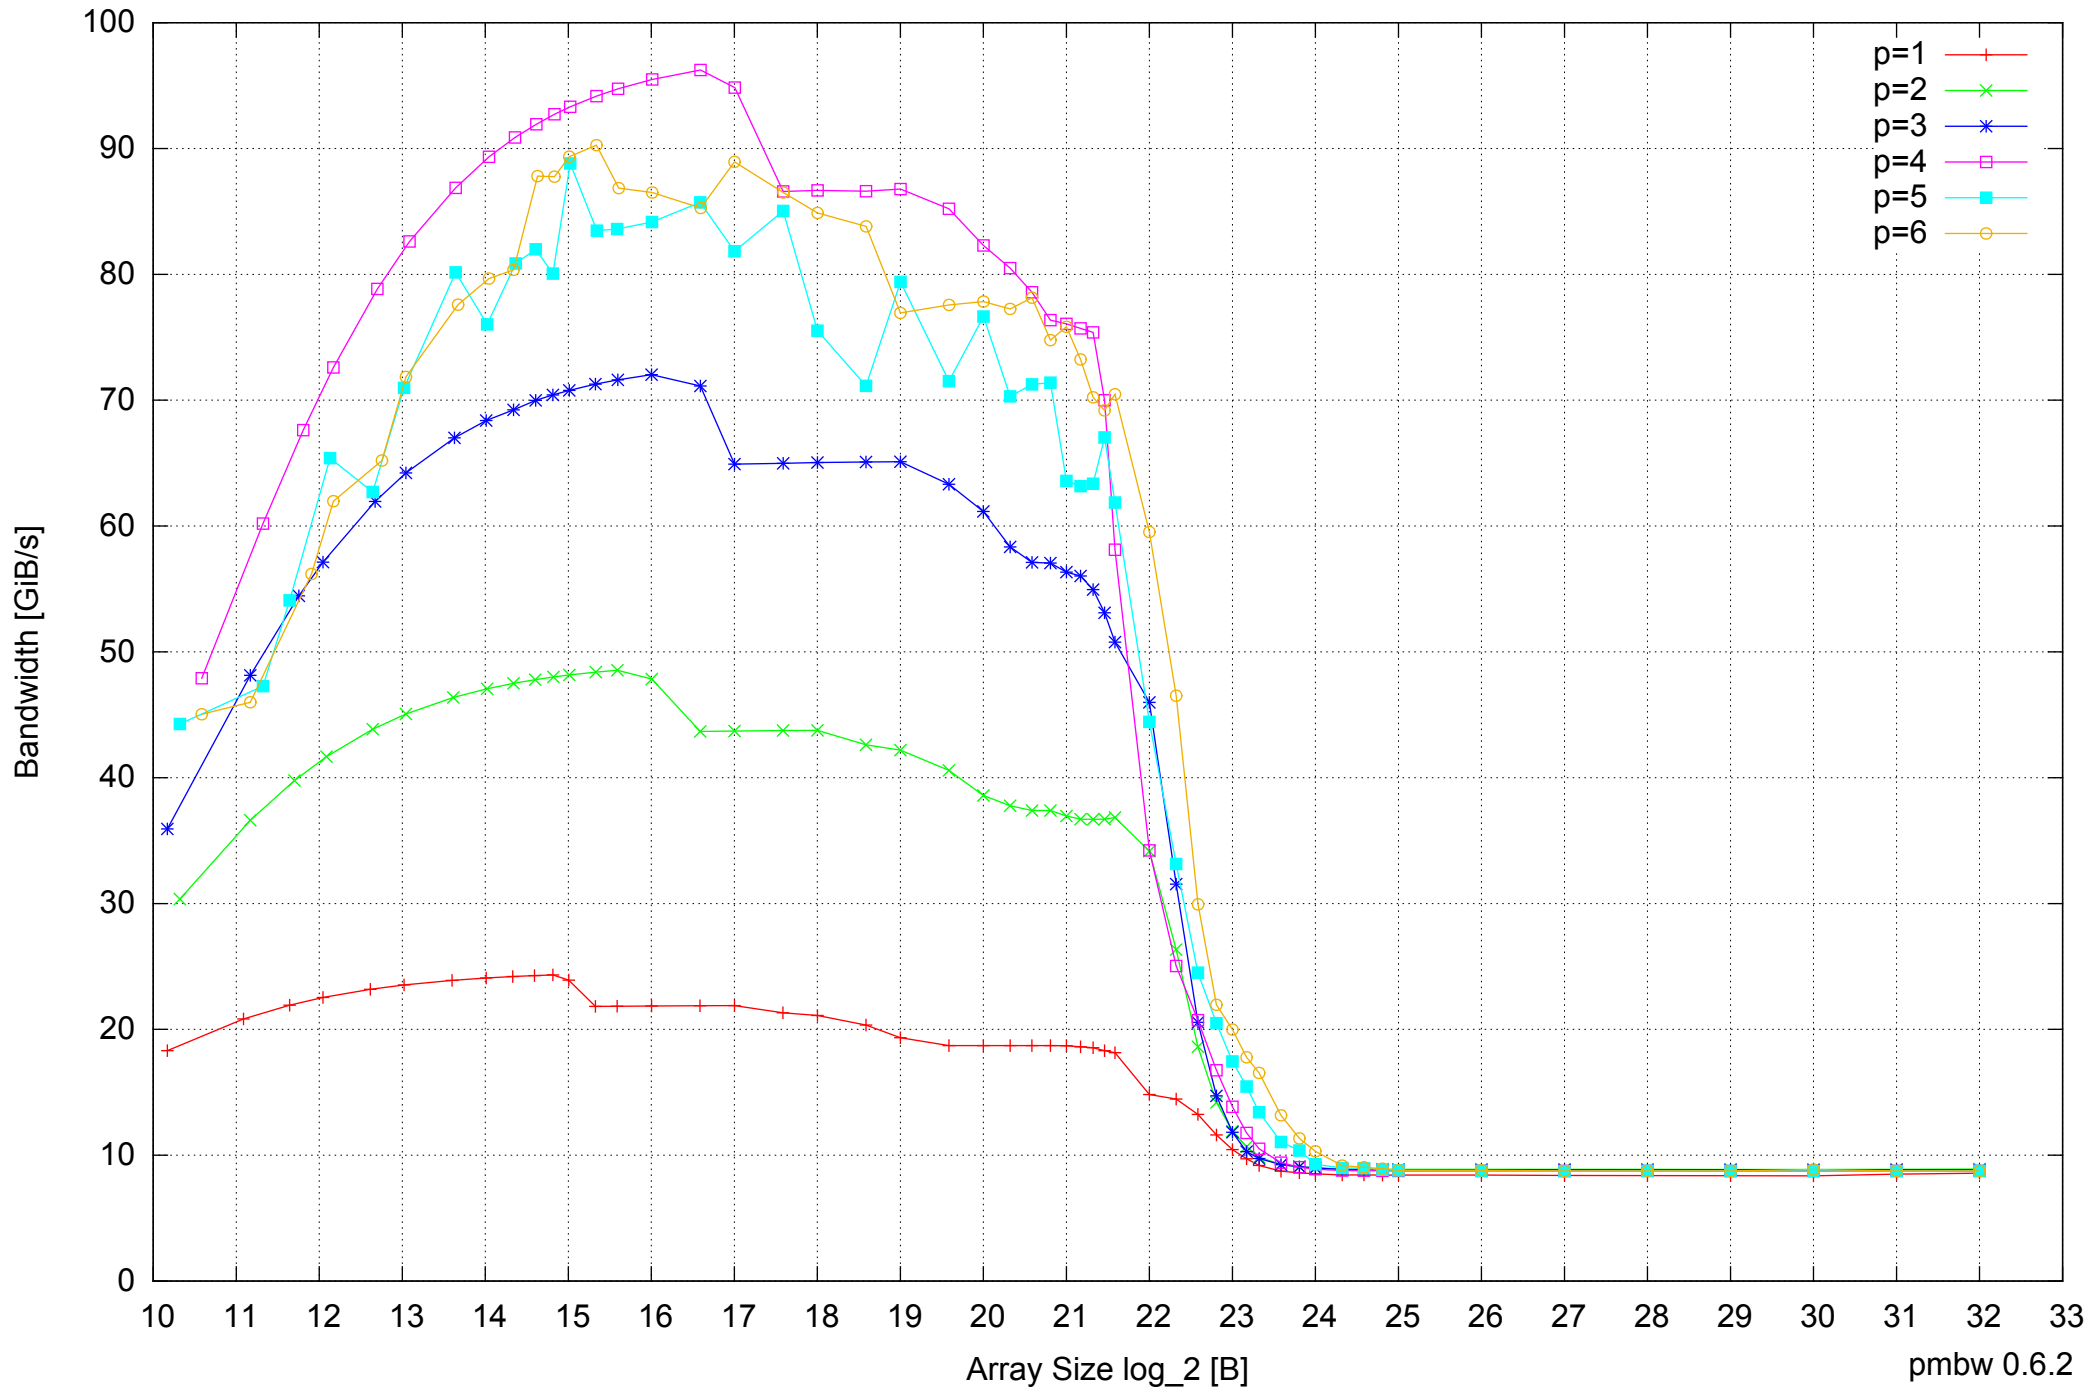

Intel Core i5-2500 8GB - Parallel Memory Access Time - ScanWrite64IndexSimpleLoop

Intel Core i5-2500 8GB - Parallel Memory Bandwidth - ScanWrite64IndexSimpleLoop