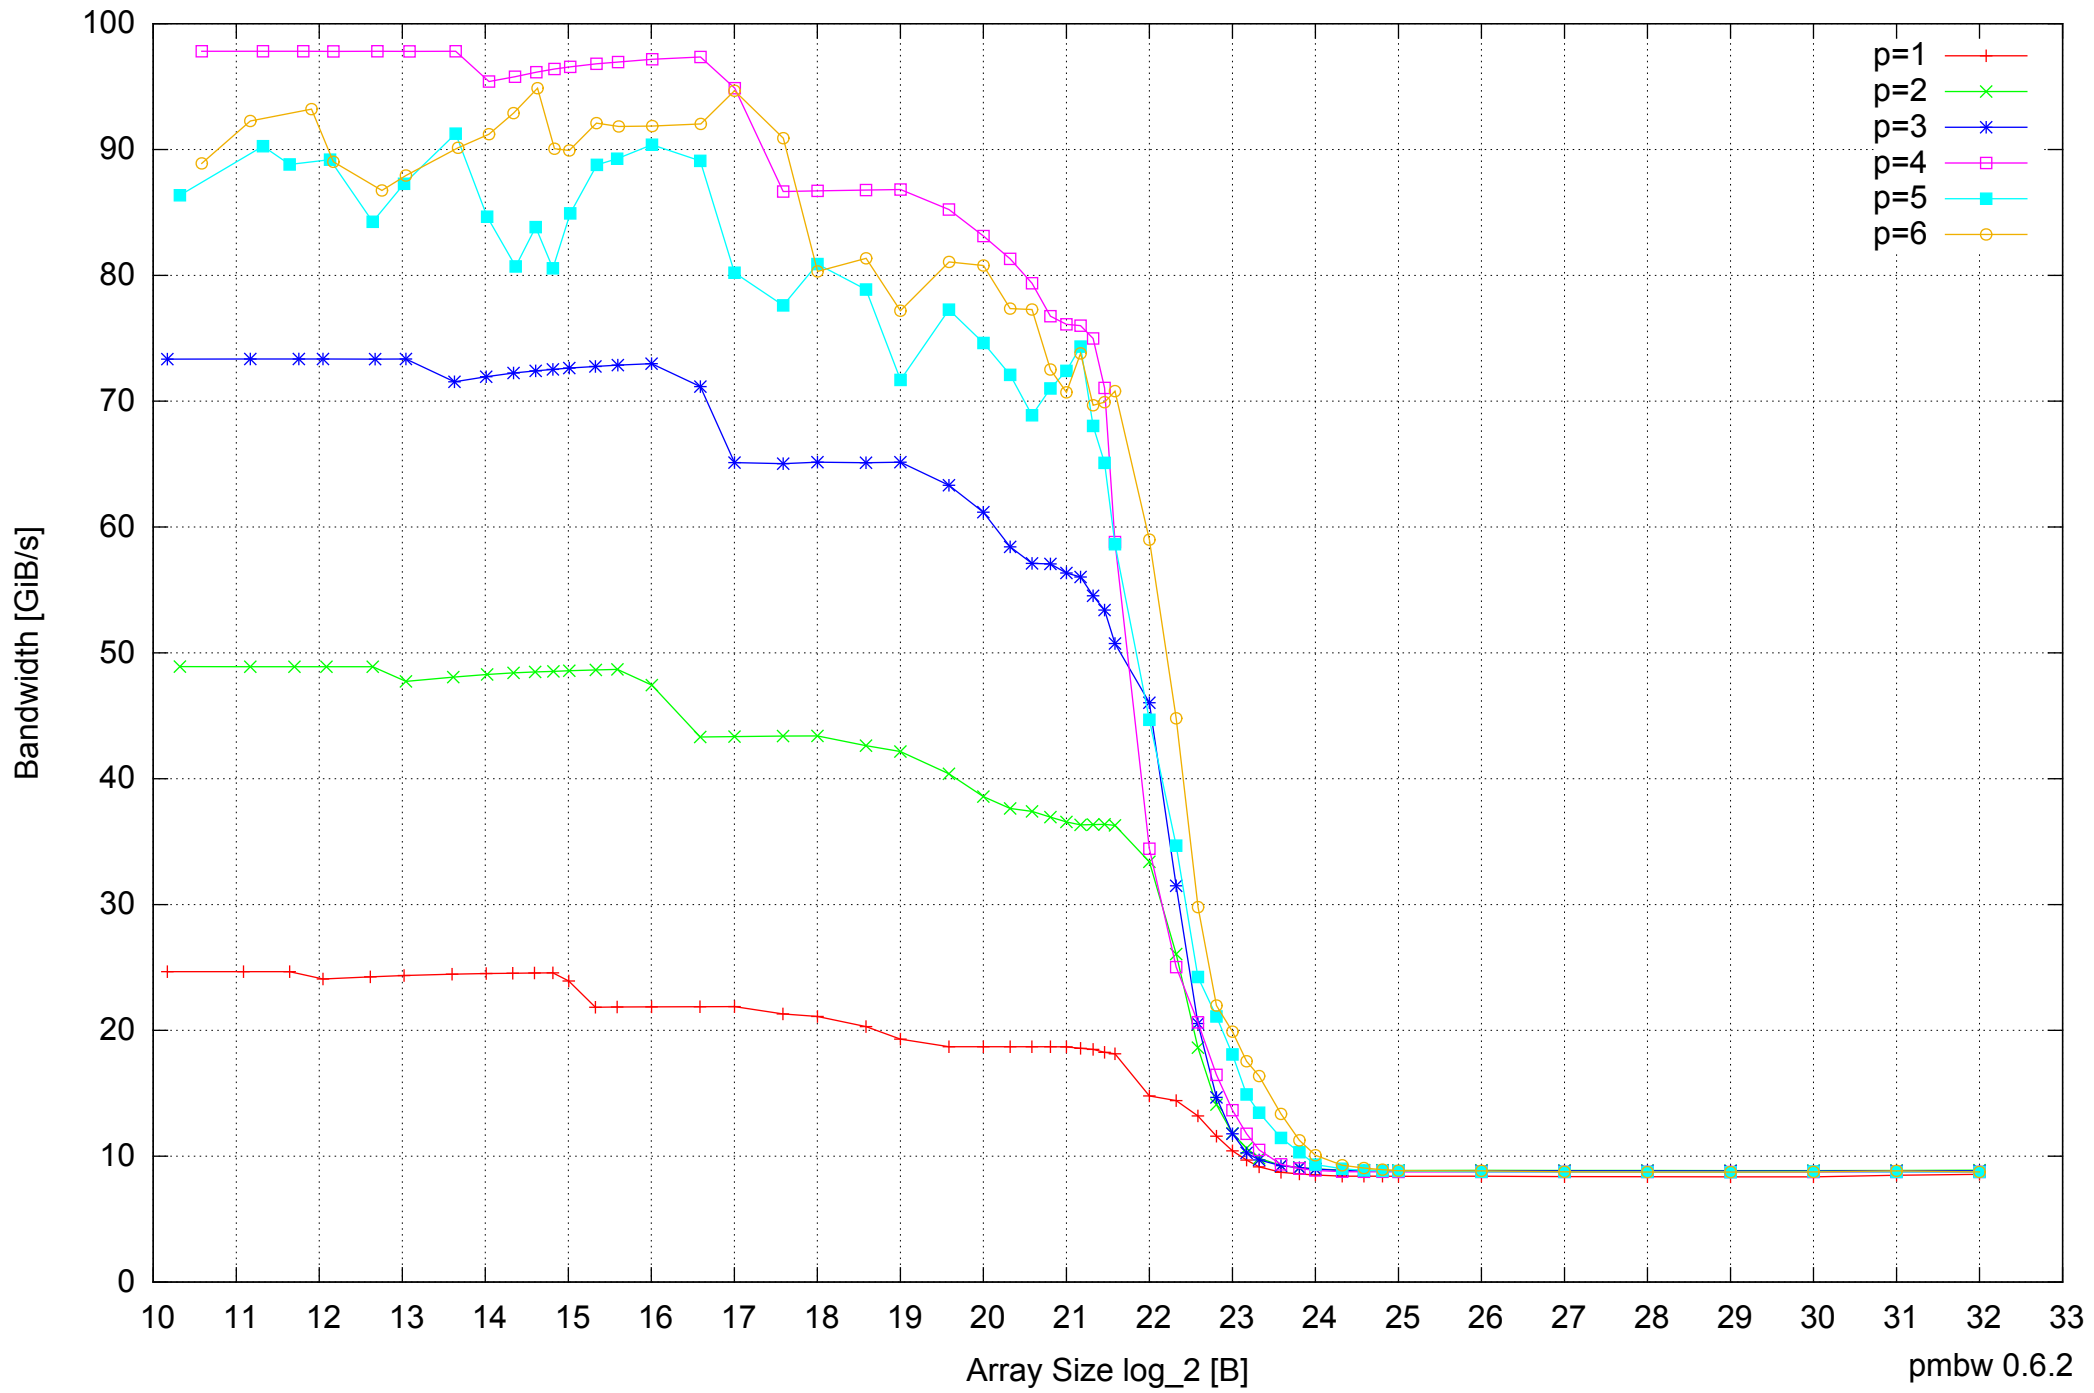

Intel Core i5-2500 8GB - Parallel Memory Access Time - ScanWrite64IndexUnrollLoop

Intel Core i5-2500 8GB - Parallel Memory Bandwidth - ScanWrite64IndexUnrollLoop