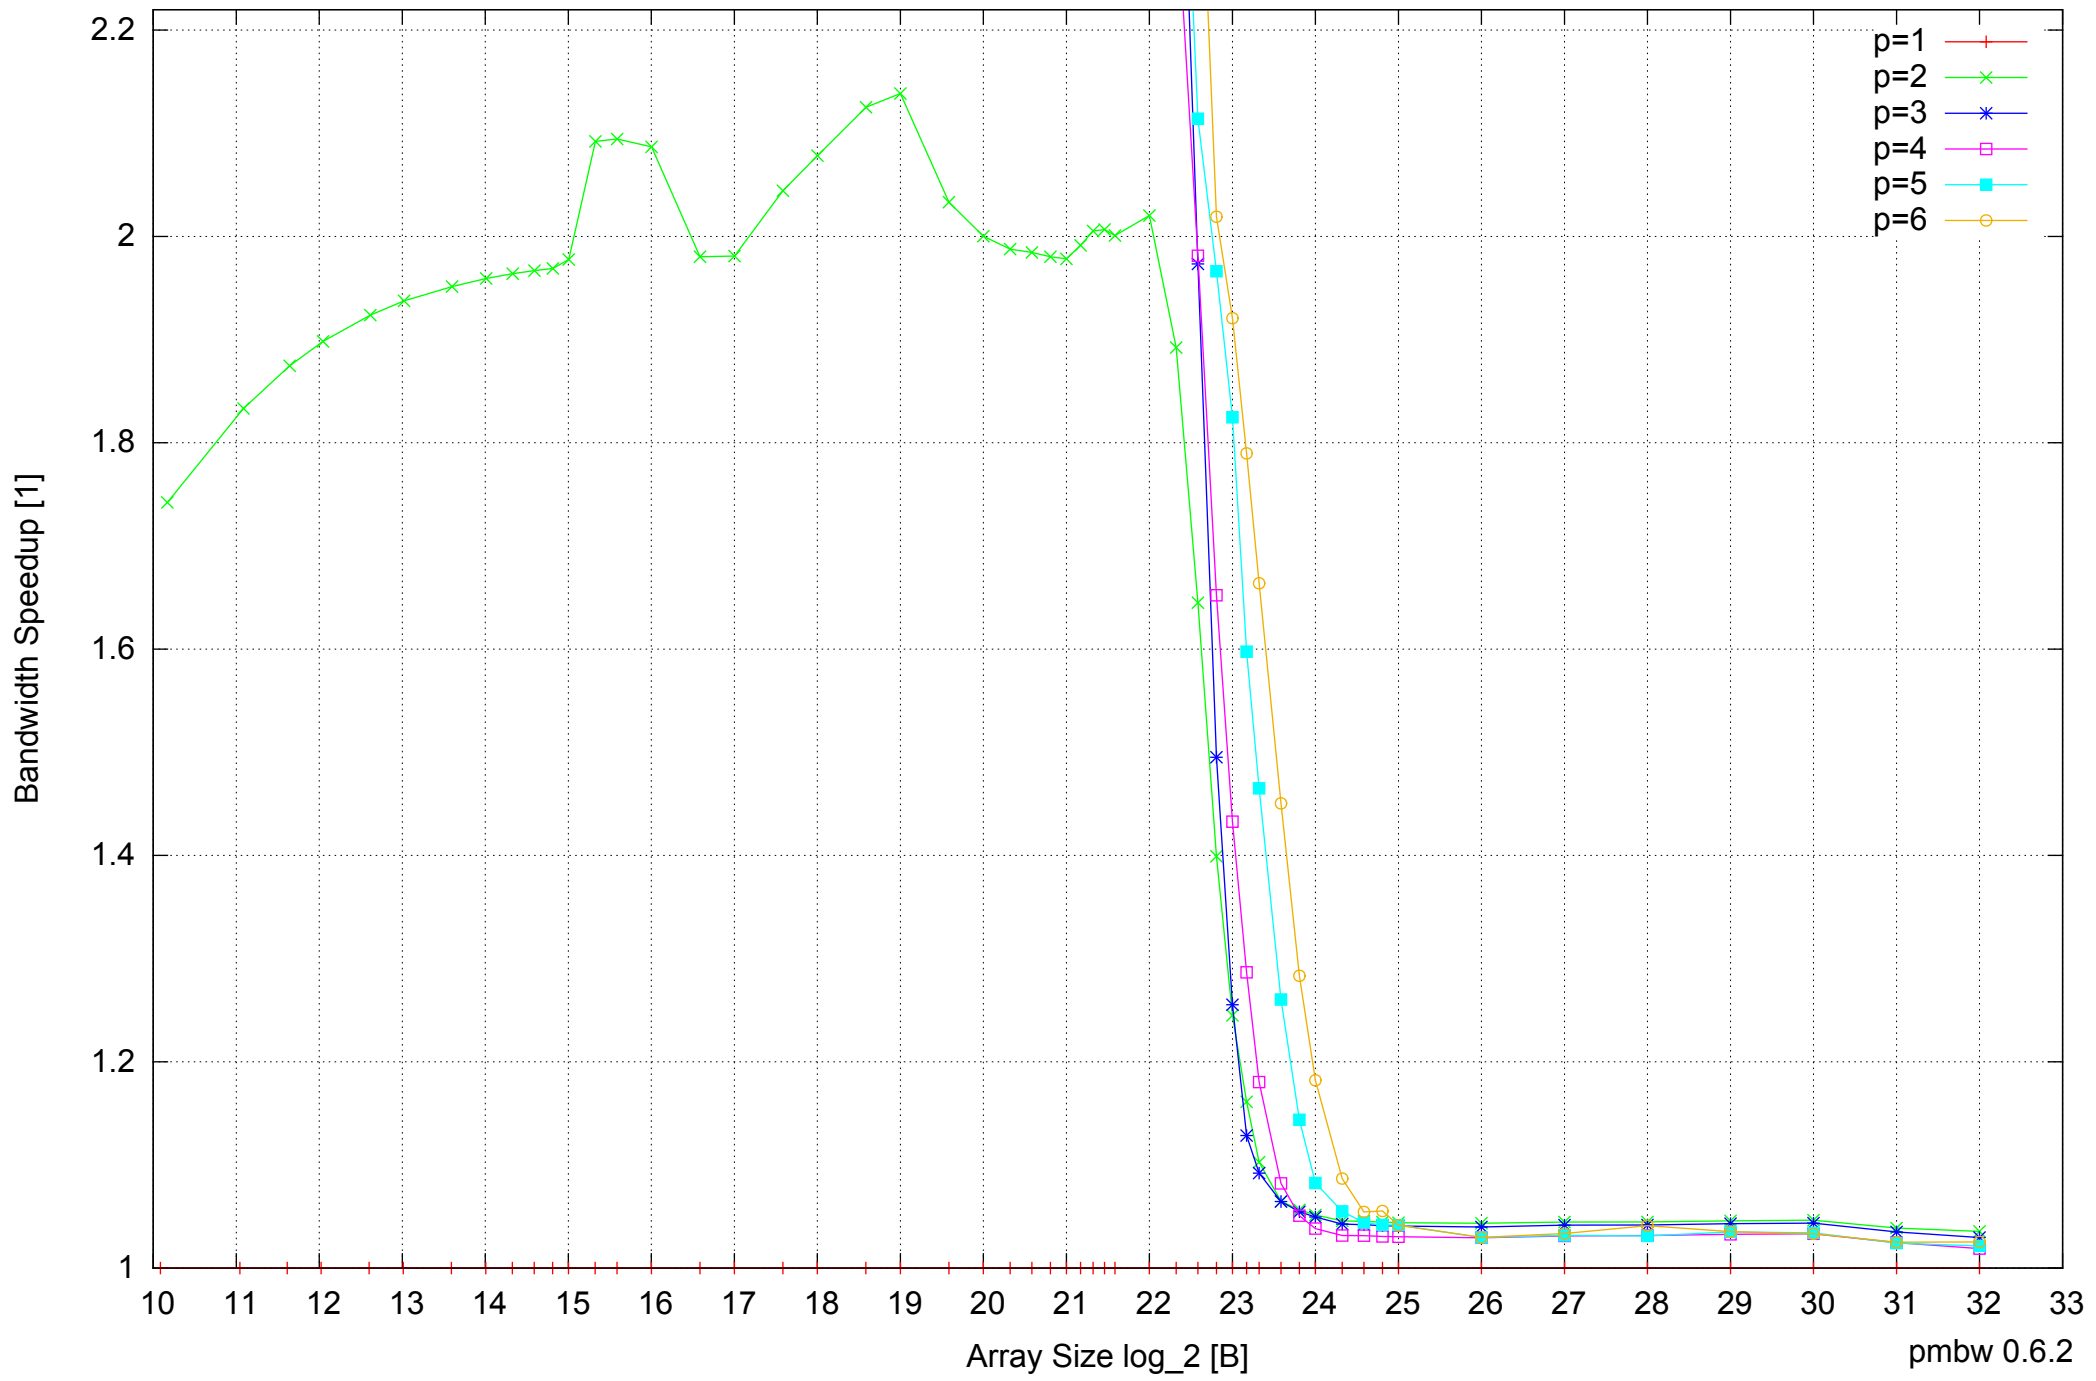

Intel Core i5-2500 8GB - Parallel Memory Bandwidth - ScanWrite32PtrUnrollLoop

Intel Core i5-2500 8GB - Speedup of Parallel Memory Bandwidth (enlarged) - ScanWrite32PtrSimpleLoop