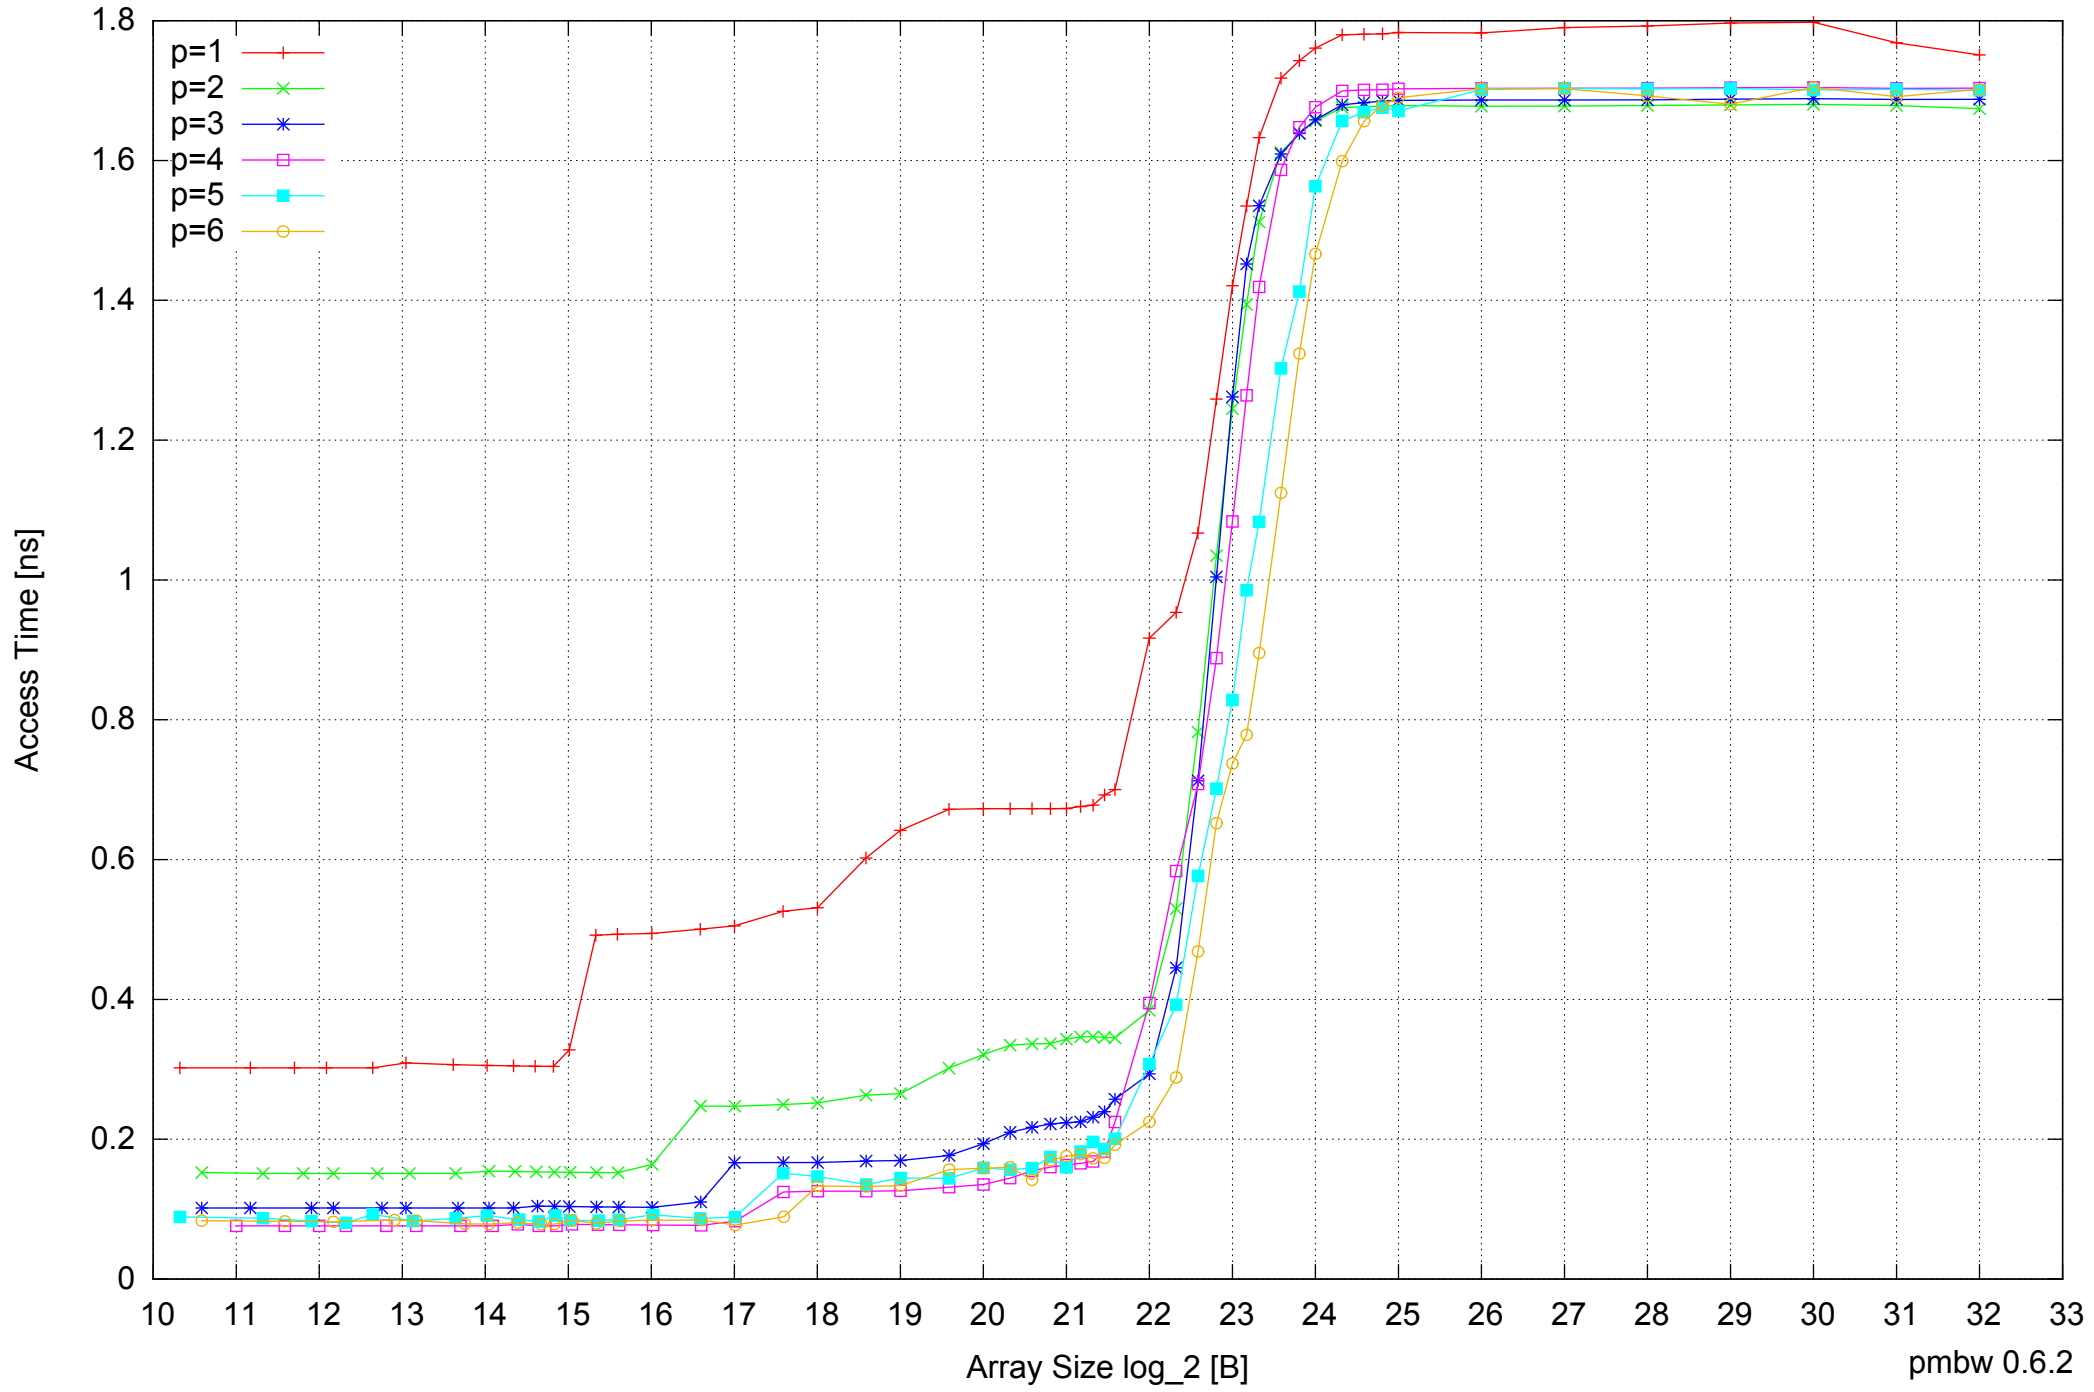

Intel Core i5-2500 8GB - Speedup of Parallel Memory Bandwidth - ScanWrite128PtrUnrollLoop

Intel Core i5-2500 8GB - Parallel Memory Access Time - ScanWrite128PtrUnrollLoop