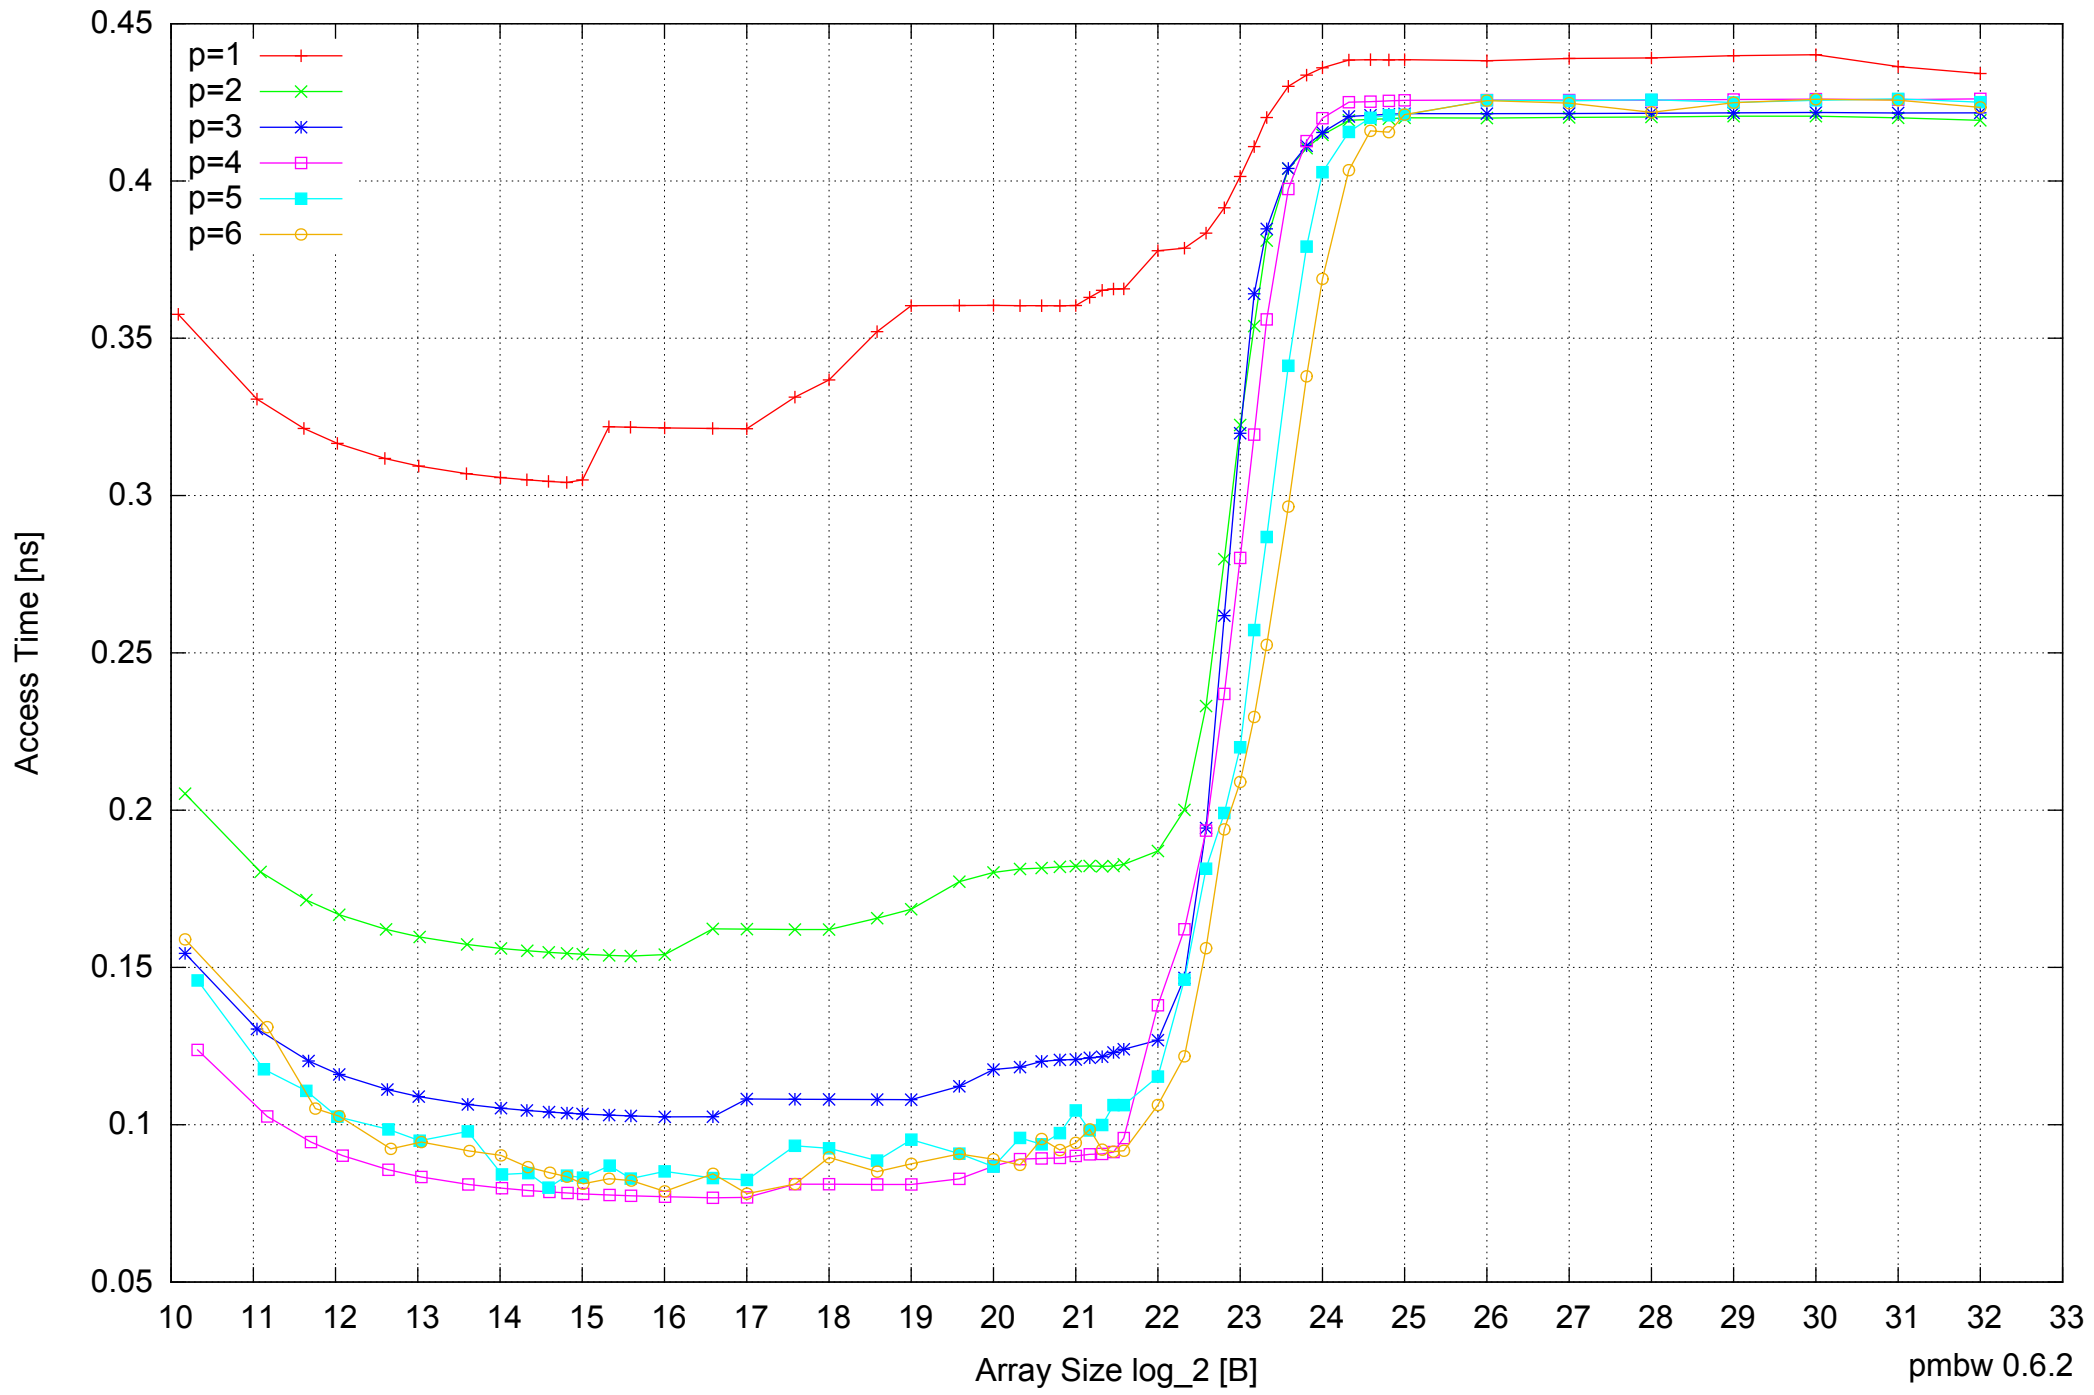

Intel Core i5-2500 8GB - Speedup of Parallel Memory Bandwidth - ScanWrite32PtrSimpleLoop

Intel Core i5-2500 8GB - Parallel Memory Access Time - ScanWrite32PtrSimpleLoop