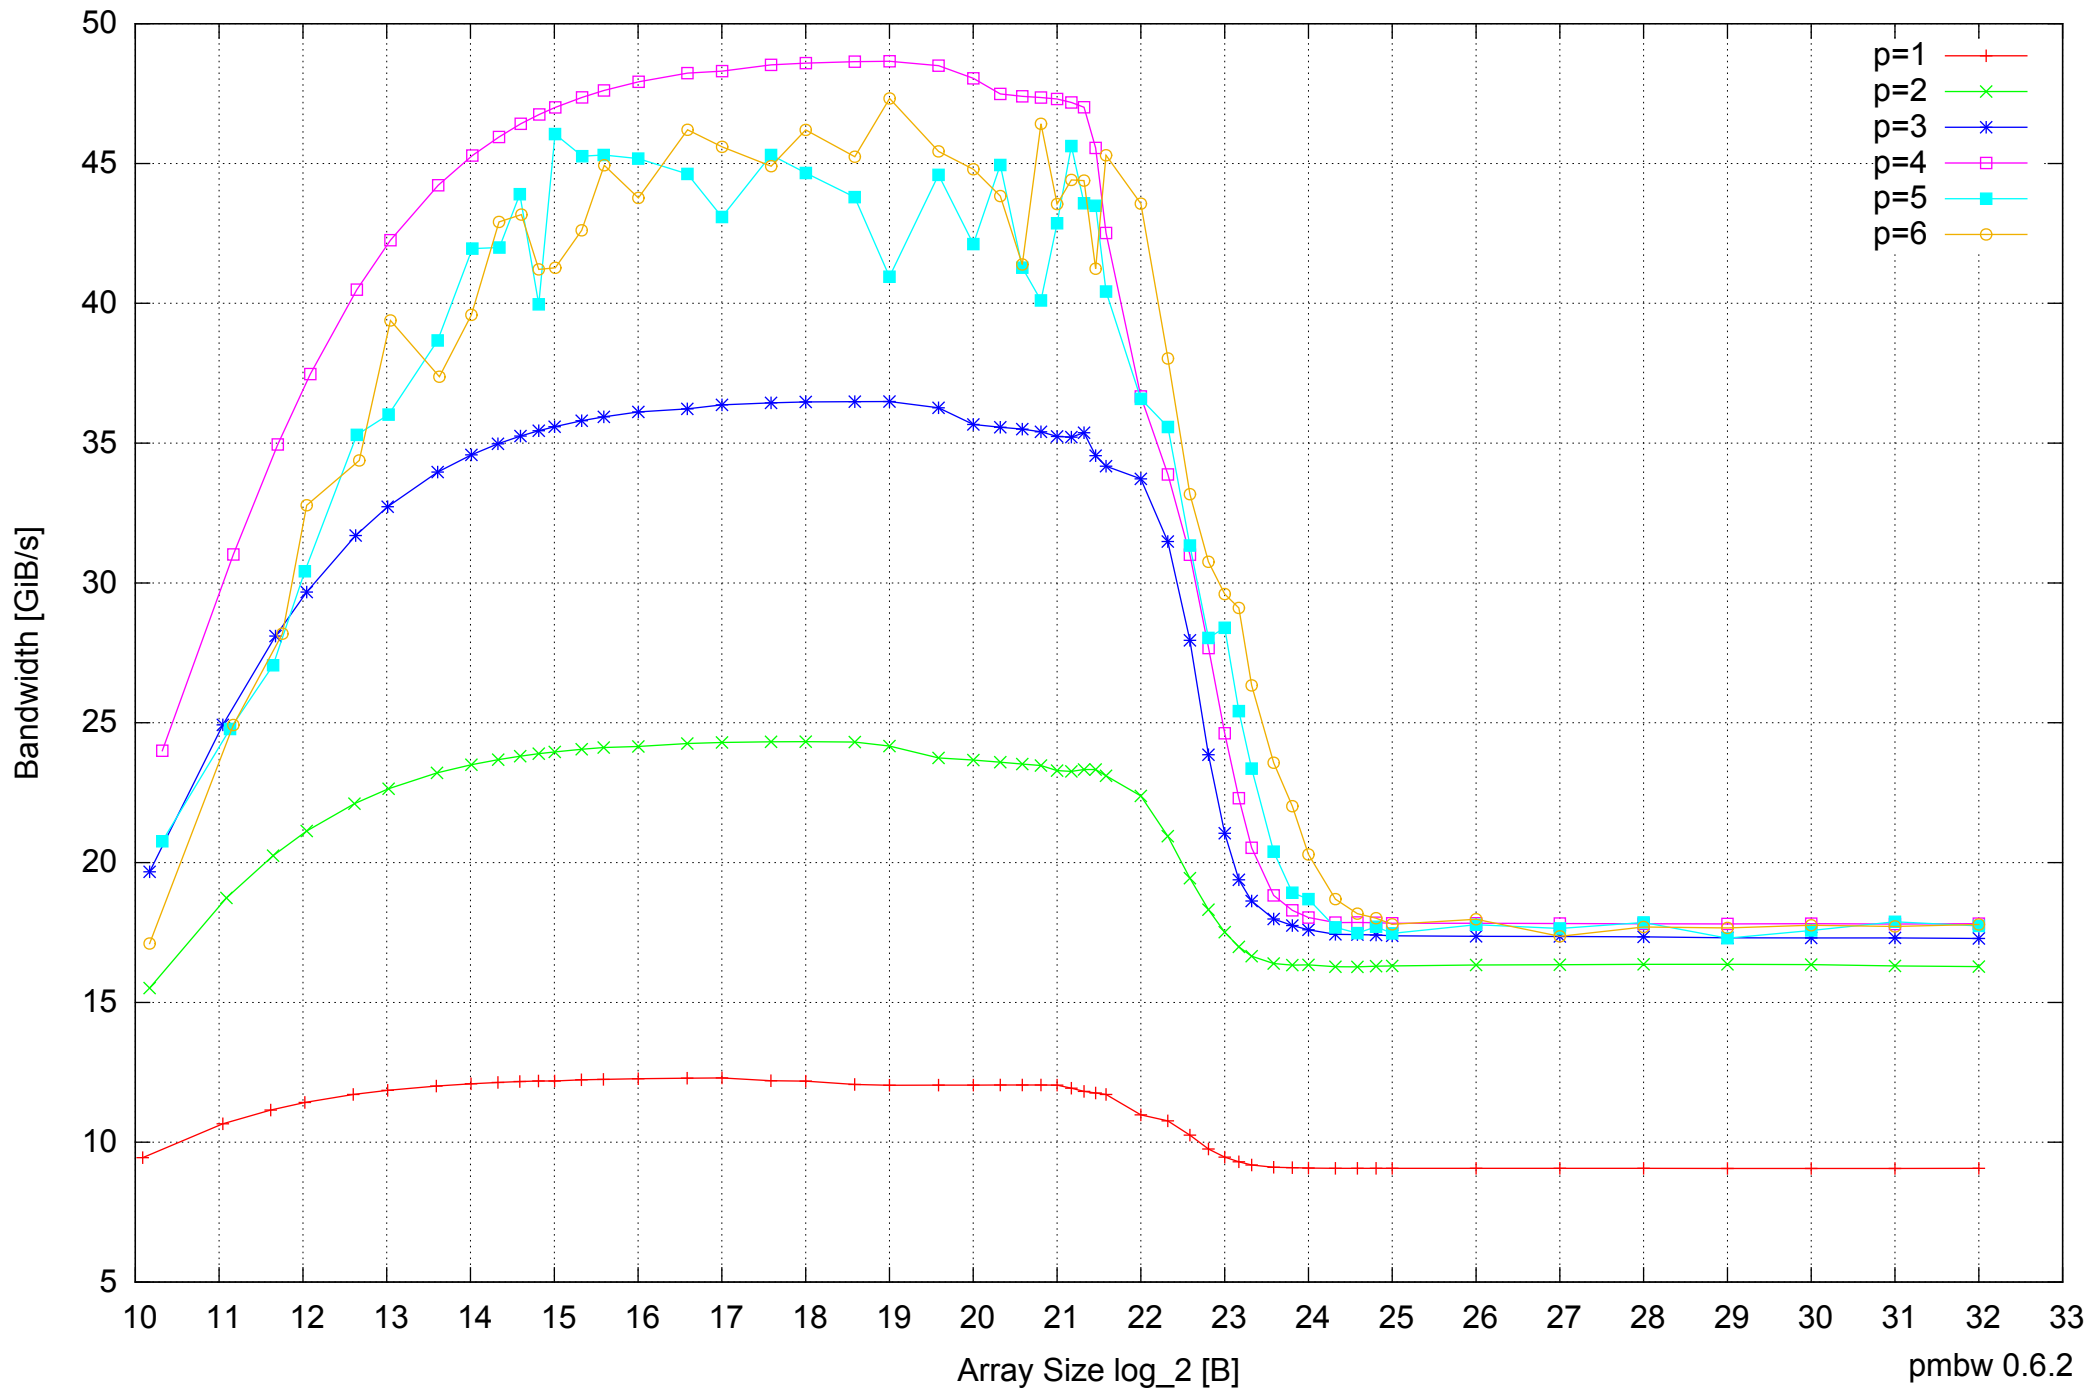

Intel Core i5-2500 8GB - Parallel Memory Access Time - ScanRead32PtrSimpleLoop

Intel Core i5-2500 8GB - Parallel Memory Bandwidth - ScanRead32PtrSimpleLoop