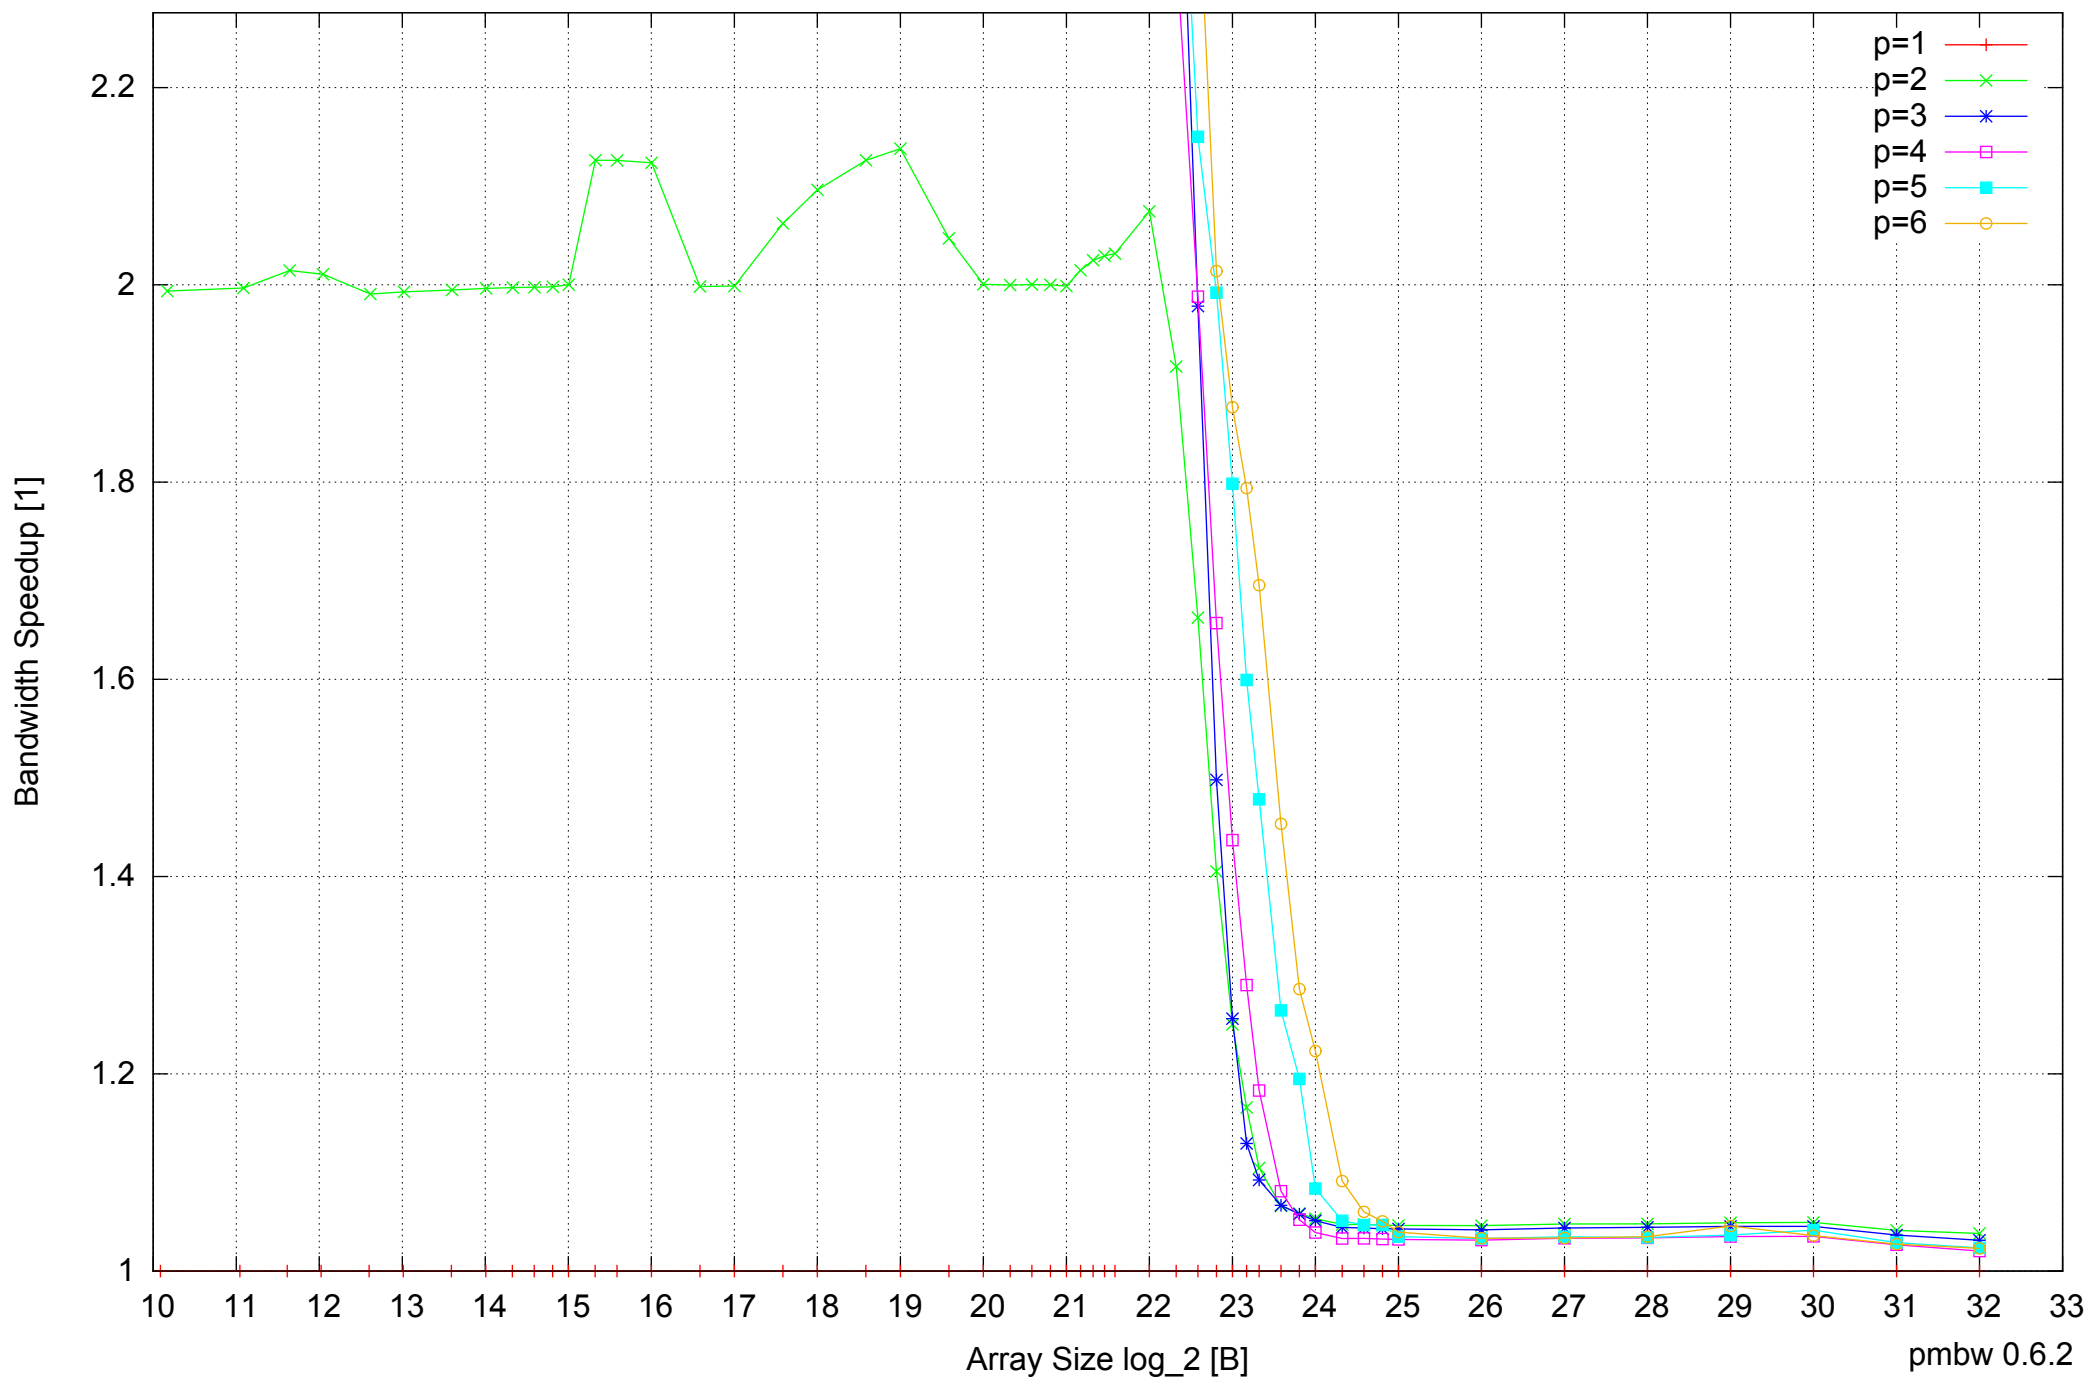

Intel Core i5-2500 8GB - Parallel Memory Bandwidth - ScanRead32PtrSimpleLoop

Intel Core i5-2500 8GB - Speedup of Parallel Memory Bandwidth (enlarged) - ScanWrite32PtrUnrollLoop