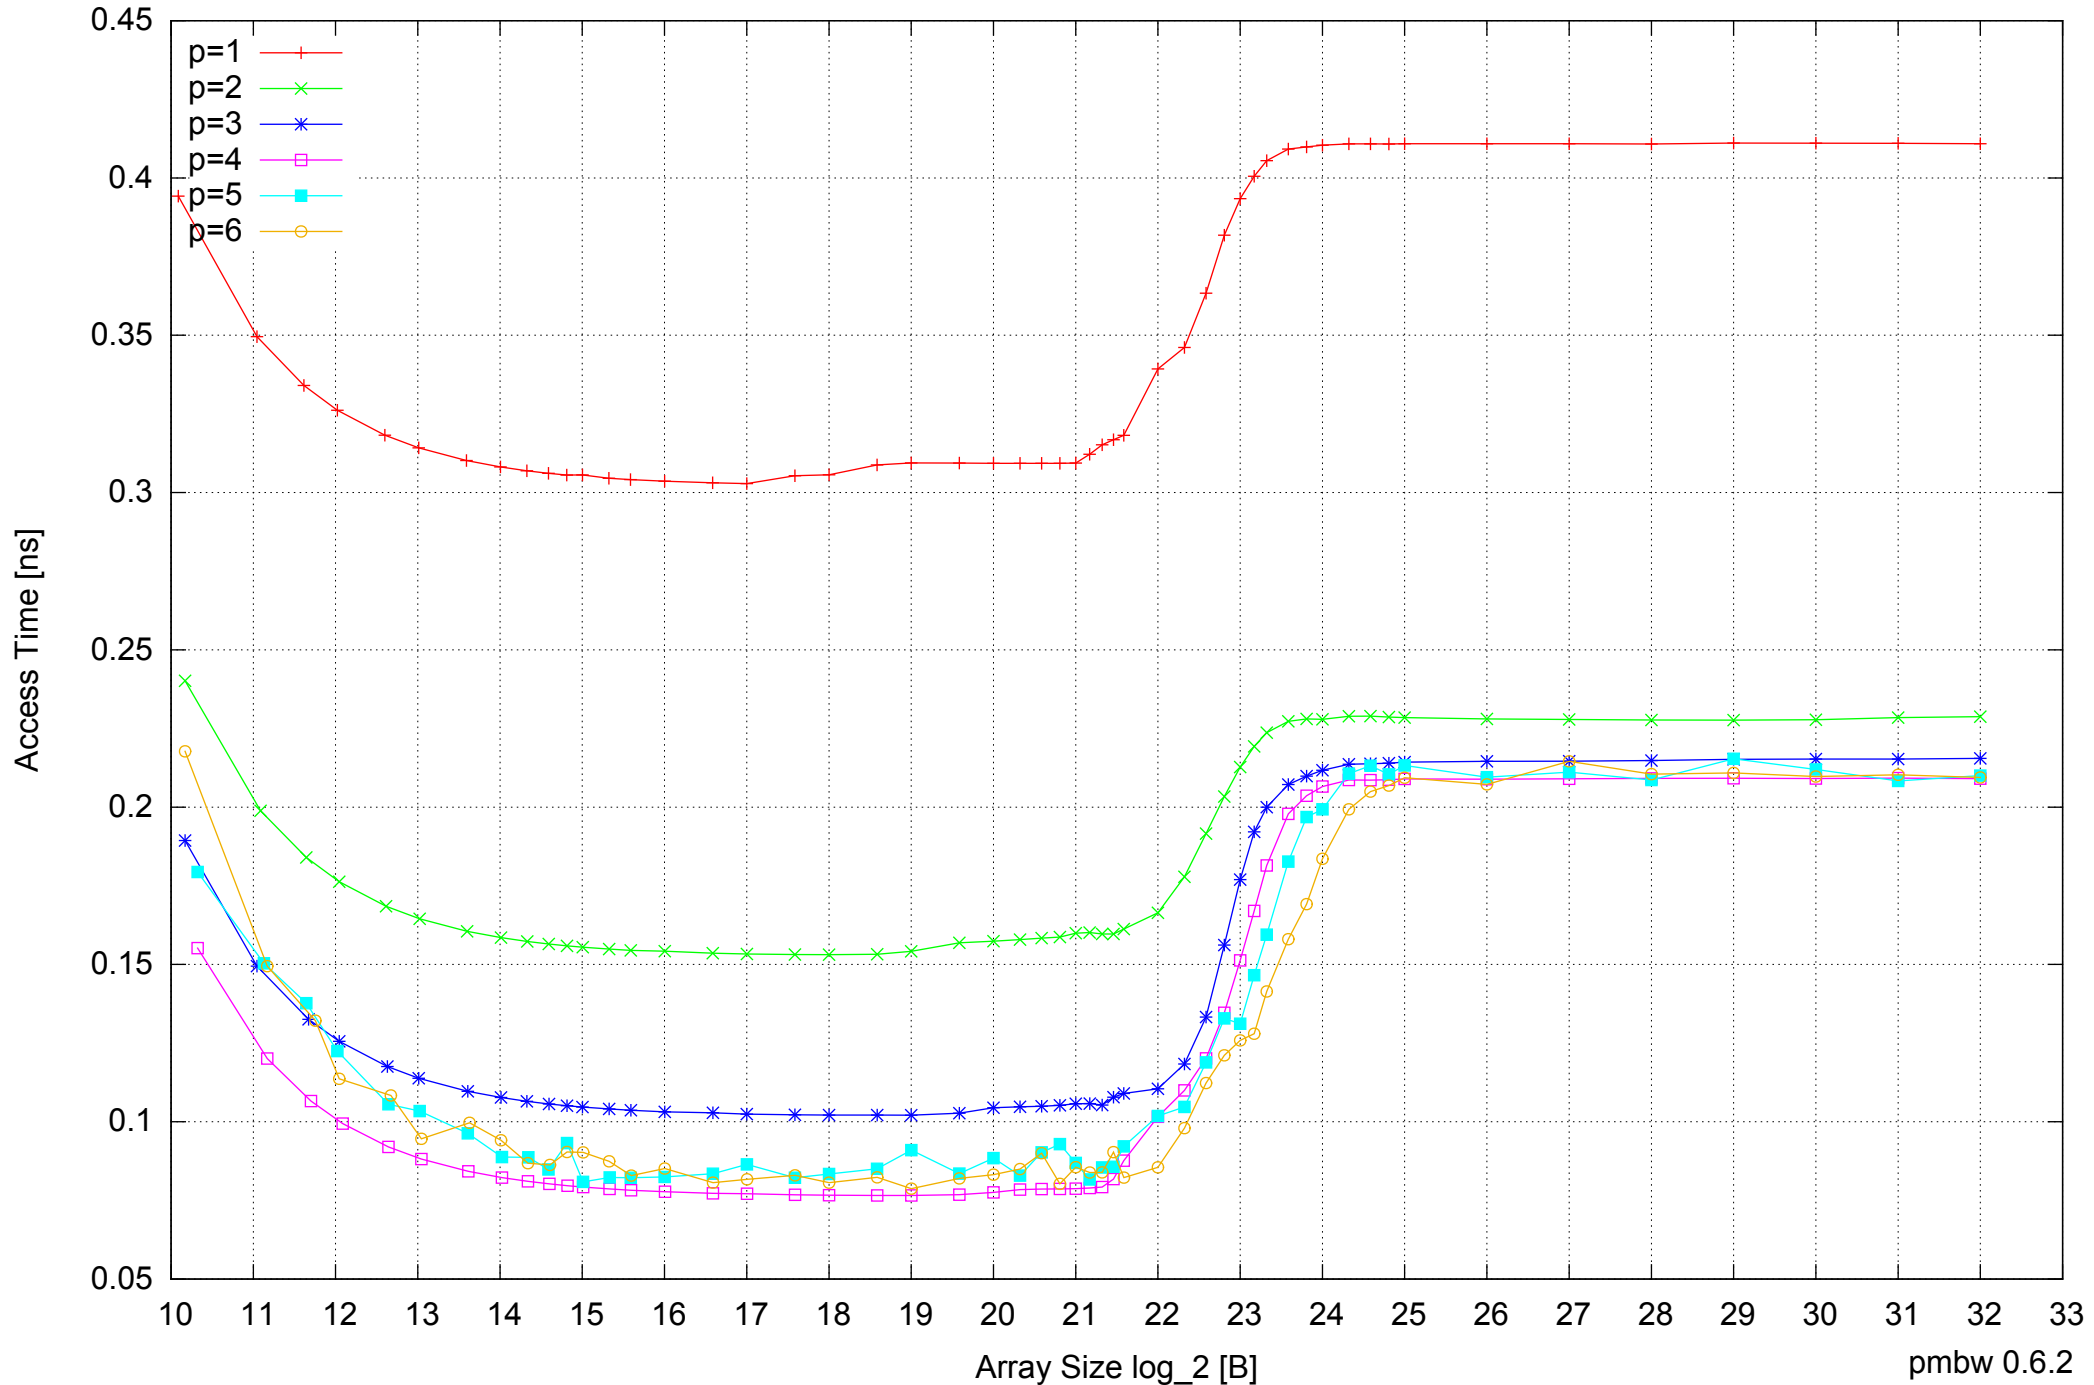

Intel Core i5-2500 8GB - Speedup of Parallel Memory Bandwidth - ScanRead32PtrSimpleLoop

Intel Core i5-2500 8GB - Parallel Memory Access Time - ScanRead32PtrSimpleLoop