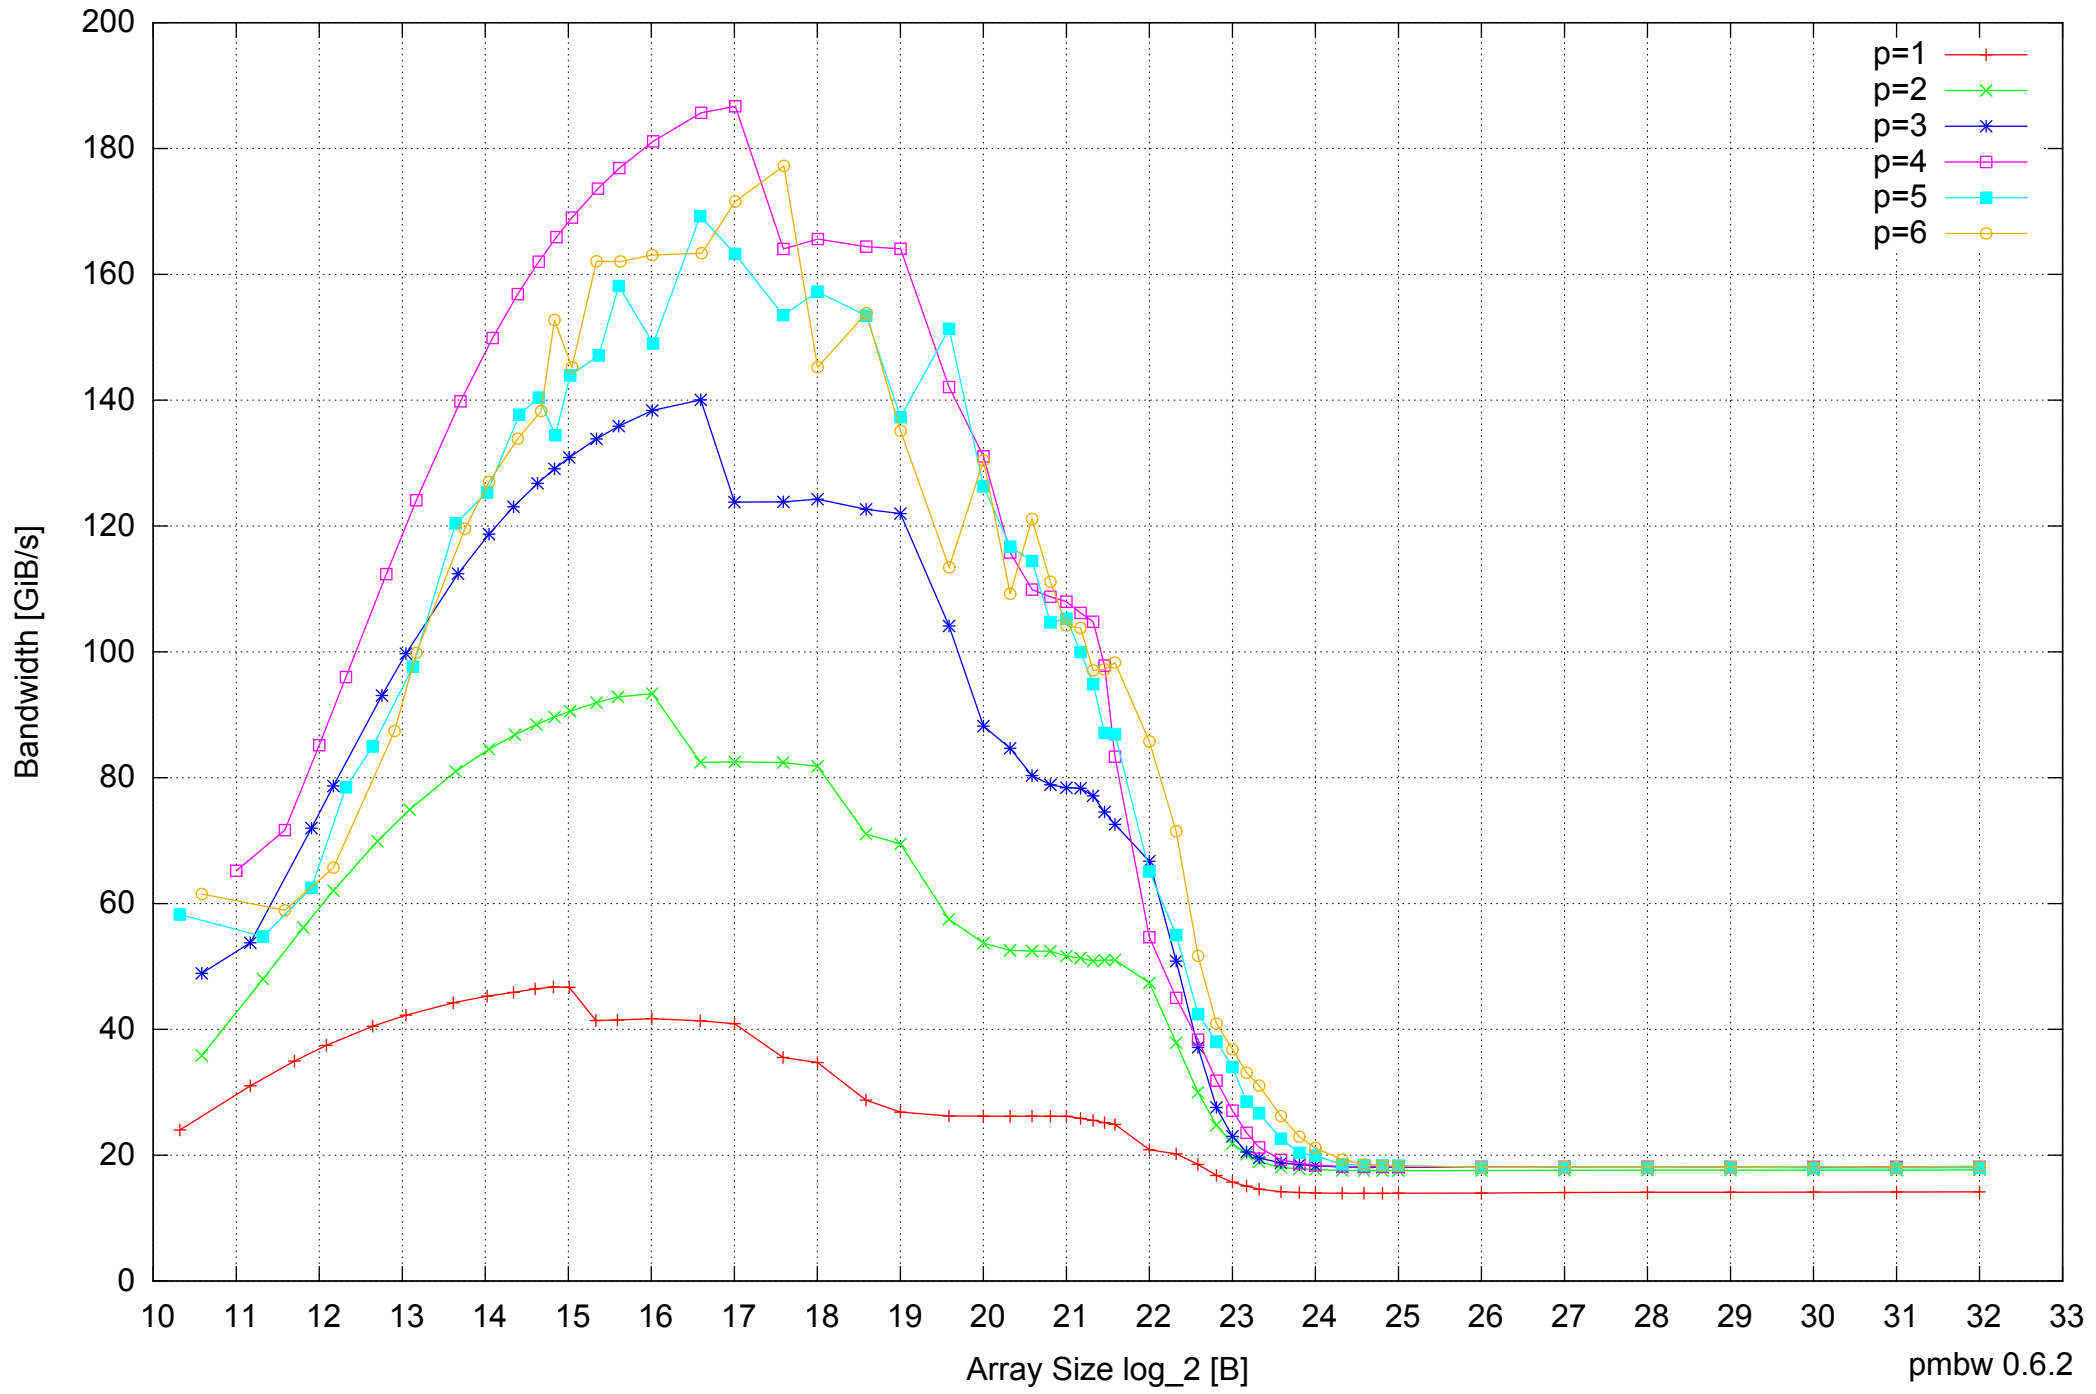

Intel Core i5-2500 8GB - Parallel Memory Access Time - ScanWrite128PtrUnrollLoop

Intel Core i5-2500 8GB - Speedup of Parallel Memory Bandwidth - ScanWrite128PtrUnrollLoop

Intel Core i5-2500 8GB - Speedup of Parallel Memory Bandwidth (enlarged) - ScanWrite128PtrUnrollLoop

Intel Core i5-2500 8GB - Parallel Memory Bandwidth - ScanRead128PtrSimpleLoop

Intel Core i5-2500 8GB - Parallel Memory Access Time - ScanRead128PtrSimpleLoop

Intel Core i5-2500 8GB - Speedup of Parallel Memory Bandwidth - ScanRead128PtrSimpleLoop