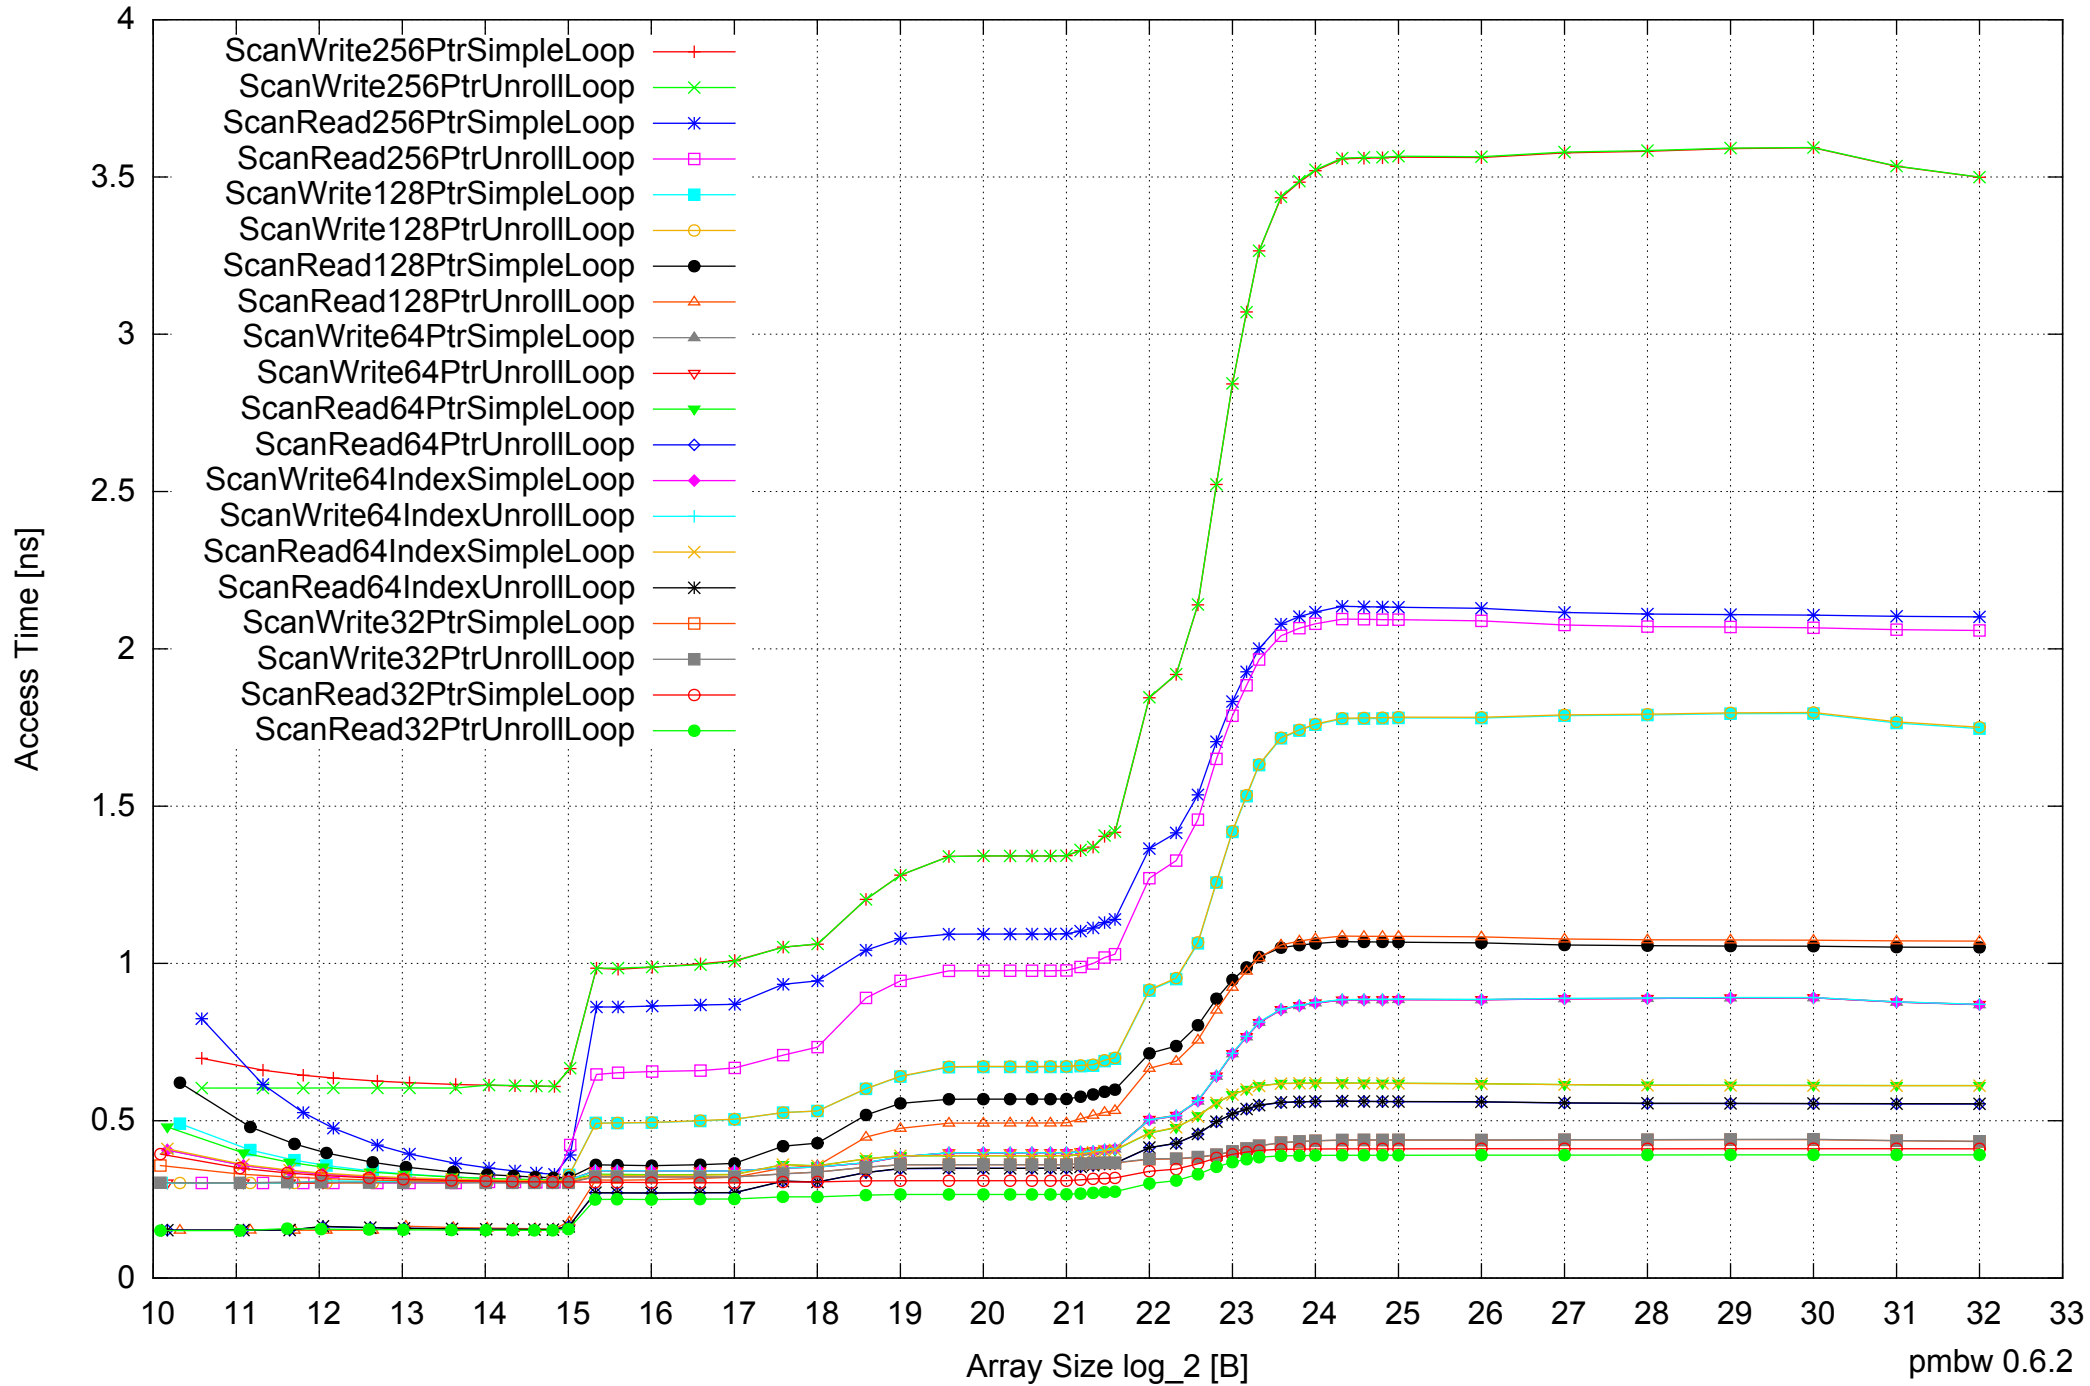

Intel Core i5-2500 8GB - One Thread Memory Bandwidth

Intel Core i5-2500 8GB - One Thread Memory Latency (Access Time)

Intel Core i5-2500 8GB - One Thread Memory Latency (excluding Permutation)

Intel Core i5-2500 8GB - One Thread Memory Bandwidth (only 64-bit Reads)

Intel Core i5-2500 8GB - Parallel Memory Bandwidth - ScanWrite256PtrSimpleLoop

Intel Core i5-2500 8GB - Parallel Memory Access Time - ScanWrite256PtrSimpleLoop

Intel Core i5-2500 8GB - Speedup of Parallel Memory Bandwidth - ScanWrite256PtrSimpleLoop