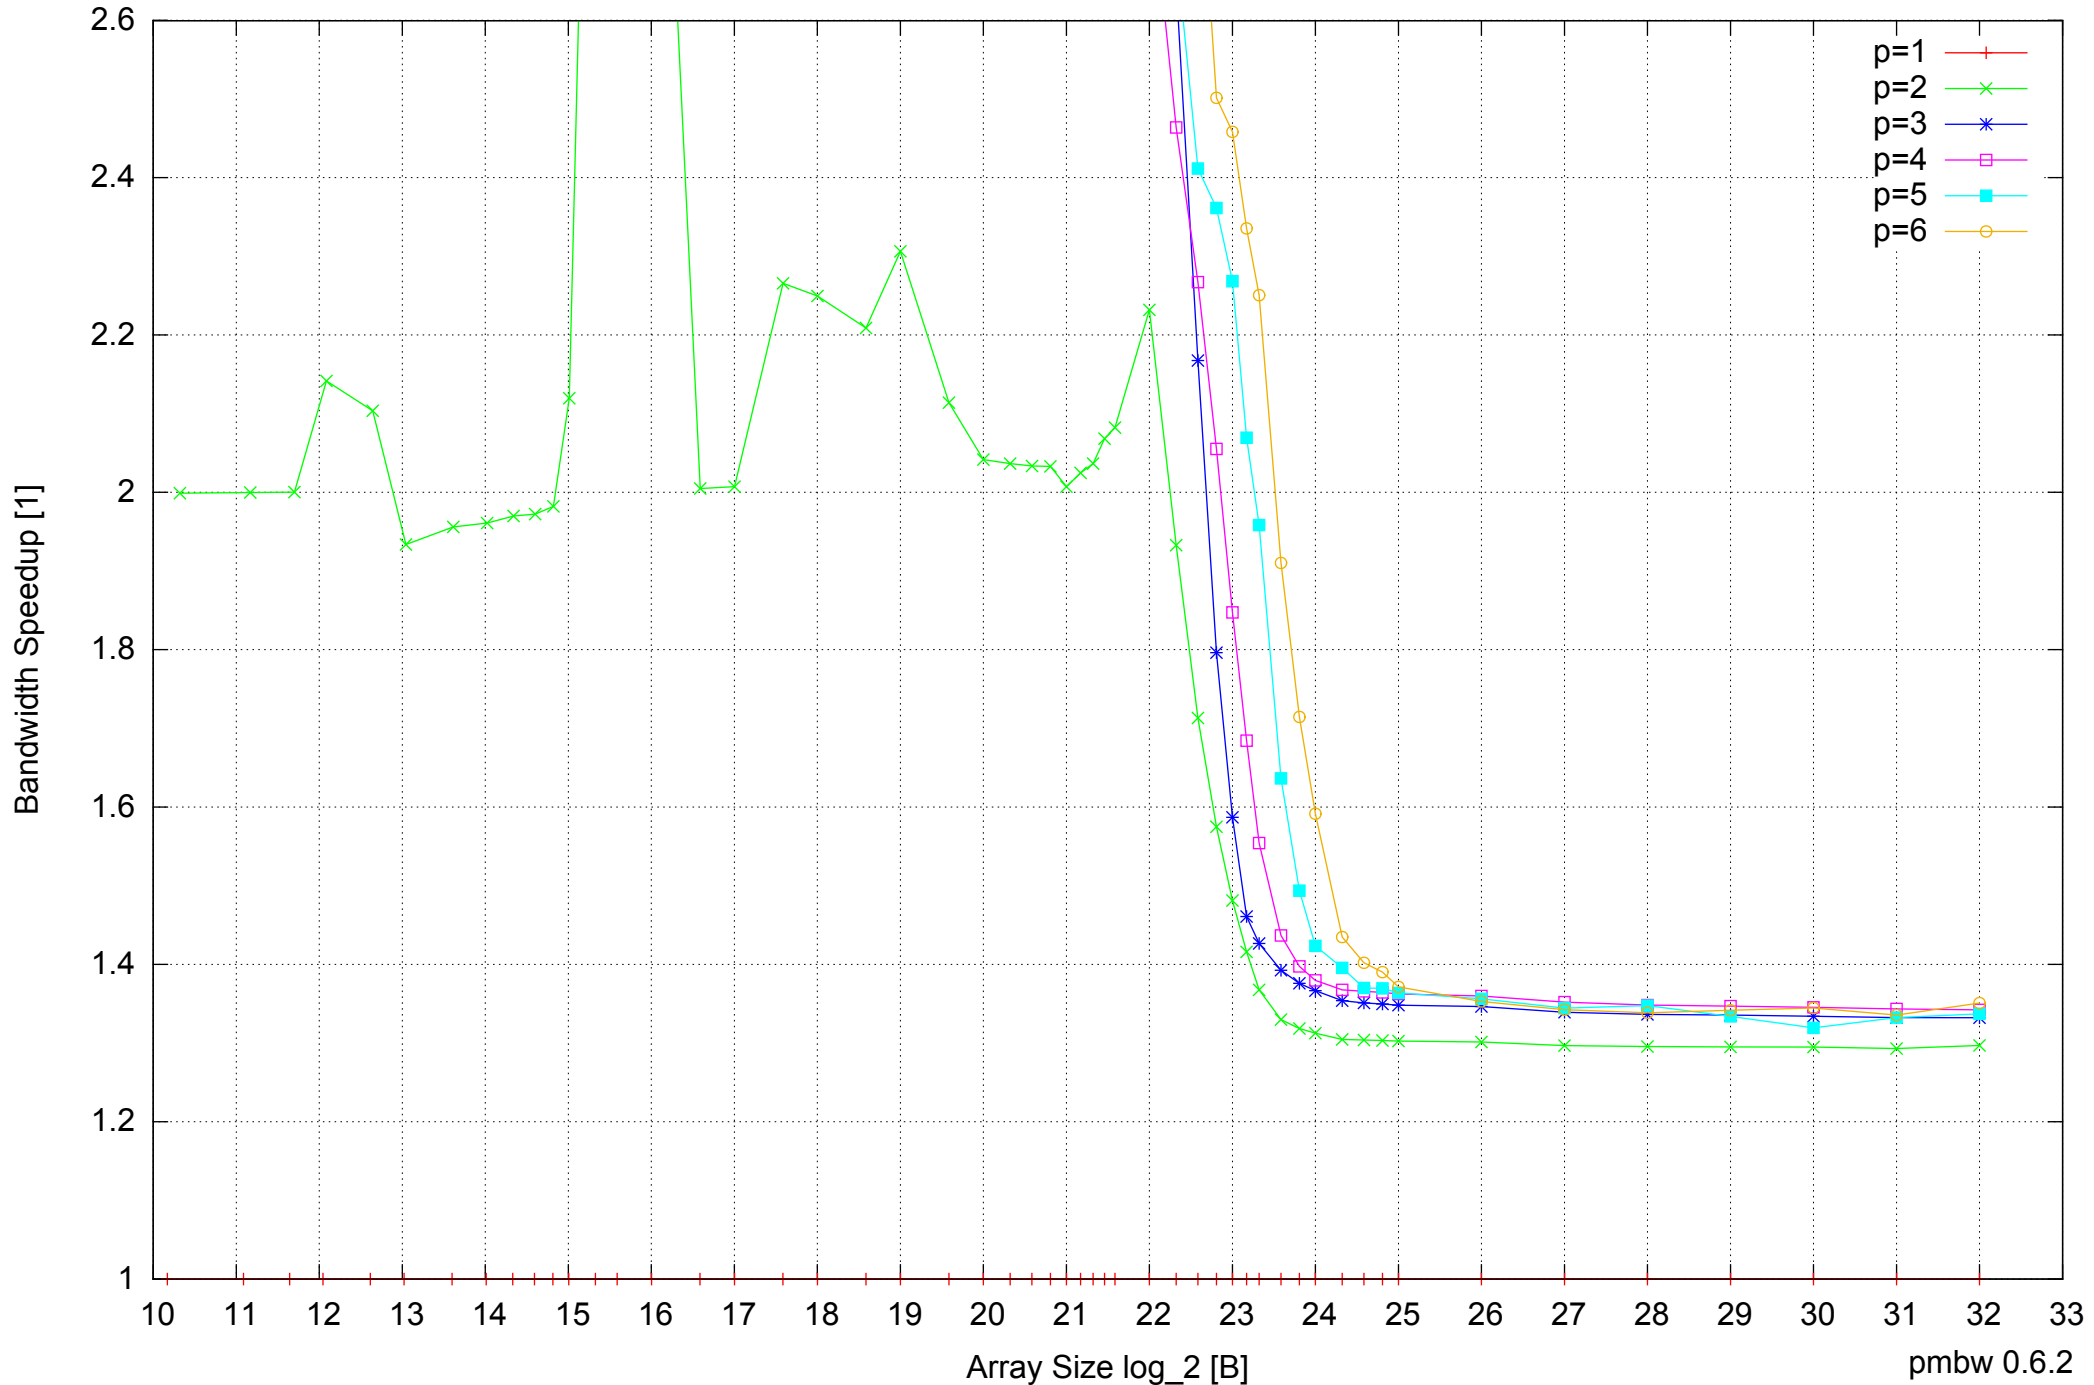

Intel Core i5-2500 8GB - Parallel Memory Bandwidth - ScanWrite64IndexSimpleLoop

Intel Core i5-2500 8GB - Speedup of Parallel Memory Bandwidth (enlarged) - ScanRead64PtrUnrollLoop