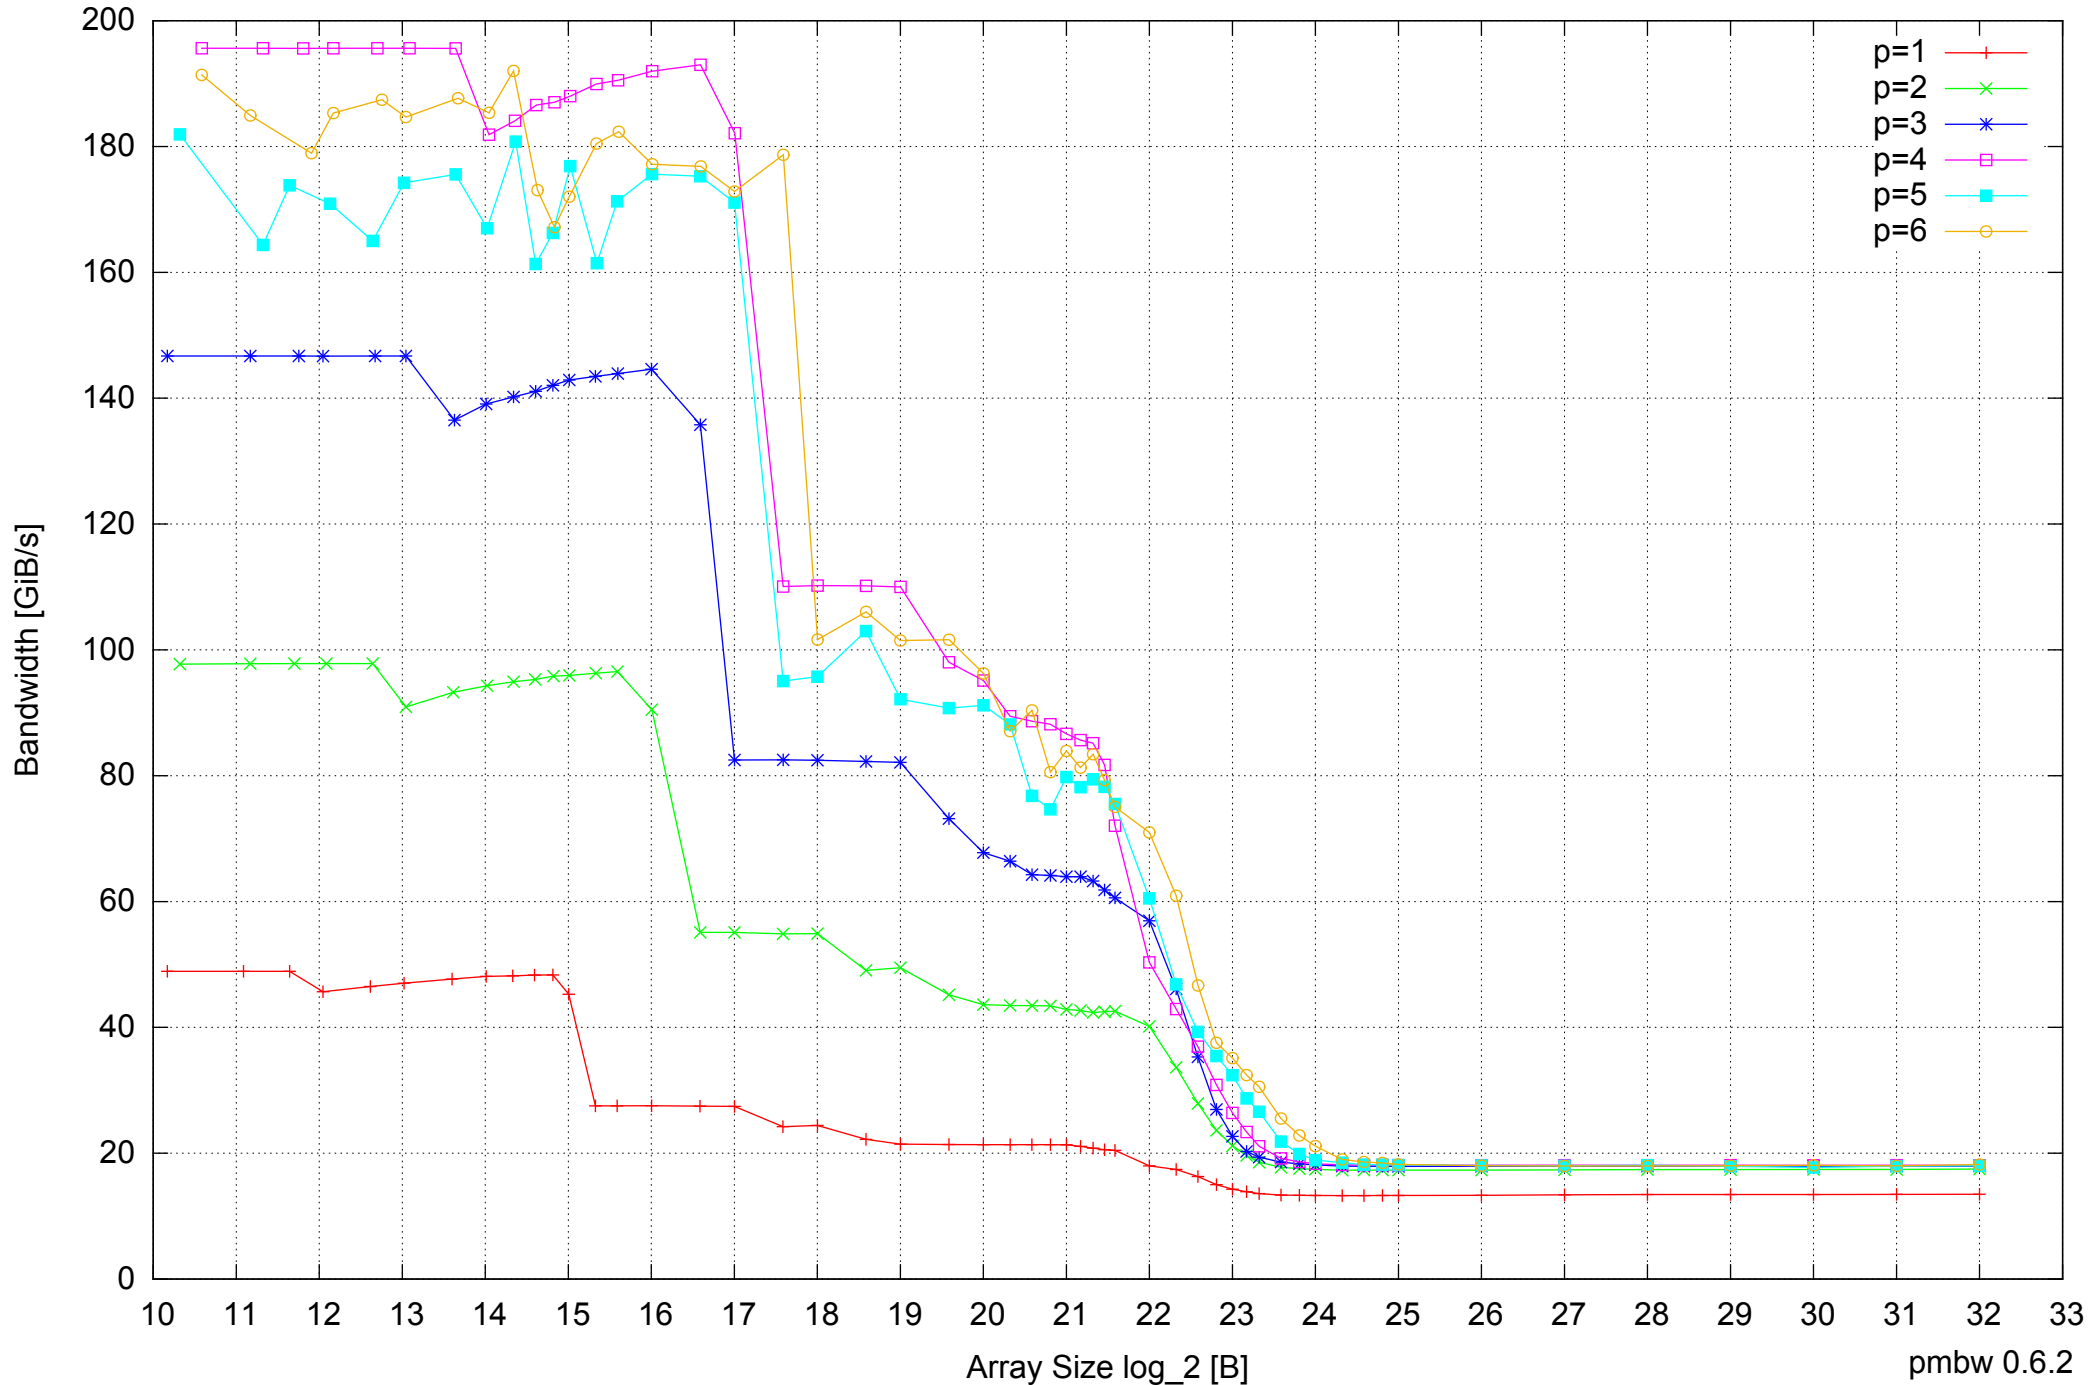

Intel Core i5-2500 8GB - Speedup of Parallel Memory Bandwidth - ScanRead64PtrSimpleLoop

Intel Core i5-2500 8GB - Speedup of Parallel Memory Bandwidth (enlarged) - ScanRead64PtrSimpleLoop

Intel Core i5-2500 8GB - Parallel Memory Bandwidth - ScanRead64PtrUnrollLoop