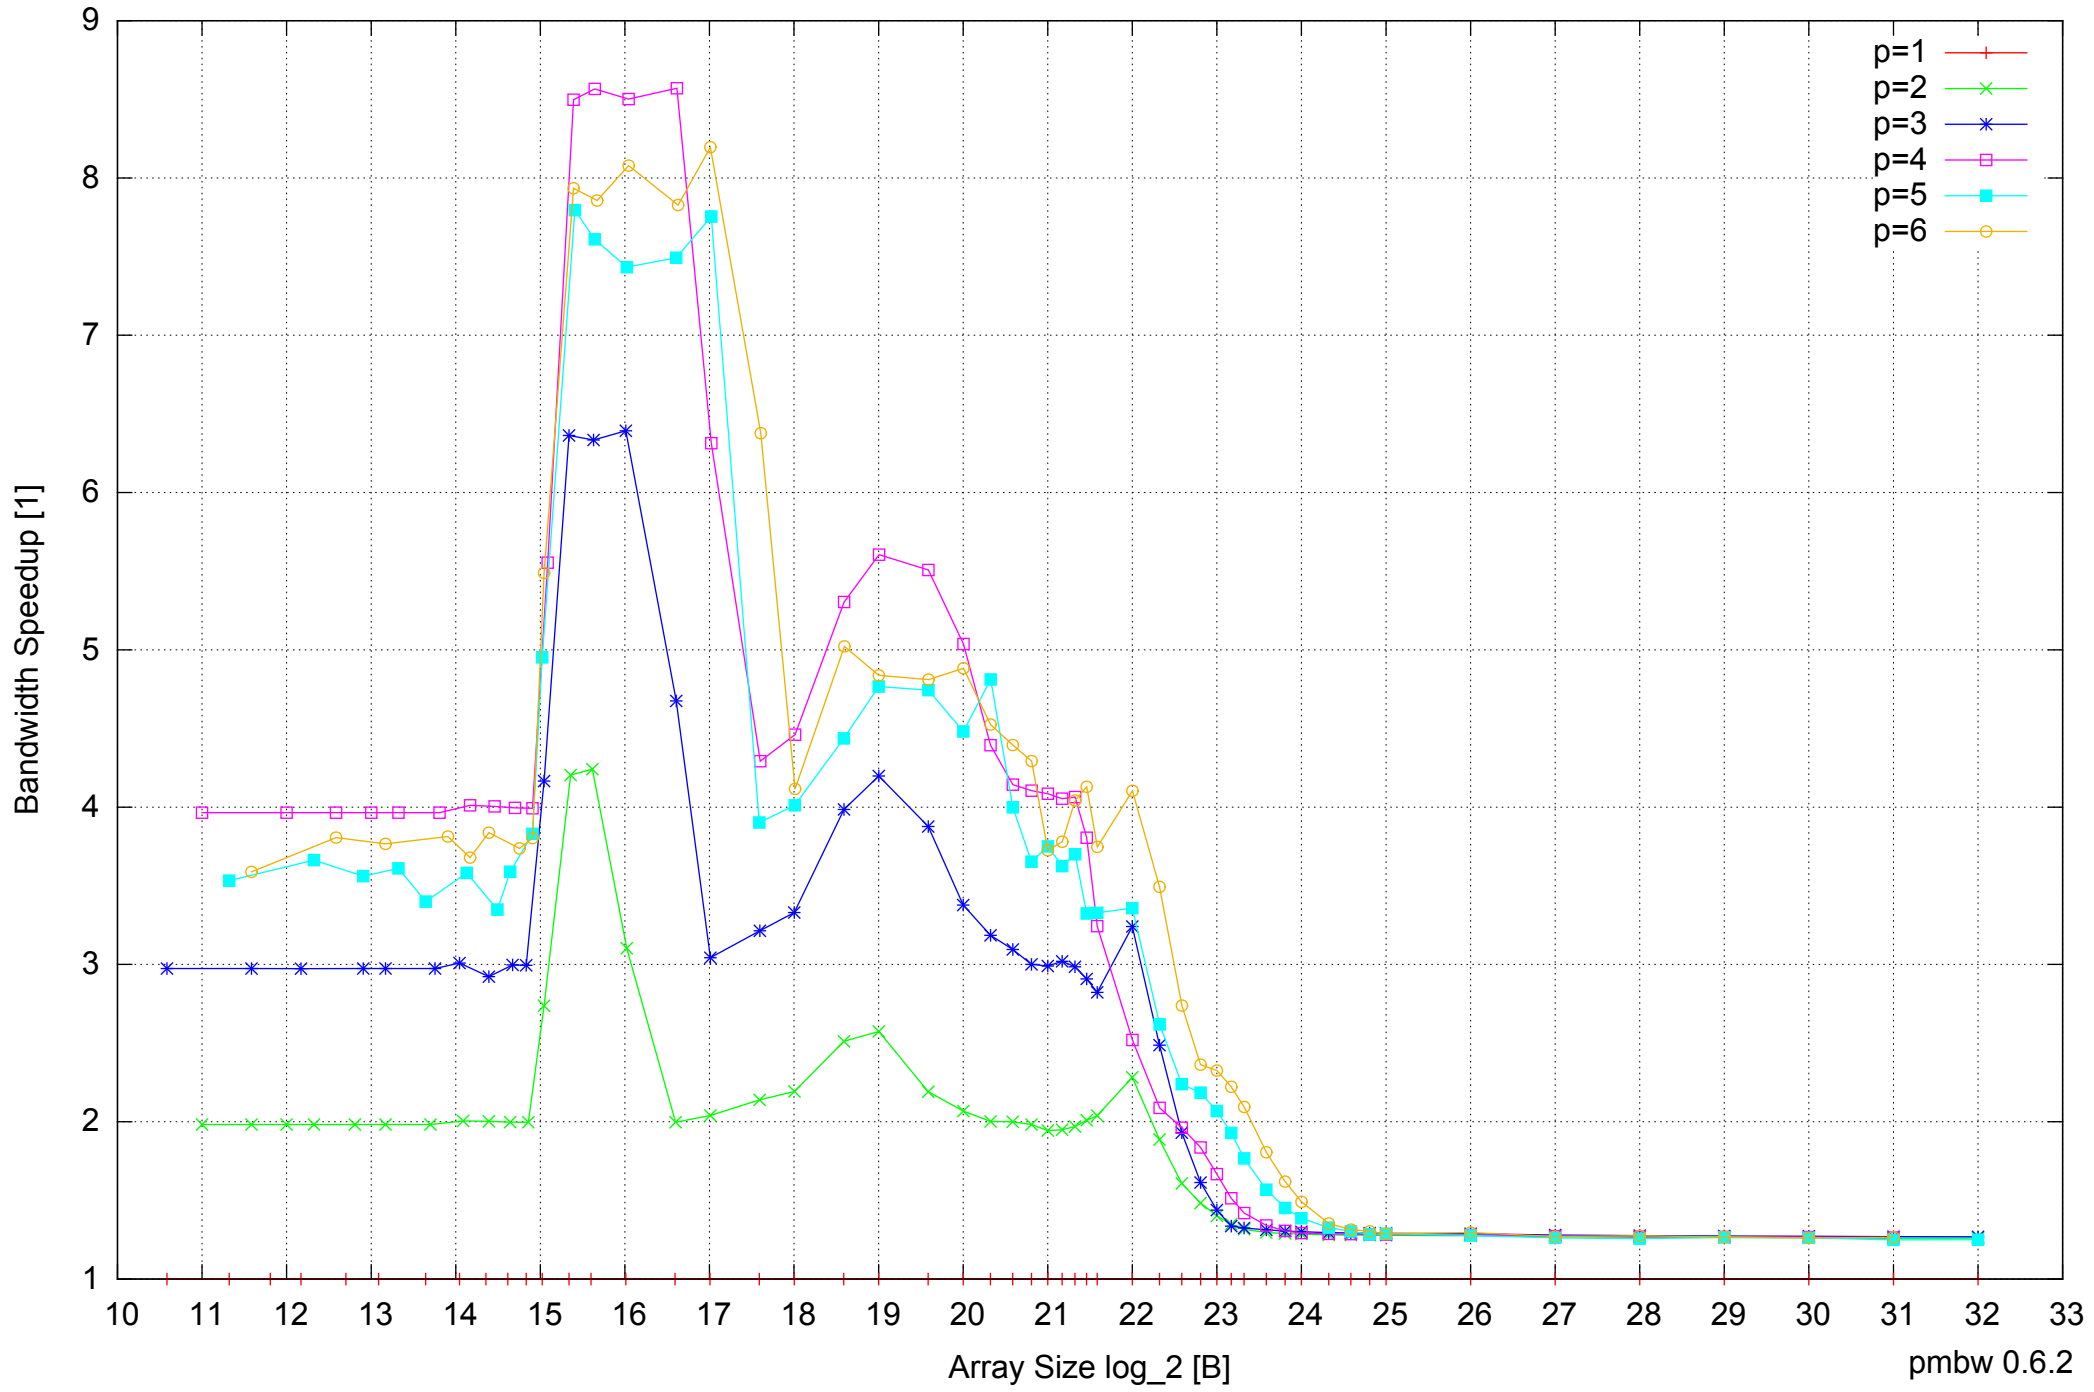

Intel Core i5-2500 8GB - Speedup of Parallel Memory Bandwidth (enlarged) - ScanRead256PtrUnrollLoop

Intel Core i5-2500 8GB - Speedup of Parallel Memory Bandwidth - ScanRead256PtrUnrollLoop