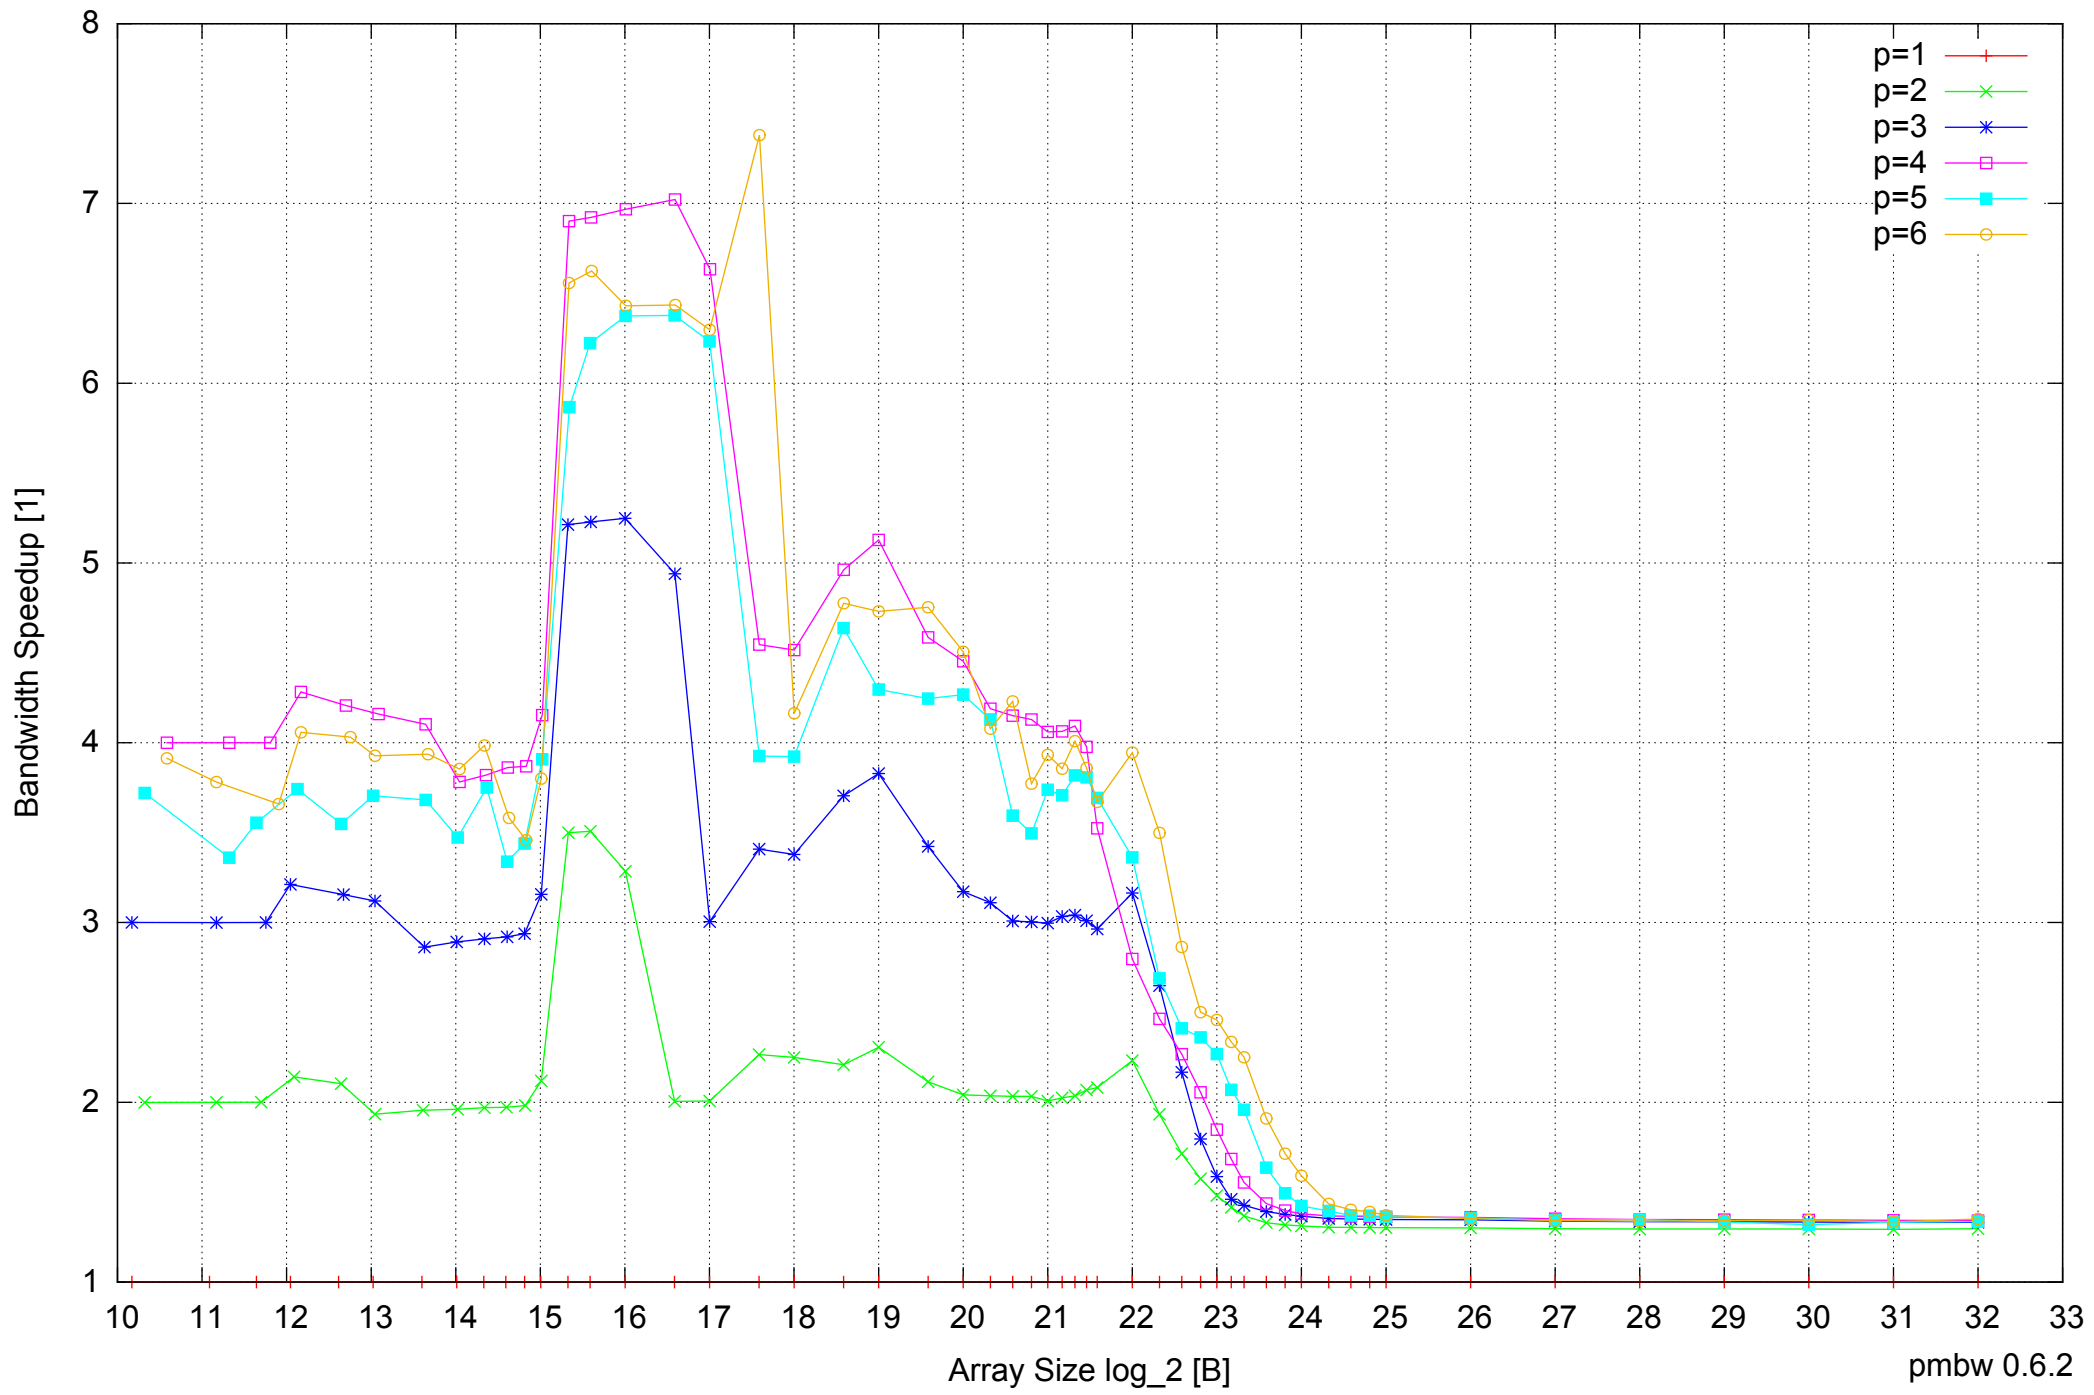

Intel Core i5-2500 8GB - Speedup of Parallel Memory Bandwidth (enlarged) - ScanRead64PtrUnrollLoop

Intel Core i5-2500 8GB - Speedup of Parallel Memory Bandwidth - ScanRead64PtrUnrollLoop