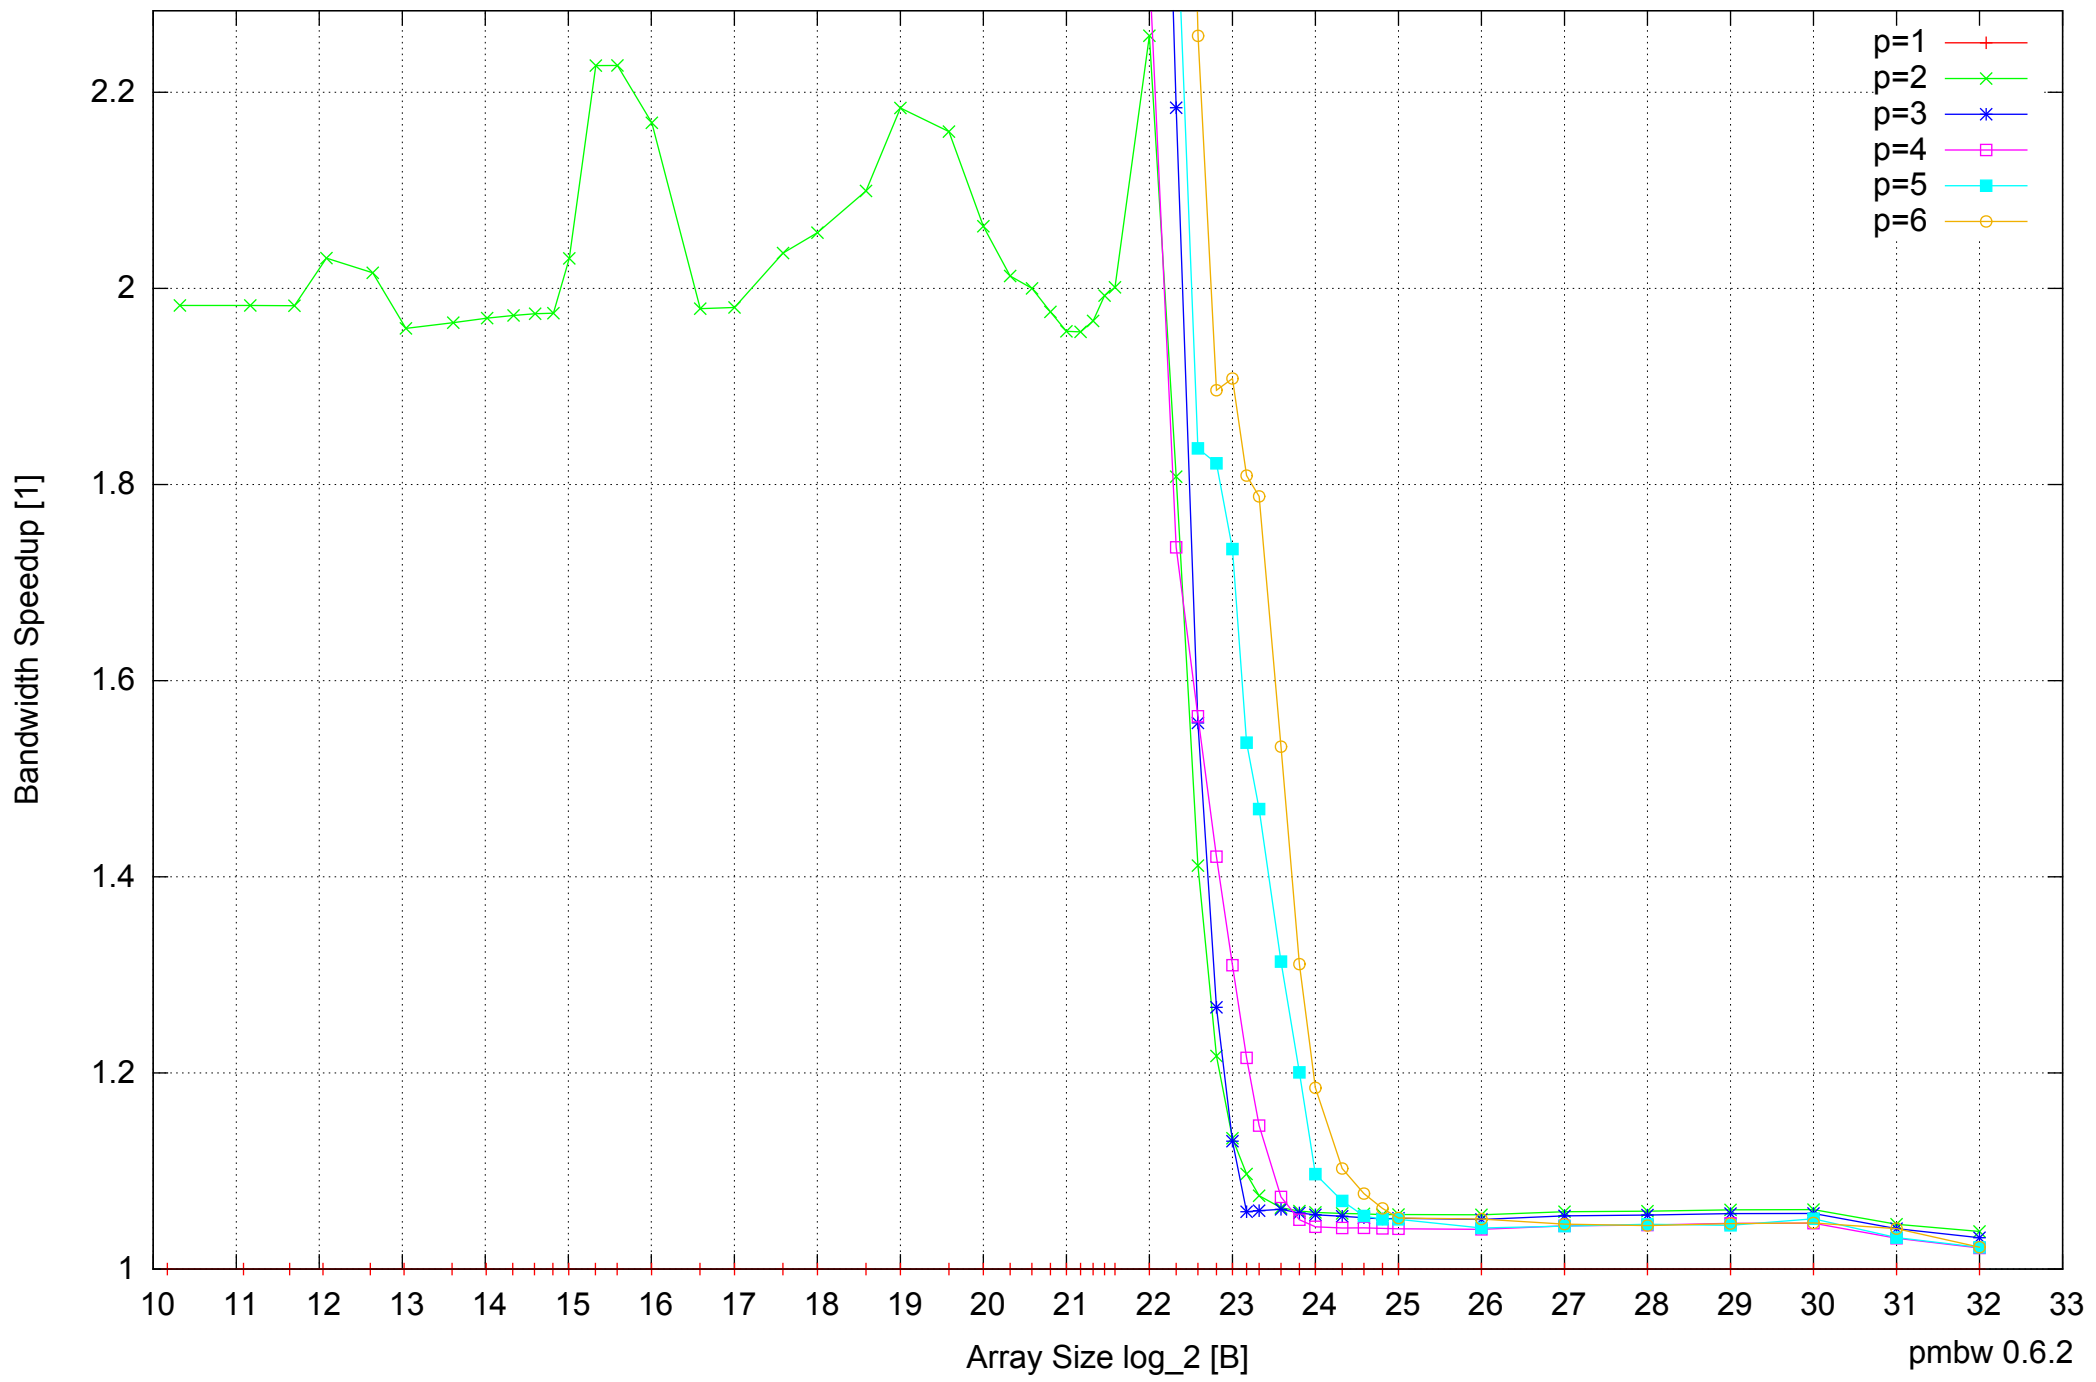

Intel Core i5-2500 8GB - Parallel Memory Bandwidth - ScanRead64IndexSimpleLoop

Intel Core i5-2500 8GB - Speedup of Parallel Memory Bandwidth (enlarged) - ScanWrite64IndexUnrollLoop