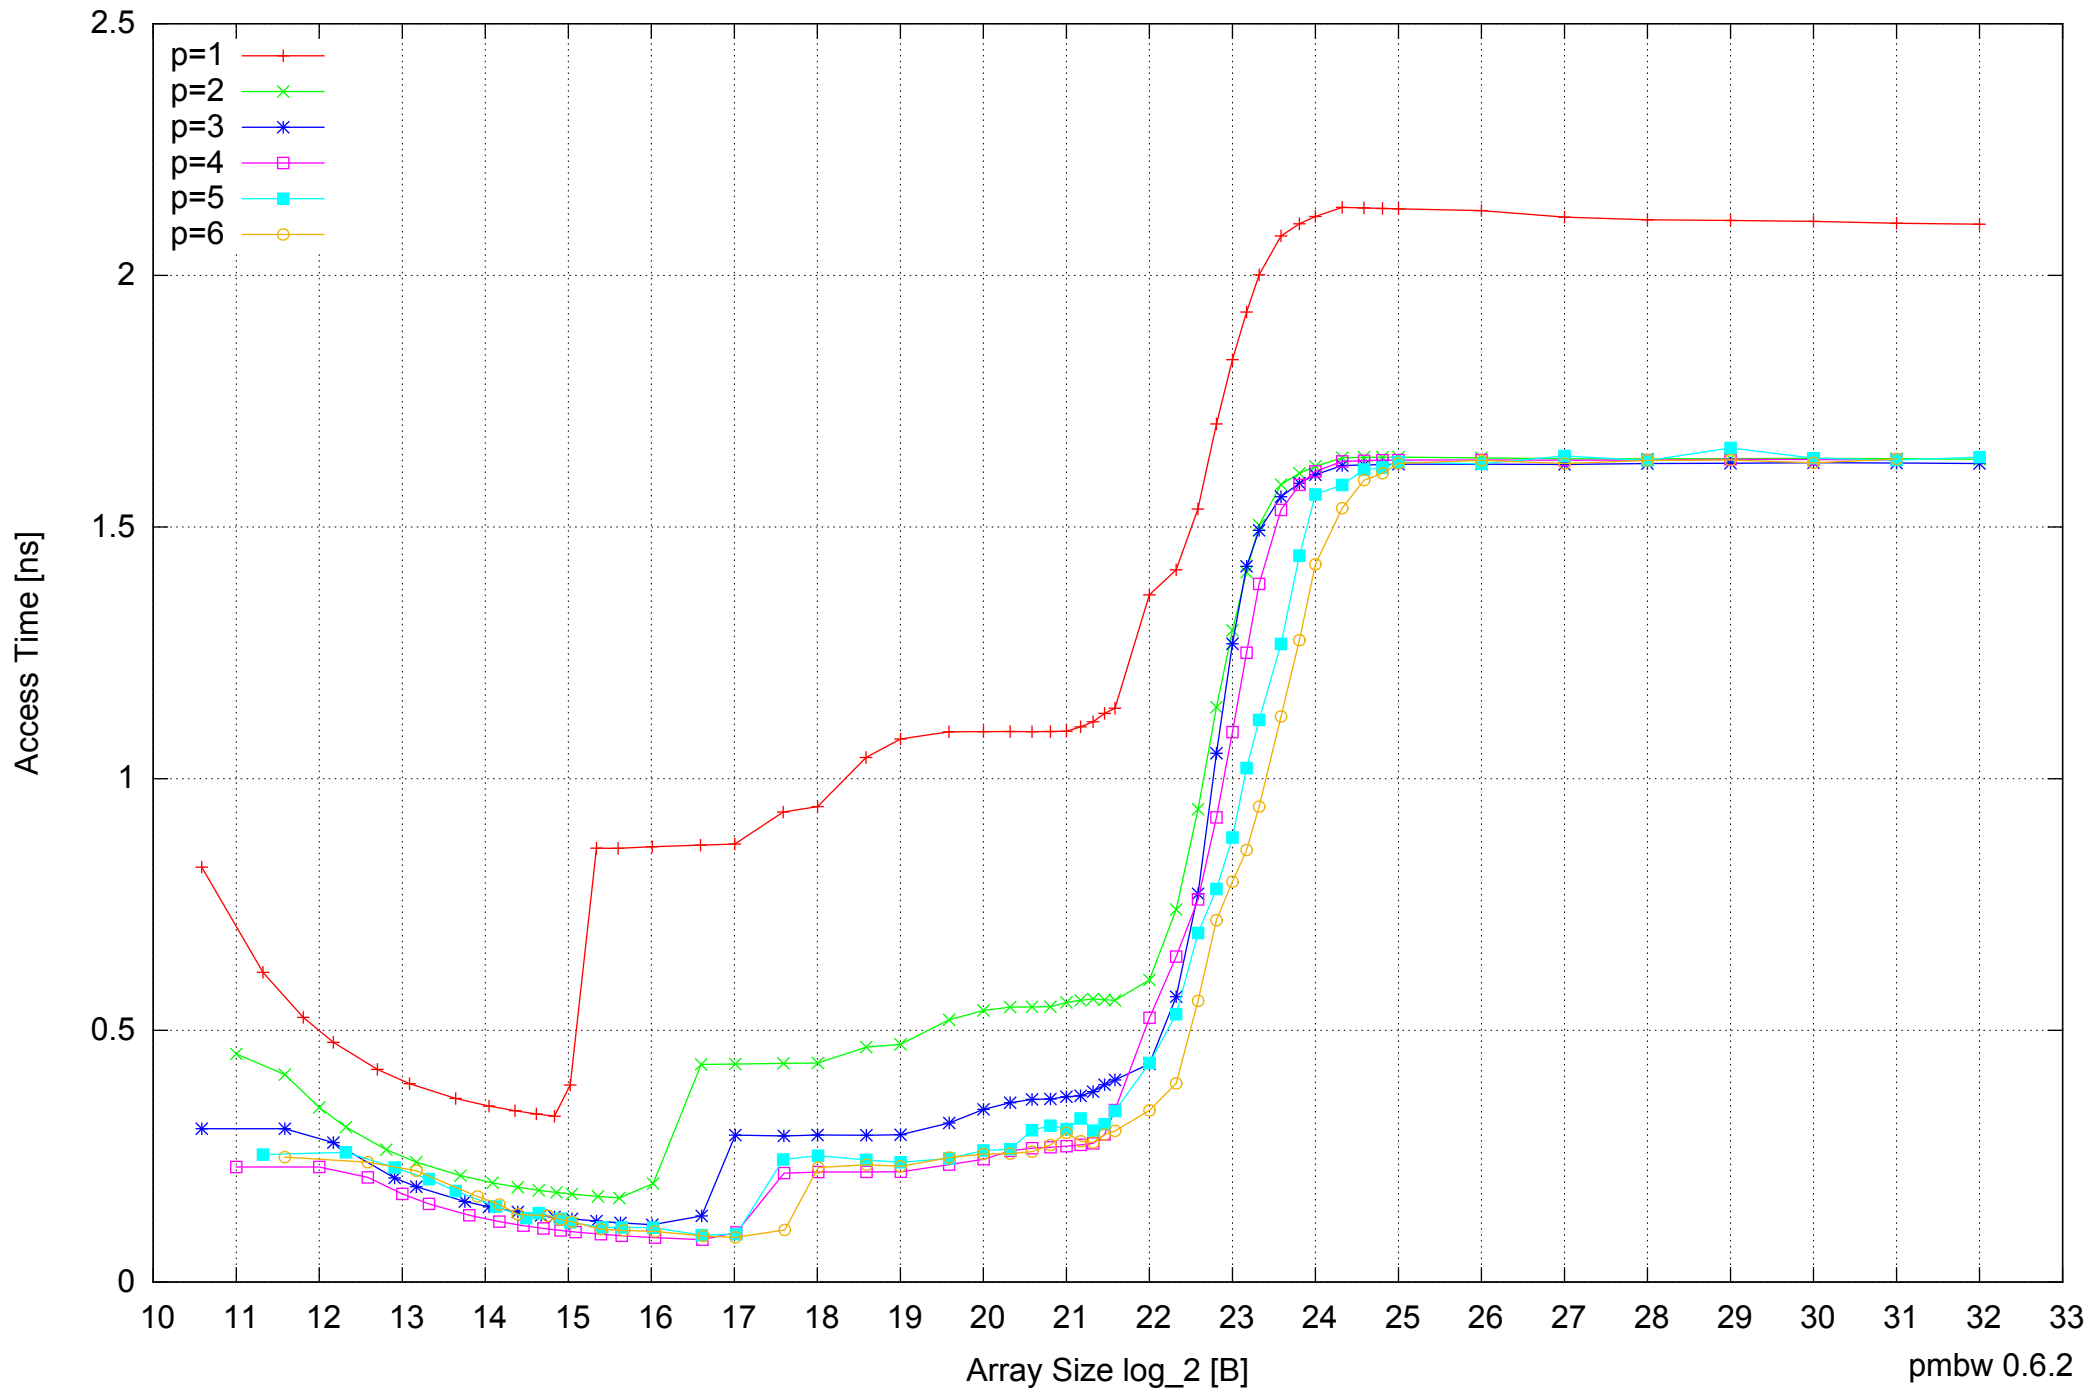

Intel Core i5-2500 8GB - Speedup of Parallel Memory Bandwidth - ScanWrite256PtrUnrollLoop

Intel Core i5-2500 8GB - Speedup of Parallel Memory Bandwidth (enlarged) - ScanWrite256PtrUnrollLoop

Intel Core i5-2500 8GB - Parallel Memory Bandwidth - ScanRead256PtrSimpleLoop

Intel Core i5-2500 8GB - Parallel Memory Access Time - ScanRead256PtrSimpleLoop

Intel Core i5-2500 8GB - Speedup of Parallel Memory Bandwidth - ScanRead256PtrSimpleLoop

Intel Core i5-2500 8GB - Speedup of Parallel Memory Bandwidth (enlarged) - ScanRead256PtrSimpleLoop