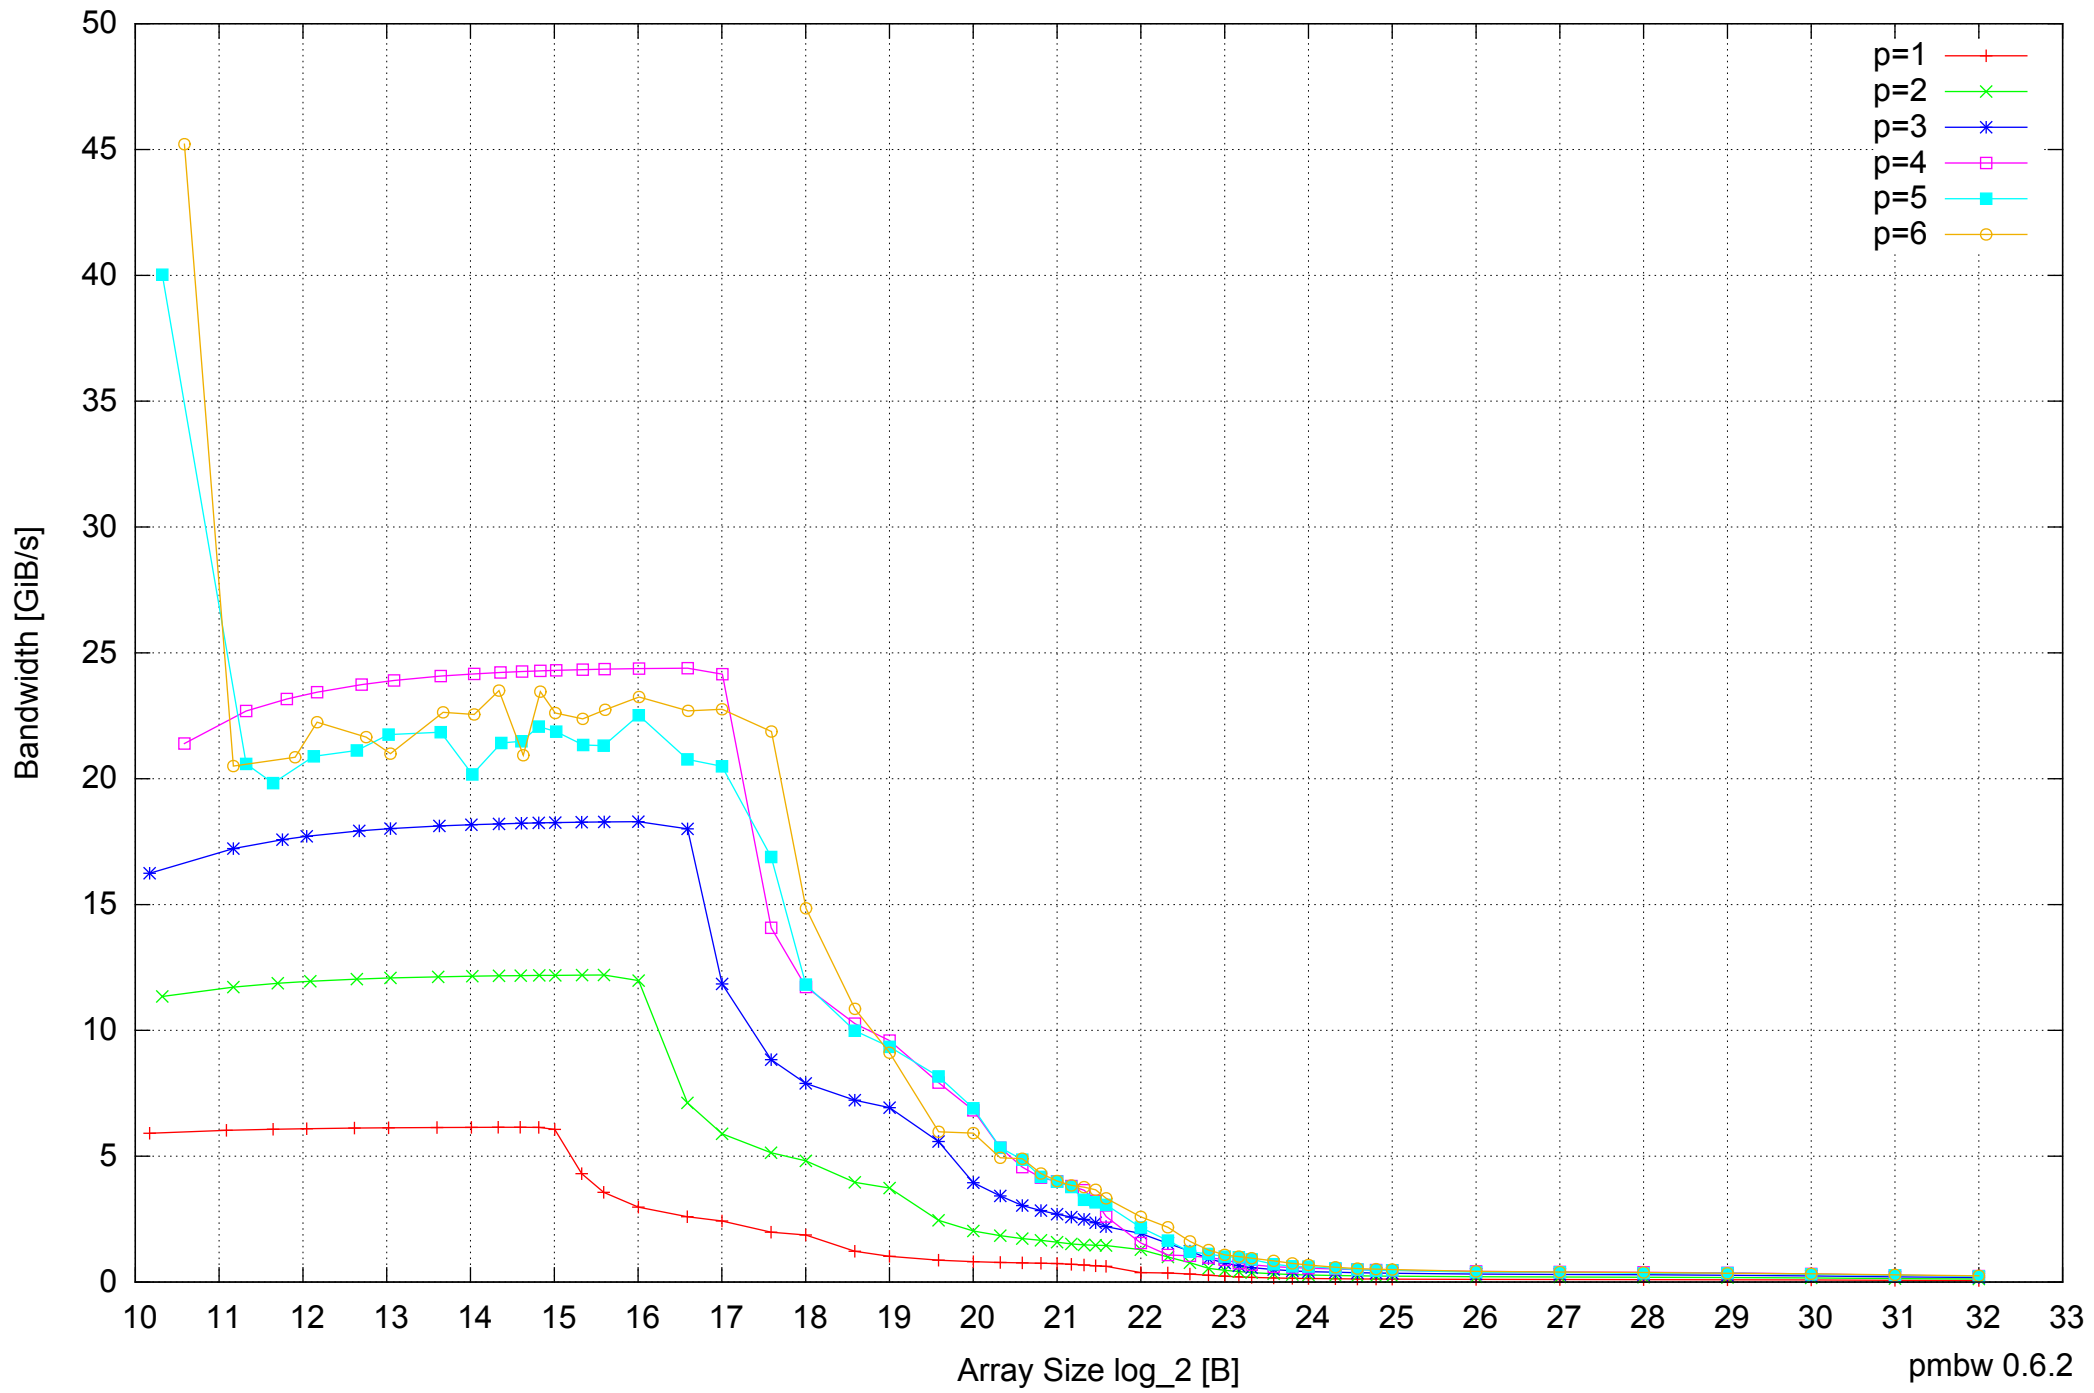

Intel Core i5-2500 8GB - Parallel Memory Access Time - PermRead64SimpleLoop

Intel Core i5-2500 8GB - Parallel Memory Bandwidth - PermRead64SimpleLoop