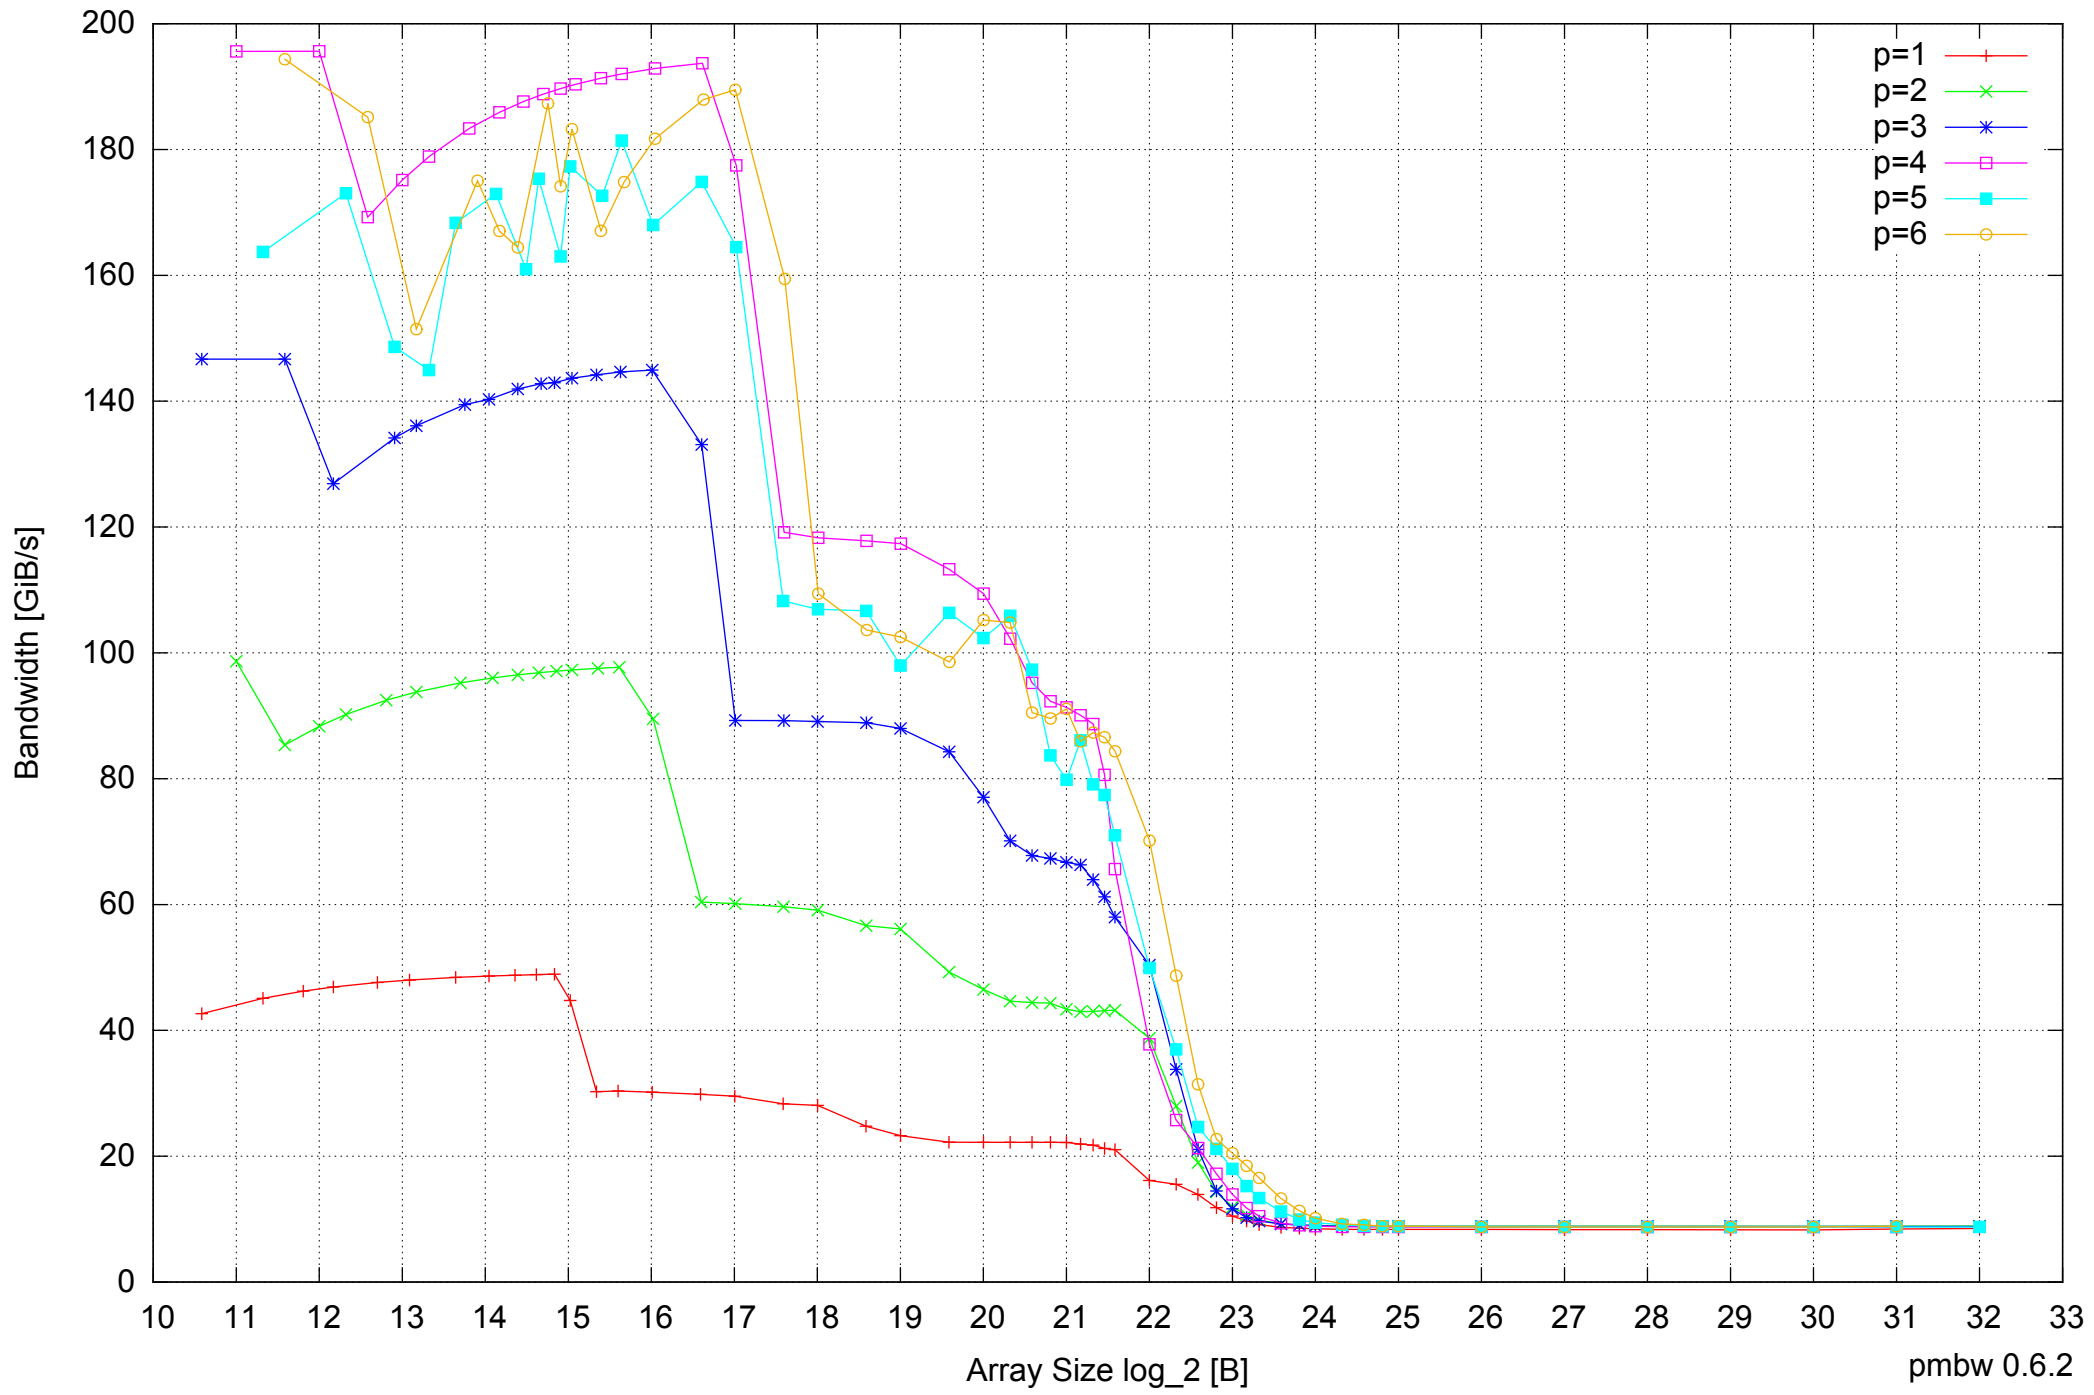

Intel Core i5-2500 8GB - One Thread Memory Bandwidth

Intel Core i5-2500 8GB - One Thread Memory Latency (Access Time)

Intel Core i5-2500 8GB - One Thread Memory Latency (excluding Permutation)

Intel Core i5-2500 8GB - One Thread Memory Bandwidth (only 64-bit Reads)

Intel Core i5-2500 8GB - Parallel Memory Bandwidth - ScanWrite256PtrSimpleLoop

Intel Core i5-2500 8GB - Parallel Memory Access Time - ScanWrite256PtrSimpleLoop

Intel Core i5-2500 8GB - Speedup of Parallel Memory Bandwidth - ScanWrite256PtrSimpleLoop

Intel Core i5-2500 8GB - Speedup of Parallel Memory Bandwidth (enlarged) - ScanWrite256PtrSimpleLoop

Intel Core i5-2500 8GB - Parallel Memory Bandwidth - ScanWrite256PtrUnrollLoop

Intel Core i5-2500 8GB - Parallel Memory Access Time - ScanWrite256PtrUnrollLoop