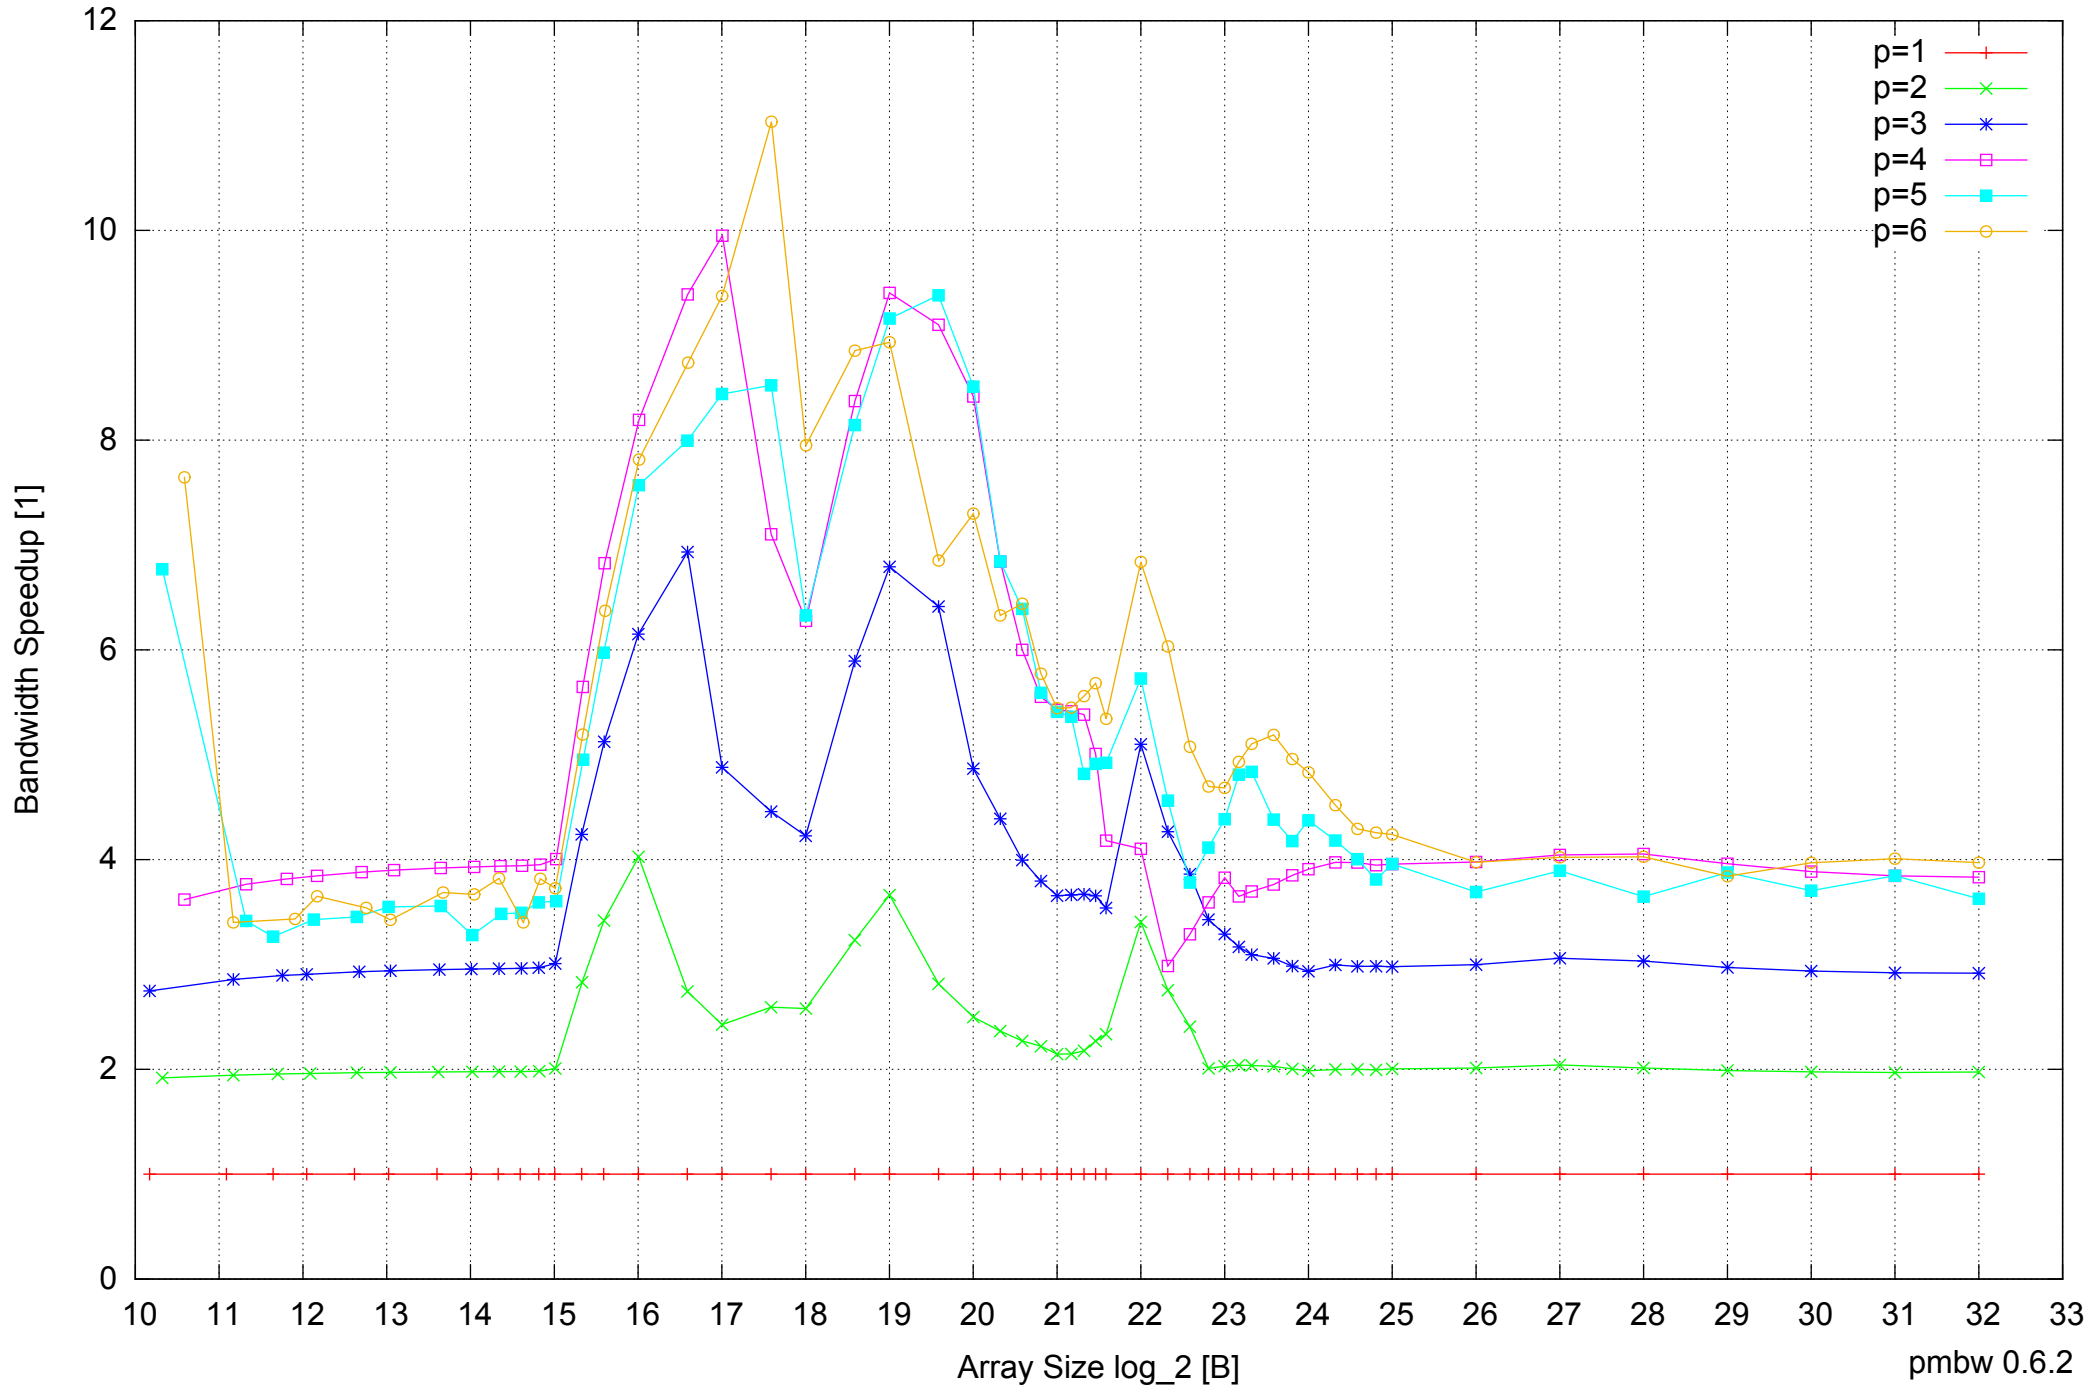

Intel Core i5-2500 8GB - Speedup of Parallel Memory Bandwidth (enlarged) - PermRead64SimpleLoop

Intel Core i5-2500 8GB - Speedup of Parallel Memory Bandwidth - PermRead64SimpleLoop