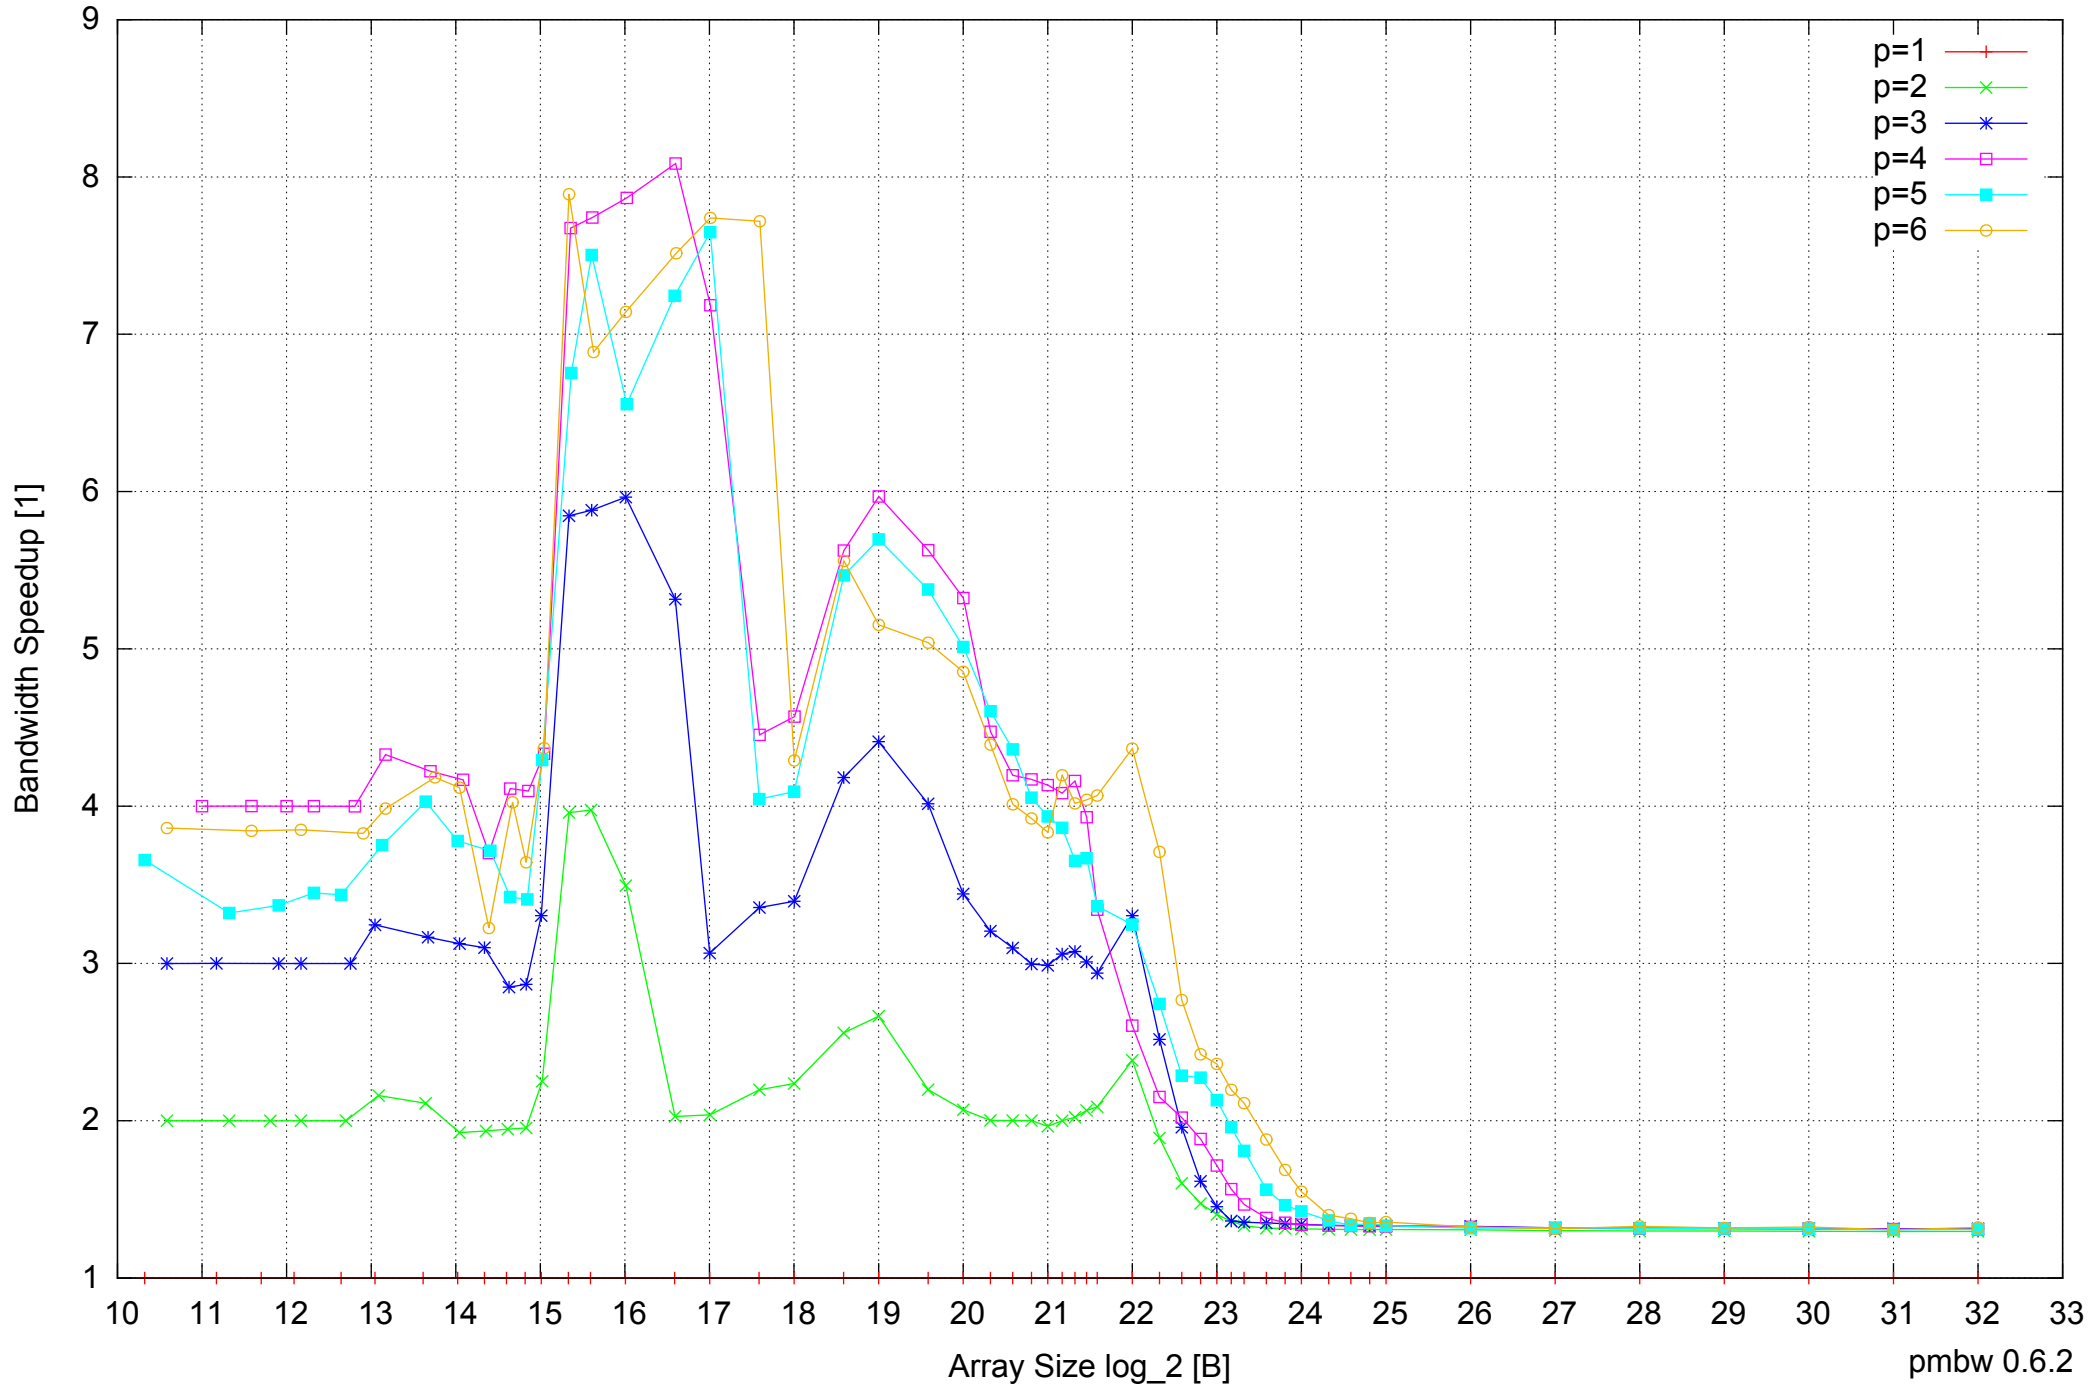

Intel Core i5-2500 8GB - Speedup of Parallel Memory Bandwidth (enlarged) - ScanRead128PtrUnrollLoop

Intel Core i5-2500 8GB - Speedup of Parallel Memory Bandwidth - ScanRead128PtrUnrollLoop