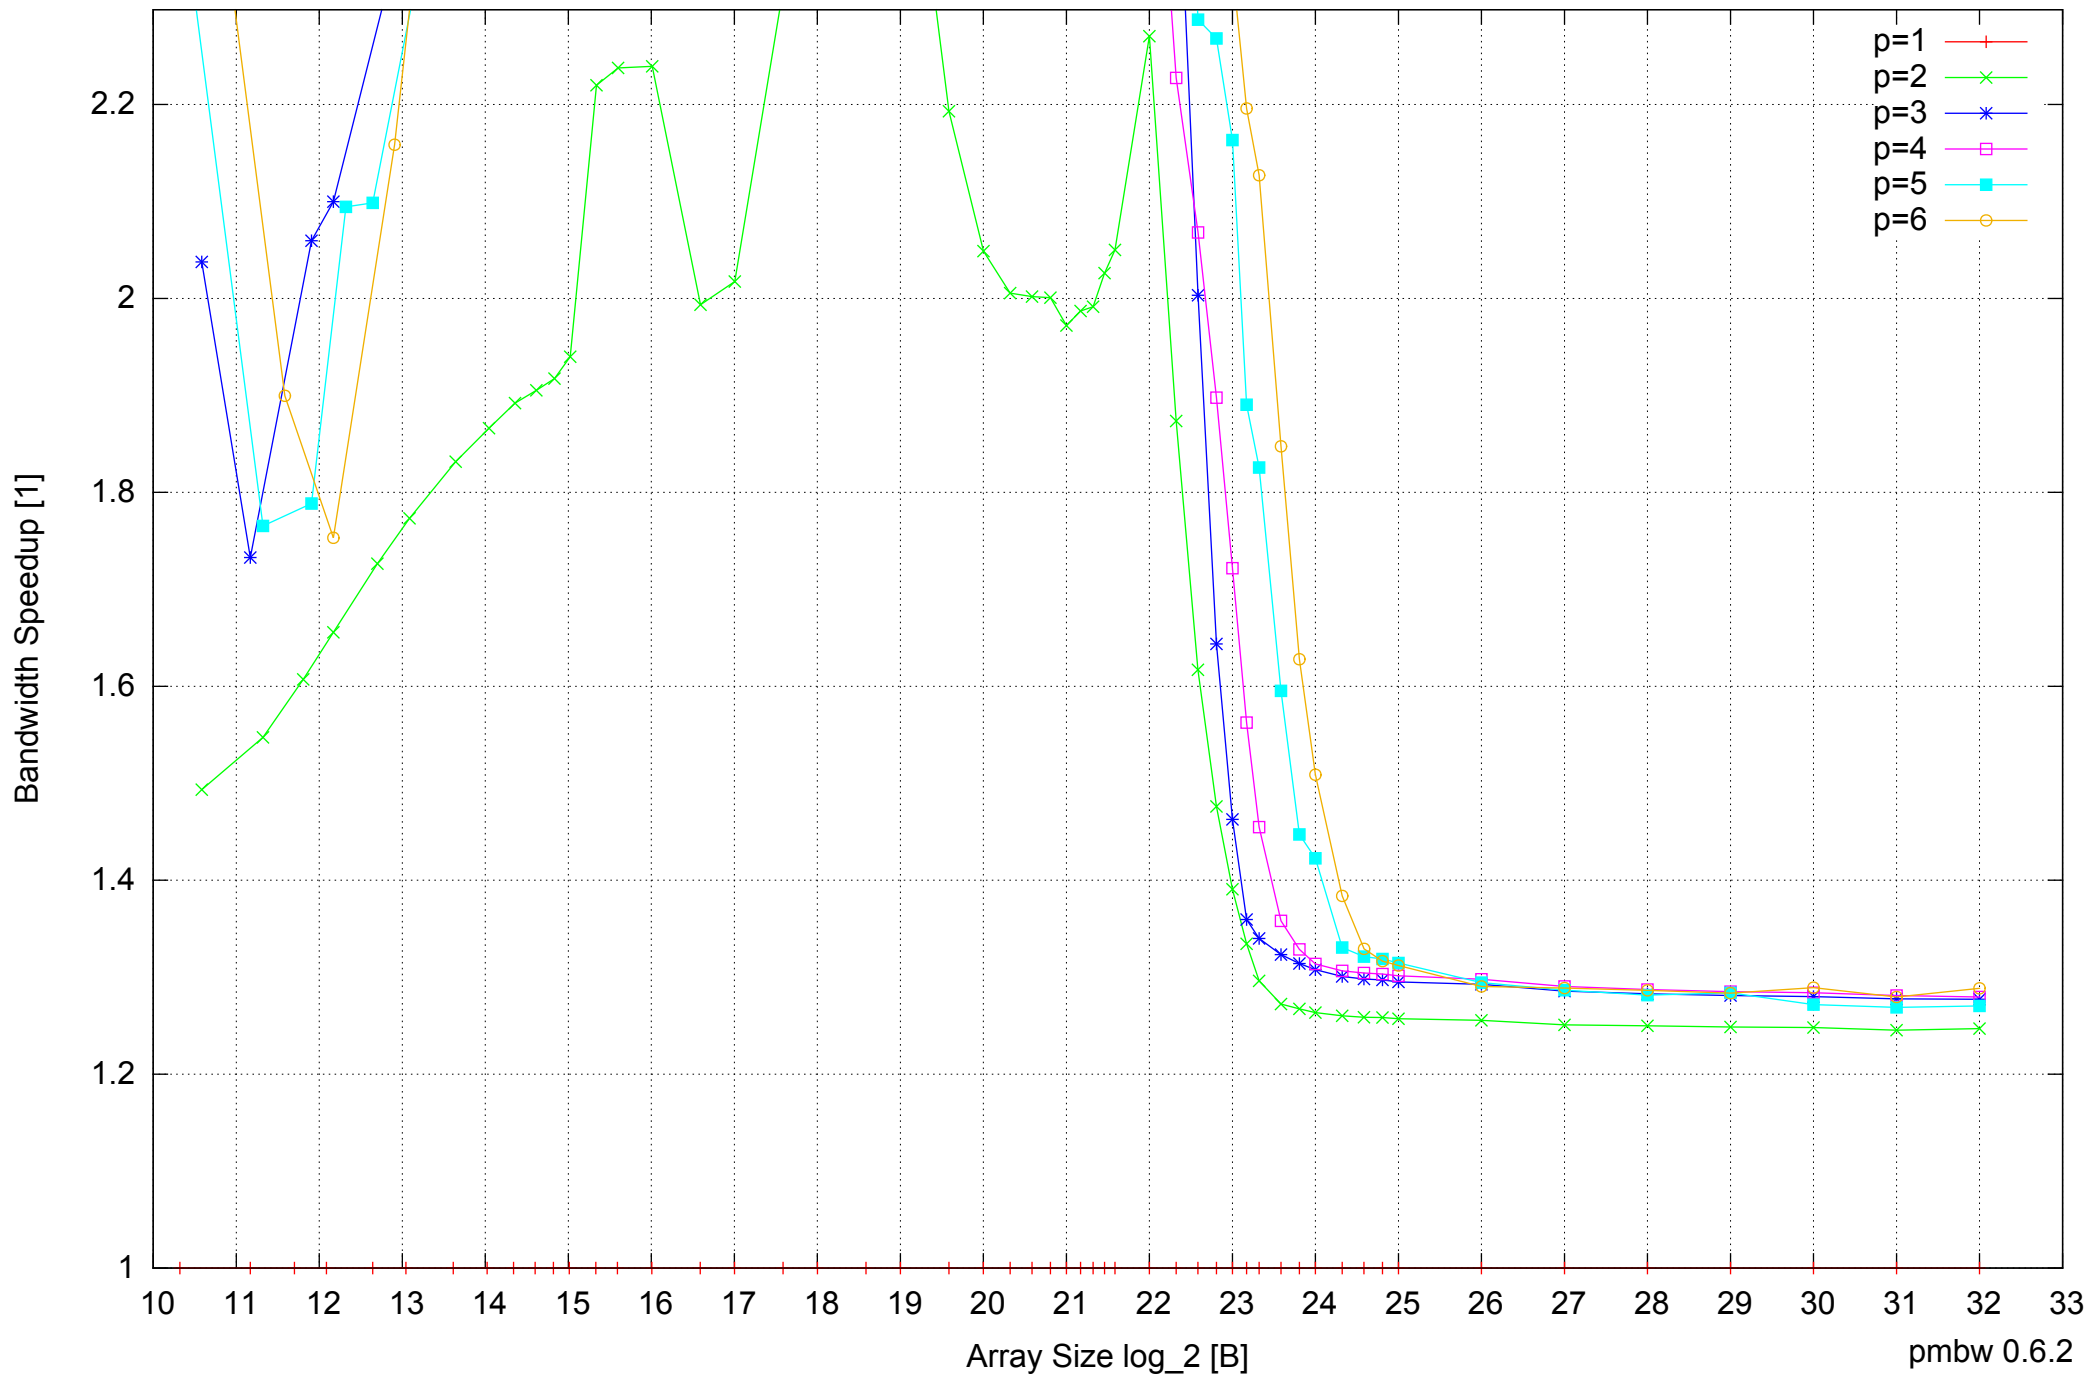

Intel Core i5-2500 8GB - Parallel Memory Bandwidth - ScanRead128PtrUnrollLoop

Intel Core i5-2500 8GB - Speedup of Parallel Memory Bandwidth (enlarged) - ScanRead128PtrSimpleLoop