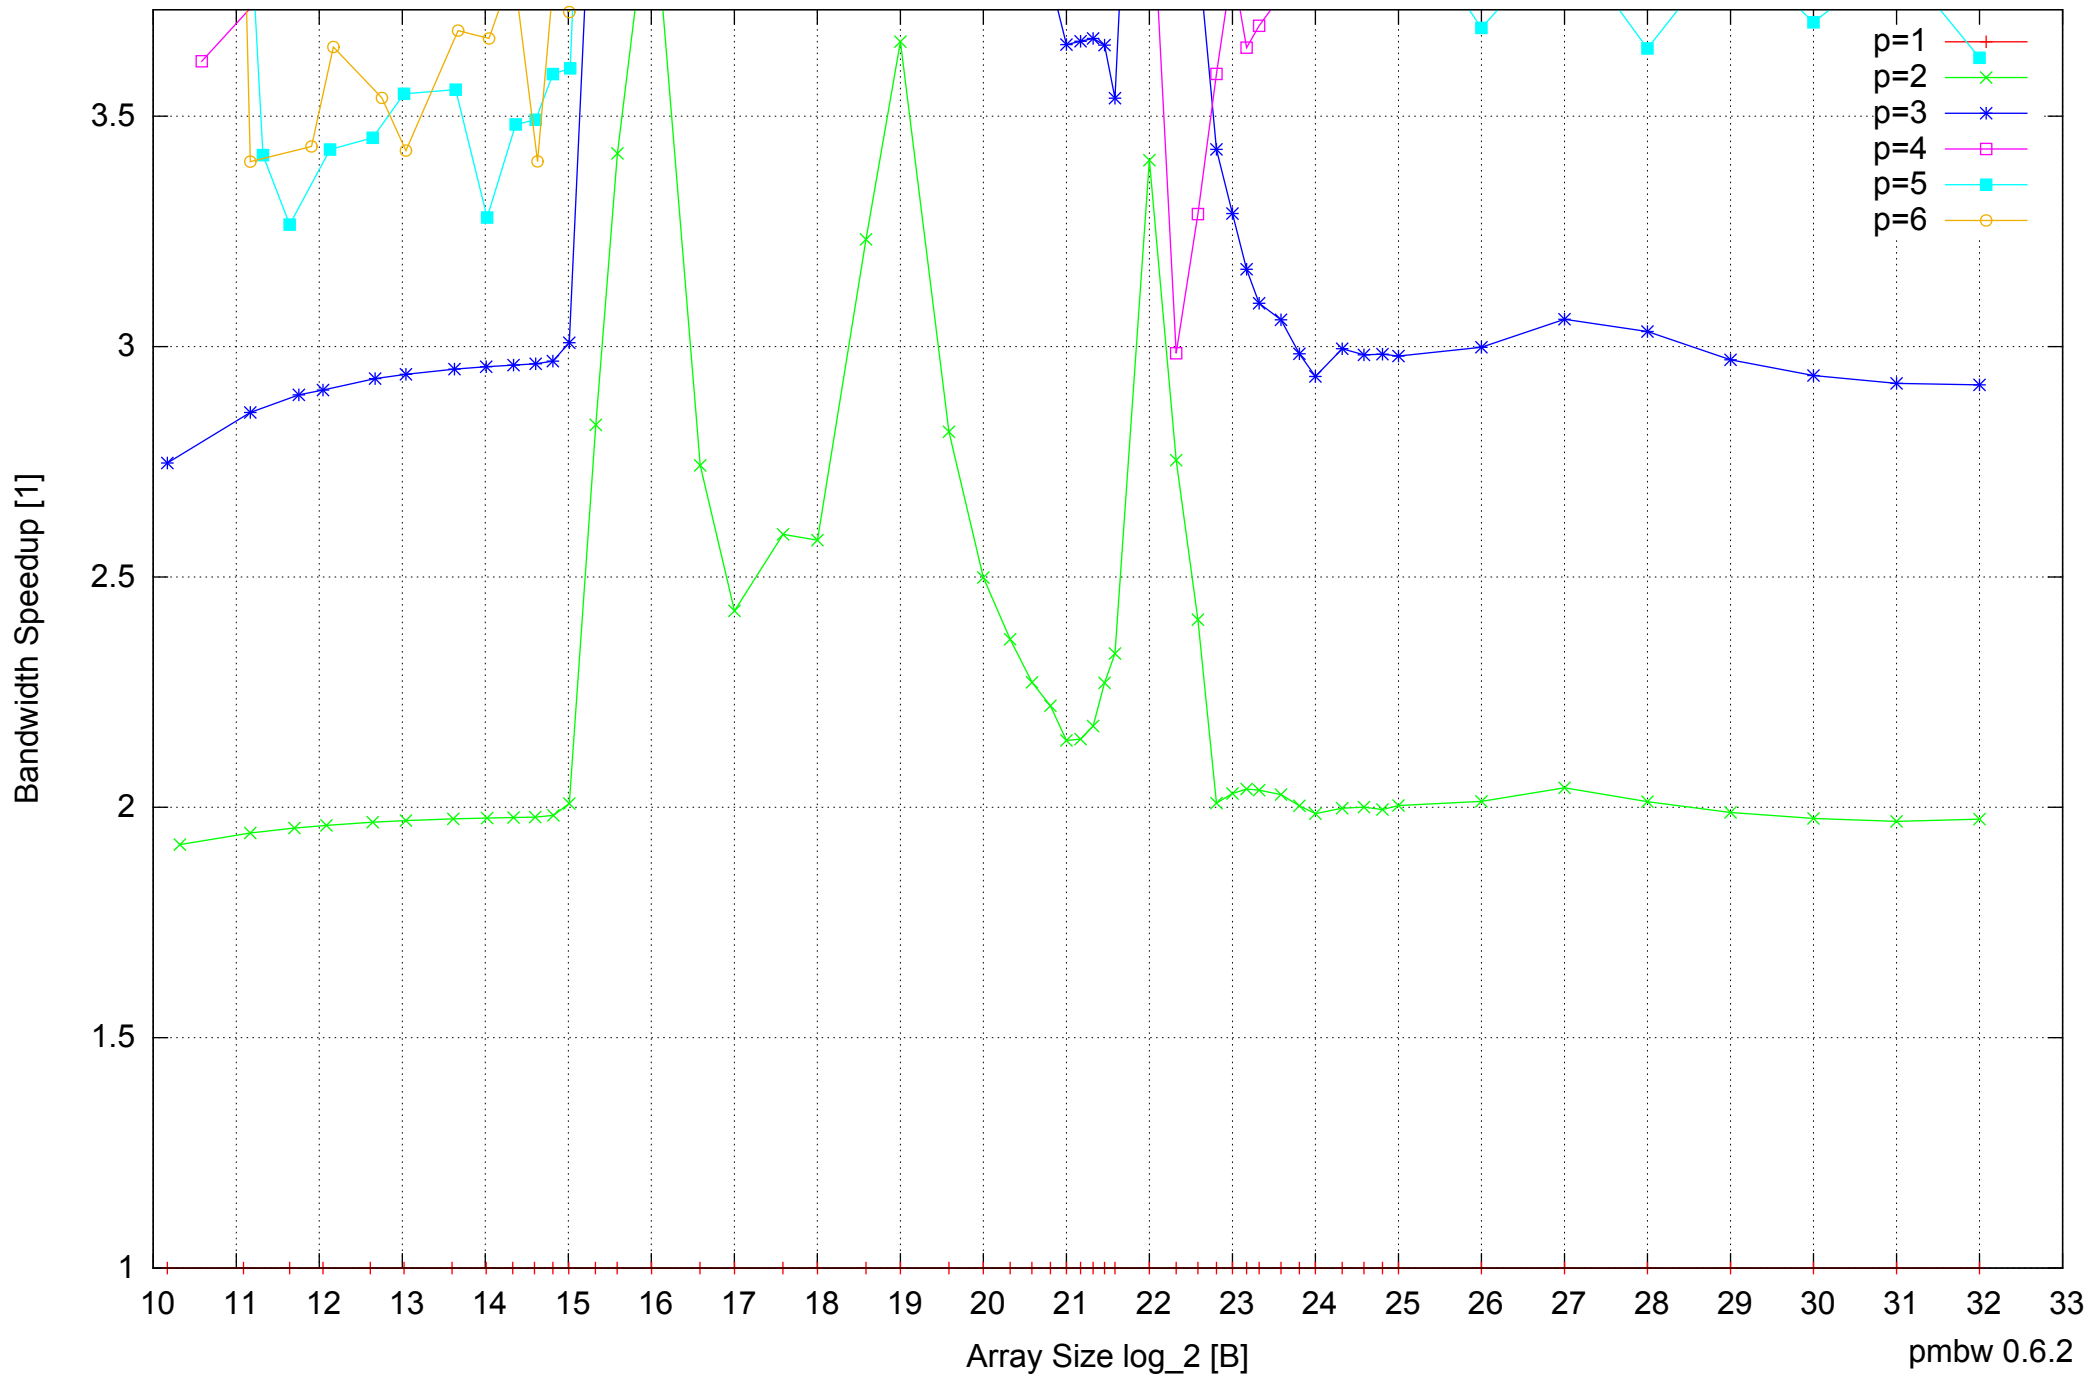

Intel Core i5-2500 8GB - Parallel Memory Bandwidth - PermRead64UnrollLoop

Intel Core i5-2500 8GB - Speedup of Parallel Memory Bandwidth (enlarged) - PermRead64SimpleLoop