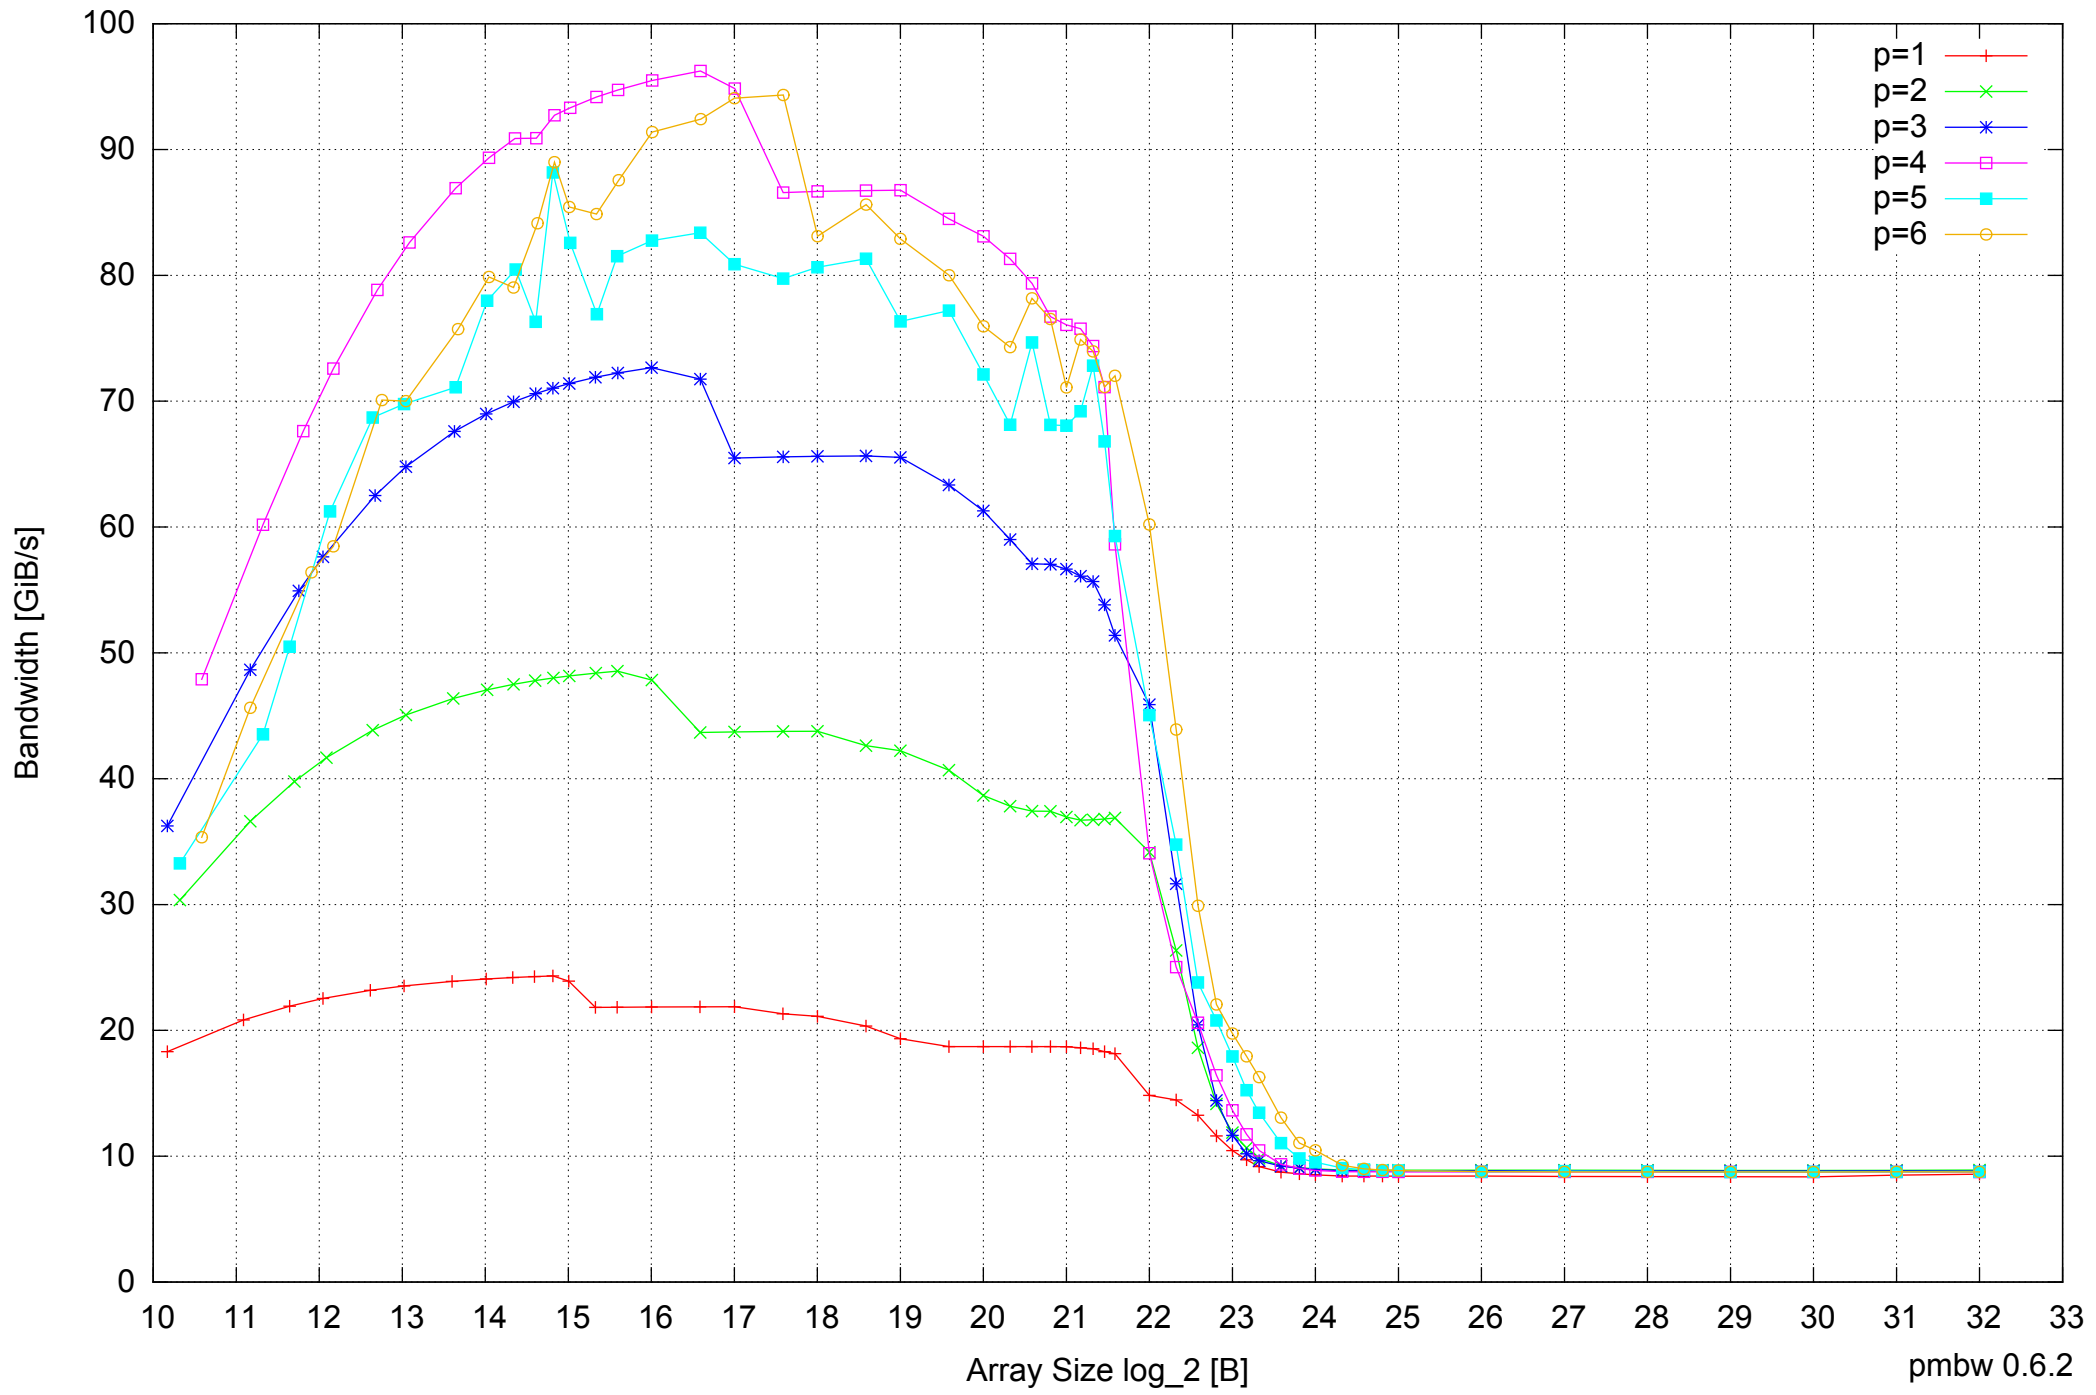

Intel Core i5-2500 8GB - Parallel Memory Access Time - ScanWrite64PtrSimpleLoop

Intel Core i5-2500 8GB - Parallel Memory Bandwidth - ScanWrite64PtrSimpleLoop