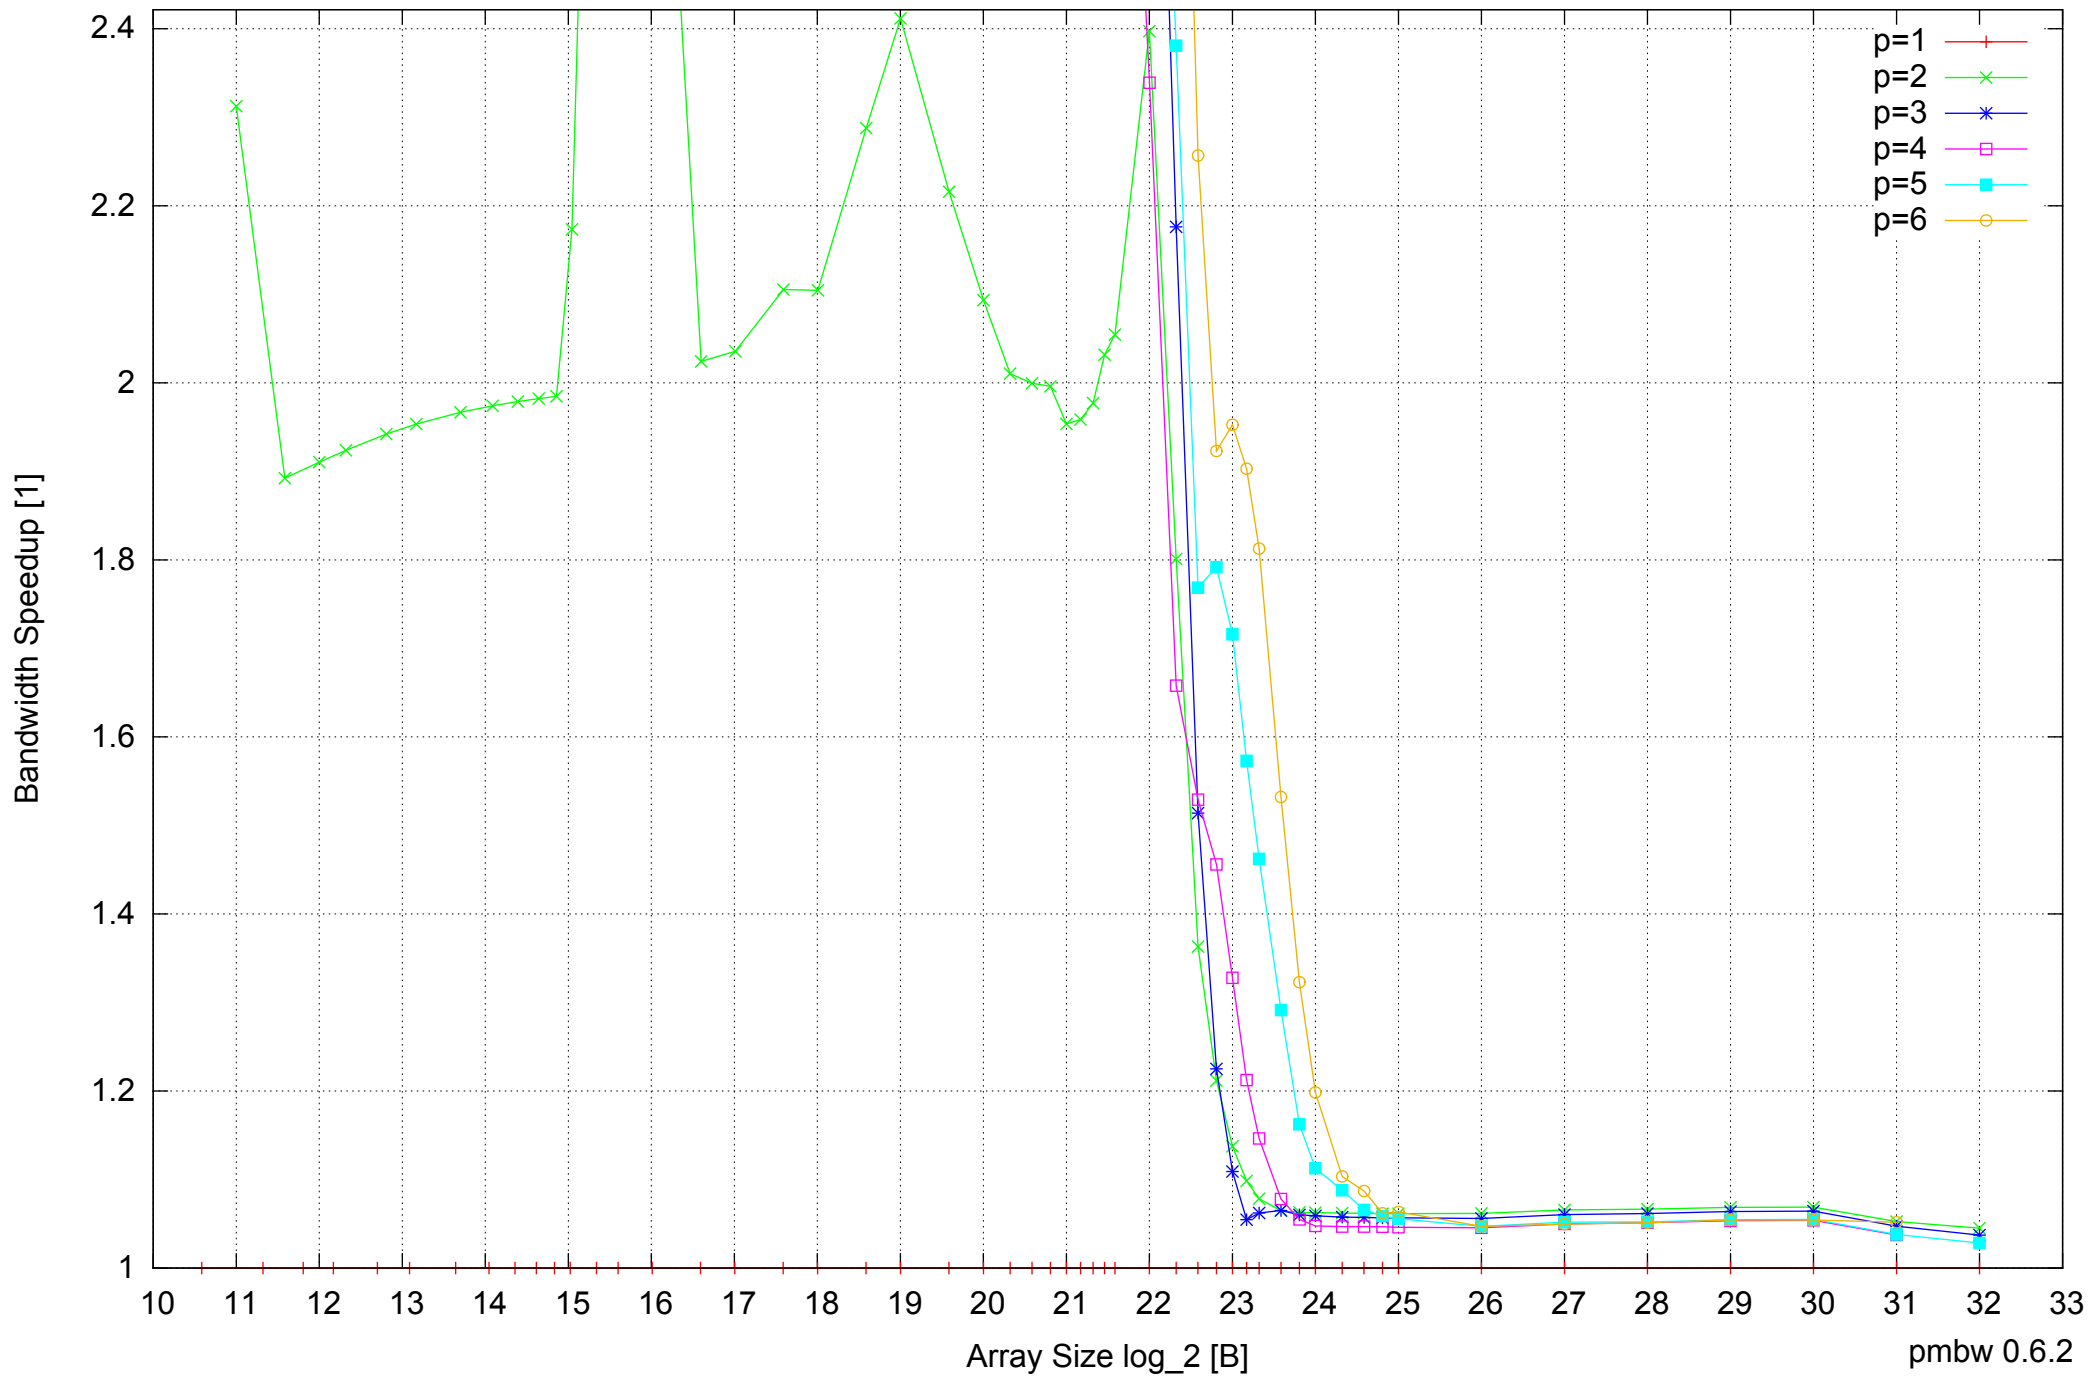

Intel Core i5-2500 8GB - Parallel Memory Bandwidth - ScanWrite256PtrUnrollLoop

Intel Core i5-2500 8GB - Speedup of Parallel Memory Bandwidth (enlarged) - ScanWrite256PtrSimpleLoop