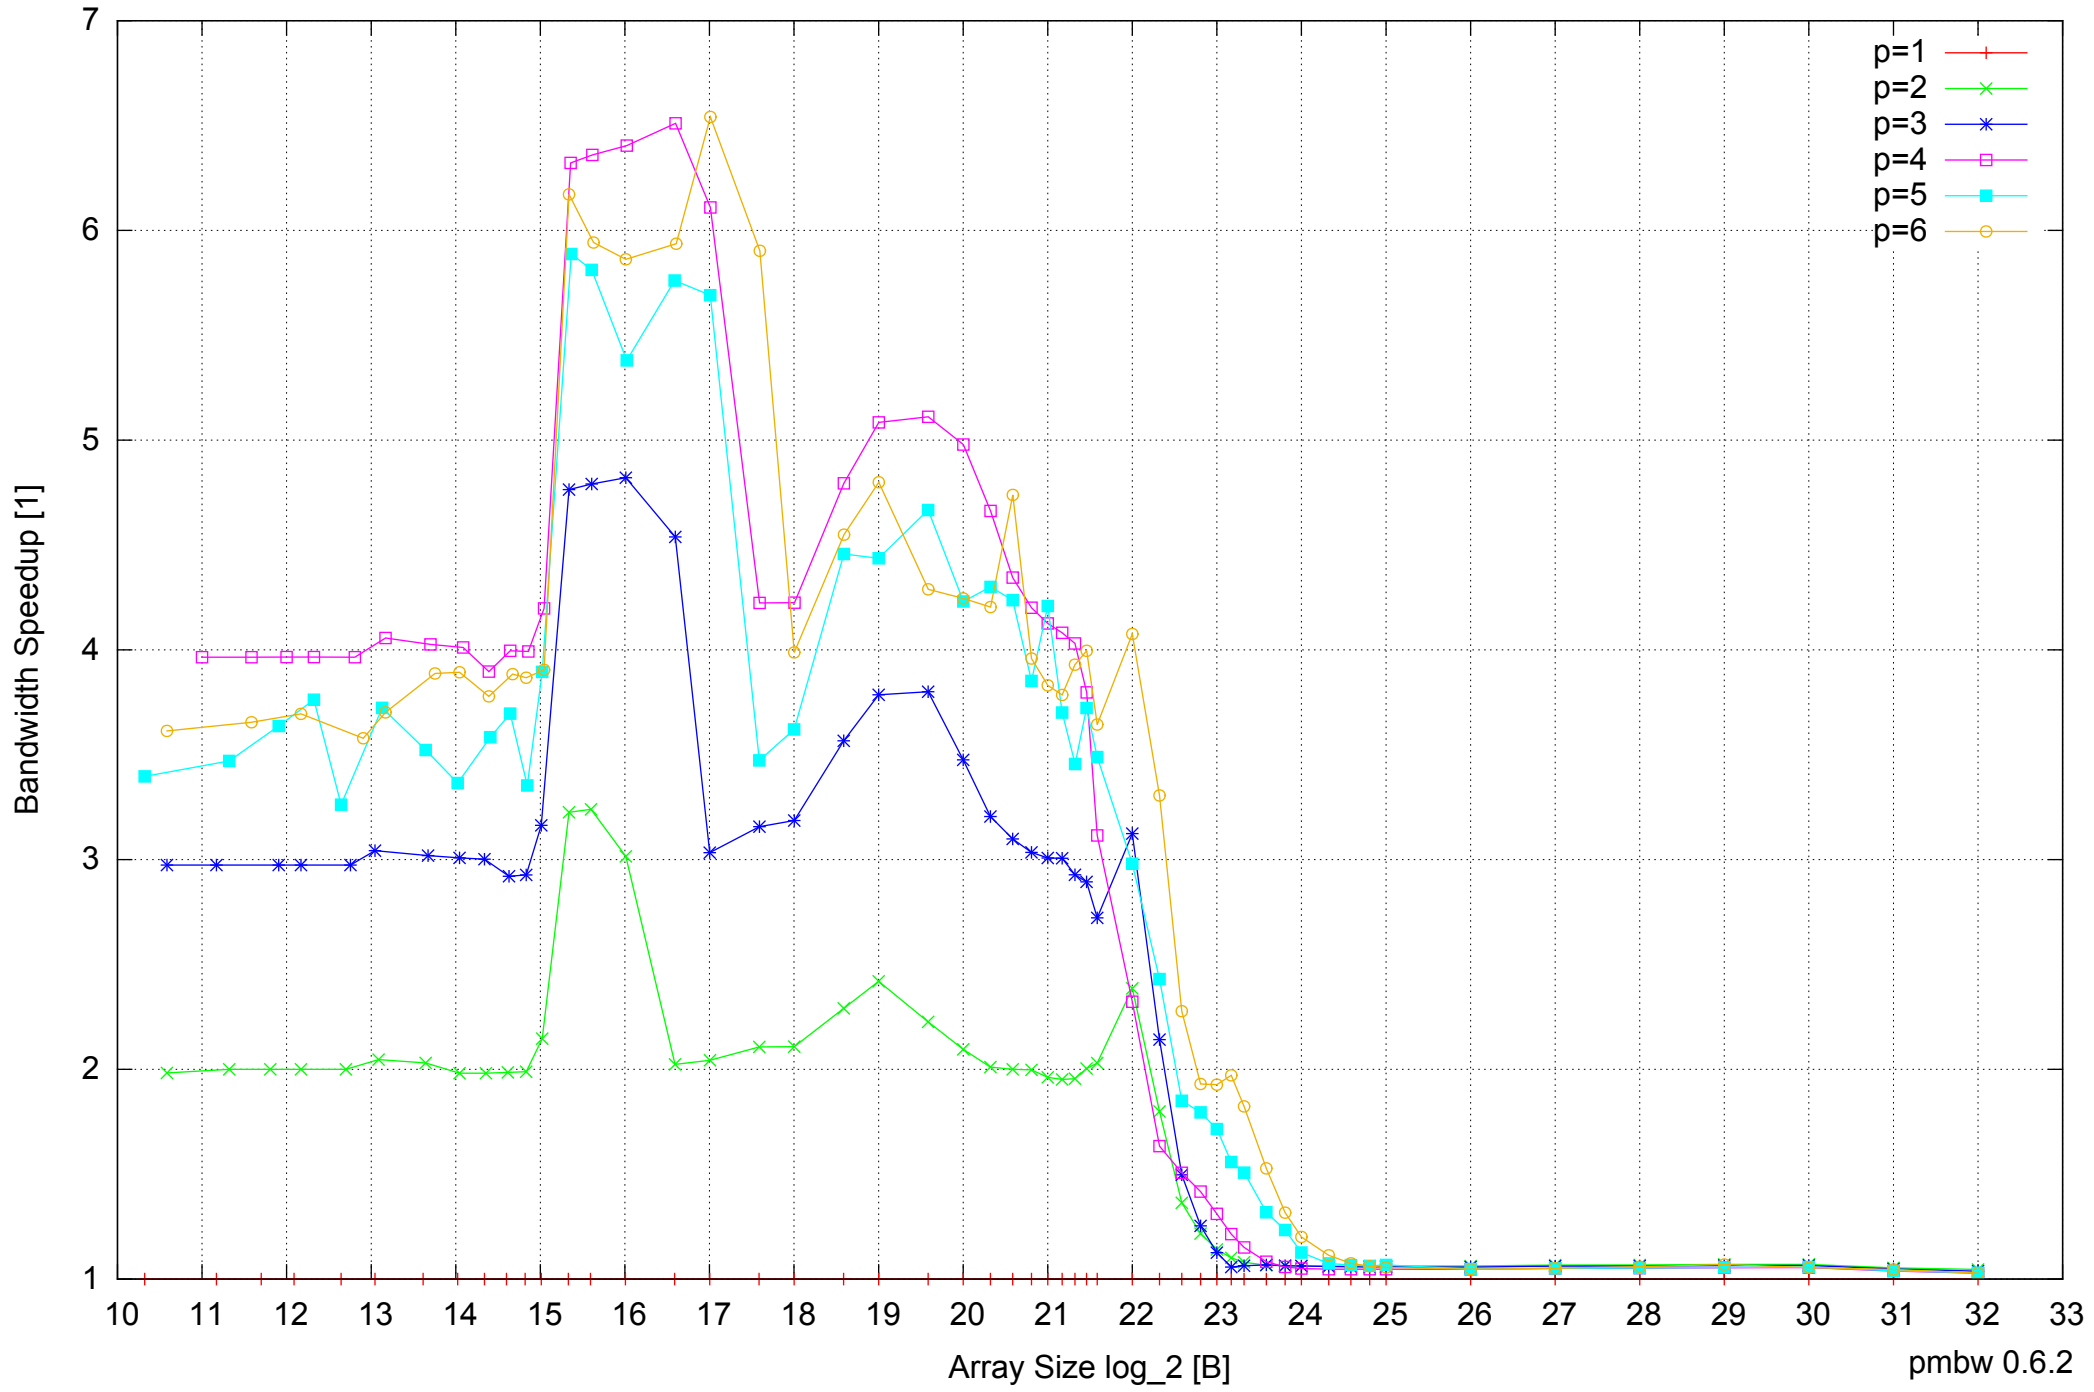

Intel Core i5-2500 8GB - Speedup of Parallel Memory Bandwidth (enlarged) - ScanWrite128PtrUnrollLoop

Intel Core i5-2500 8GB - Speedup of Parallel Memory Bandwidth - ScanWrite128PtrUnrollLoop