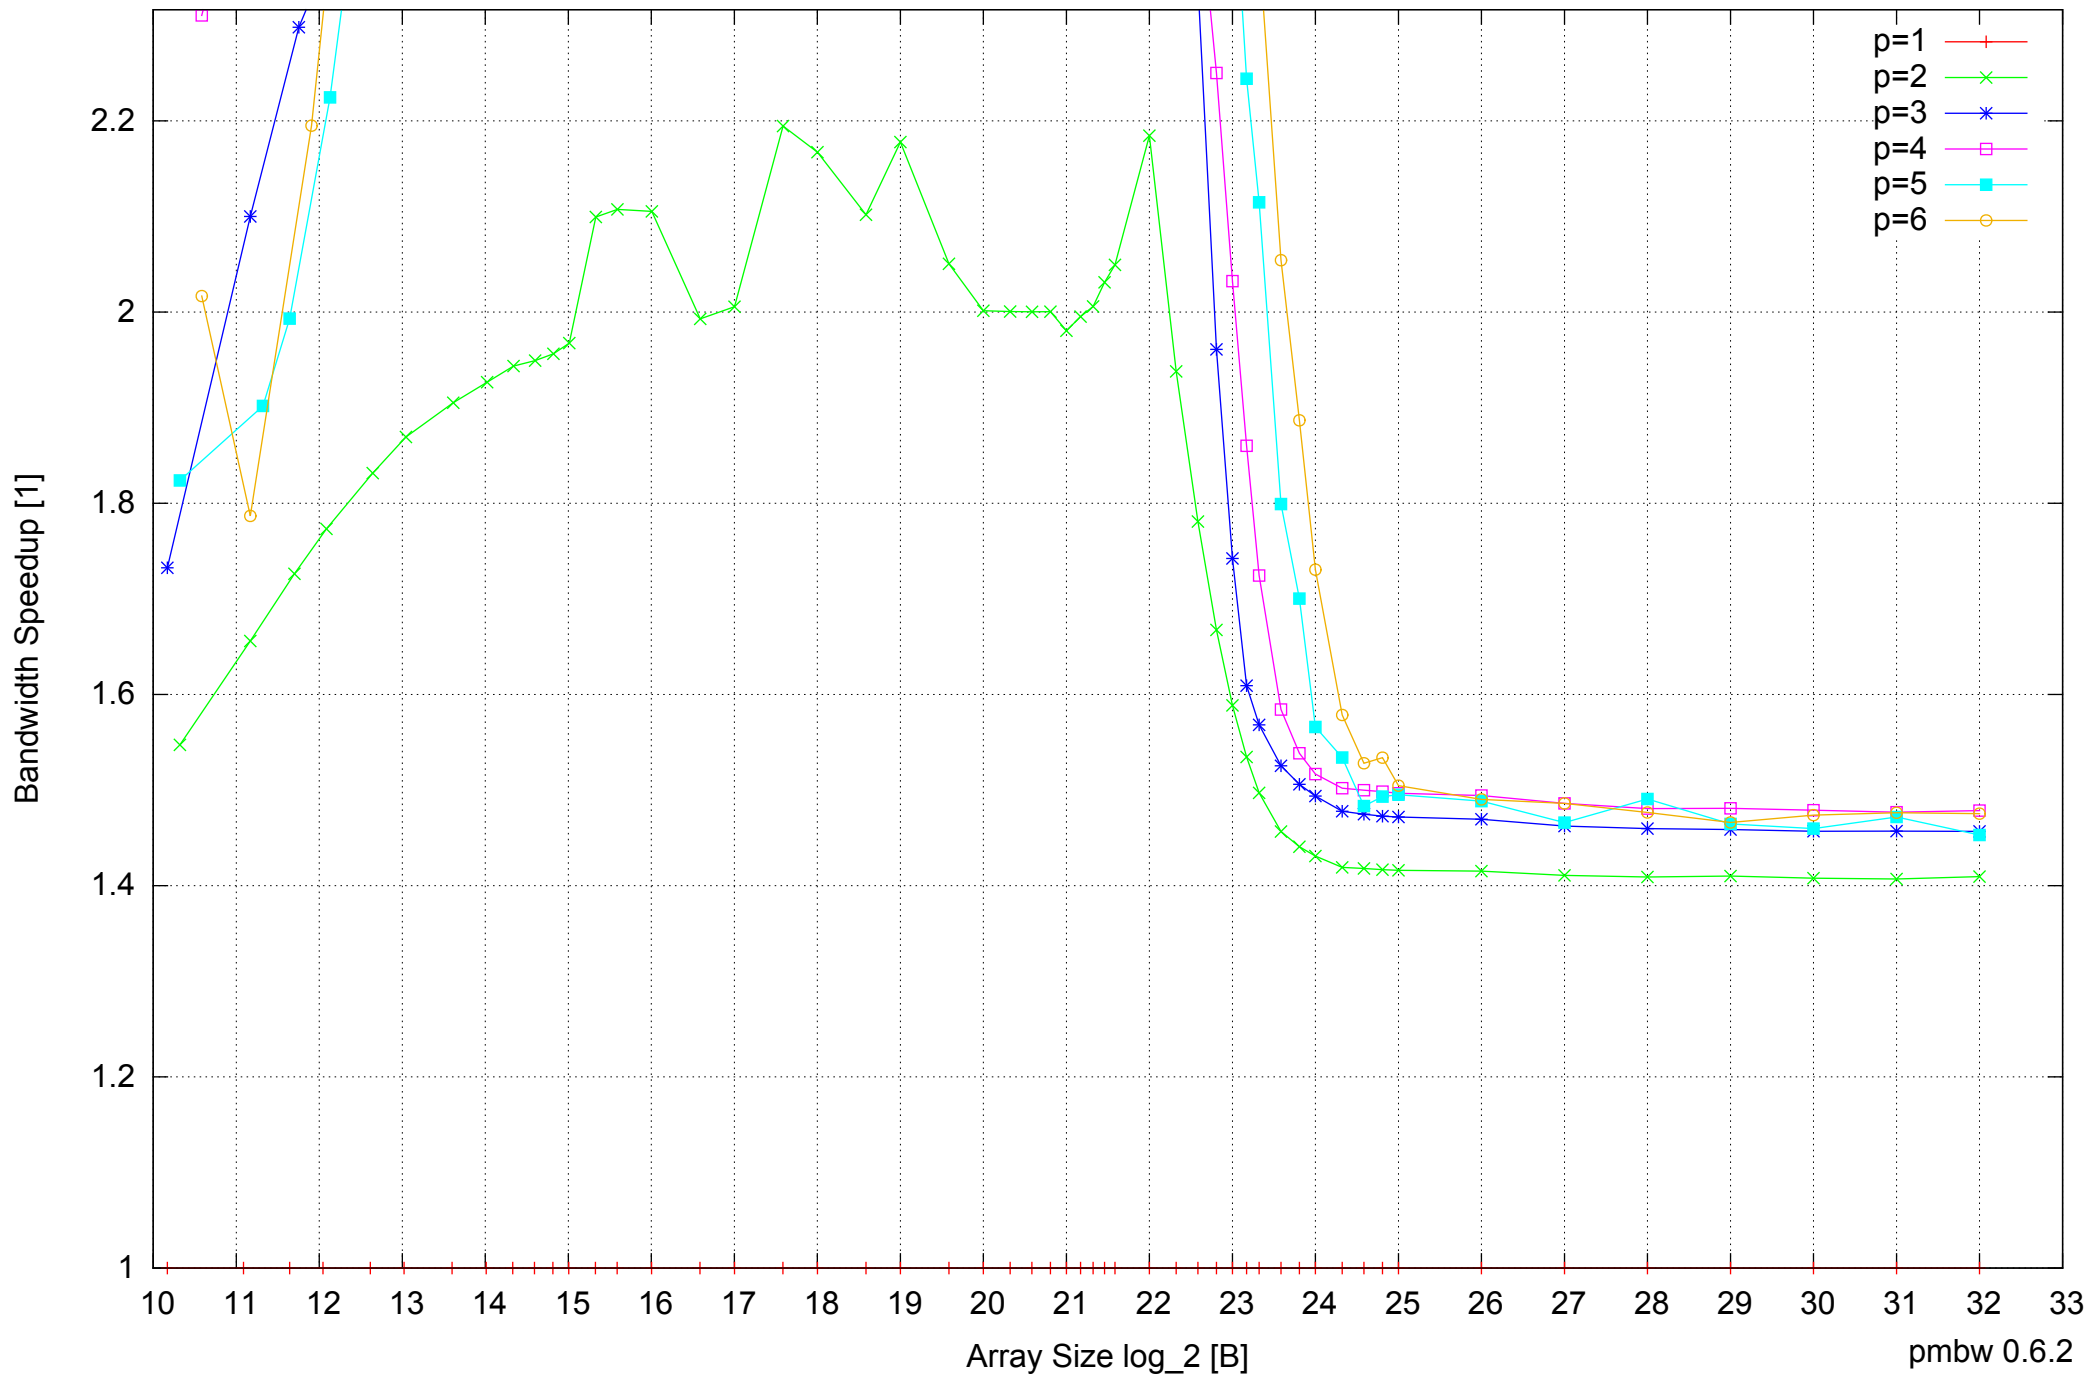

Intel Core i5-2500 8GB - Parallel Memory Bandwidth - ScanRead64PtrUnrollLoop

Intel Core i5-2500 8GB - Speedup of Parallel Memory Bandwidth (enlarged) - ScanRead64PtrSimpleLoop