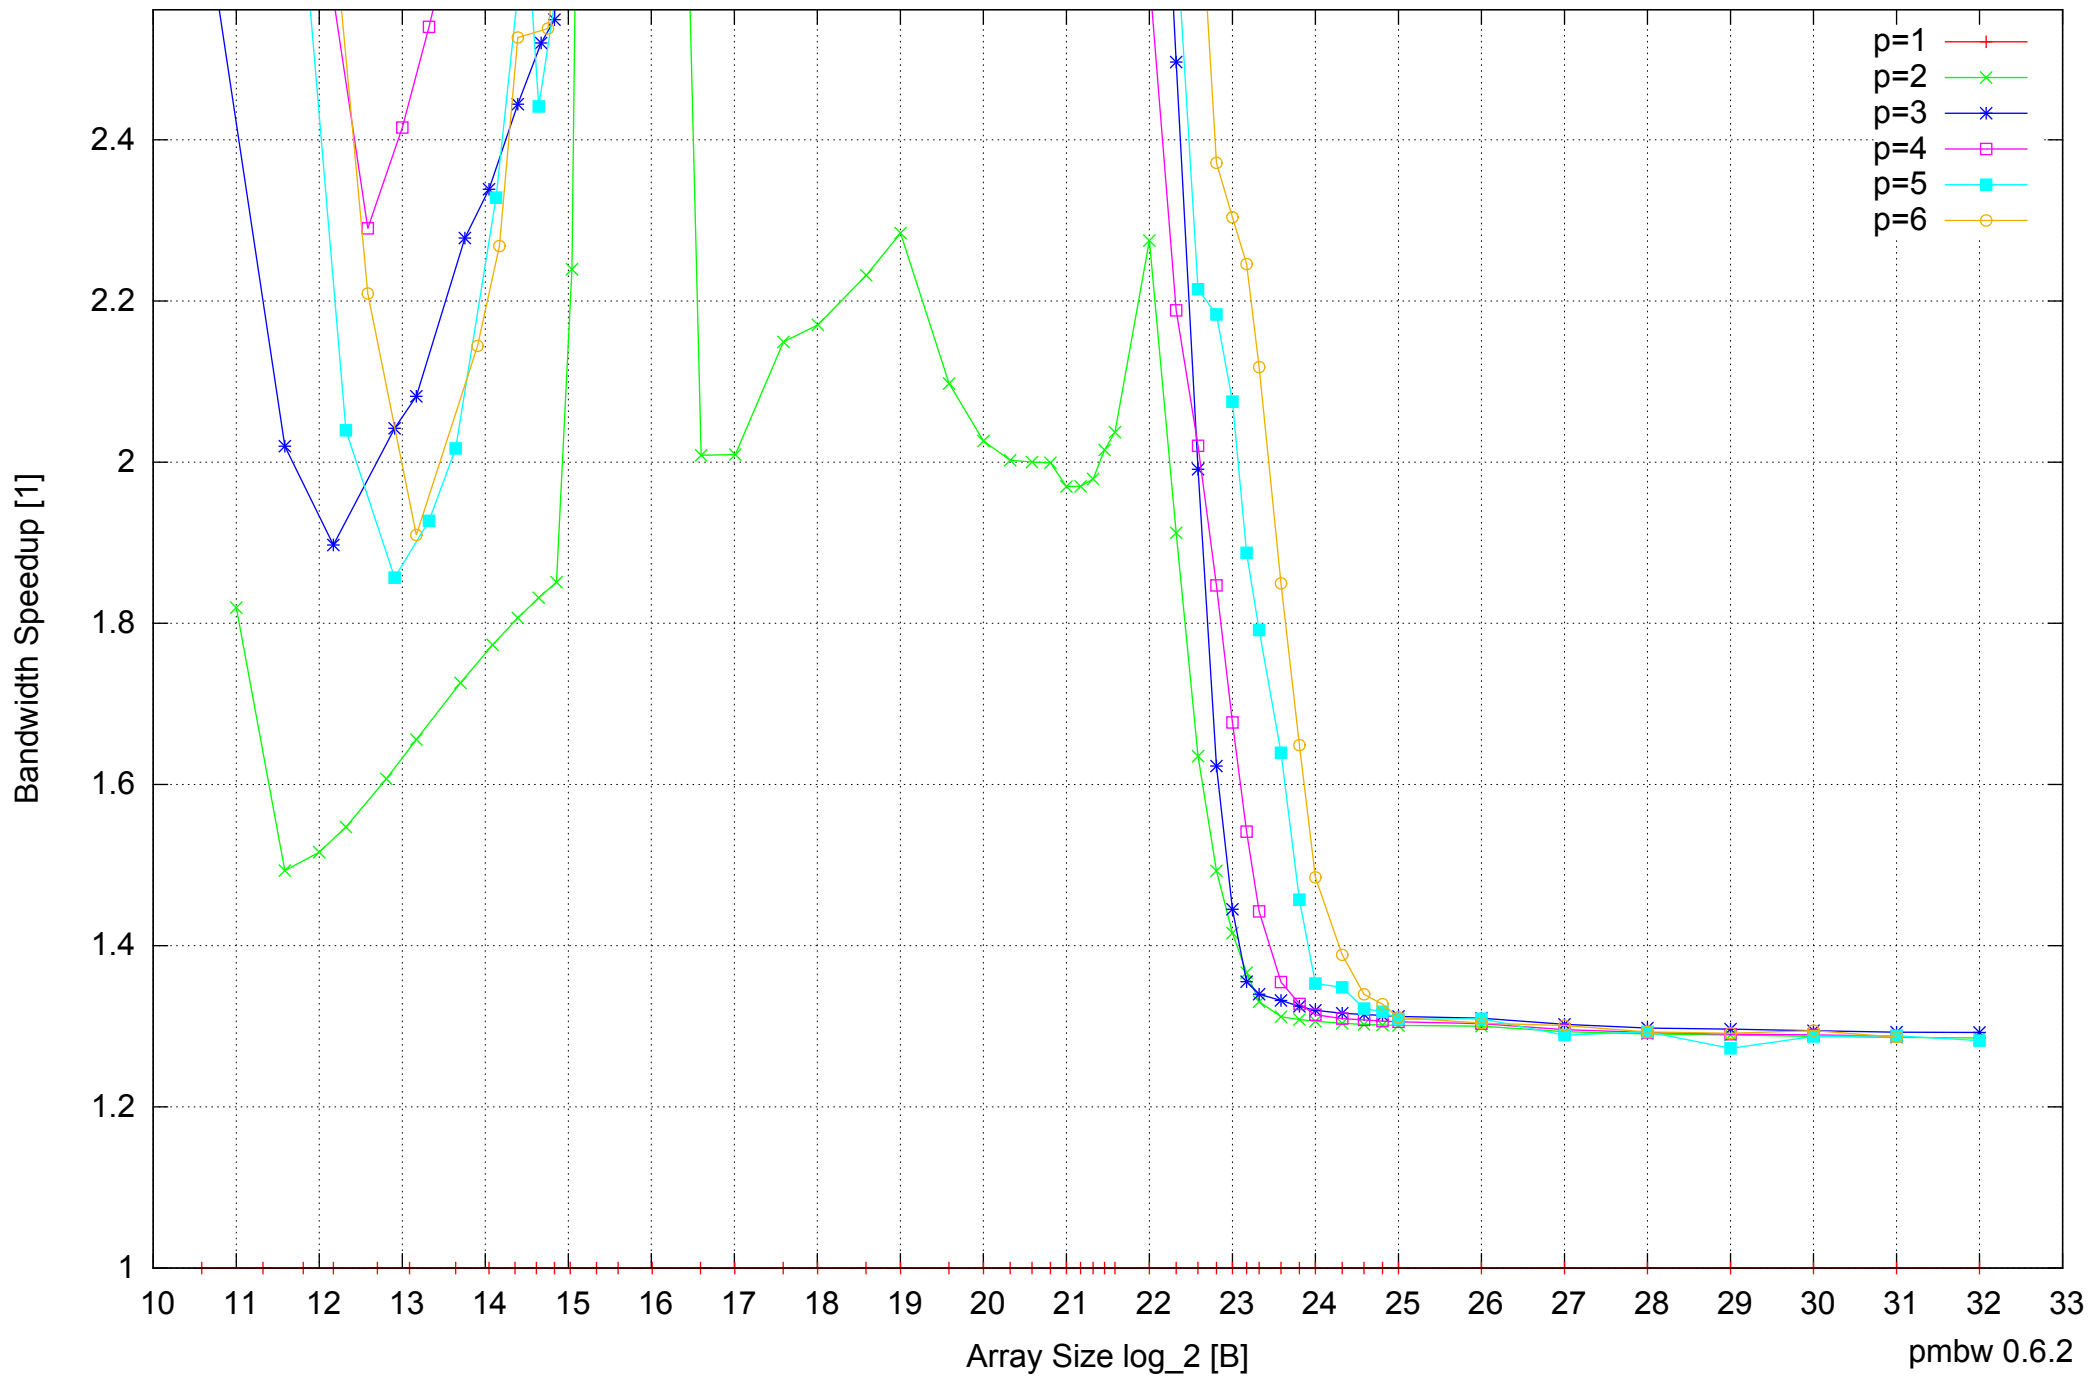

Intel Core i5-2500 8GB - Speedup of Parallel Memory Bandwidth - ScanWrite256PtrUnrollLoop

Intel Core i5-2500 8GB - Speedup of Parallel Memory Bandwidth (enlarged) - ScanWrite256PtrUnrollLoop

Intel Core i5-2500 8GB - Parallel Memory Bandwidth - ScanRead256PtrSimpleLoop

Intel Core i5-2500 8GB - Parallel Memory Access Time - ScanRead256PtrSimpleLoop

Intel Core i5-2500 8GB - Speedup of Parallel Memory Bandwidth - ScanRead256PtrSimpleLoop

Intel Core i5-2500 8GB - Speedup of Parallel Memory Bandwidth (enlarged) - ScanRead256PtrSimpleLoop