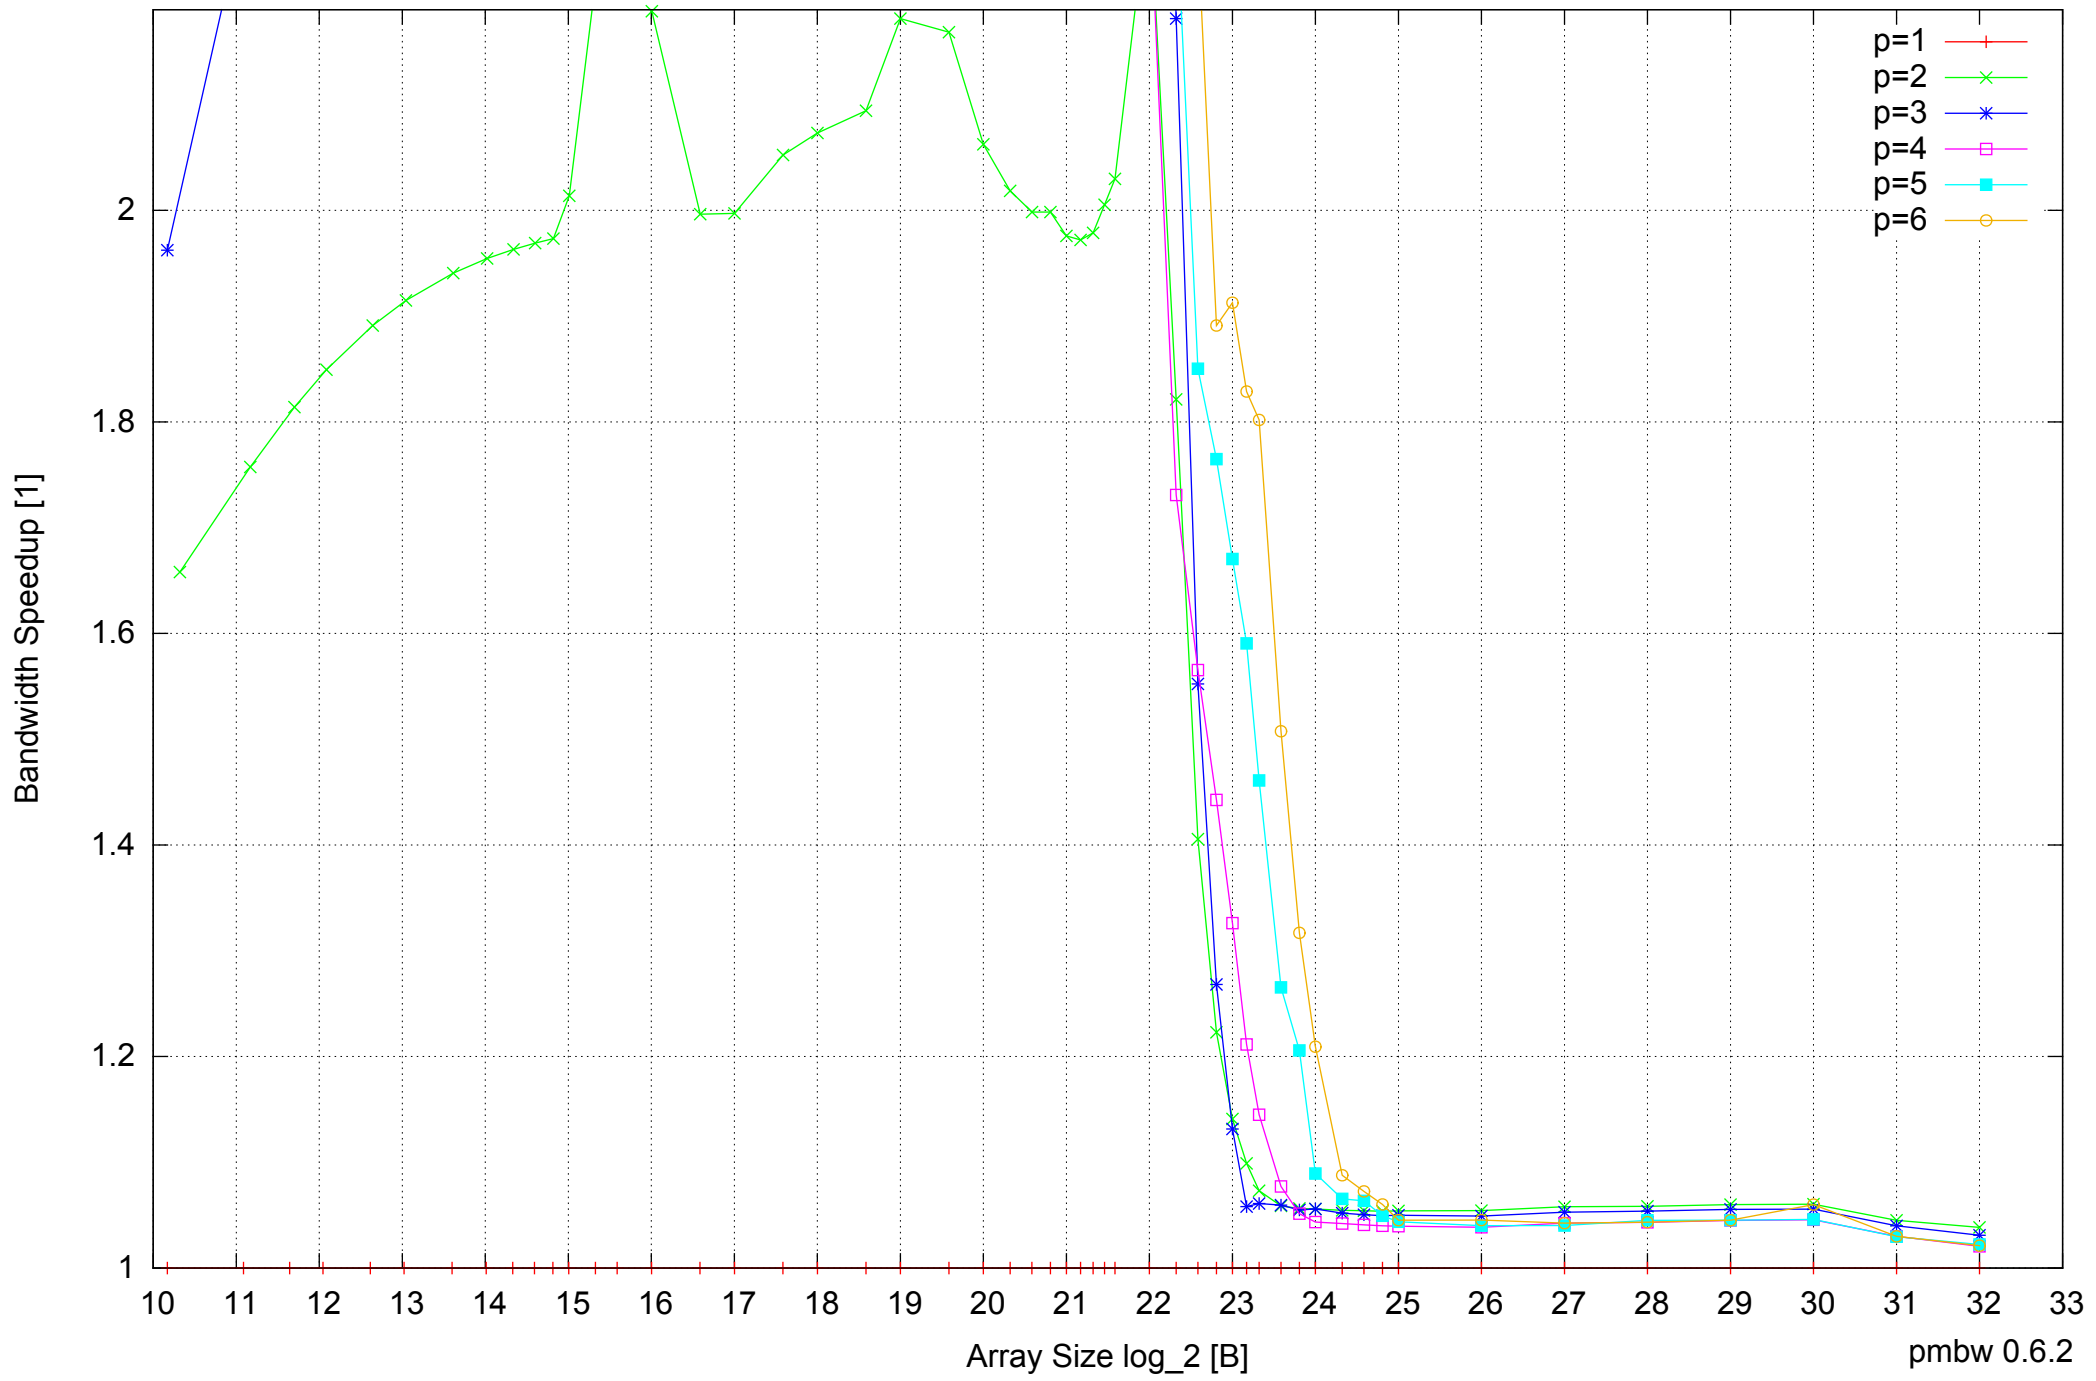

Intel Core i5-2500 8GB - Parallel Memory Bandwidth - ScanWrite64IndexUnrollLoop

Intel Core i5-2500 8GB - Speedup of Parallel Memory Bandwidth (enlarged) - ScanWrite64IndexSimpleLoop