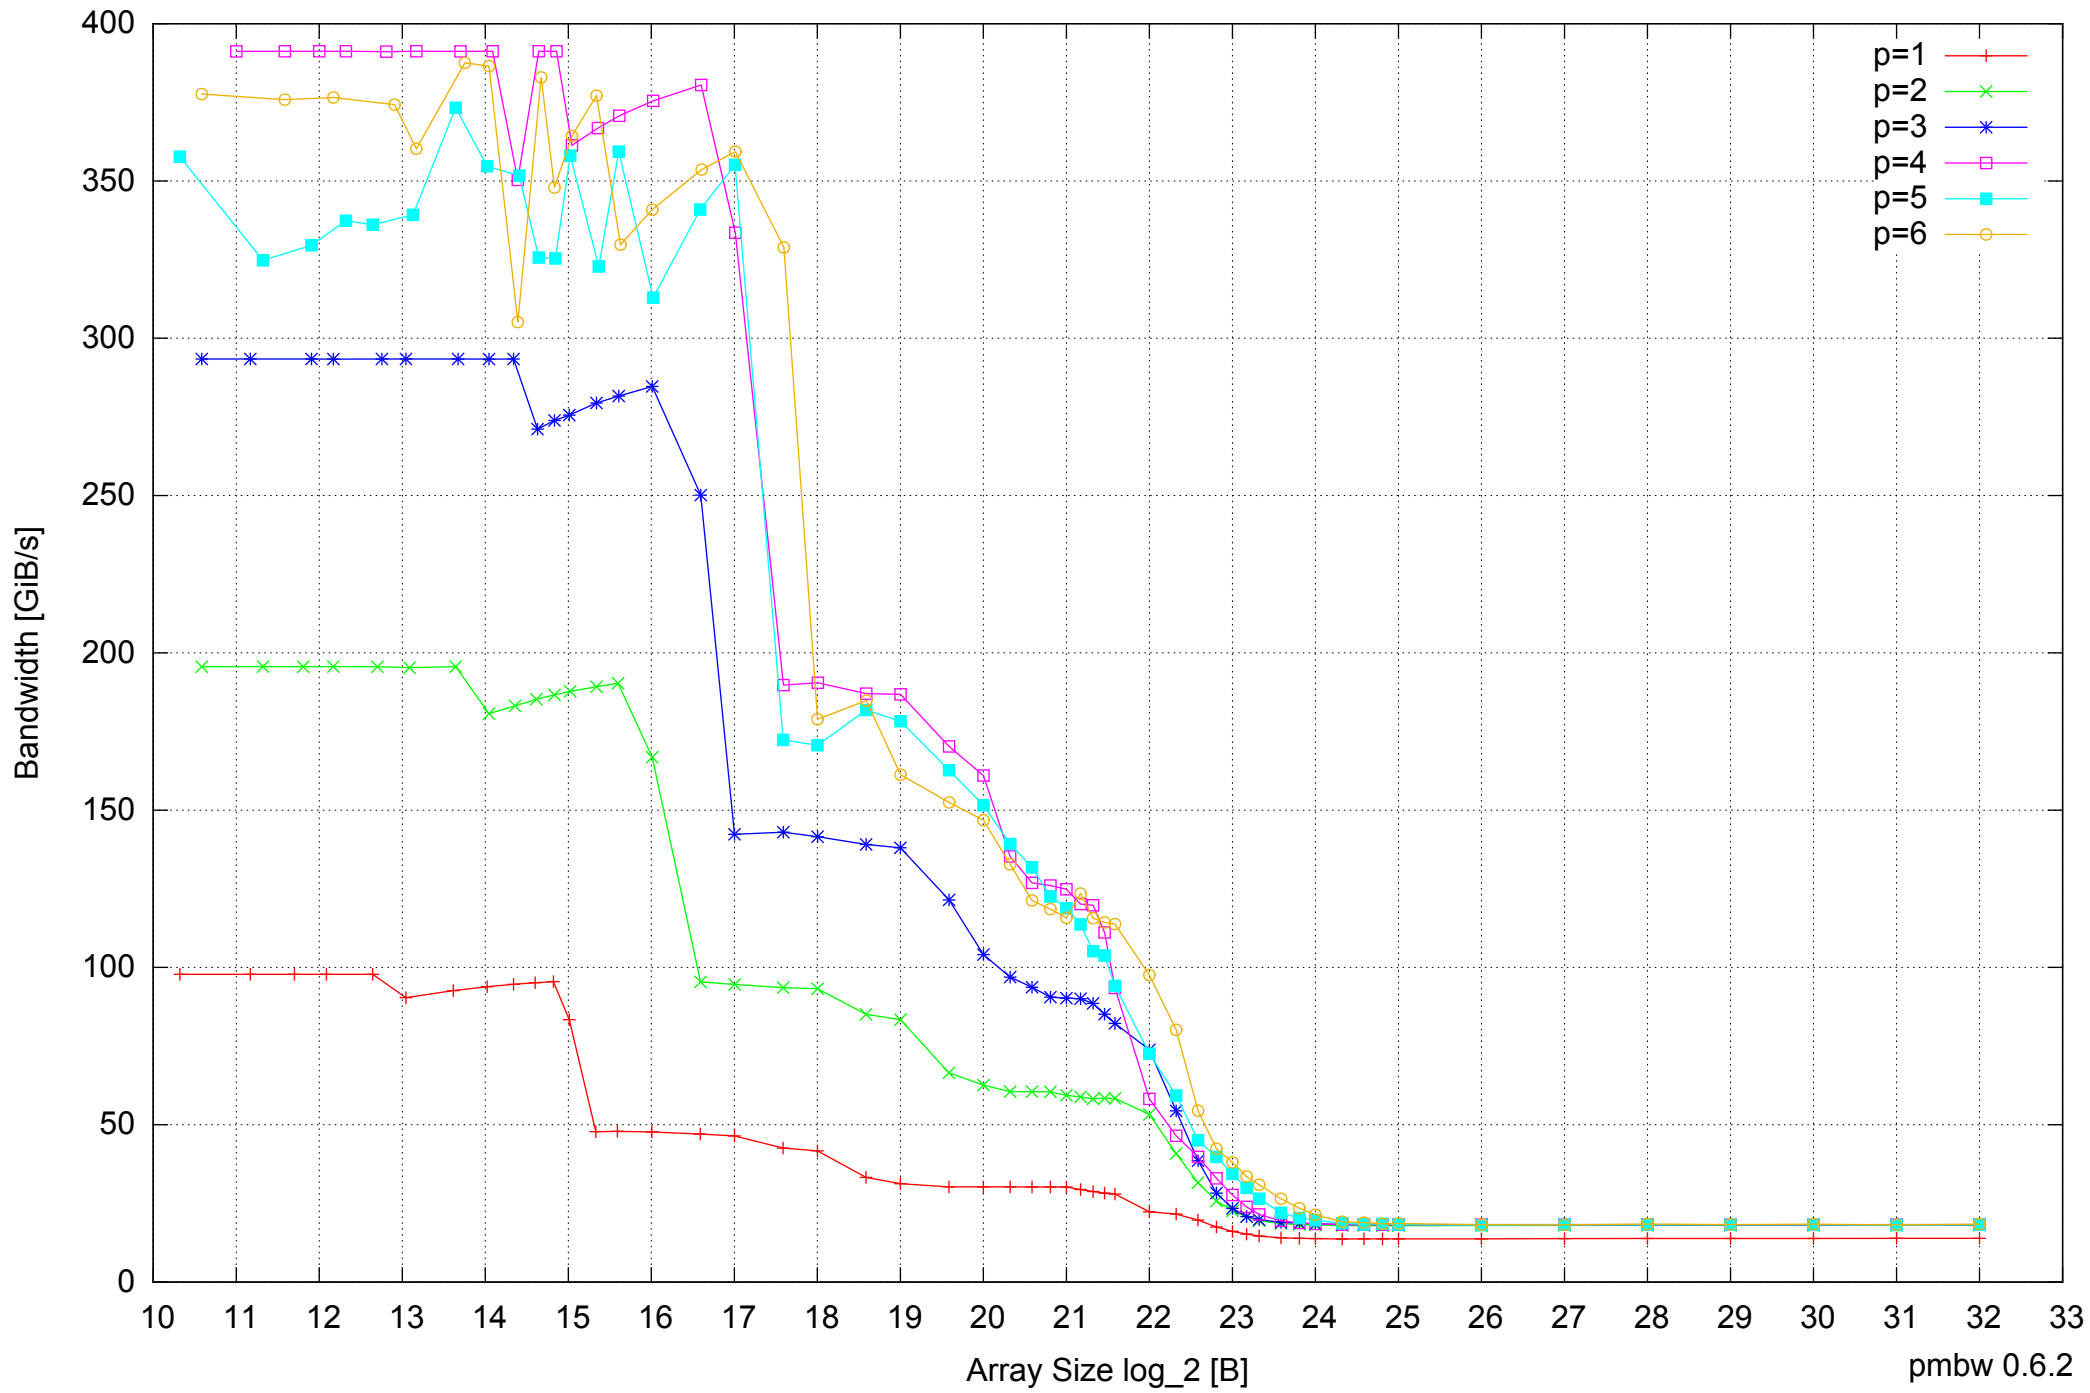

Intel Core i5-2500 8GB - Parallel Memory Bandwidth - ScanRead128PtrSimpleLoop

Intel Core i5-2500 8GB - Parallel Memory Access Time - ScanRead128PtrSimpleLoop

Intel Core i5-2500 8GB - Speedup of Parallel Memory Bandwidth - ScanRead128PtrSimpleLoop

Intel Core i5-2500 8GB - Speedup of Parallel Memory Bandwidth (enlarged) - ScanRead128PtrSimpleLoop

Intel Core i5-2500 8GB - Parallel Memory Bandwidth - ScanRead128PtrUnrollLoop

Intel Core i5-2500 8GB - Parallel Memory Access Time - ScanRead128PtrUnrollLoop