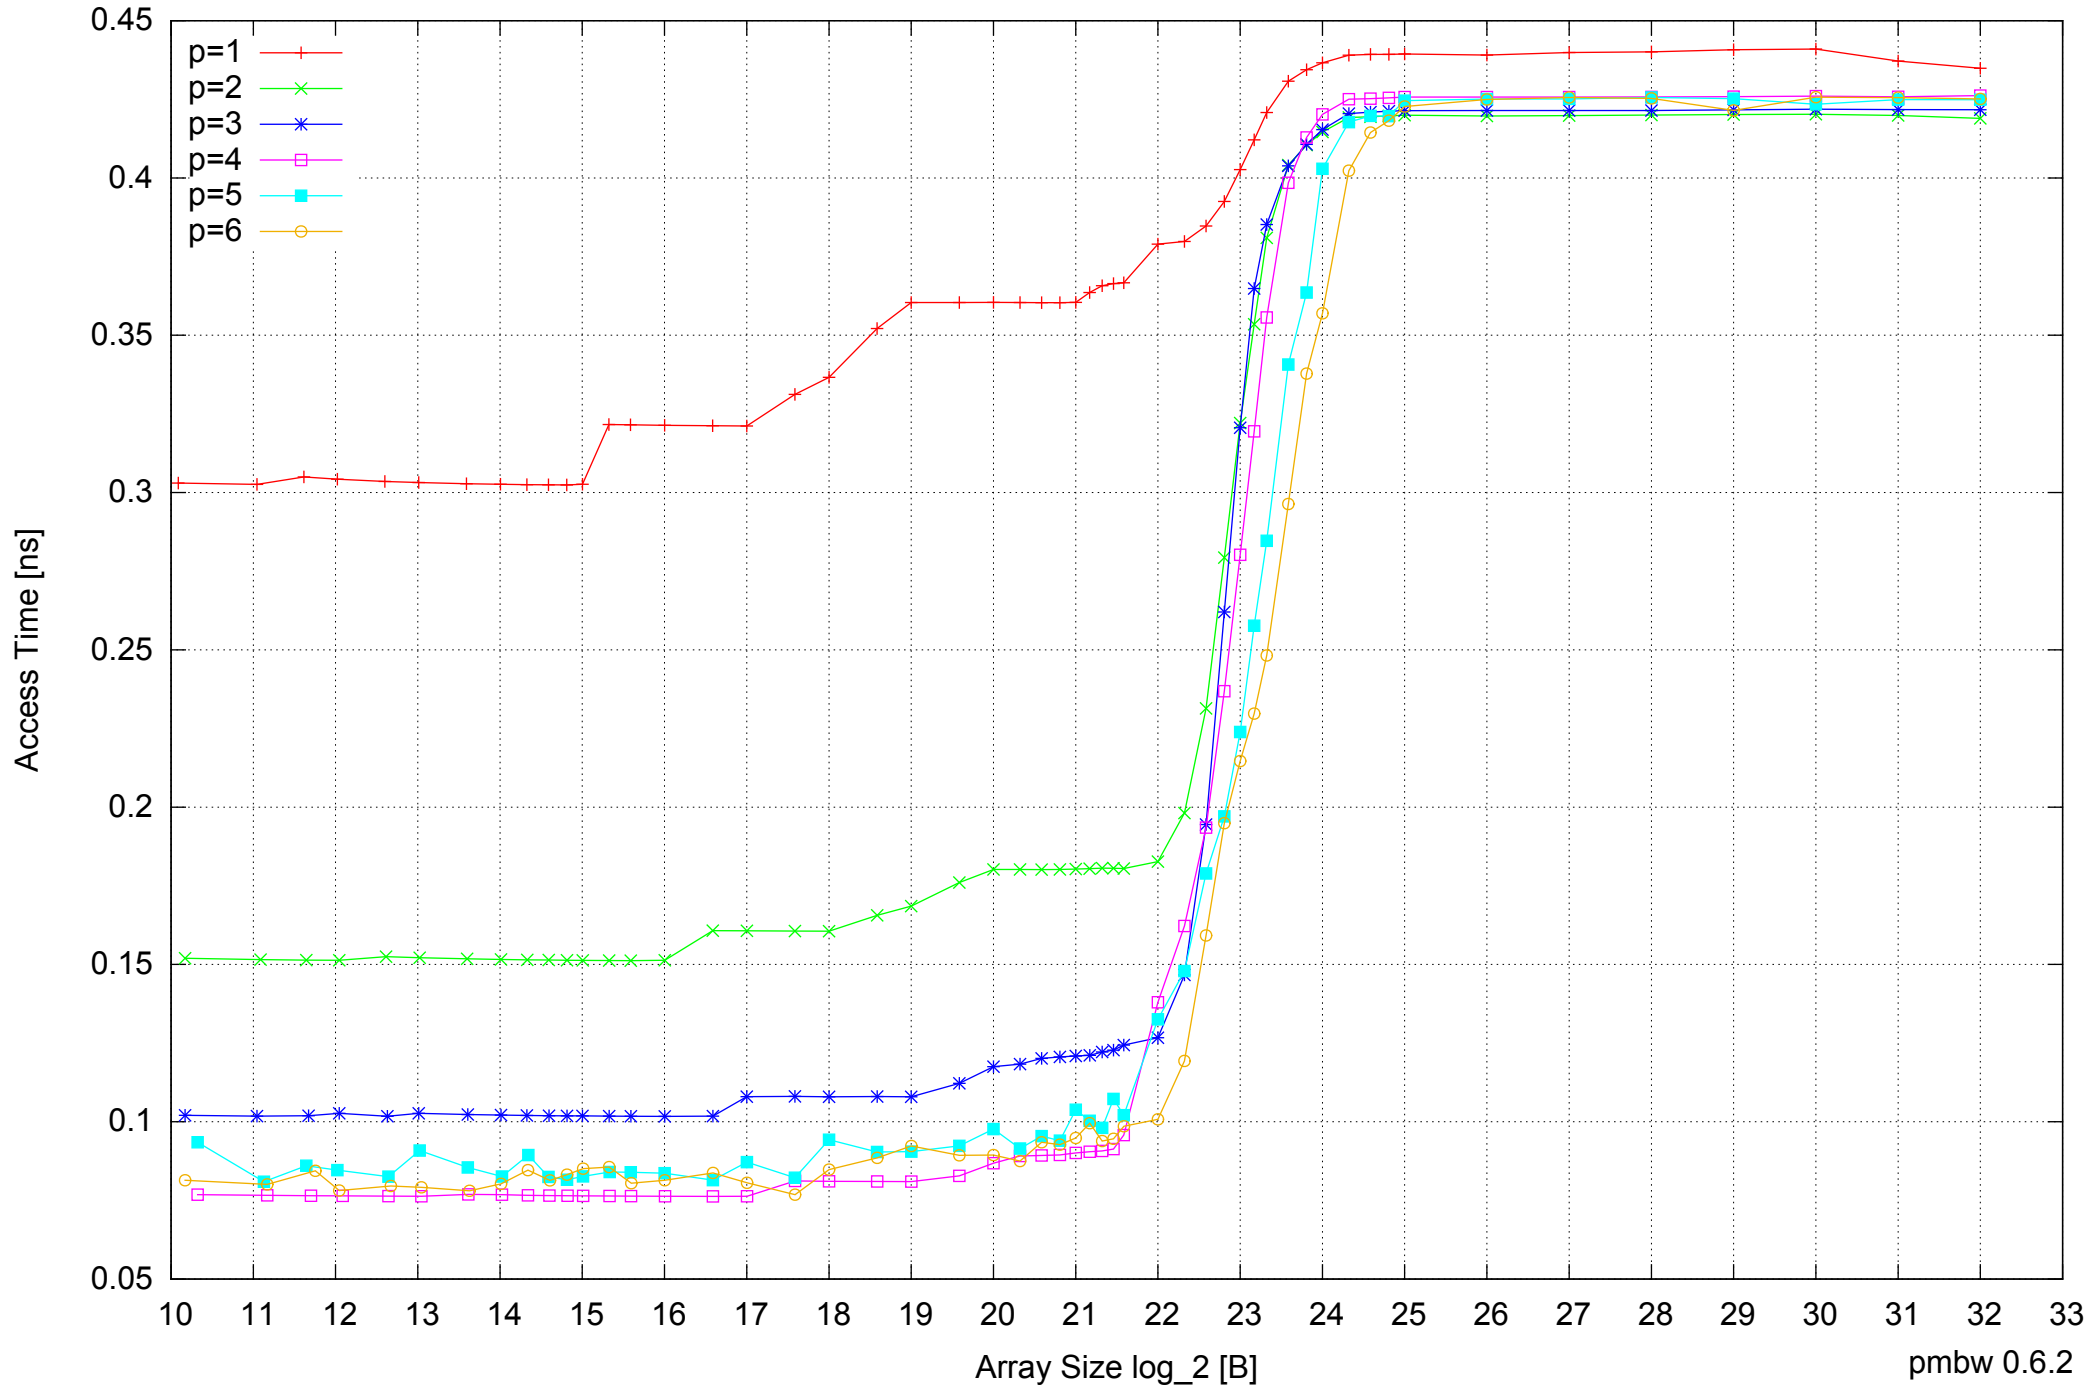

Intel Core i5-2500 8GB - Speedup of Parallel Memory Bandwidth - ScanWrite32PtrUnrollLoop

Intel Core i5-2500 8GB - Parallel Memory Access Time - ScanWrite32PtrUnrollLoop