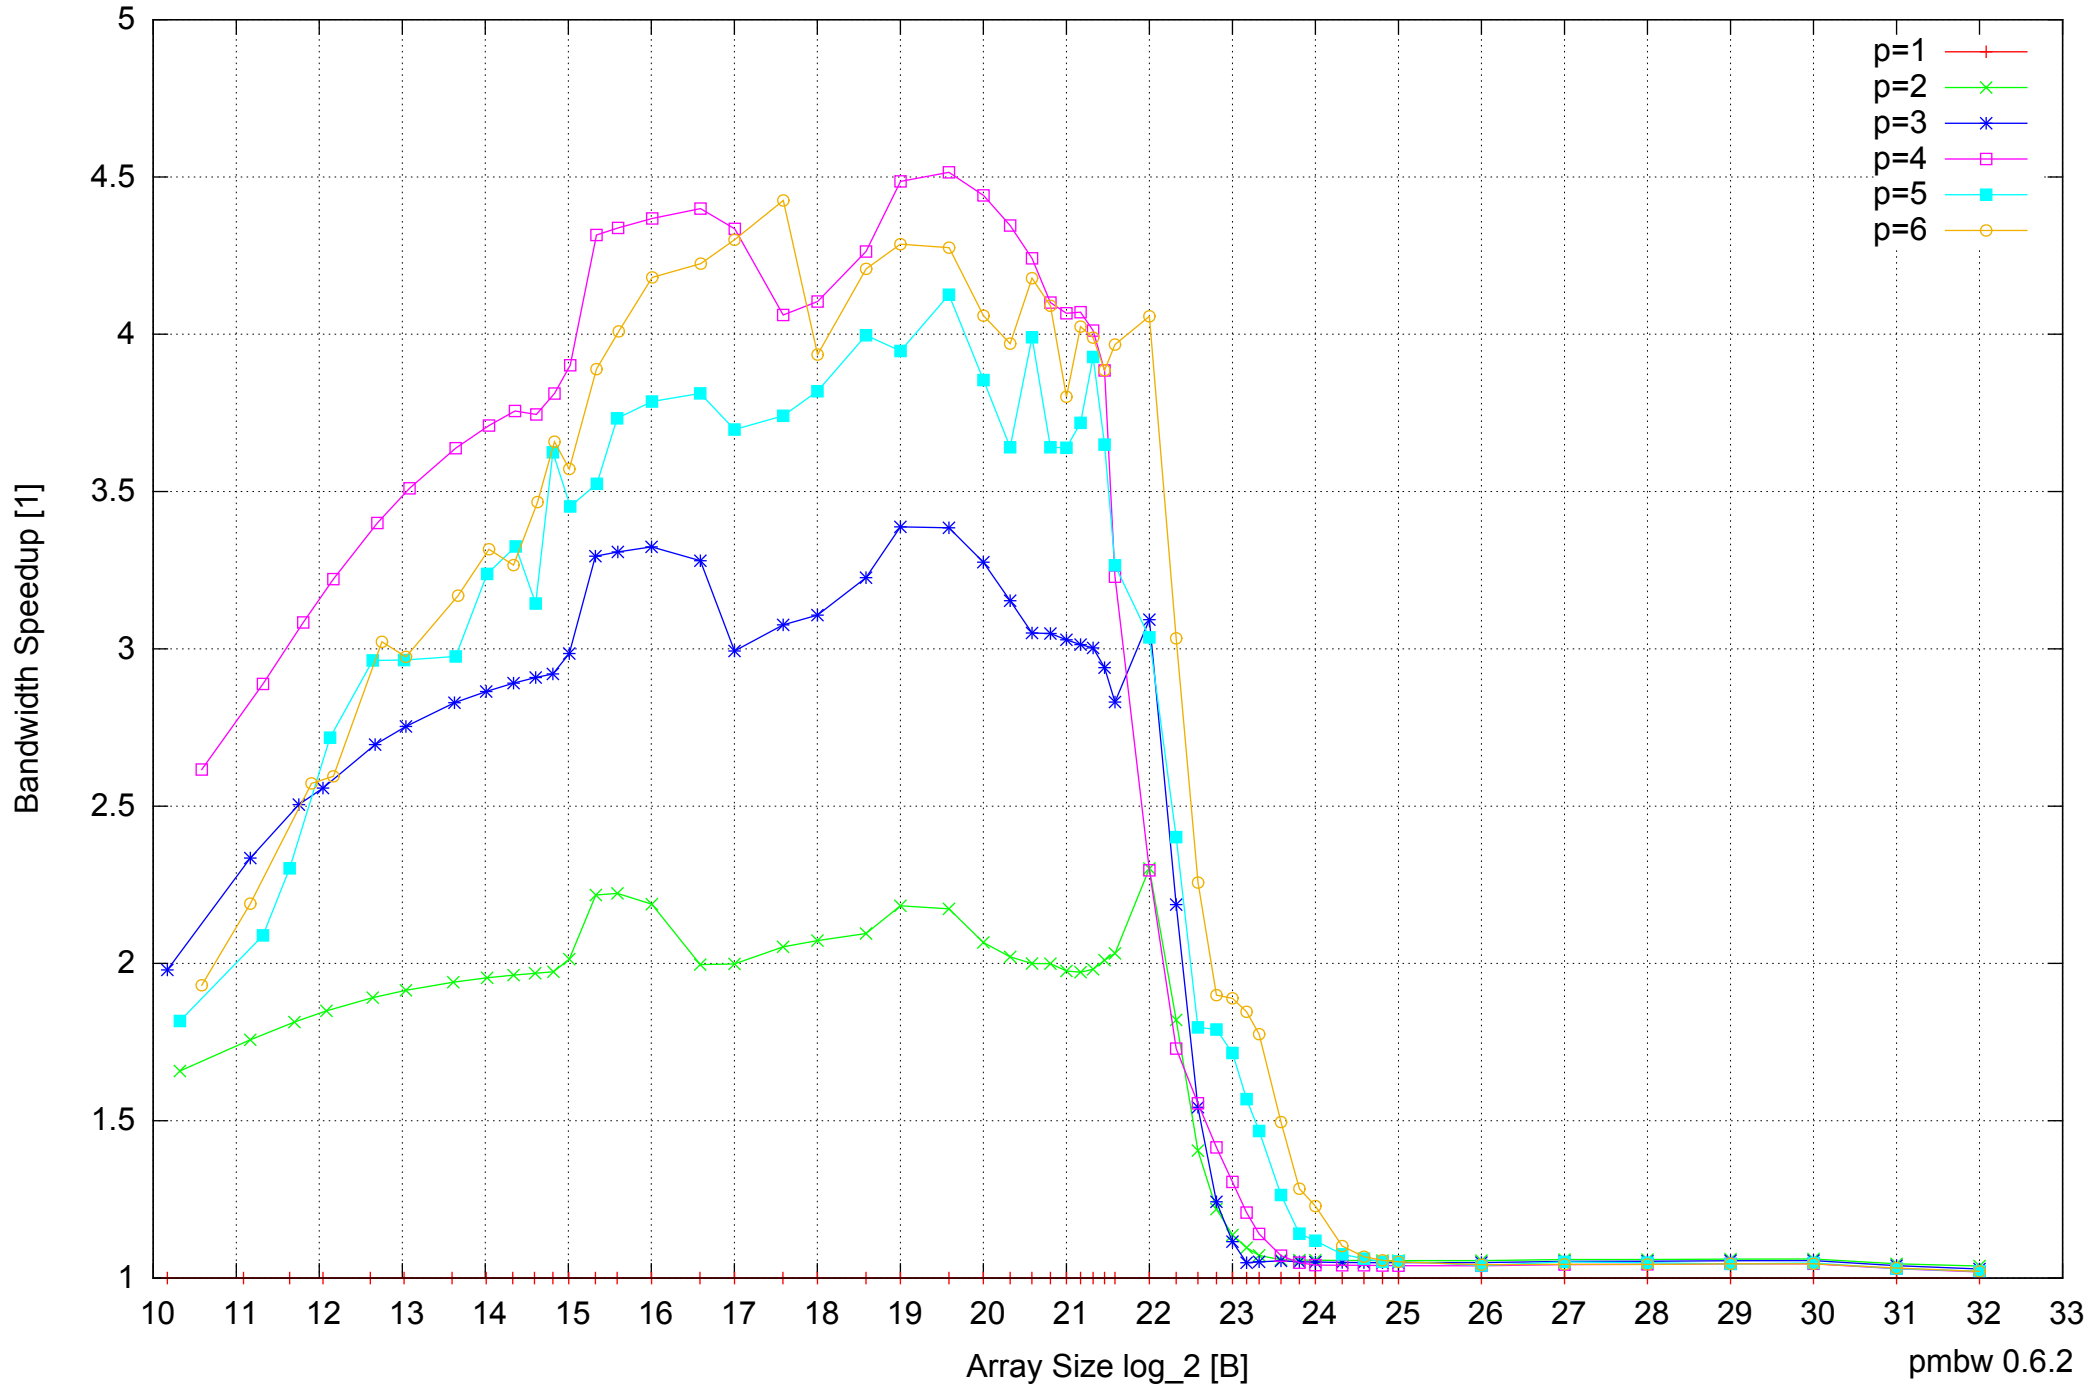

Intel Core i5-2500 8GB - Speedup of Parallel Memory Bandwidth (enlarged) - ScanWrite64PtrSimpleLoop

Intel Core i5-2500 8GB - Speedup of Parallel Memory Bandwidth - ScanWrite64PtrSimpleLoop