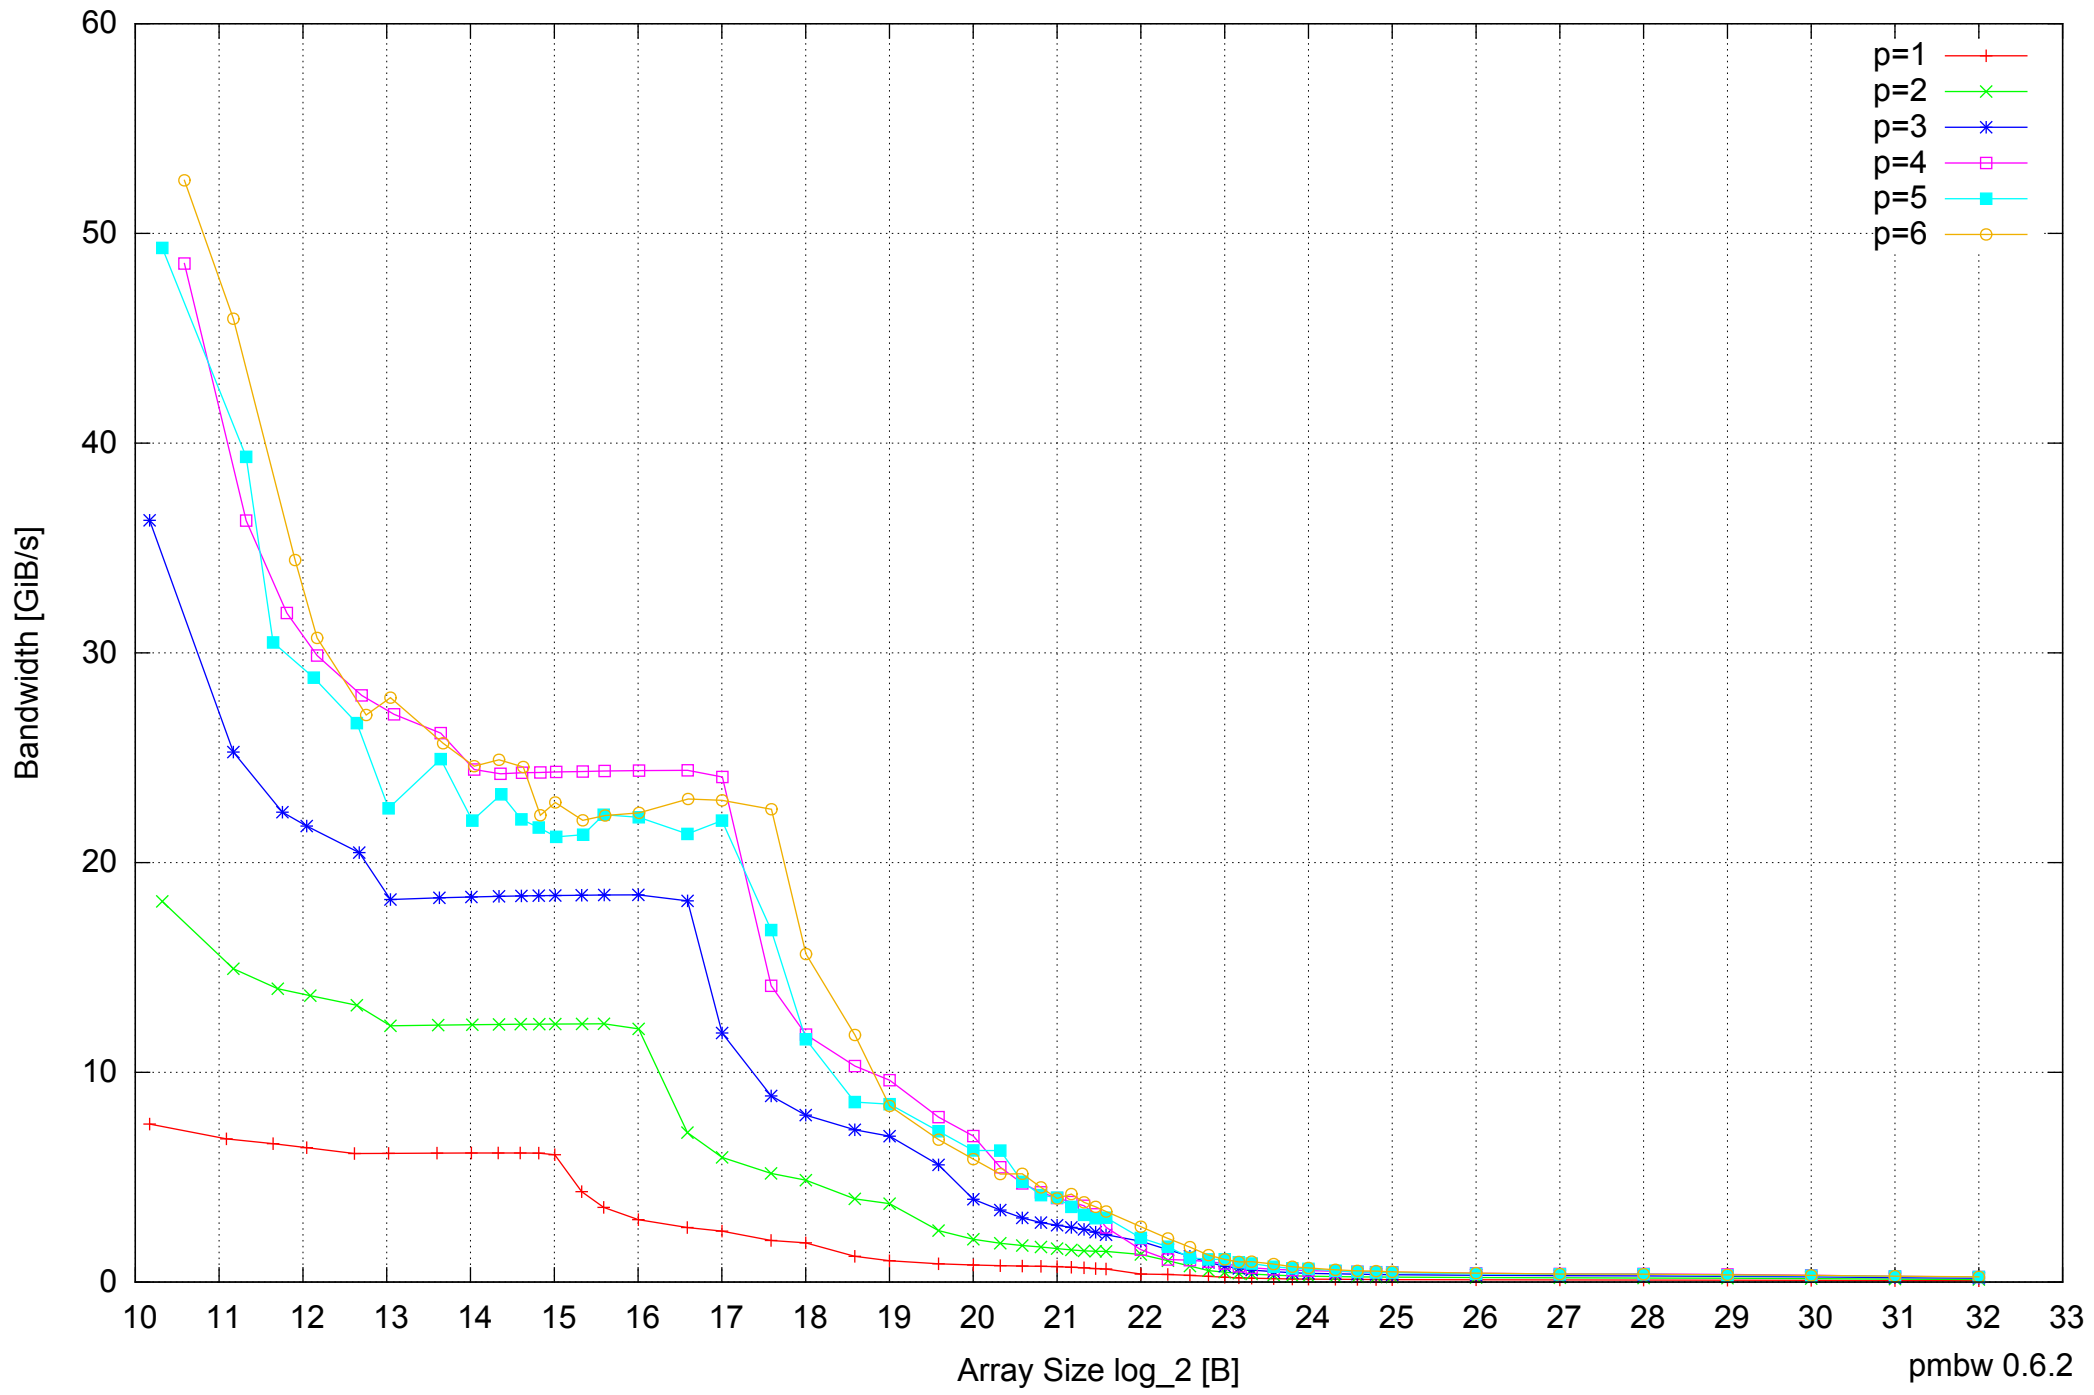

Intel Core i5-2500 8GB - Parallel Memory Access Time - PermRead64UnrollLoop

Intel Core i5-2500 8GB - Parallel Memory Bandwidth - PermRead64UnrollLoop