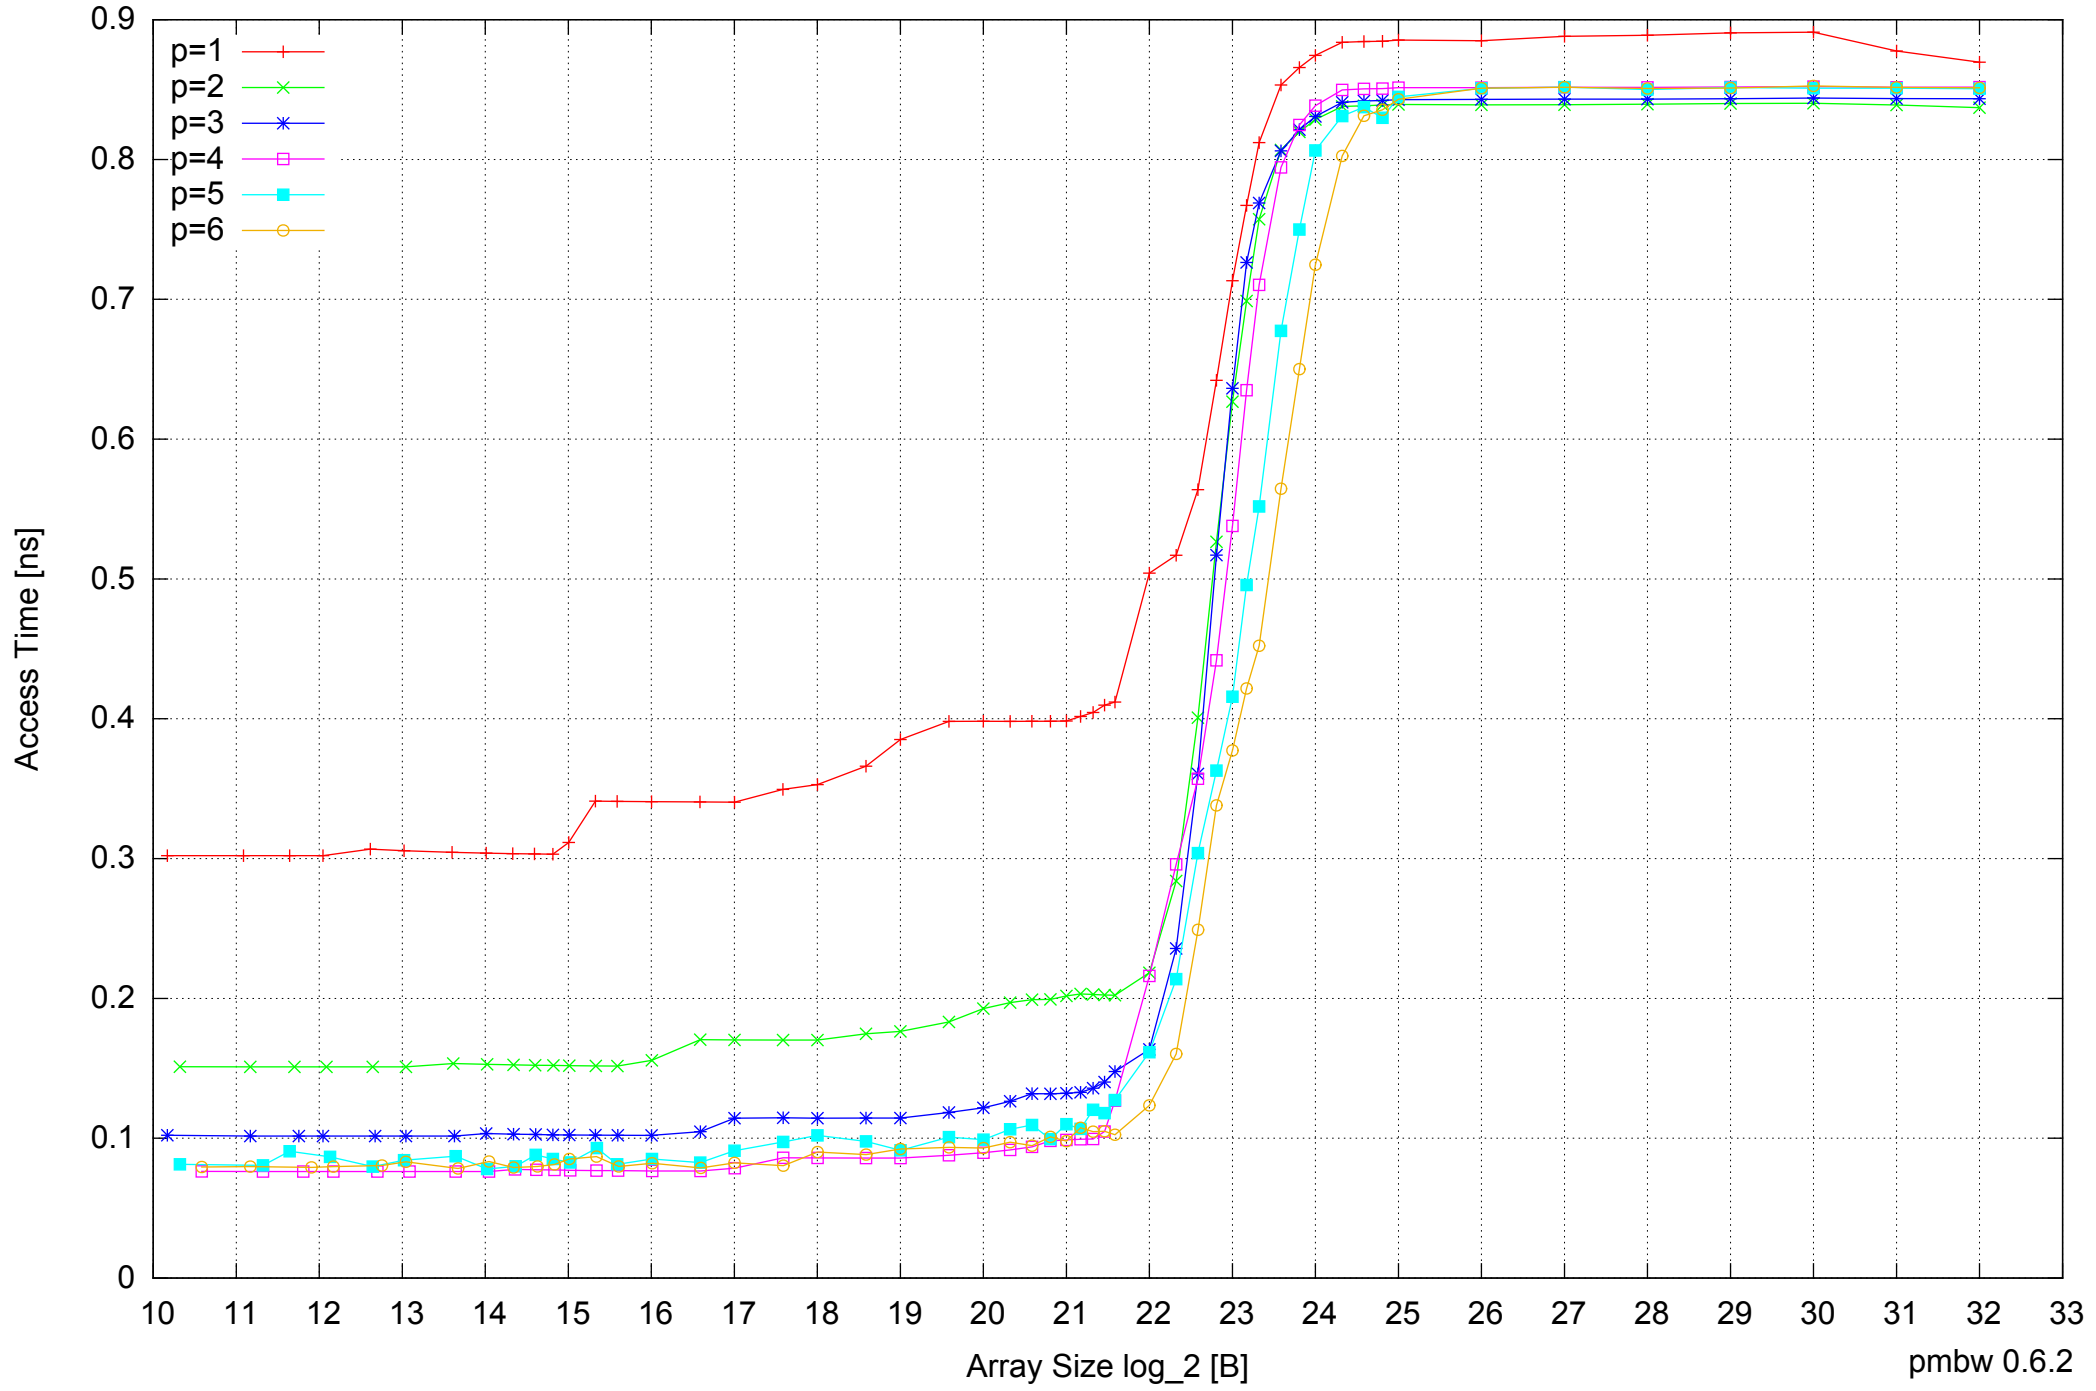

Intel Core i5-2500 8GB - Speedup of Parallel Memory Bandwidth - ScanWrite64PtrUnrollLoop

Intel Core i5-2500 8GB - Parallel Memory Access Time - ScanWrite64PtrUnrollLoop