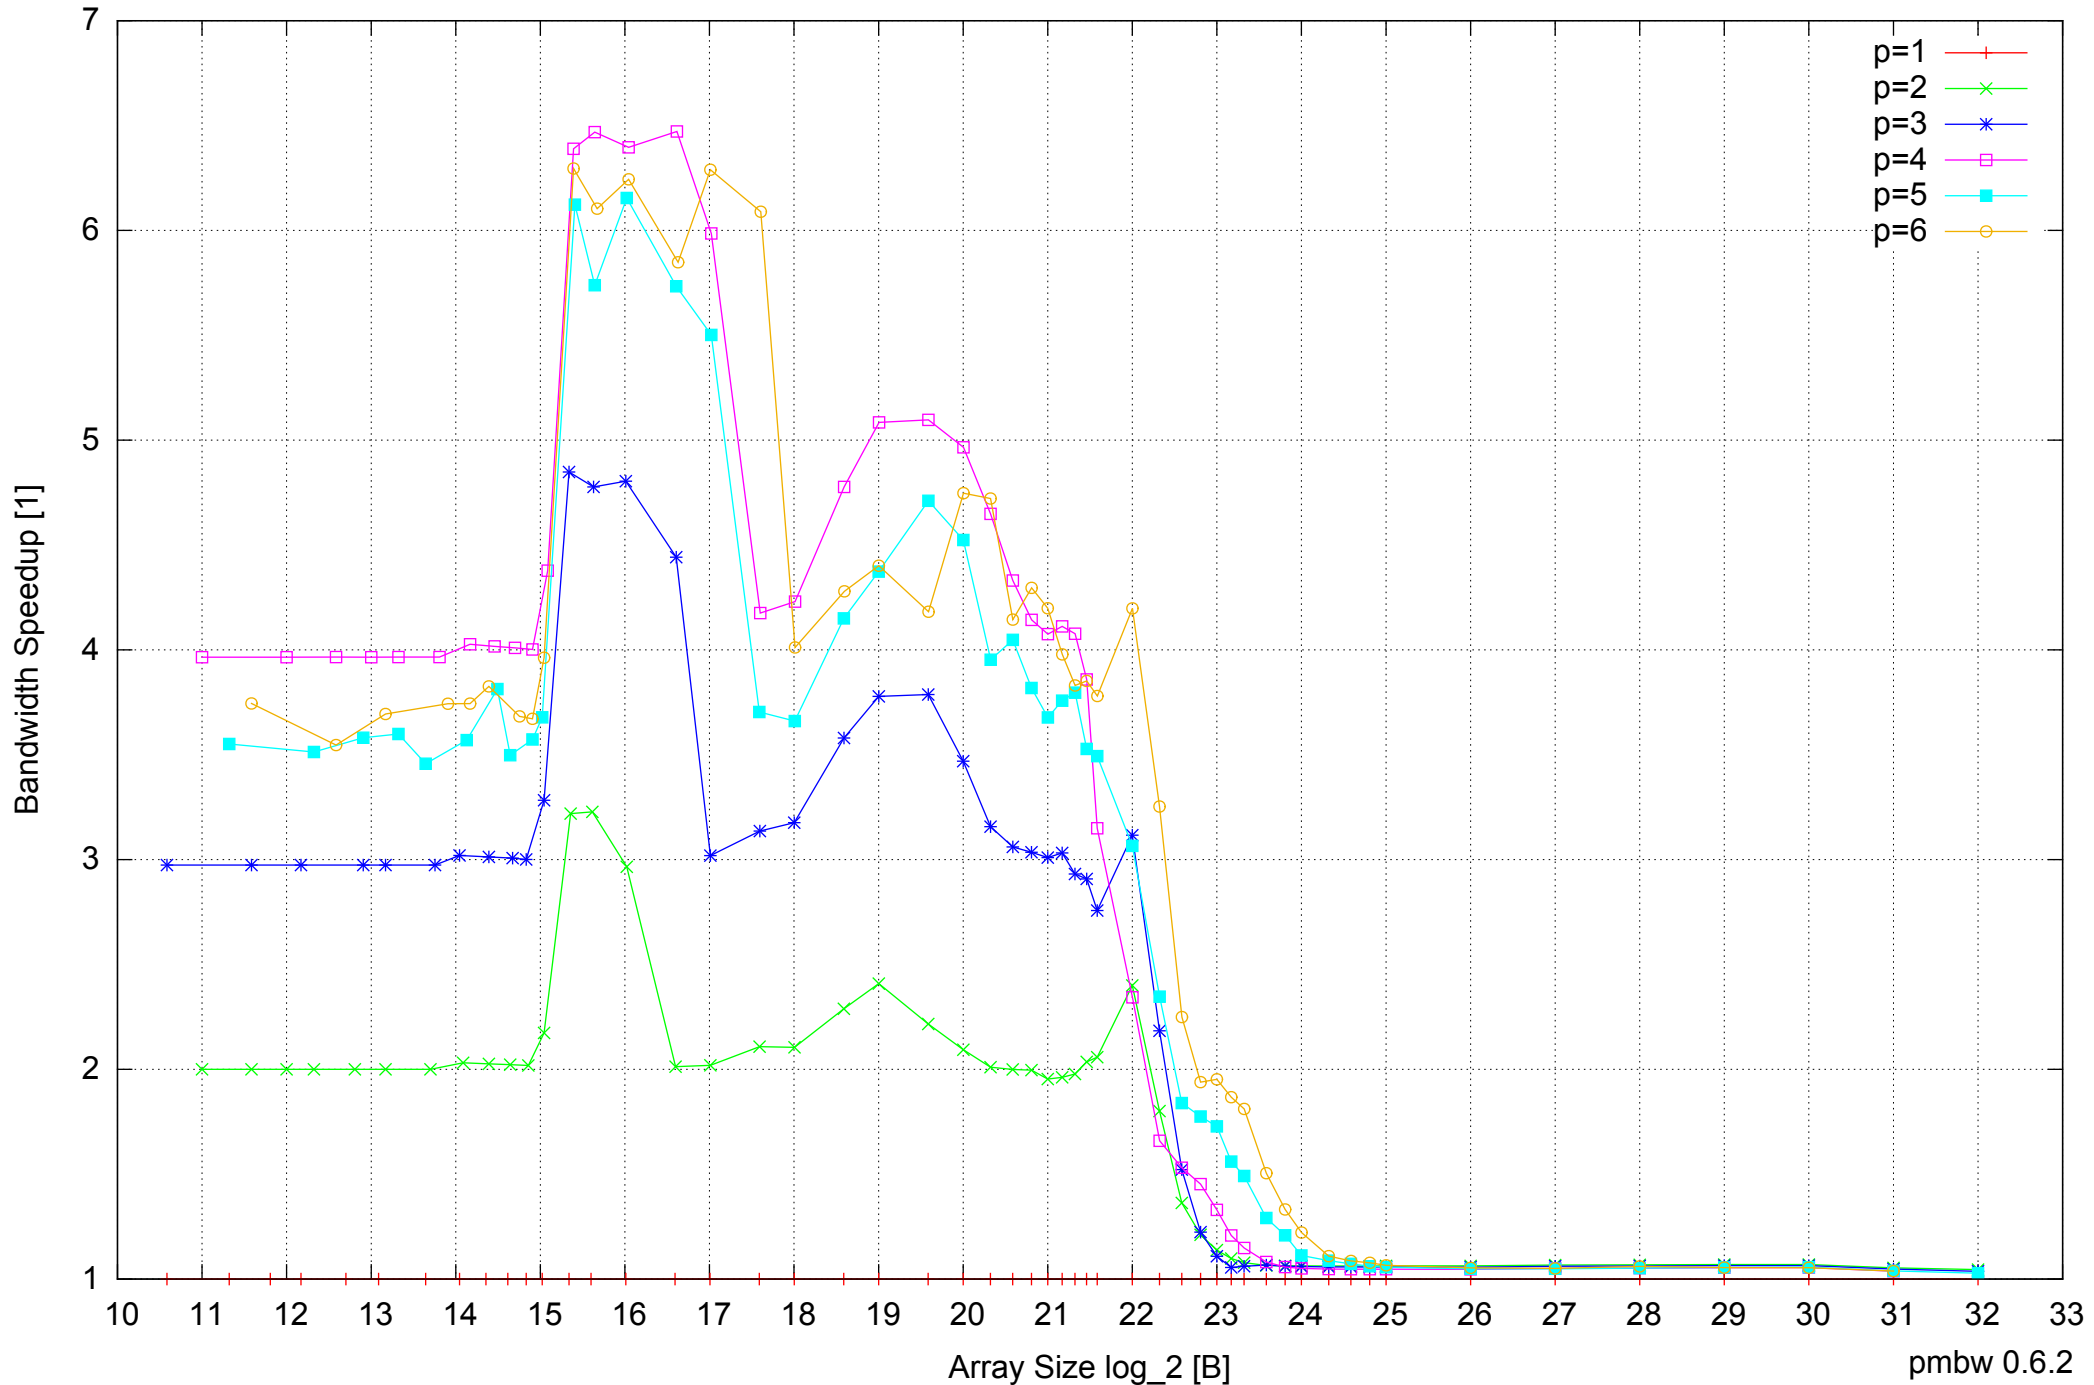

Intel Core i5-2500 8GB - One Thread Memory Bandwidth

Intel Core i5-2500 8GB - One Thread Memory Latency (Access Time)

Intel Core i5-2500 8GB - One Thread Memory Latency (excluding Permutation)

Intel Core i5-2500 8GB - One Thread Memory Bandwidth (only 64-bit Reads)

Intel Core i5-2500 8GB - Parallel Memory Bandwidth - ScanWrite256PtrSimpleLoop

Intel Core i5-2500 8GB - Parallel Memory Access Time - ScanWrite256PtrSimpleLoop

Intel Core i5-2500 8GB - Speedup of Parallel Memory Bandwidth - ScanWrite256PtrSimpleLoop

Intel Core i5-2500 8GB - Speedup of Parallel Memory Bandwidth (enlarged) - ScanWrite256PtrSimpleLoop

Intel Core i5-2500 8GB - Parallel Memory Bandwidth - ScanWrite256PtrUnrollLoop

Intel Core i5-2500 8GB - Parallel Memory Access Time - ScanWrite256PtrUnrollLoop

Intel Core i5-2500 8GB - Speedup of Parallel Memory Bandwidth - ScanWrite256PtrUnrollLoop

Intel Core i5-2500 8GB - Speedup of Parallel Memory Bandwidth (enlarged) - ScanWrite256PtrUnrollLoop

Intel Core i5-2500 8GB - Parallel Memory Bandwidth - ScanRead256PtrSimpleLoop