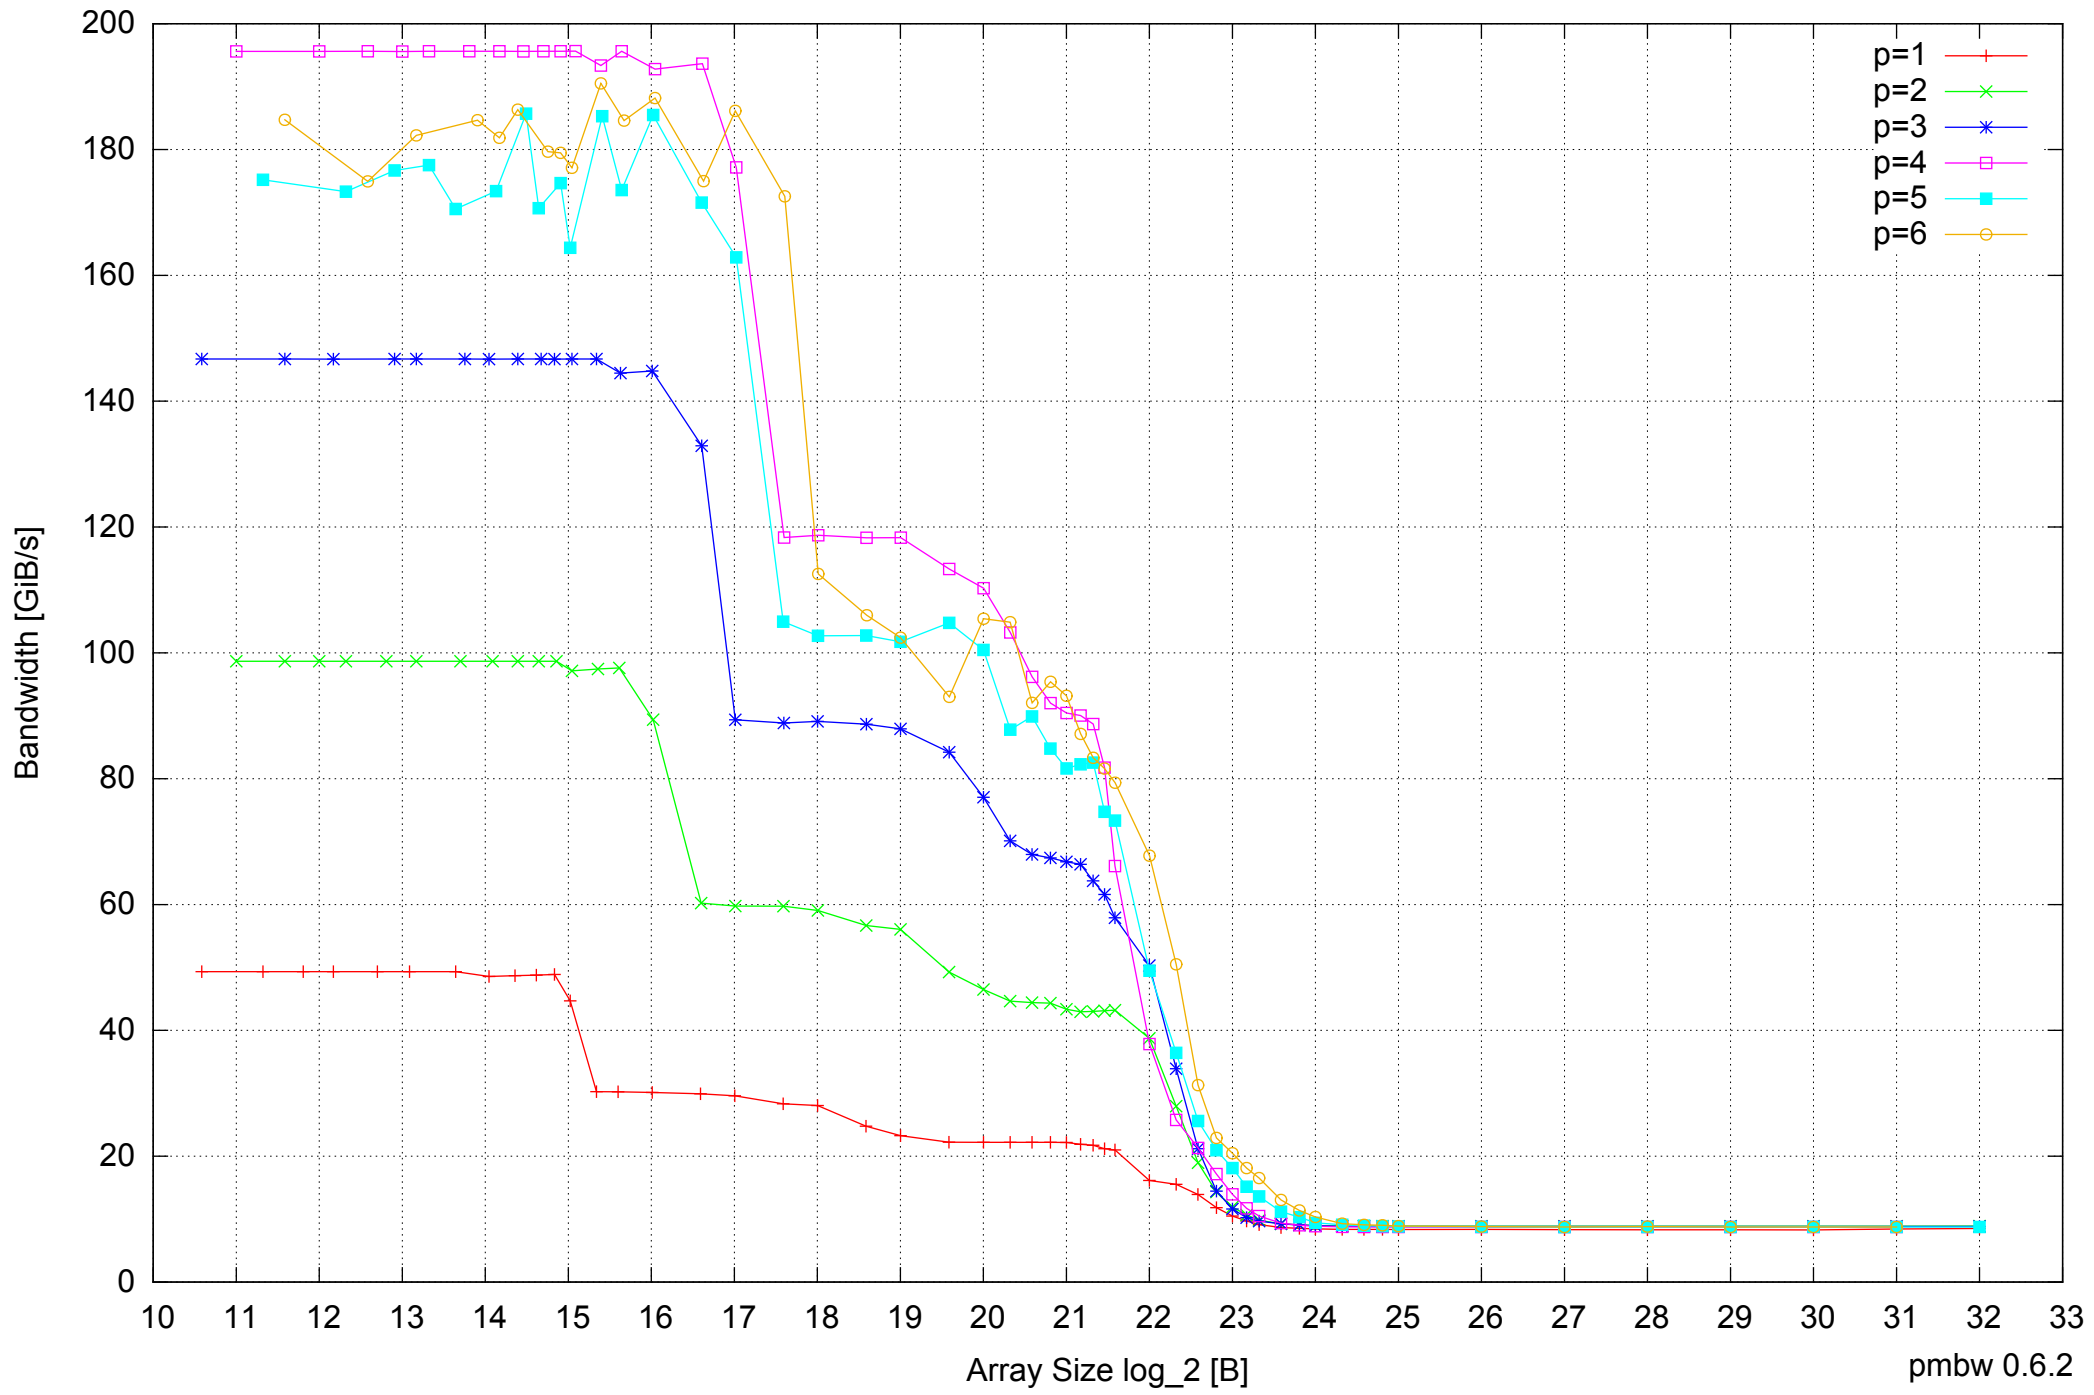

Intel Core i5-2500 8GB - One Thread Memory Bandwidth

Intel Core i5-2500 8GB - One Thread Memory Latency (Access Time)

Intel Core i5-2500 8GB - One Thread Memory Latency (excluding Permutation)

Intel Core i5-2500 8GB - One Thread Memory Bandwidth (only 64-bit Reads)

Intel Core i5-2500 8GB - Parallel Memory Bandwidth - ScanWrite256PtrSimpleLoop

Intel Core i5-2500 8GB - Parallel Memory Access Time - ScanWrite256PtrSimpleLoop

Intel Core i5-2500 8GB - Speedup of Parallel Memory Bandwidth - ScanWrite256PtrSimpleLoop

Intel Core i5-2500 8GB - Speedup of Parallel Memory Bandwidth (enlarged) - ScanWrite256PtrSimpleLoop

Intel Core i5-2500 8GB - Parallel Memory Bandwidth - ScanWrite256PtrUnrollLoop

Intel Core i5-2500 8GB - Parallel Memory Access Time - ScanWrite256PtrUnrollLoop

Intel Core i5-2500 8GB - Parallel Memory Access Time - ScanRead256PtrSimpleLoop

Intel Core i5-2500 8GB - Speedup of Parallel Memory Bandwidth - ScanRead256PtrSimpleLoop

Intel Core i5-2500 8GB - Speedup of Parallel Memory Bandwidth (enlarged) - ScanRead256PtrSimpleLoop