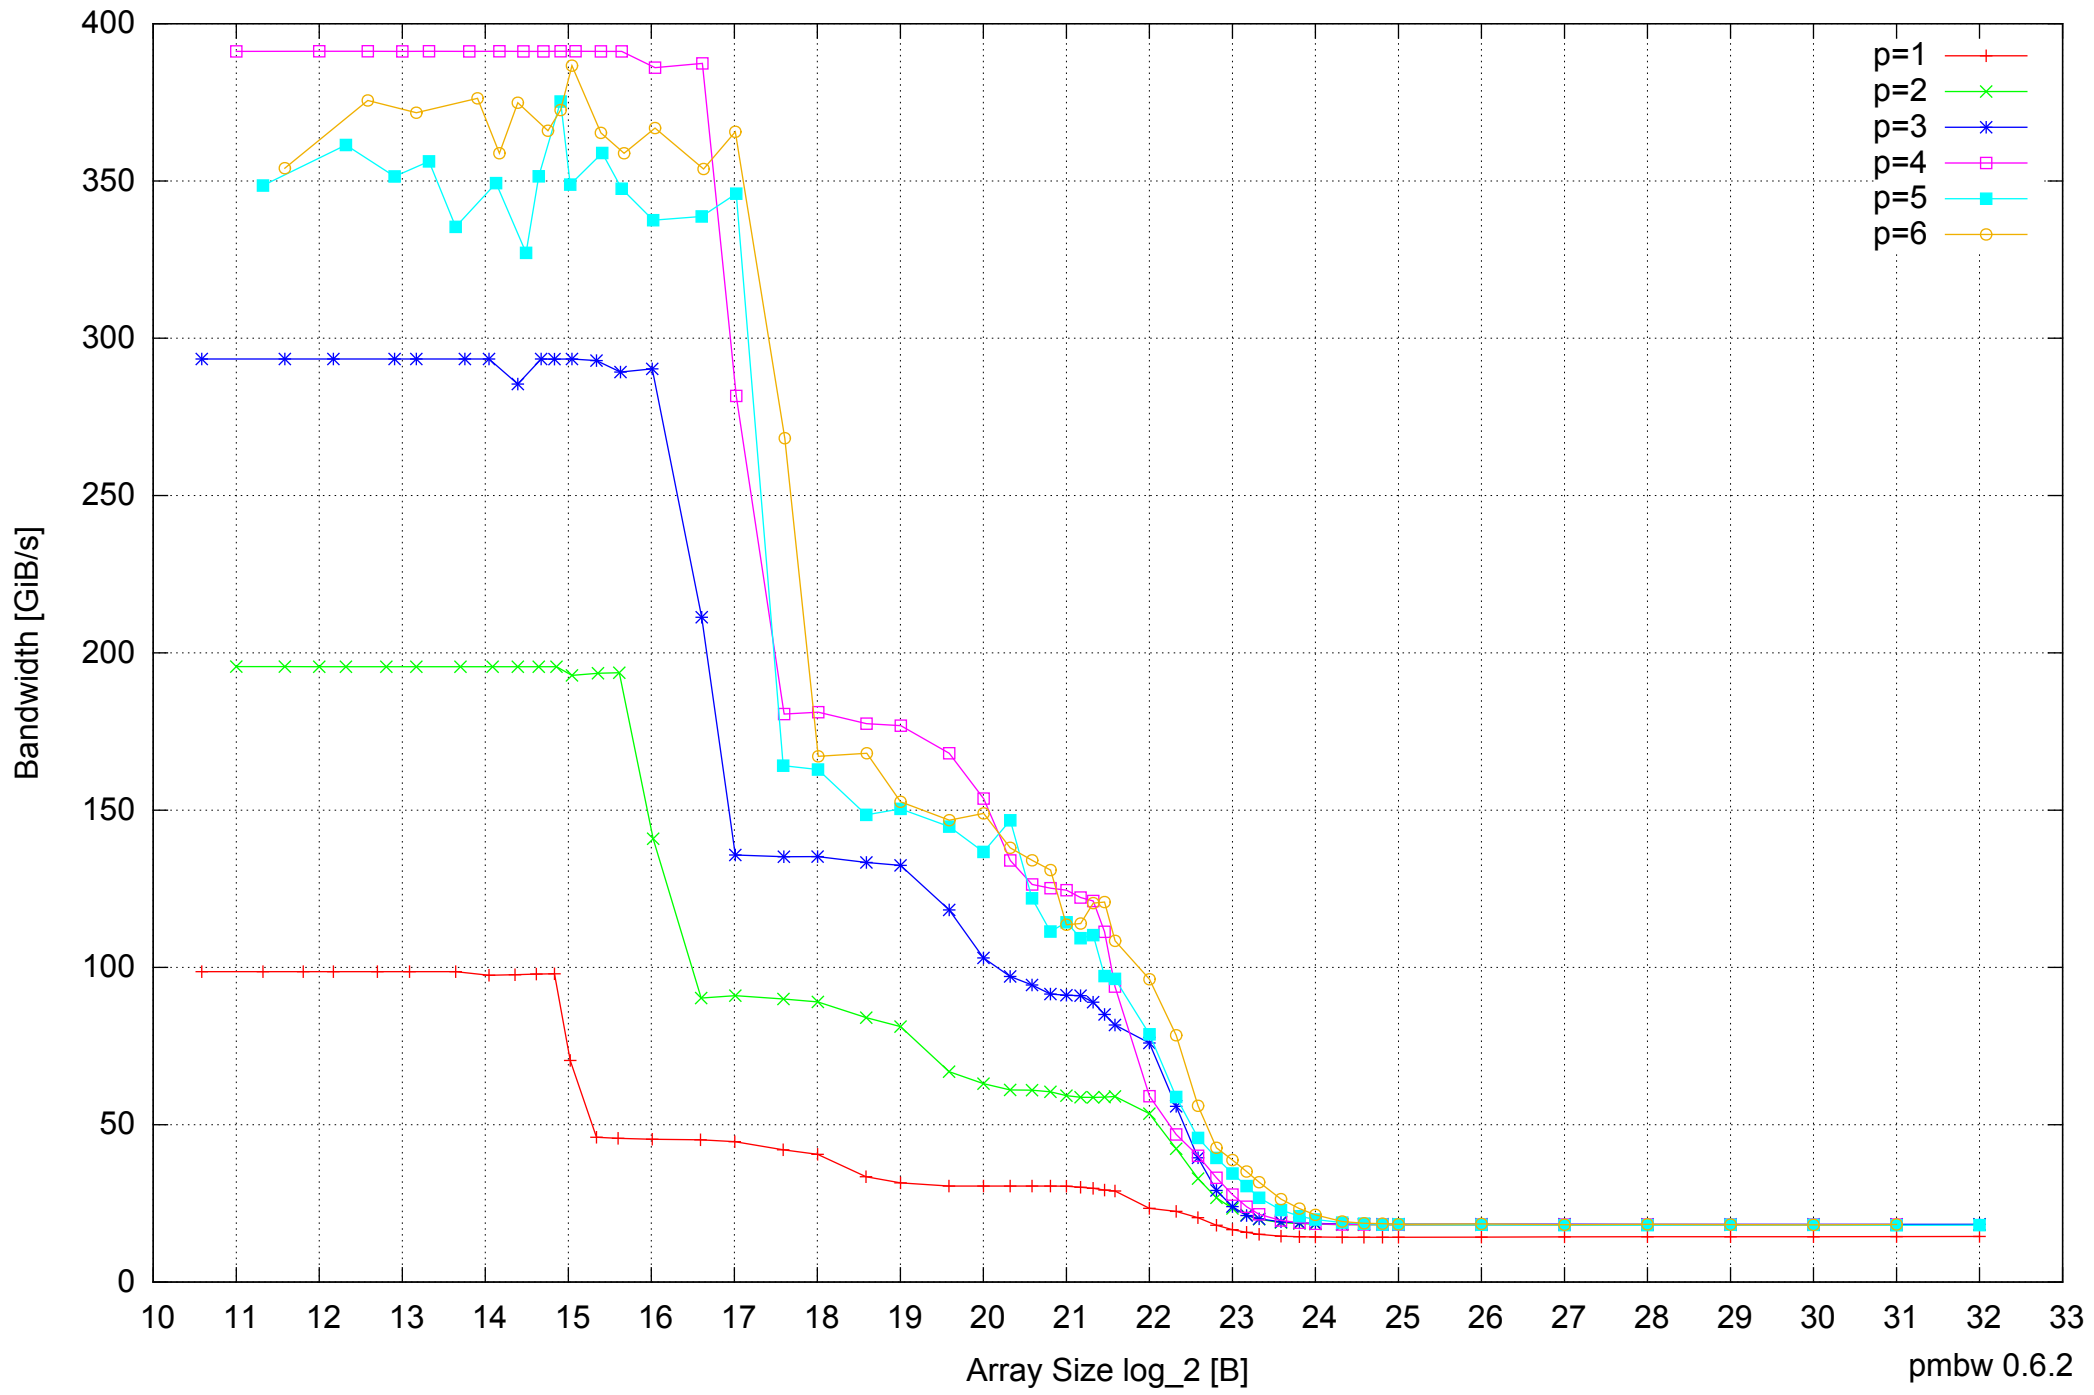

Intel Core i5-2500 8GB - Parallel Memory Access Time - ScanRead256PtrSimpleLoop

Intel Core i5-2500 8GB - Speedup of Parallel Memory Bandwidth - ScanRead256PtrSimpleLoop

Intel Core i5-2500 8GB - Speedup of Parallel Memory Bandwidth (enlarged) - ScanRead256PtrSimpleLoop

Intel Core i5-2500 8GB - Parallel Memory Bandwidth - ScanRead256PtrUnrollLoop

Intel Core i5-2500 8GB - Parallel Memory Access Time - ScanRead256PtrUnrollLoop

Intel Core i5-2500 8GB - Speedup of Parallel Memory Bandwidth - ScanRead256PtrUnrollLoop