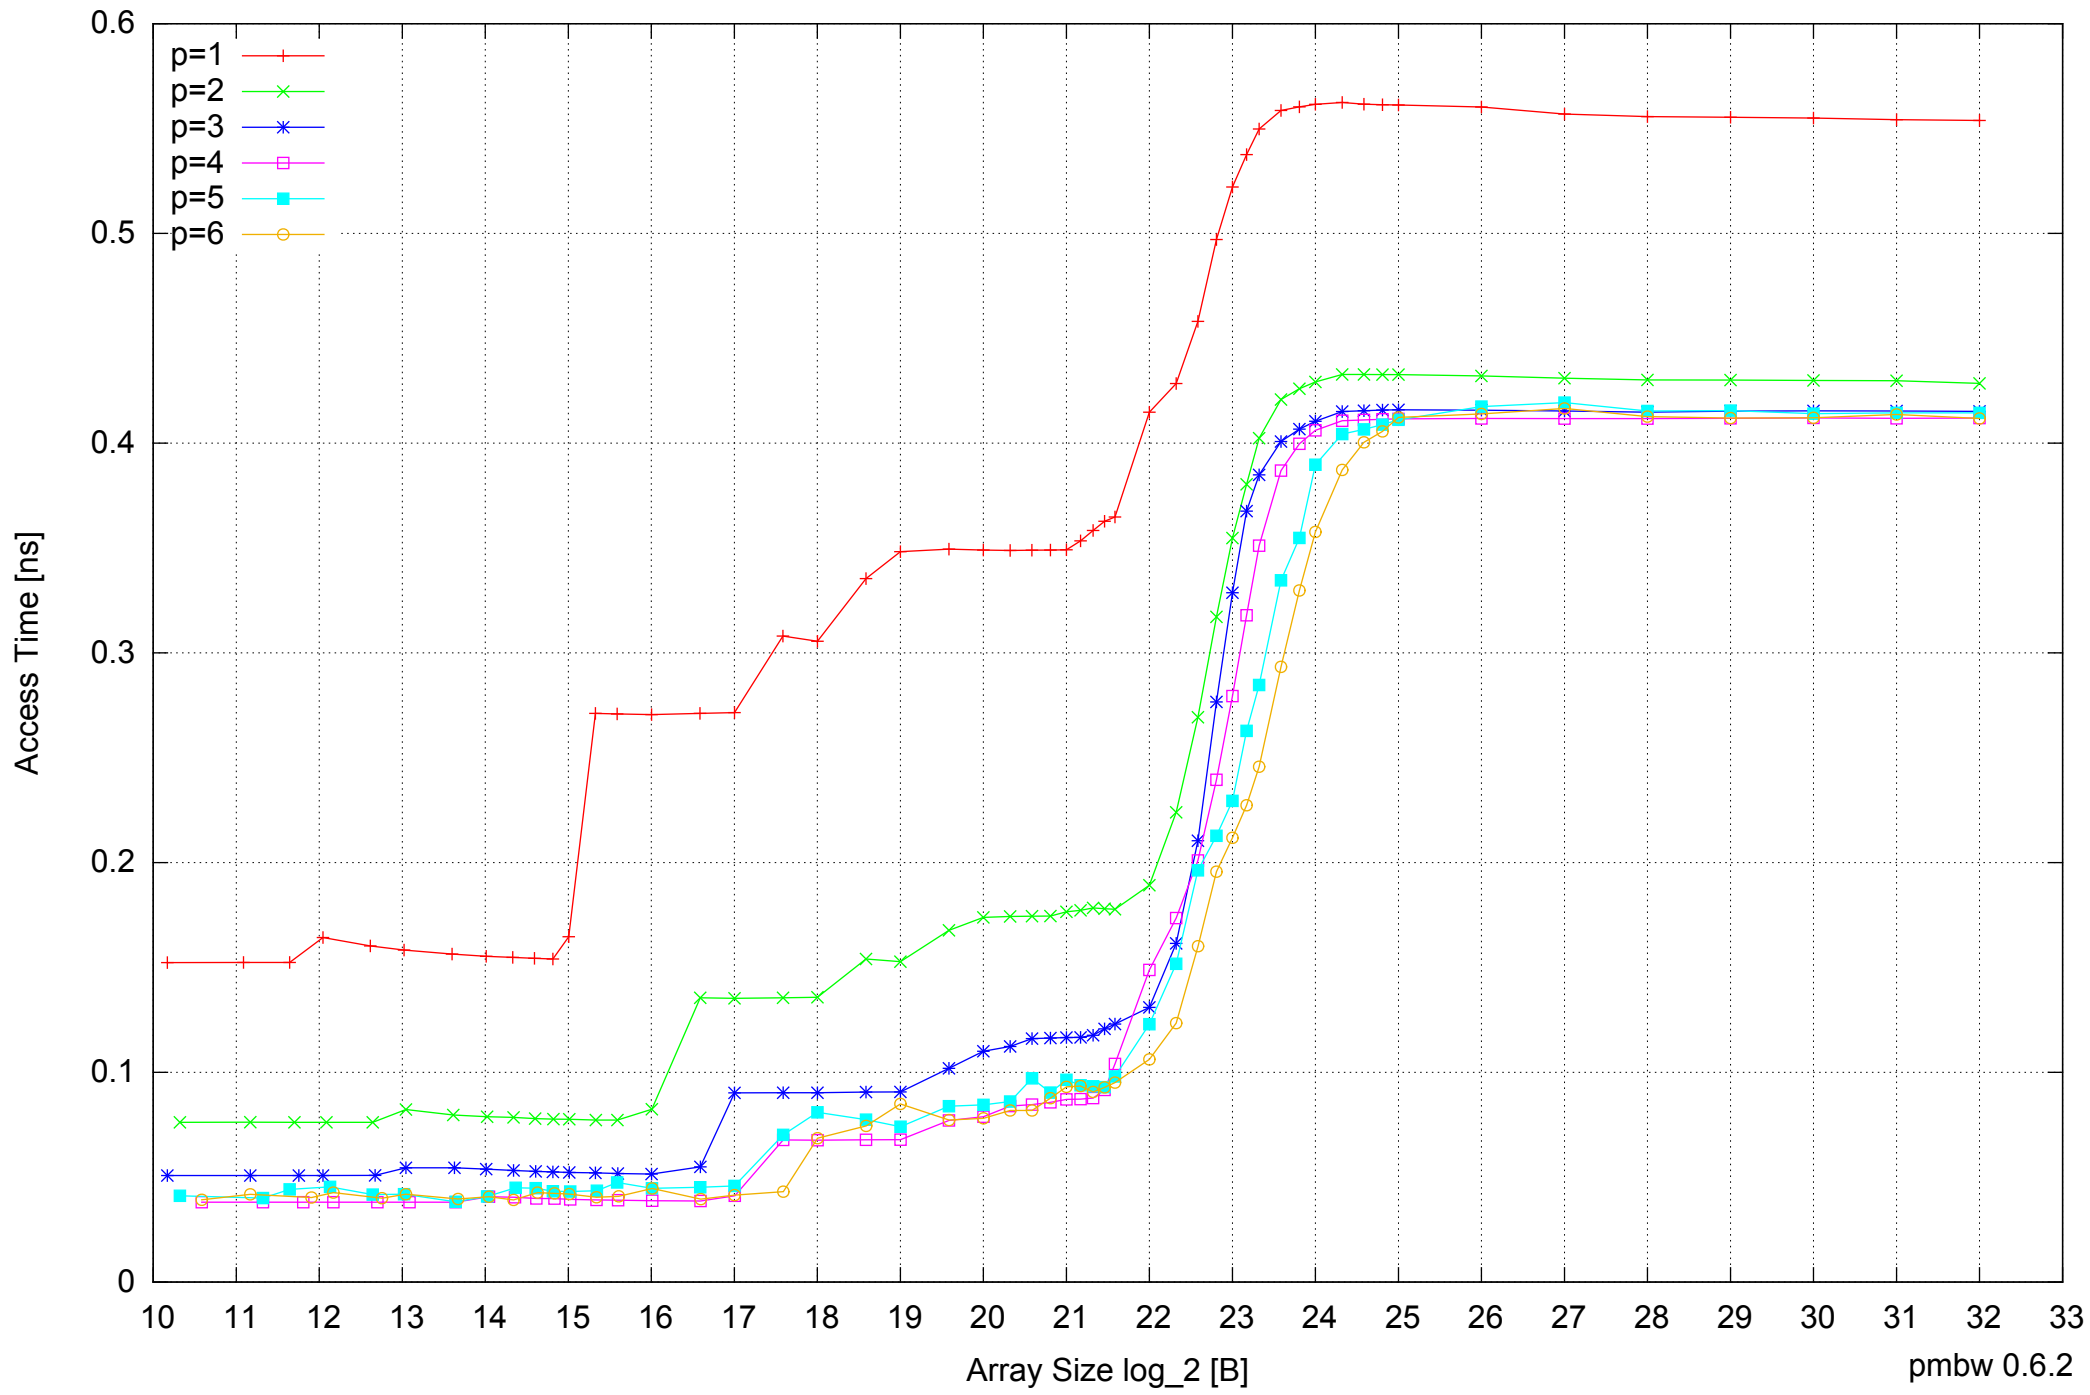

Intel Core i5-2500 8GB - Speedup of Parallel Memory Bandwidth - ScanRead64IndexUnrollLoop

Intel Core i5-2500 8GB - Parallel Memory Access Time - ScanRead64IndexUnrollLoop