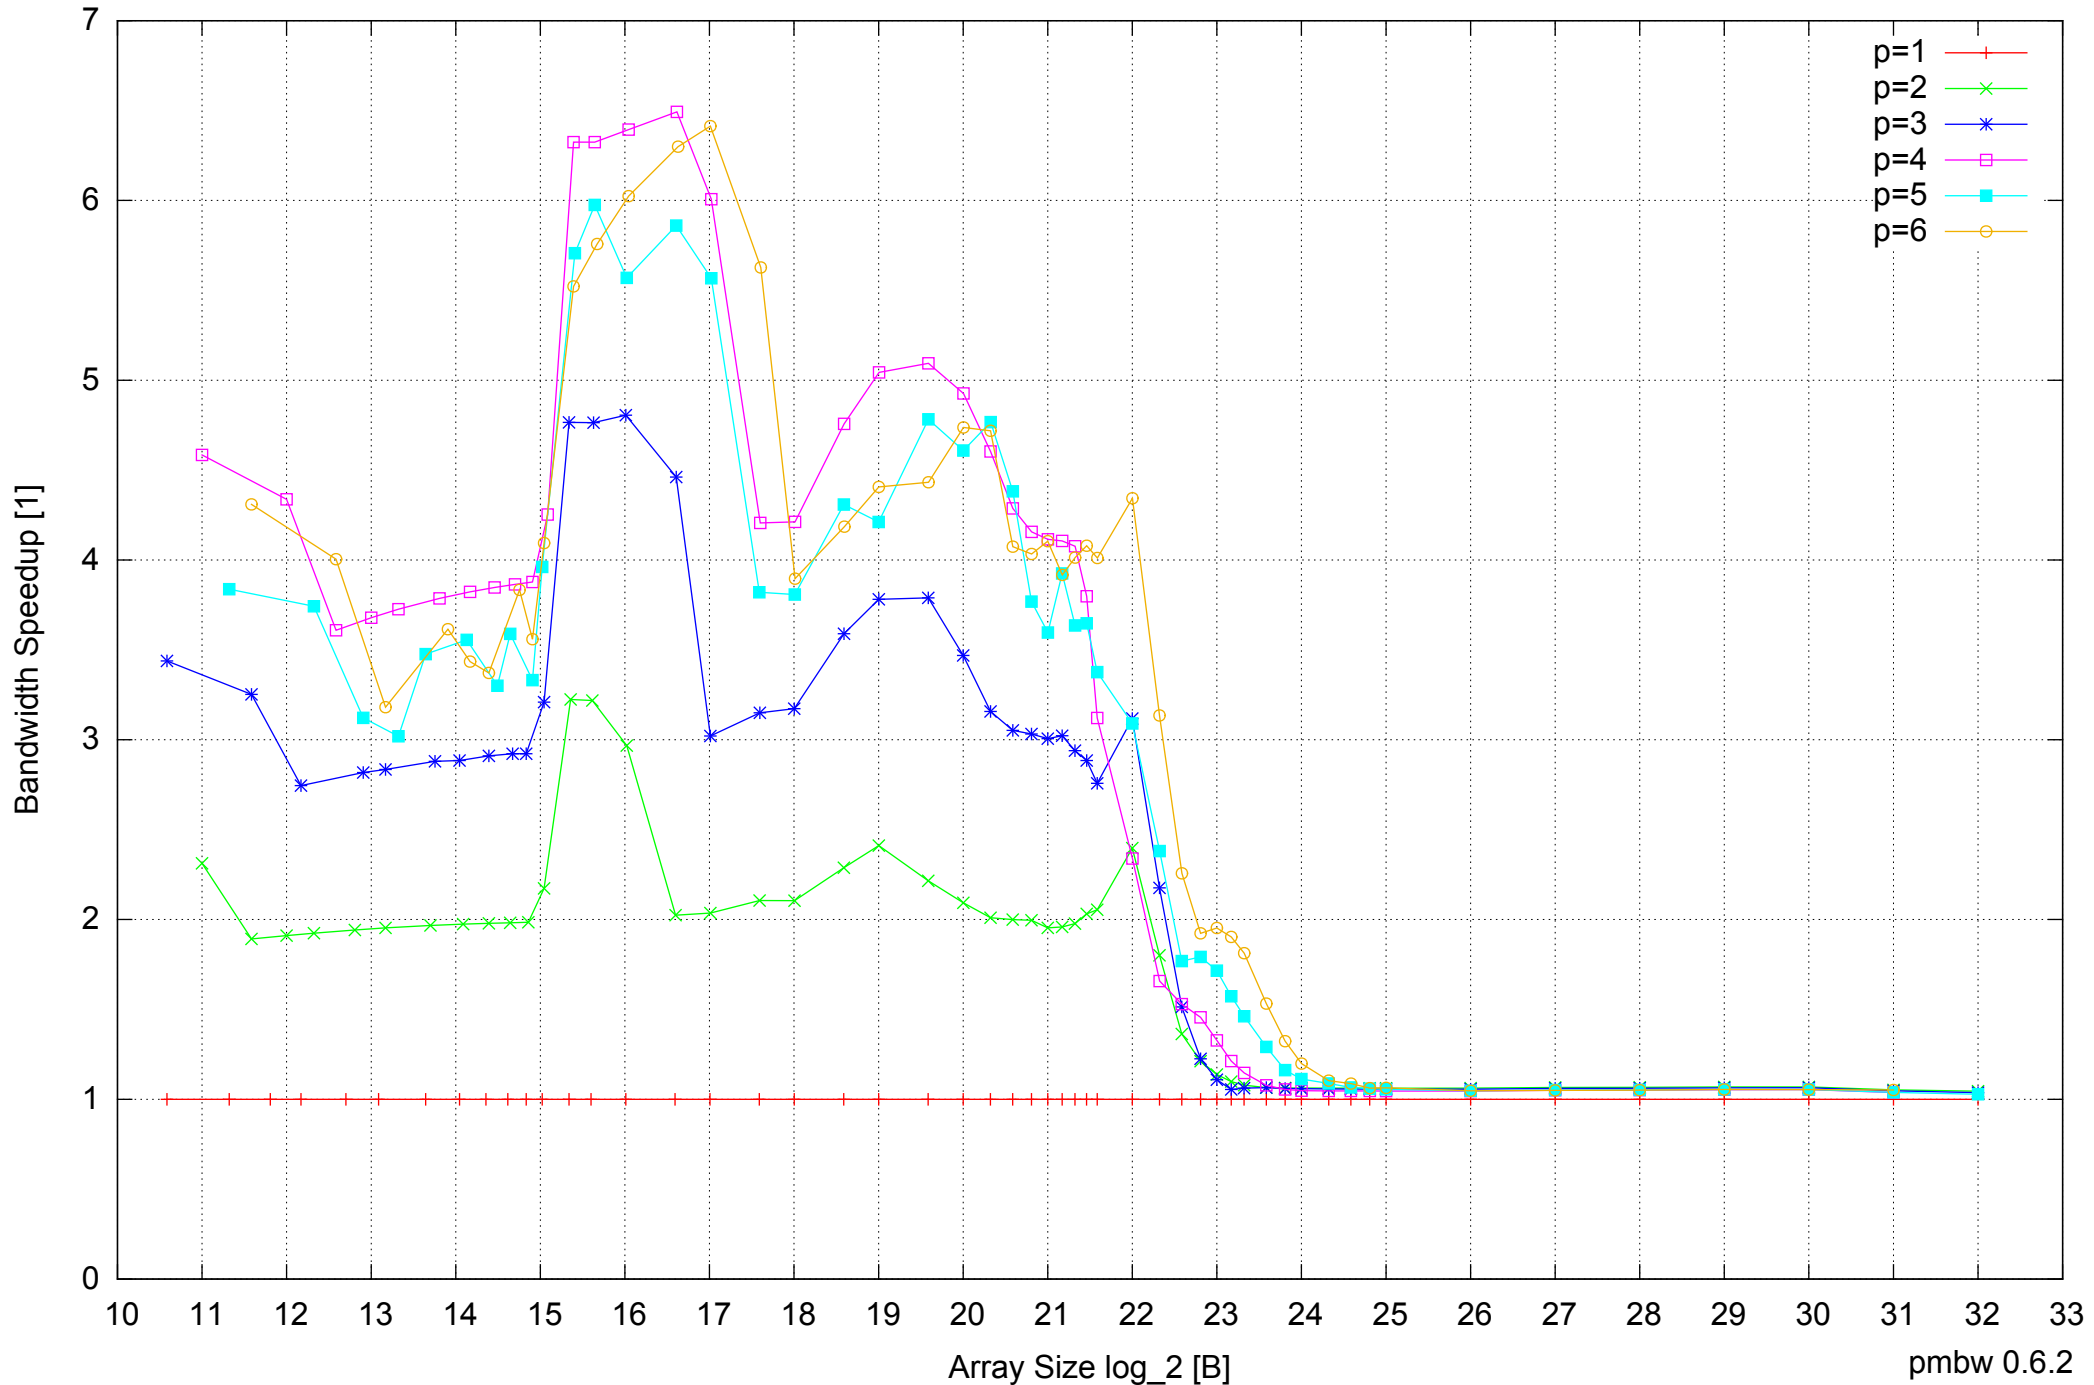

Intel Core i5-2500 8GB - One Thread Memory Bandwidth

Intel Core i5-2500 8GB - One Thread Memory Latency (Access Time)

Intel Core i5-2500 8GB - One Thread Memory Latency (excluding Permutation)

Intel Core i5-2500 8GB - One Thread Memory Bandwidth (only 64-bit Reads)

Intel Core i5-2500 8GB - Parallel Memory Bandwidth - ScanWrite256PtrSimpleLoop

Intel Core i5-2500 8GB - Parallel Memory Access Time - ScanWrite256PtrSimpleLoop

Intel Core i5-2500 8GB - Speedup of Parallel Memory Bandwidth - ScanWrite256PtrSimpleLoop