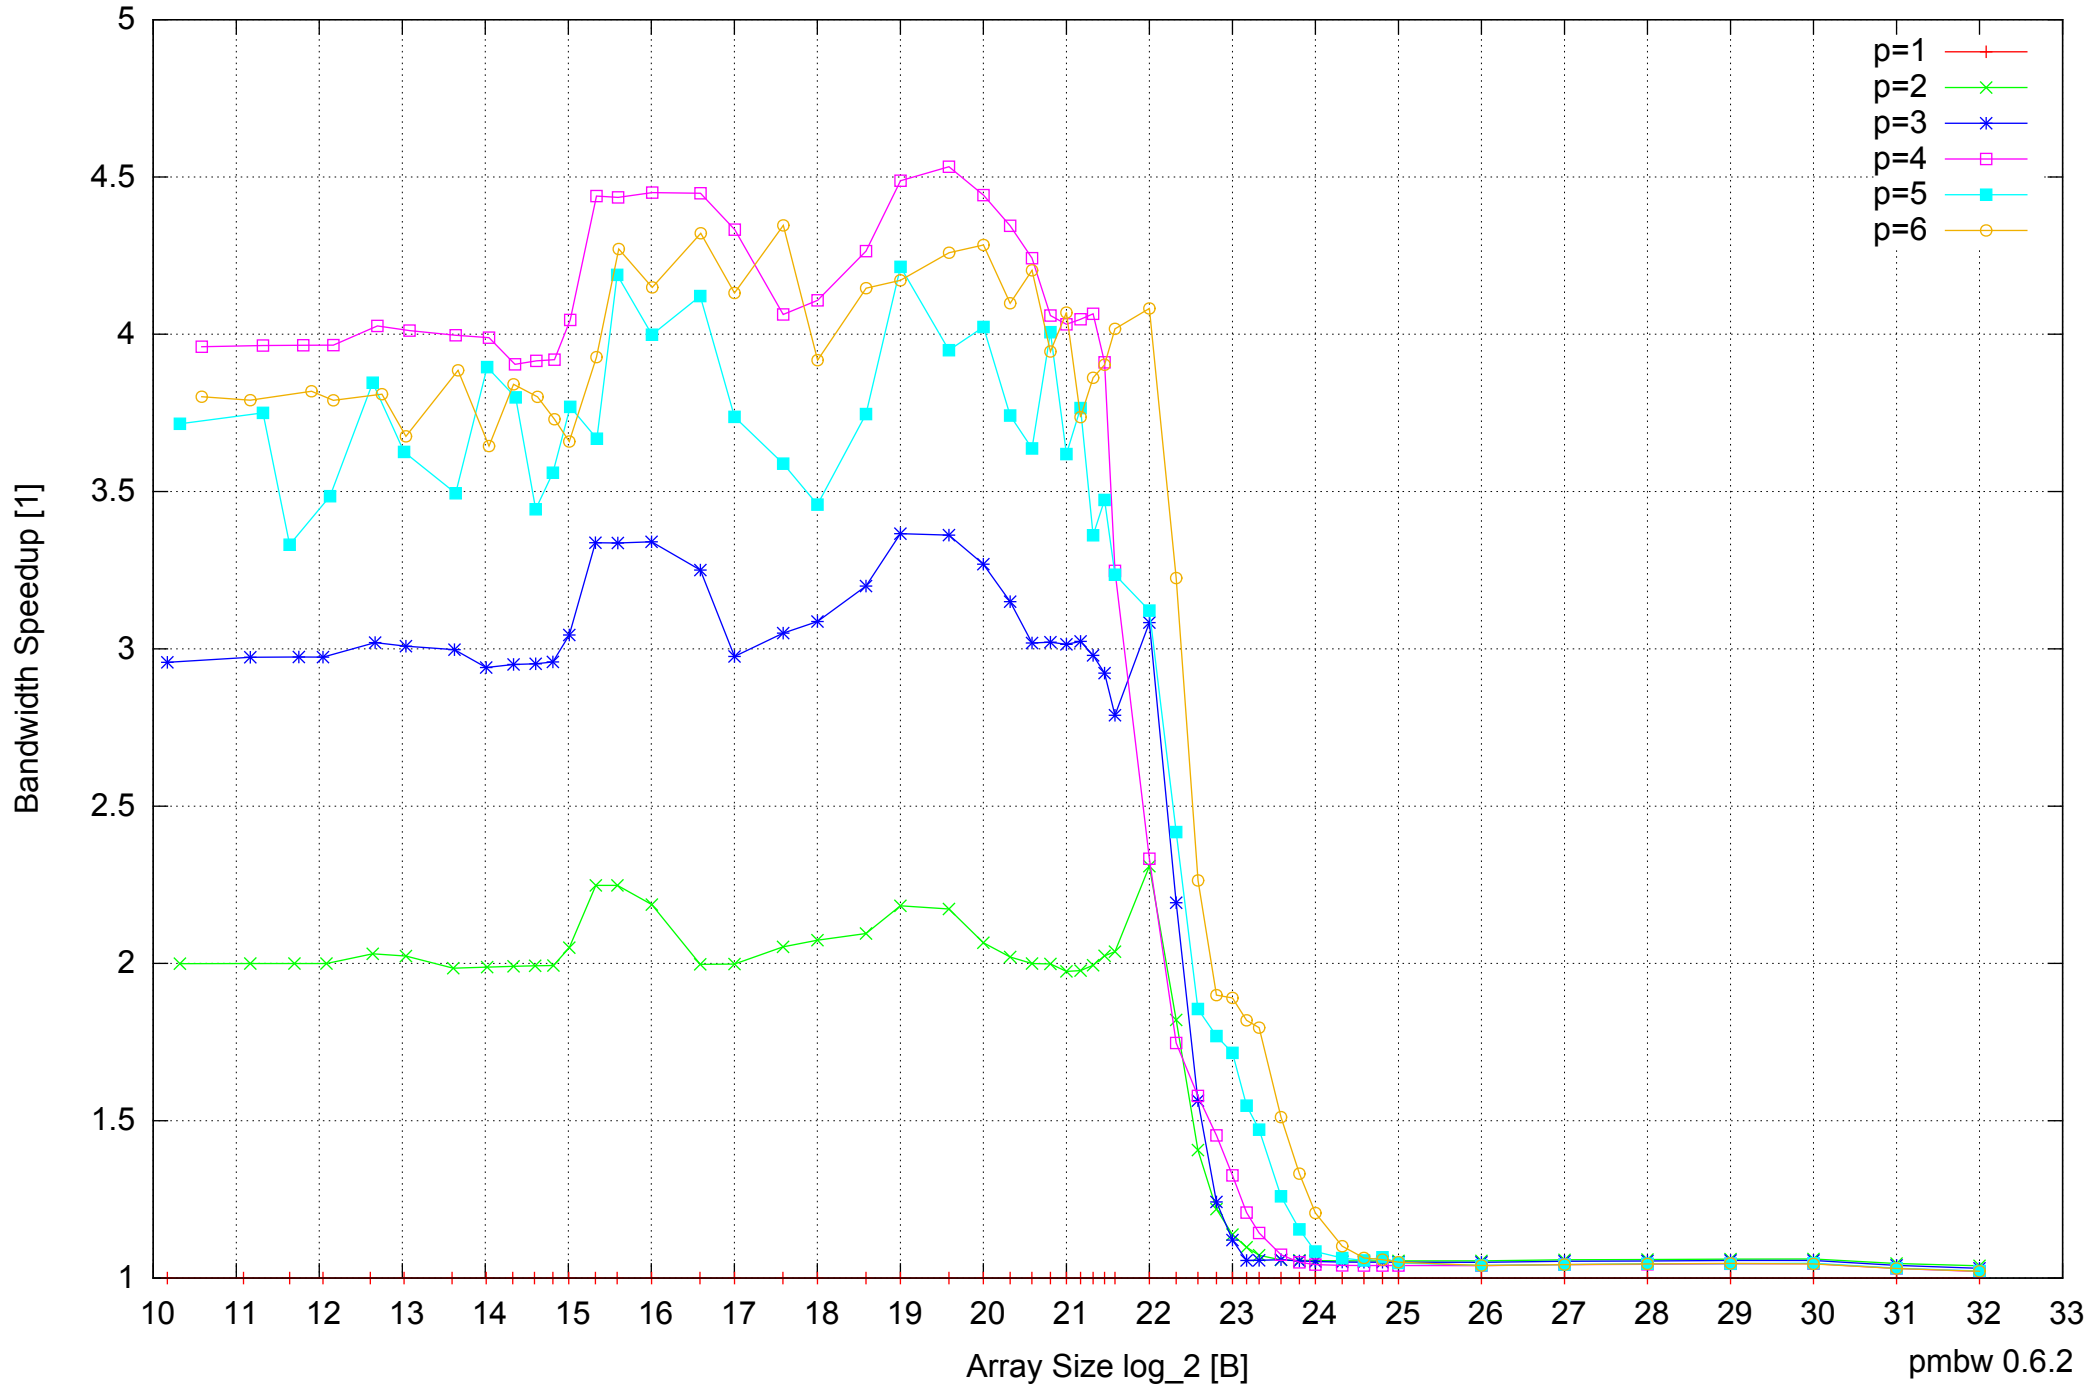

Intel Core i5-2500 8GB - Speedup of Parallel Memory Bandwidth (enlarged) - ScanWrite64PtrUnrollLoop

Intel Core i5-2500 8GB - Speedup of Parallel Memory Bandwidth - ScanWrite64PtrUnrollLoop