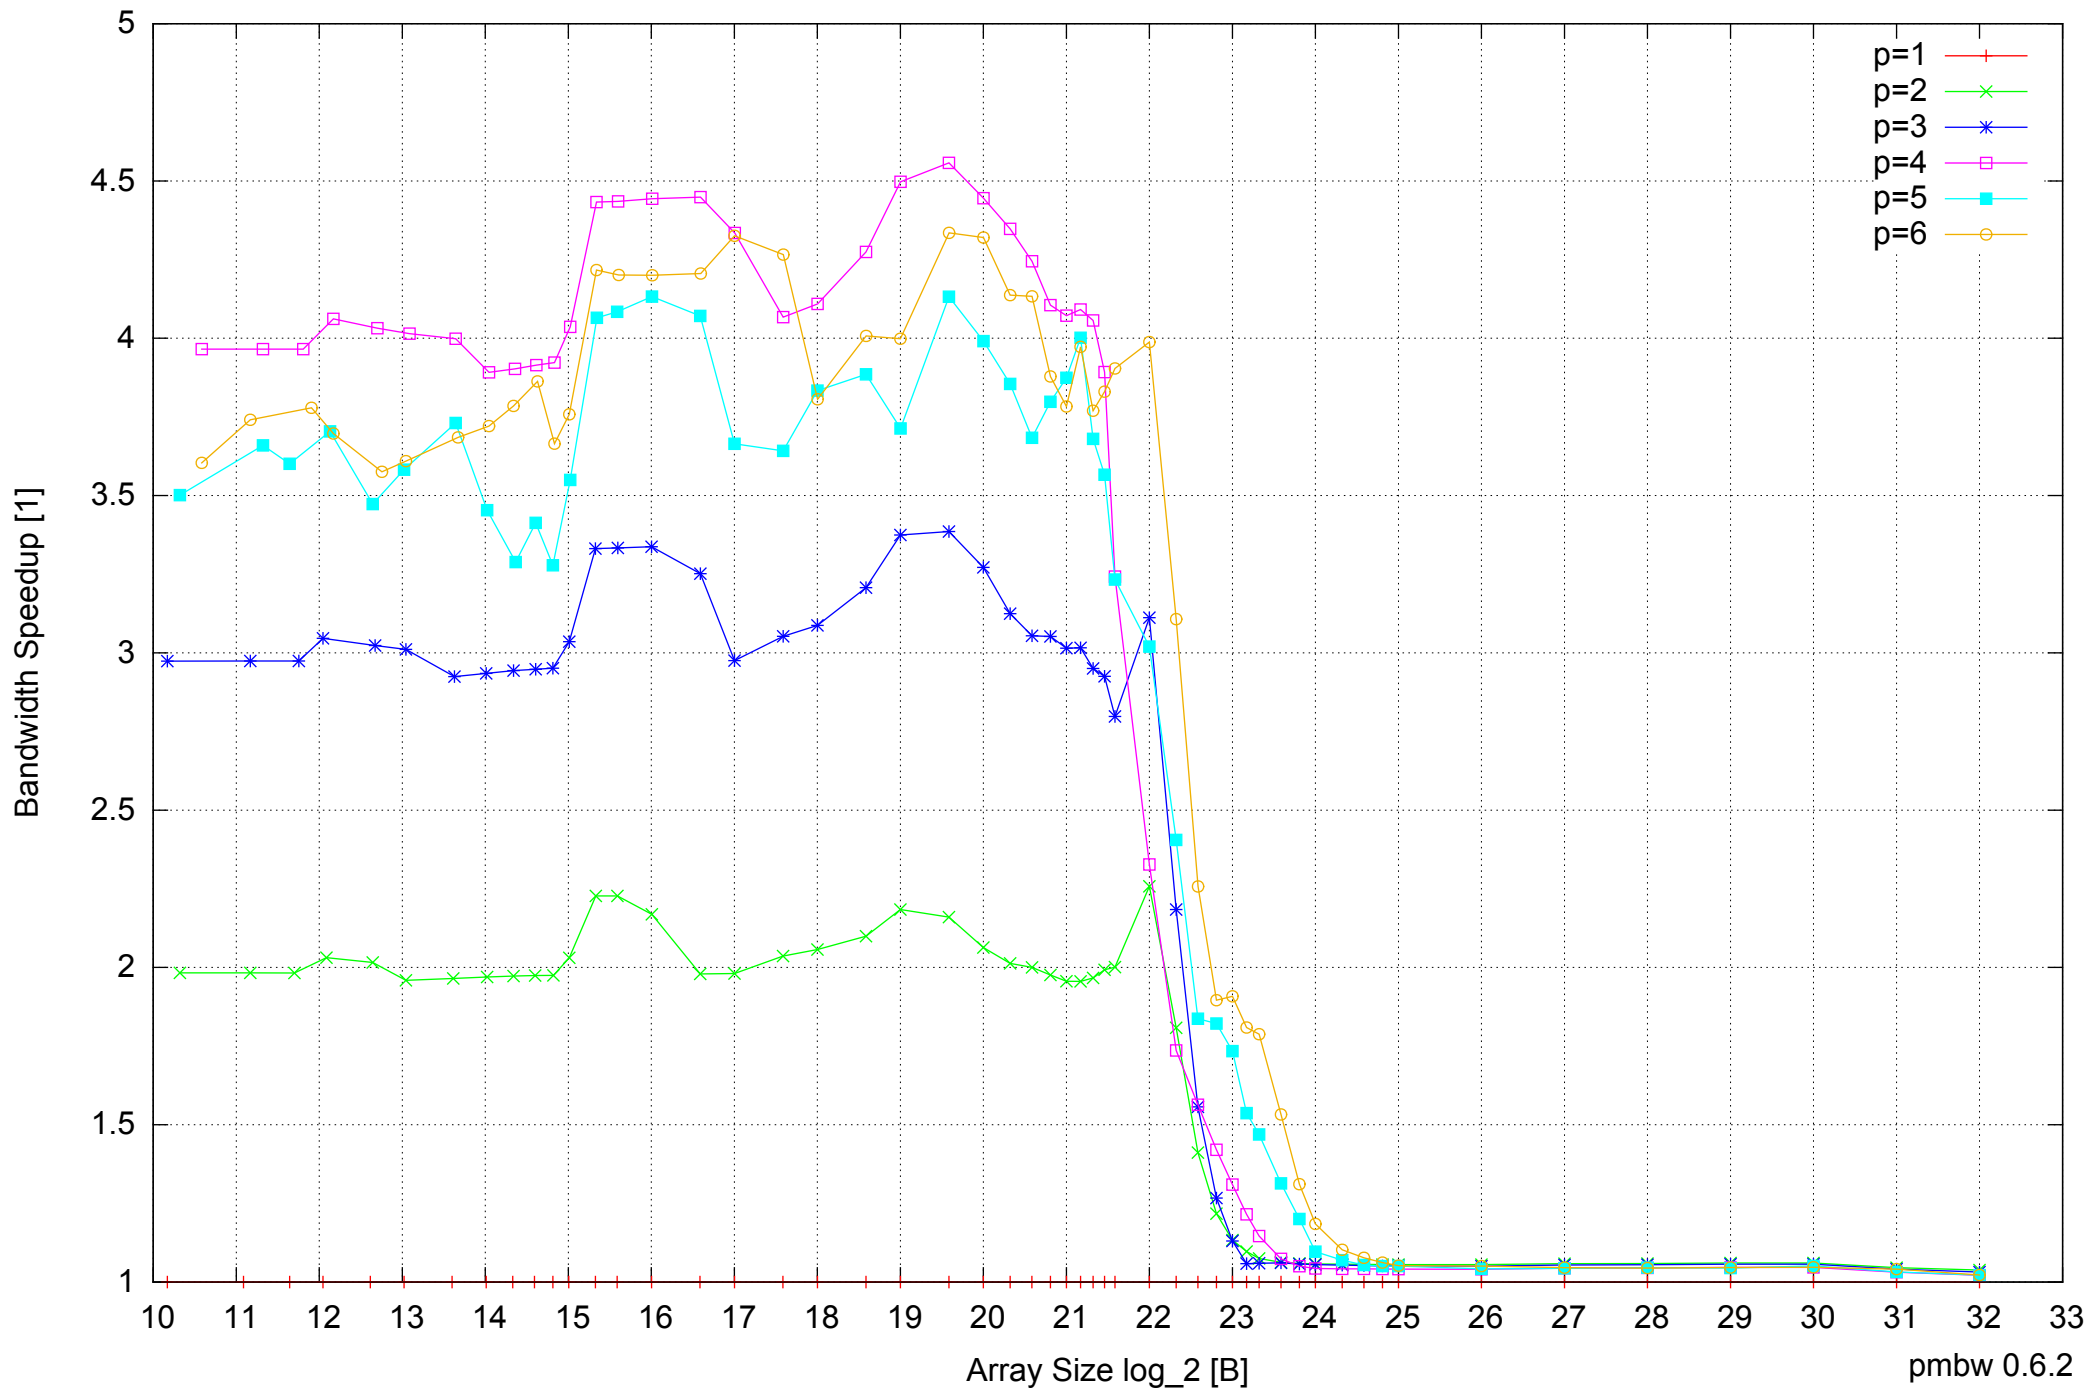

Intel Core i5-2500 8GB - Speedup of Parallel Memory Bandwidth (enlarged) - ScanWrite64IndexUnrollLoop

Intel Core i5-2500 8GB - Speedup of Parallel Memory Bandwidth - ScanWrite64IndexUnrollLoop