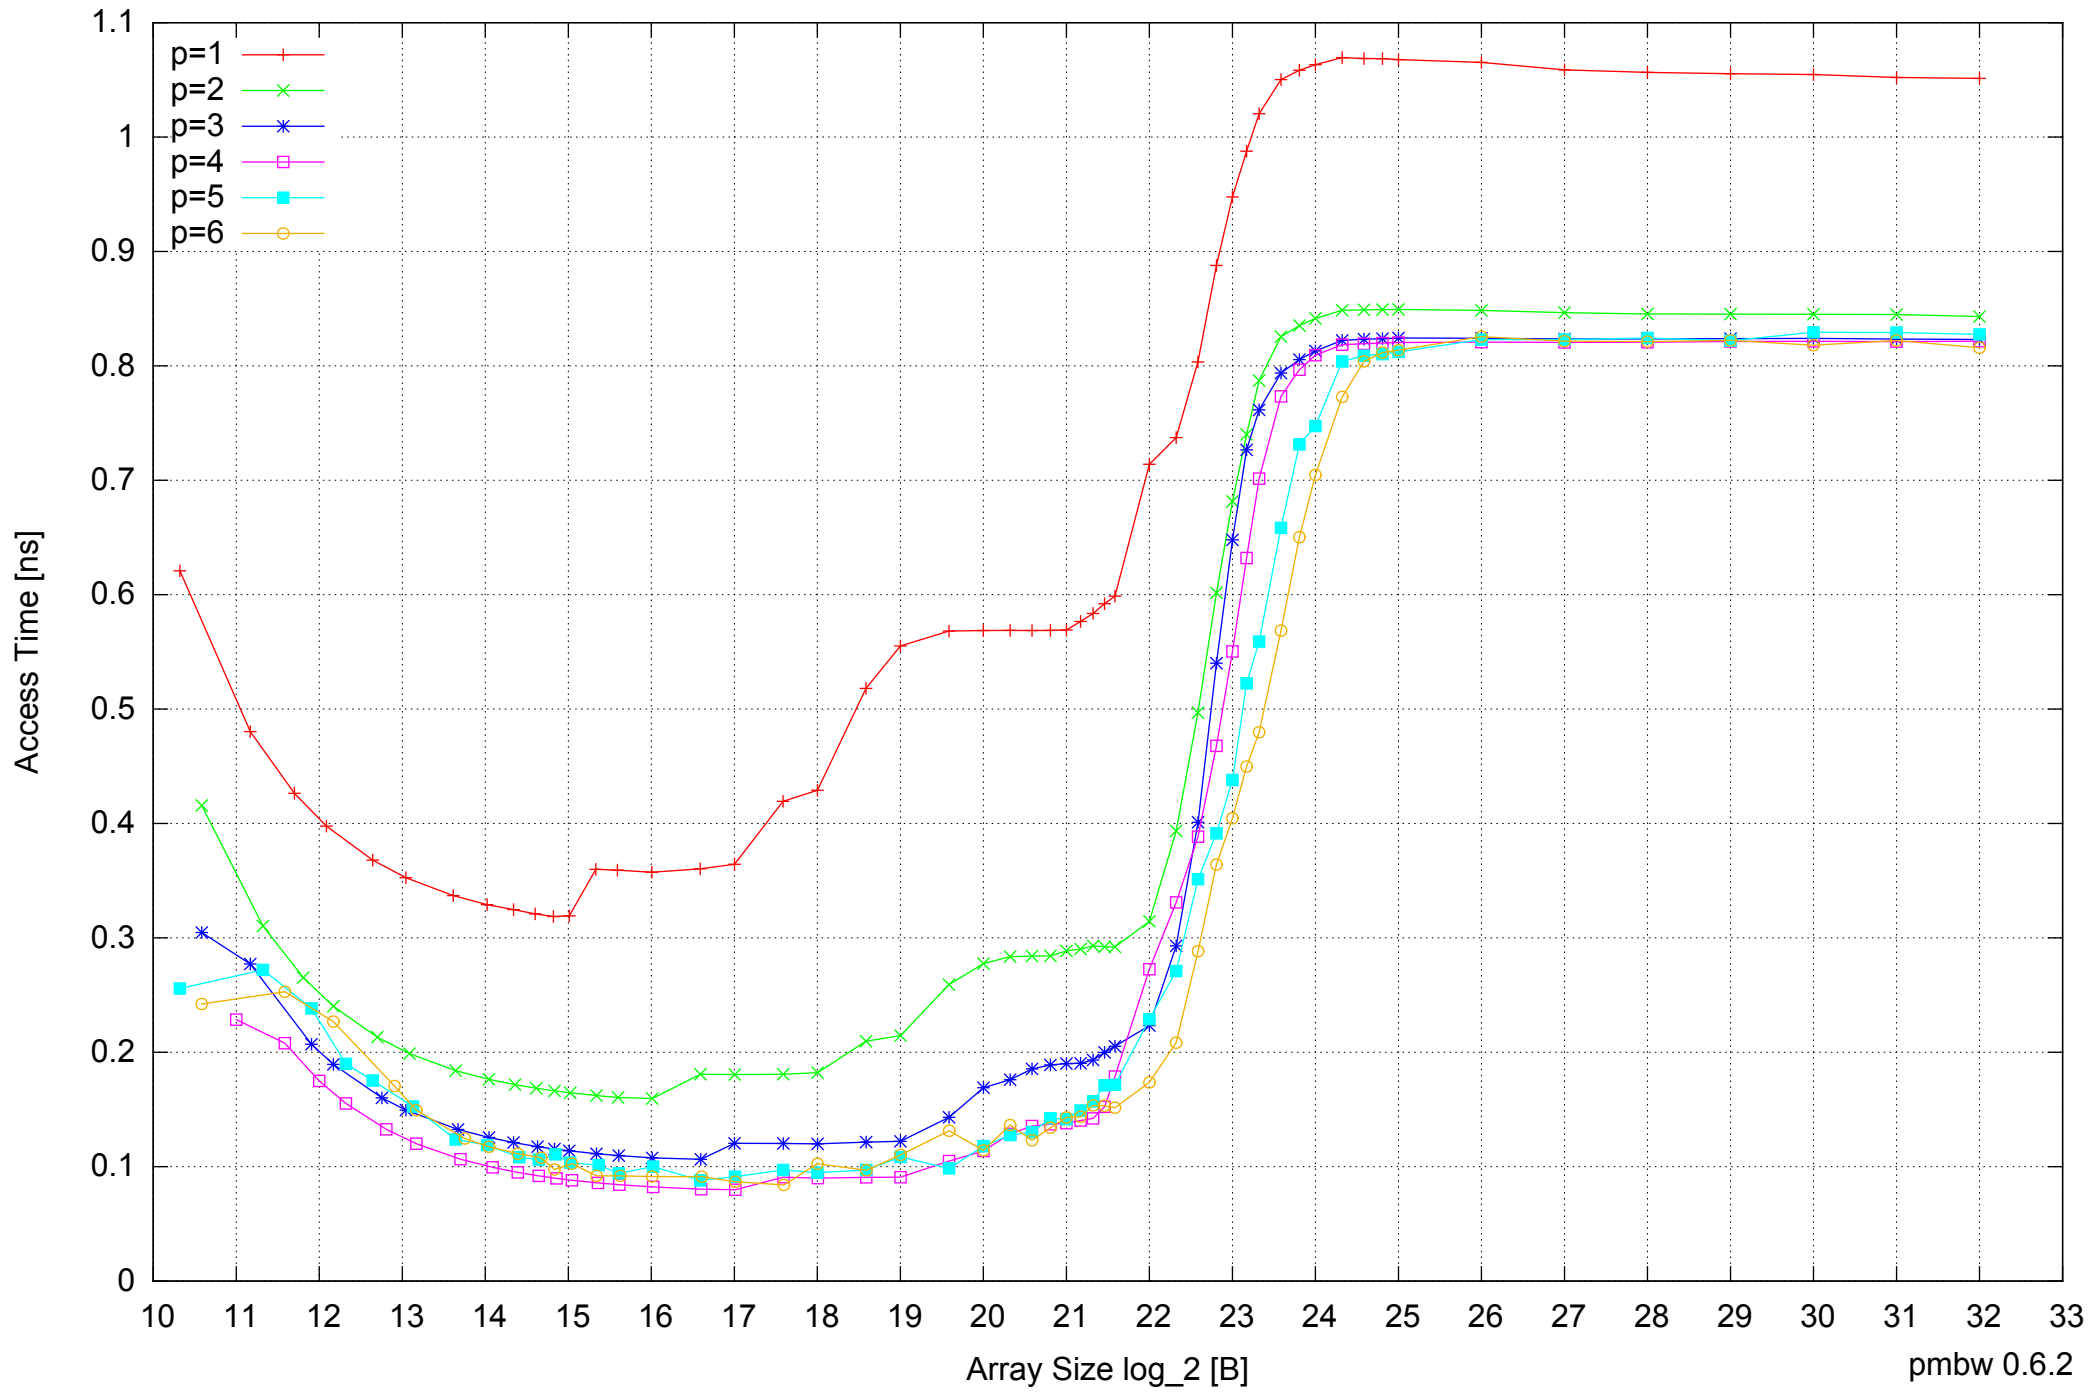

Intel Core i5-2500 8GB - Speedup of Parallel Memory Bandwidth - ScanRead128PtrSimpleLoop

Intel Core i5-2500 8GB - Parallel Memory Access Time - ScanRead128PtrSimpleLoop