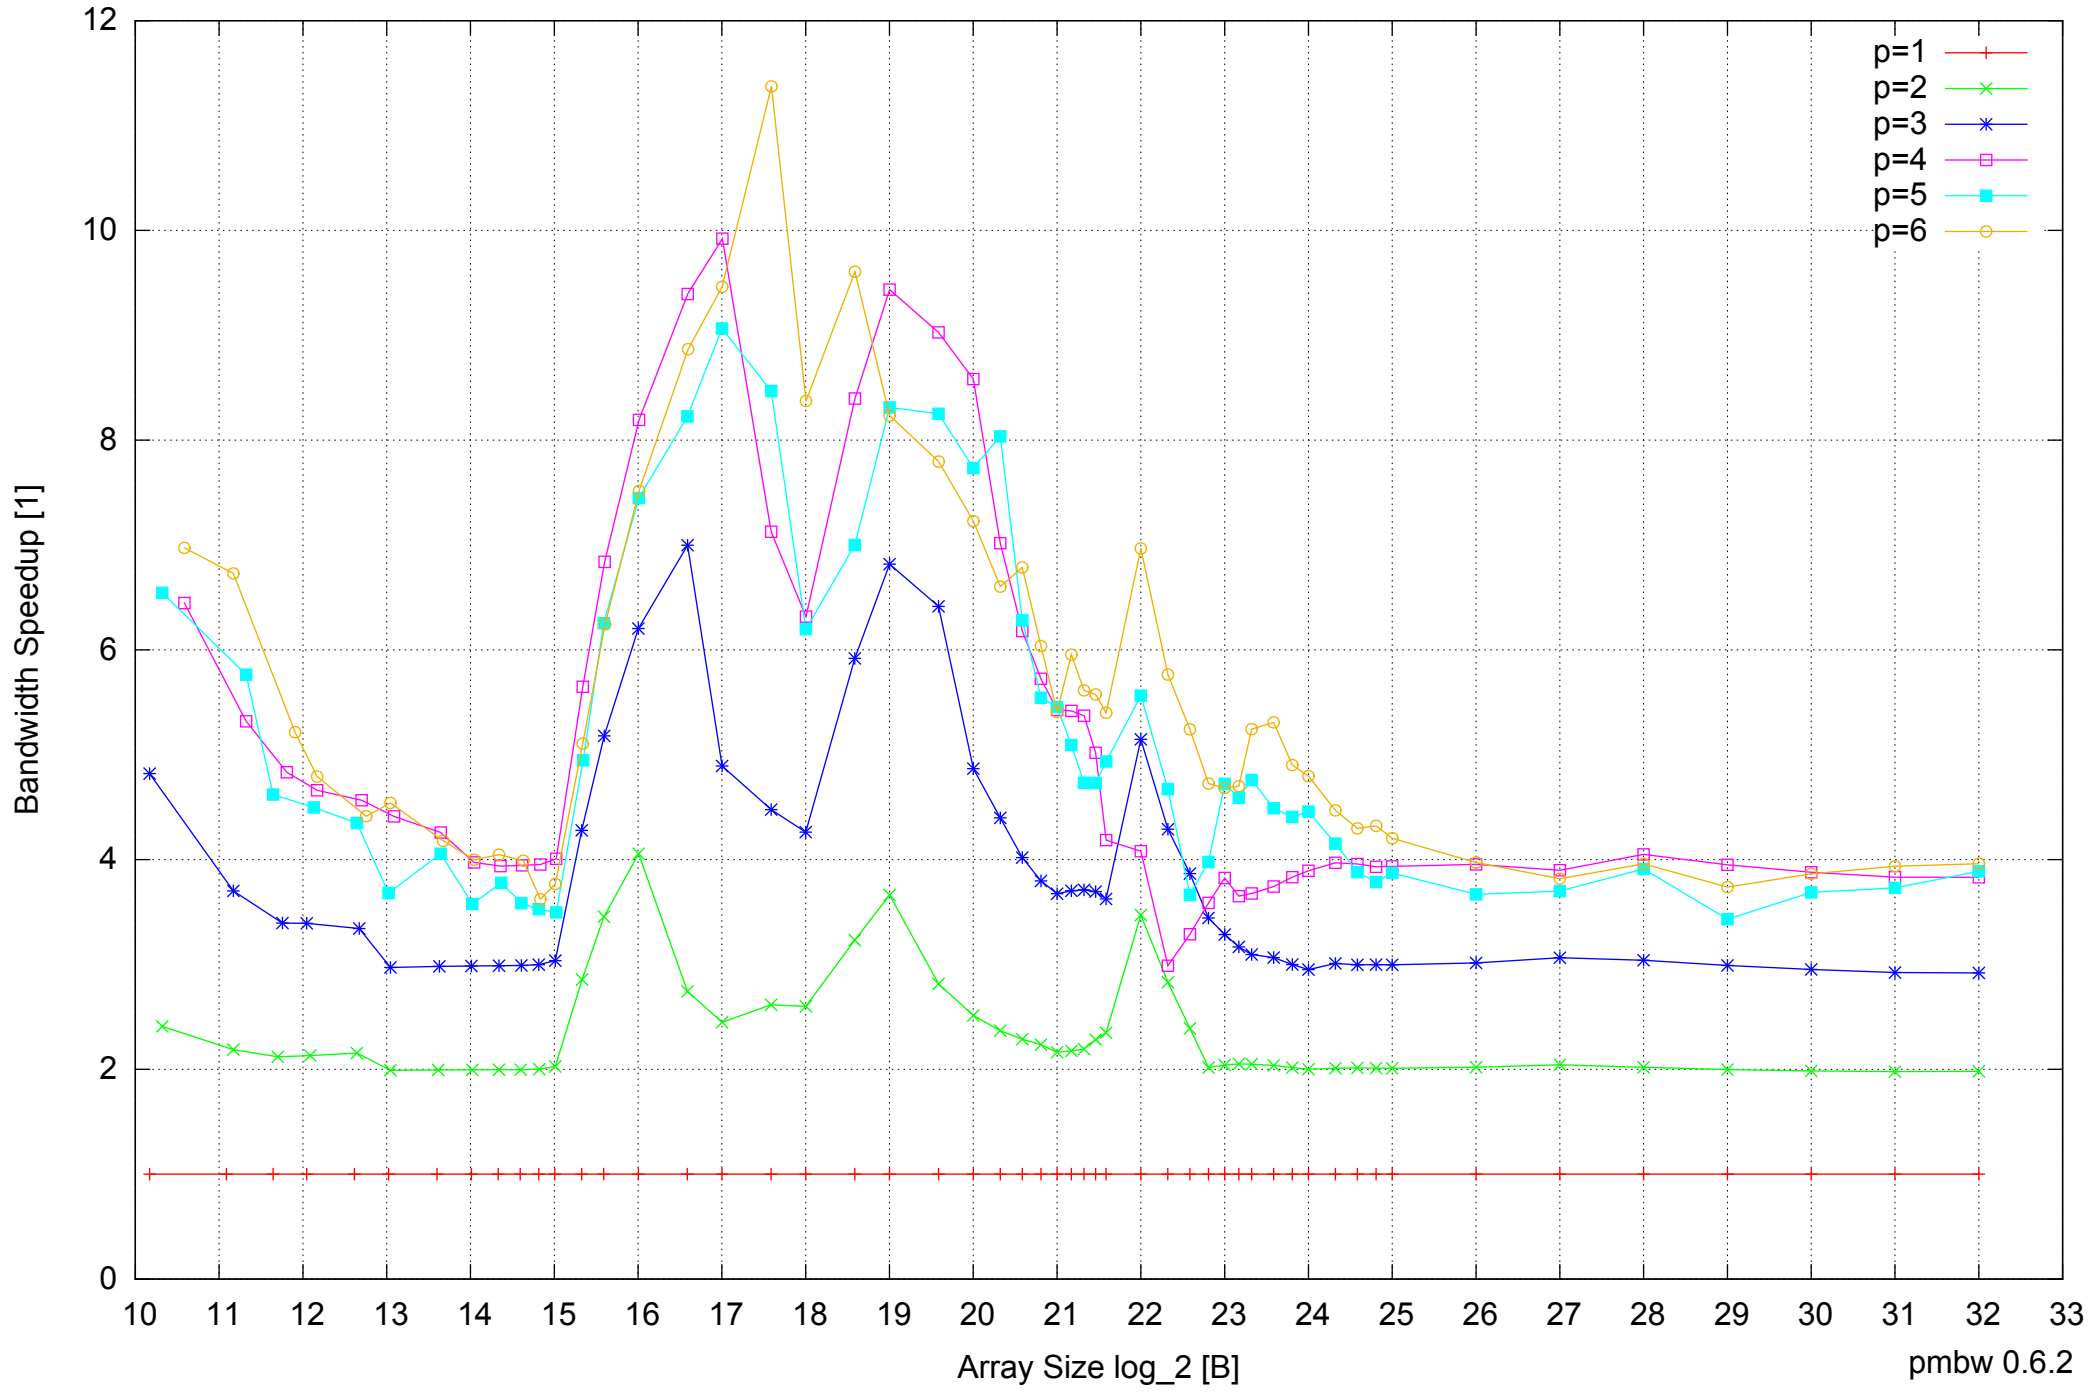

Intel Core i5-2500 8GB - Speedup of Parallel Memory Bandwidth (enlarged) - PermRead64UnrollLoop

Intel Core i5-2500 8GB - Speedup of Parallel Memory Bandwidth - PermRead64UnrollLoop