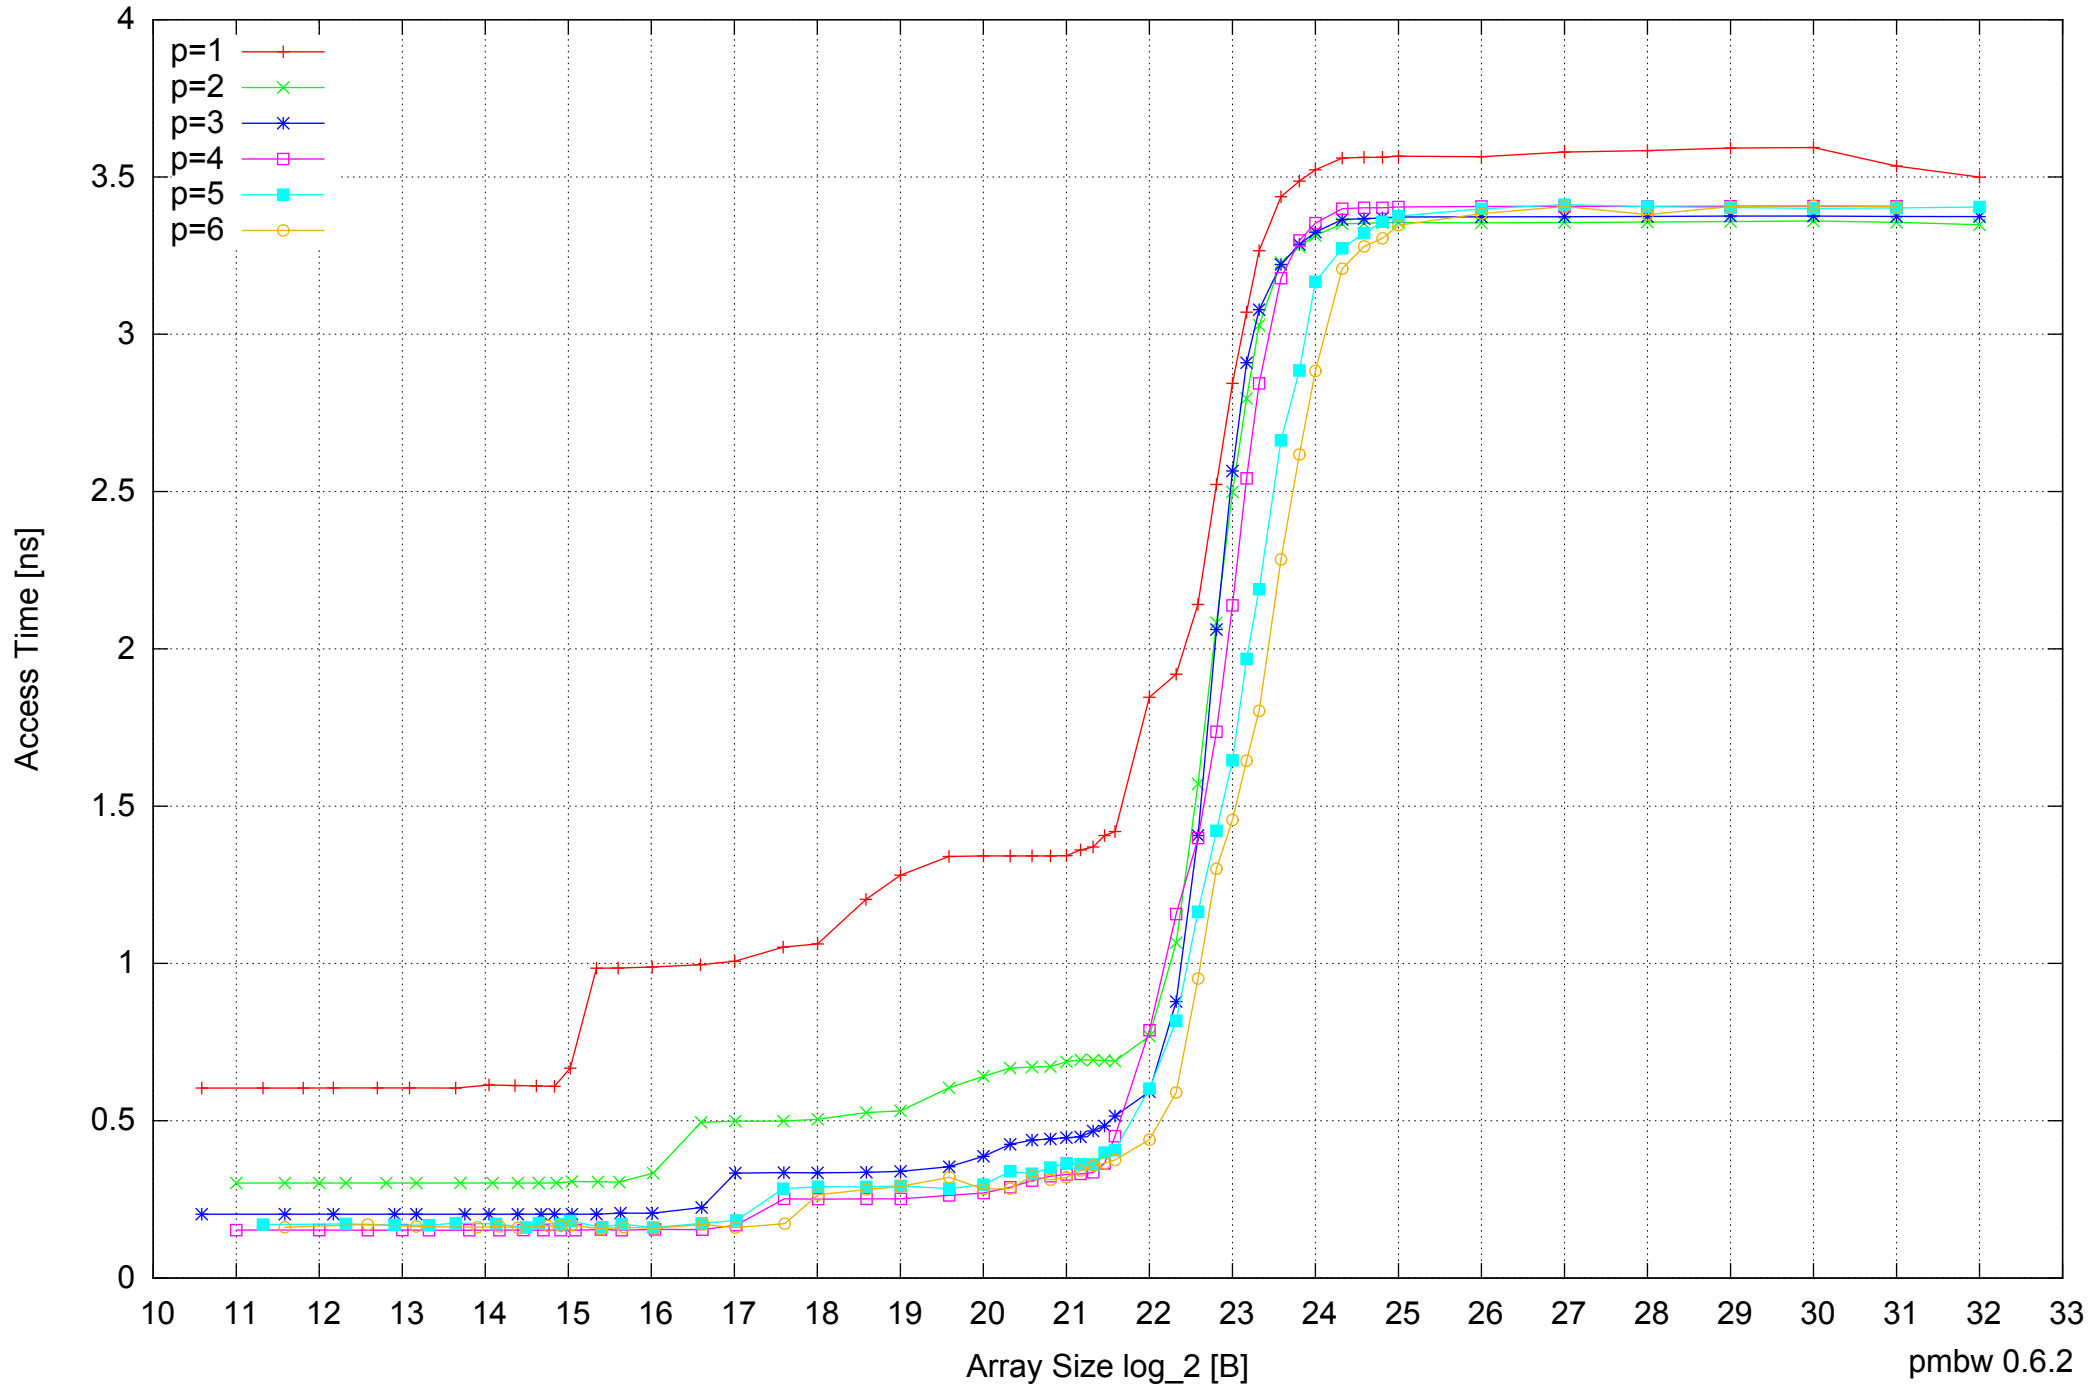

Intel Core i5-2500 8GB - One Thread Memory Bandwidth

Intel Core i5-2500 8GB - One Thread Memory Latency (Access Time)

Intel Core i5-2500 8GB - One Thread Memory Latency (excluding Permutation)

Intel Core i5-2500 8GB - One Thread Memory Bandwidth (only 64-bit Reads)

Intel Core i5-2500 8GB - Parallel Memory Bandwidth - ScanWrite256PtrSimpleLoop

Intel Core i5-2500 8GB - Parallel Memory Access Time - ScanWrite256PtrSimpleLoop

Intel Core i5-2500 8GB - Speedup of Parallel Memory Bandwidth - ScanWrite256PtrSimpleLoop

Intel Core i5-2500 8GB - Speedup of Parallel Memory Bandwidth (enlarged) - ScanWrite256PtrSimpleLoop

Intel Core i5-2500 8GB - Parallel Memory Bandwidth - ScanWrite256PtrUnrollLoop

Intel Core i5-2500 8GB - Parallel Memory Access Time - ScanWrite256PtrUnrollLoop

Intel Core i5-2500 8GB - Parallel Memory Access Time - ScanRead256PtrSimpleLoop

Intel Core i5-2500 8GB - Speedup of Parallel Memory Bandwidth - ScanRead256PtrSimpleLoop

Intel Core i5-2500 8GB - Speedup of Parallel Memory Bandwidth (enlarged) - ScanRead256PtrSimpleLoop