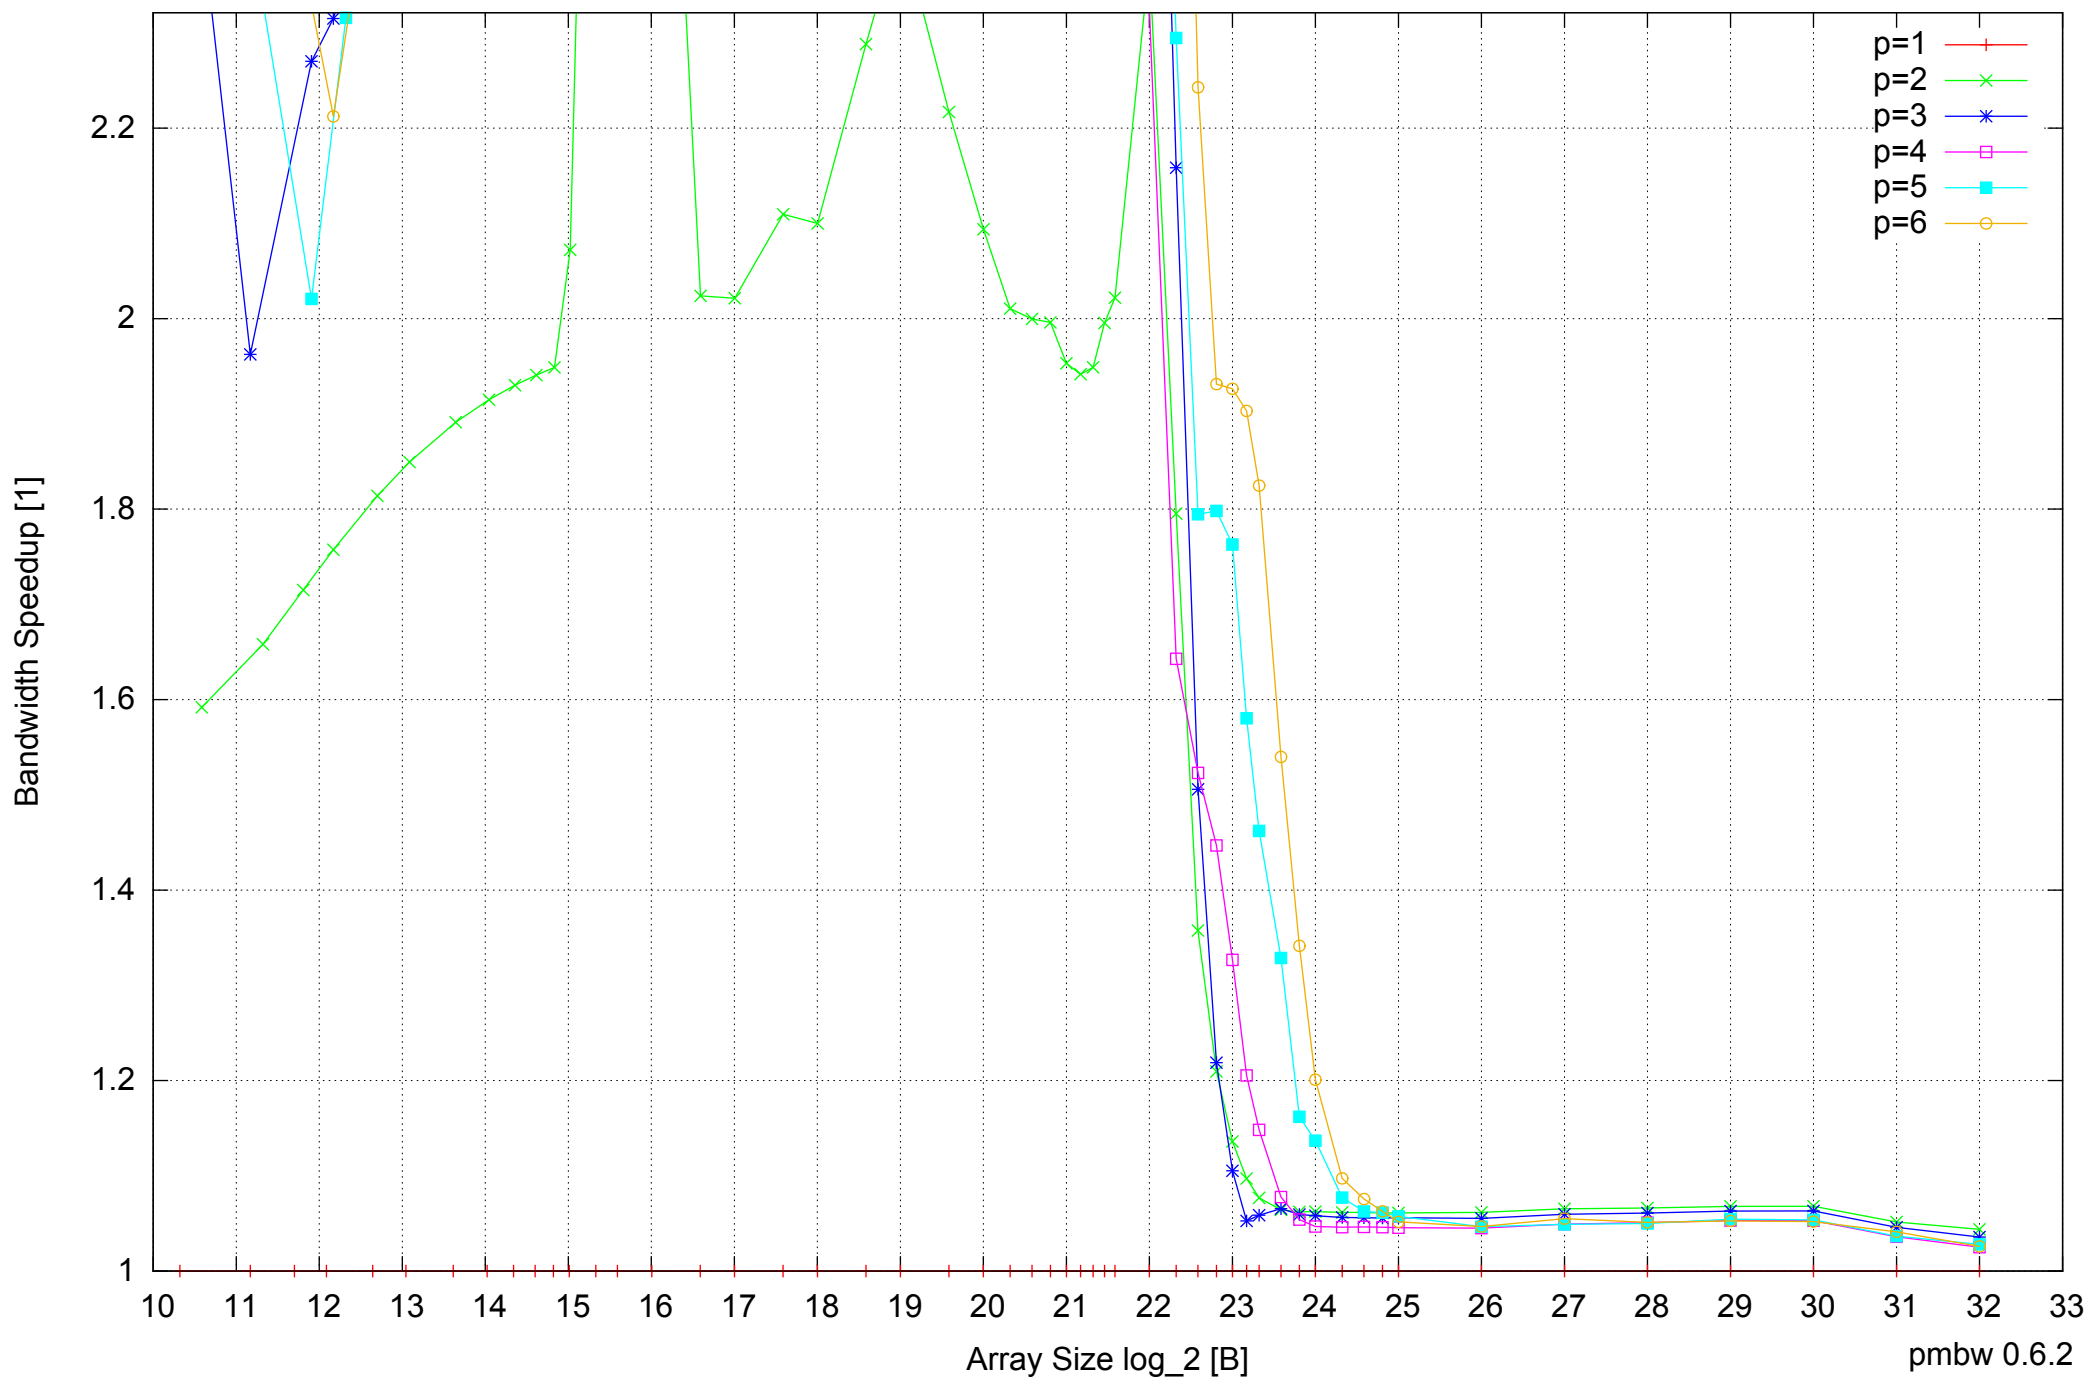

Intel Core i5-2500 8GB - Parallel Memory Bandwidth - ScanWrite128PtrUnrollLoop

Intel Core i5-2500 8GB - Speedup of Parallel Memory Bandwidth (enlarged) - ScanWrite128PtrSimpleLoop