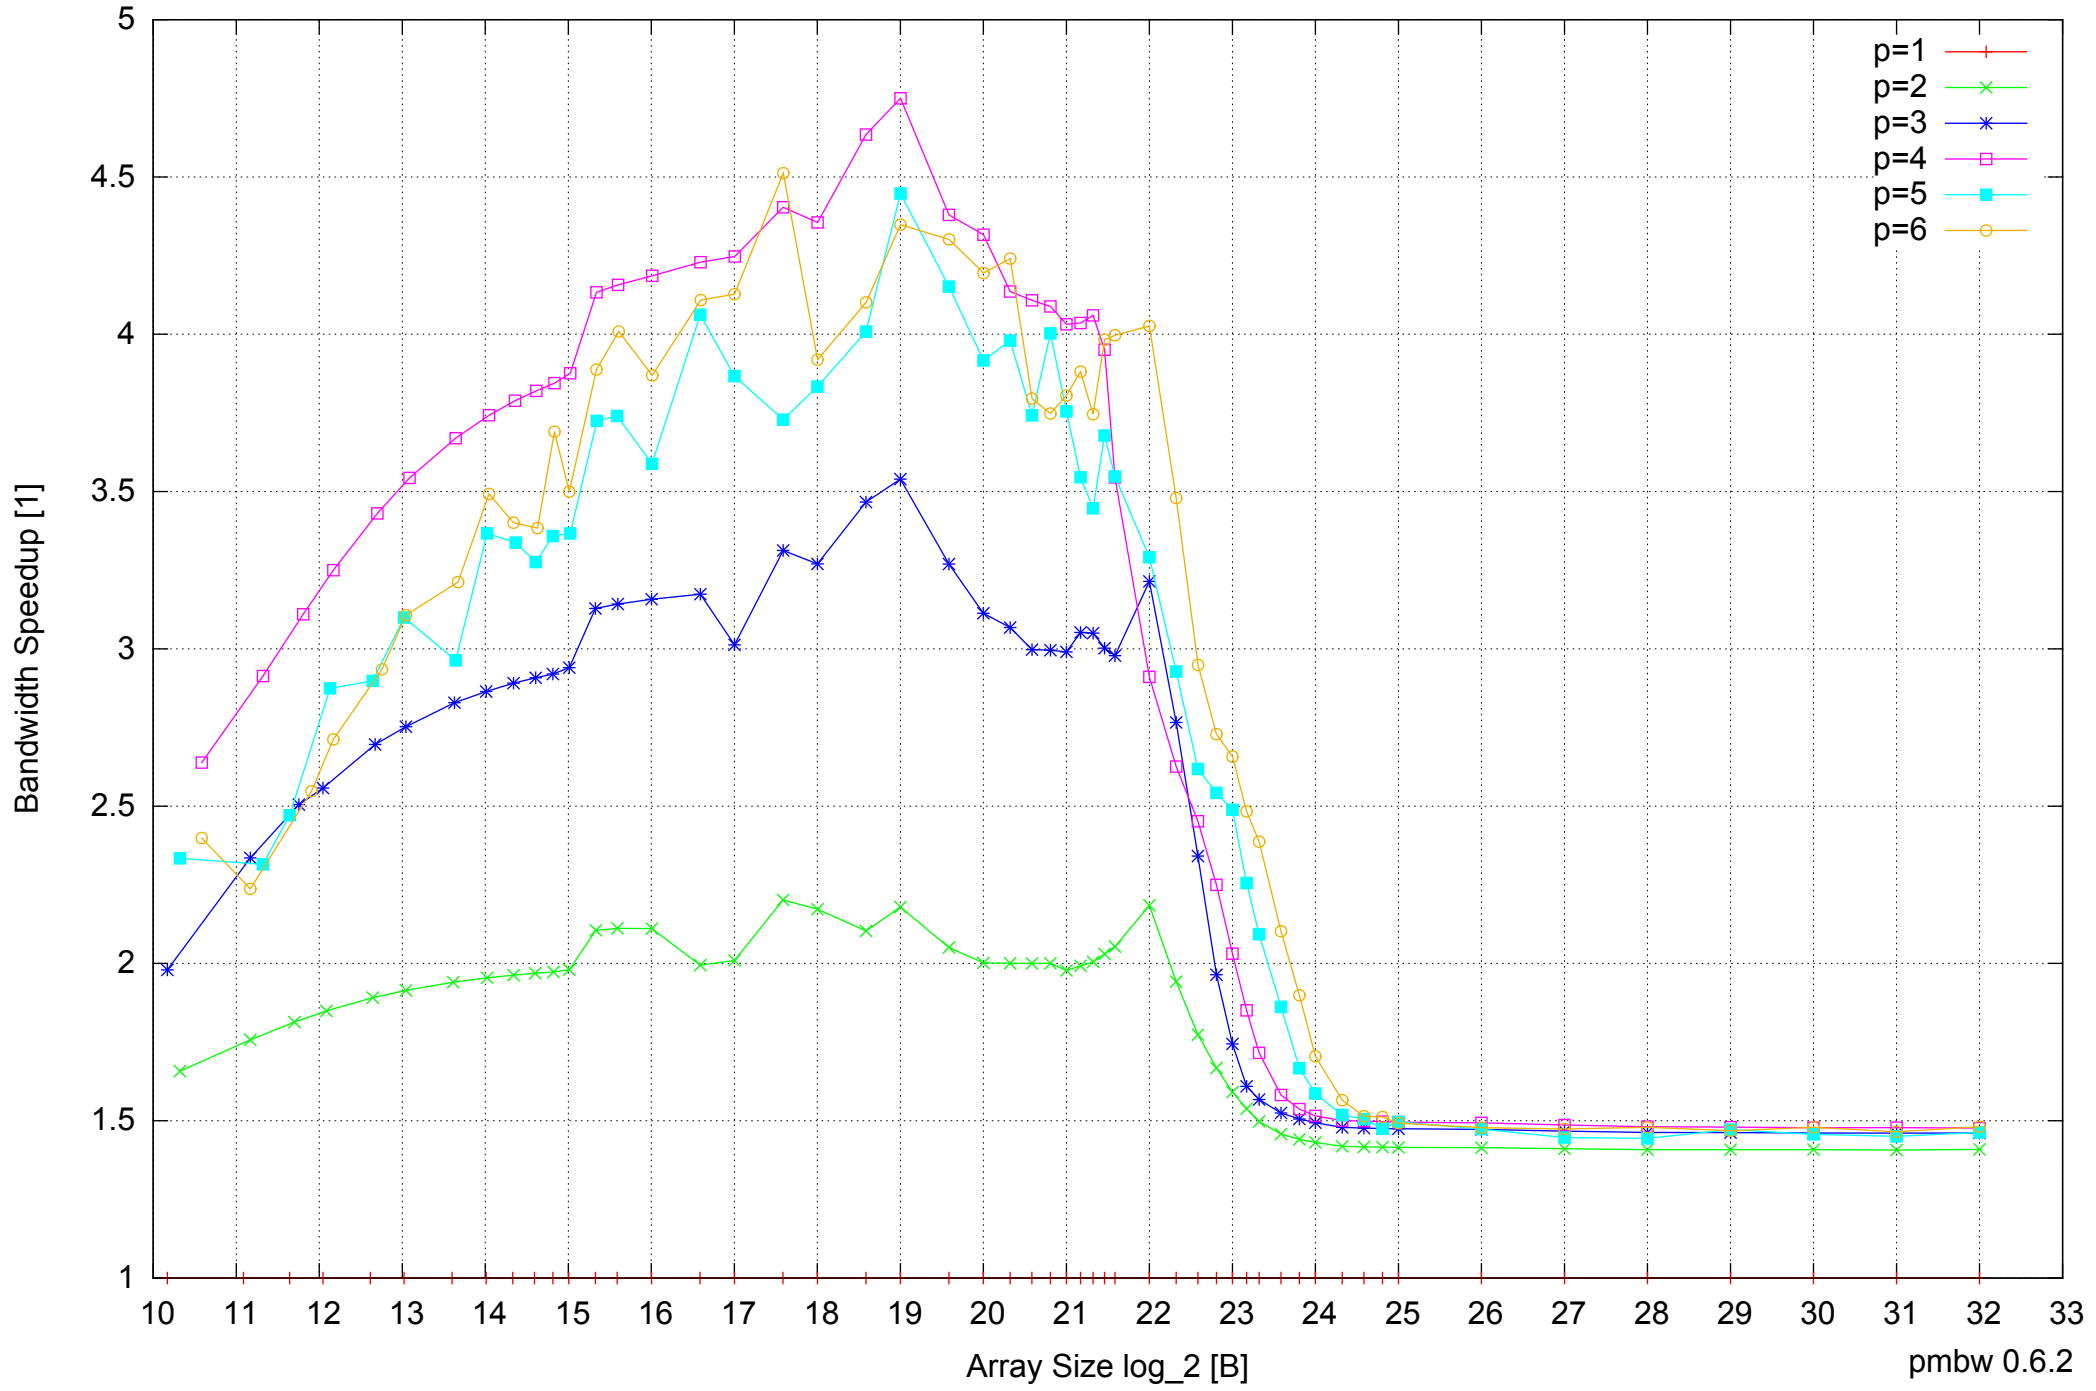

Intel Core i5-2500 8GB - Speedup of Parallel Memory Bandwidth (enlarged) - ScanRead64IndexSimpleLoop

Intel Core i5-2500 8GB - Speedup of Parallel Memory Bandwidth - ScanRead64IndexSimpleLoop