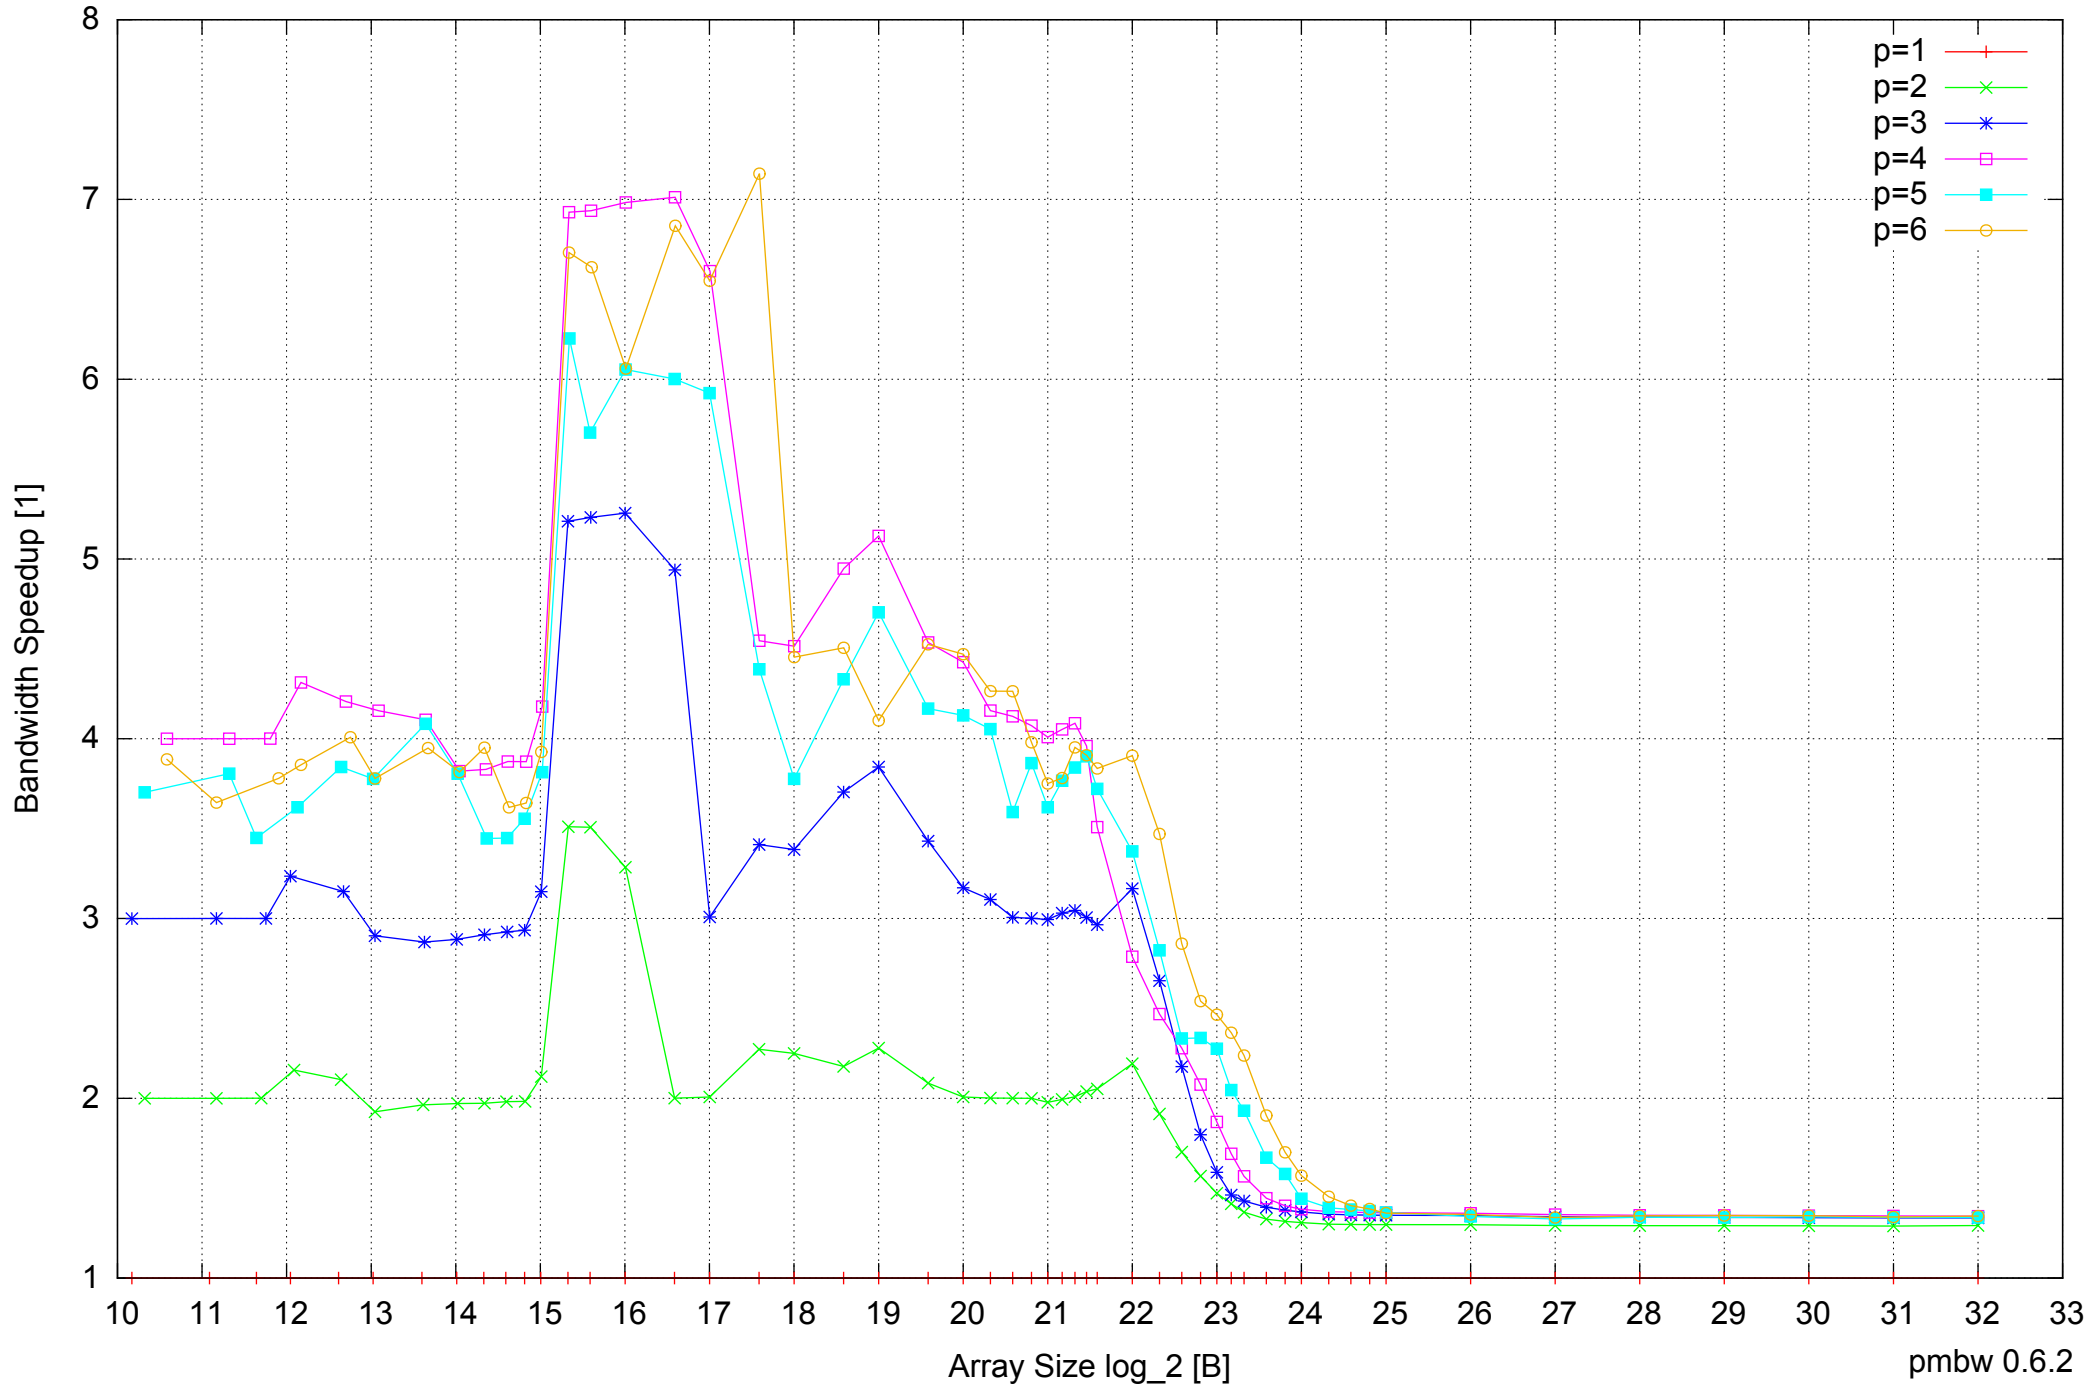

Intel Core i5-2500 8GB - Speedup of Parallel Memory Bandwidth (enlarged) - ScanRead64IndexUnrollLoop

Intel Core i5-2500 8GB - Speedup of Parallel Memory Bandwidth - ScanRead64IndexUnrollLoop