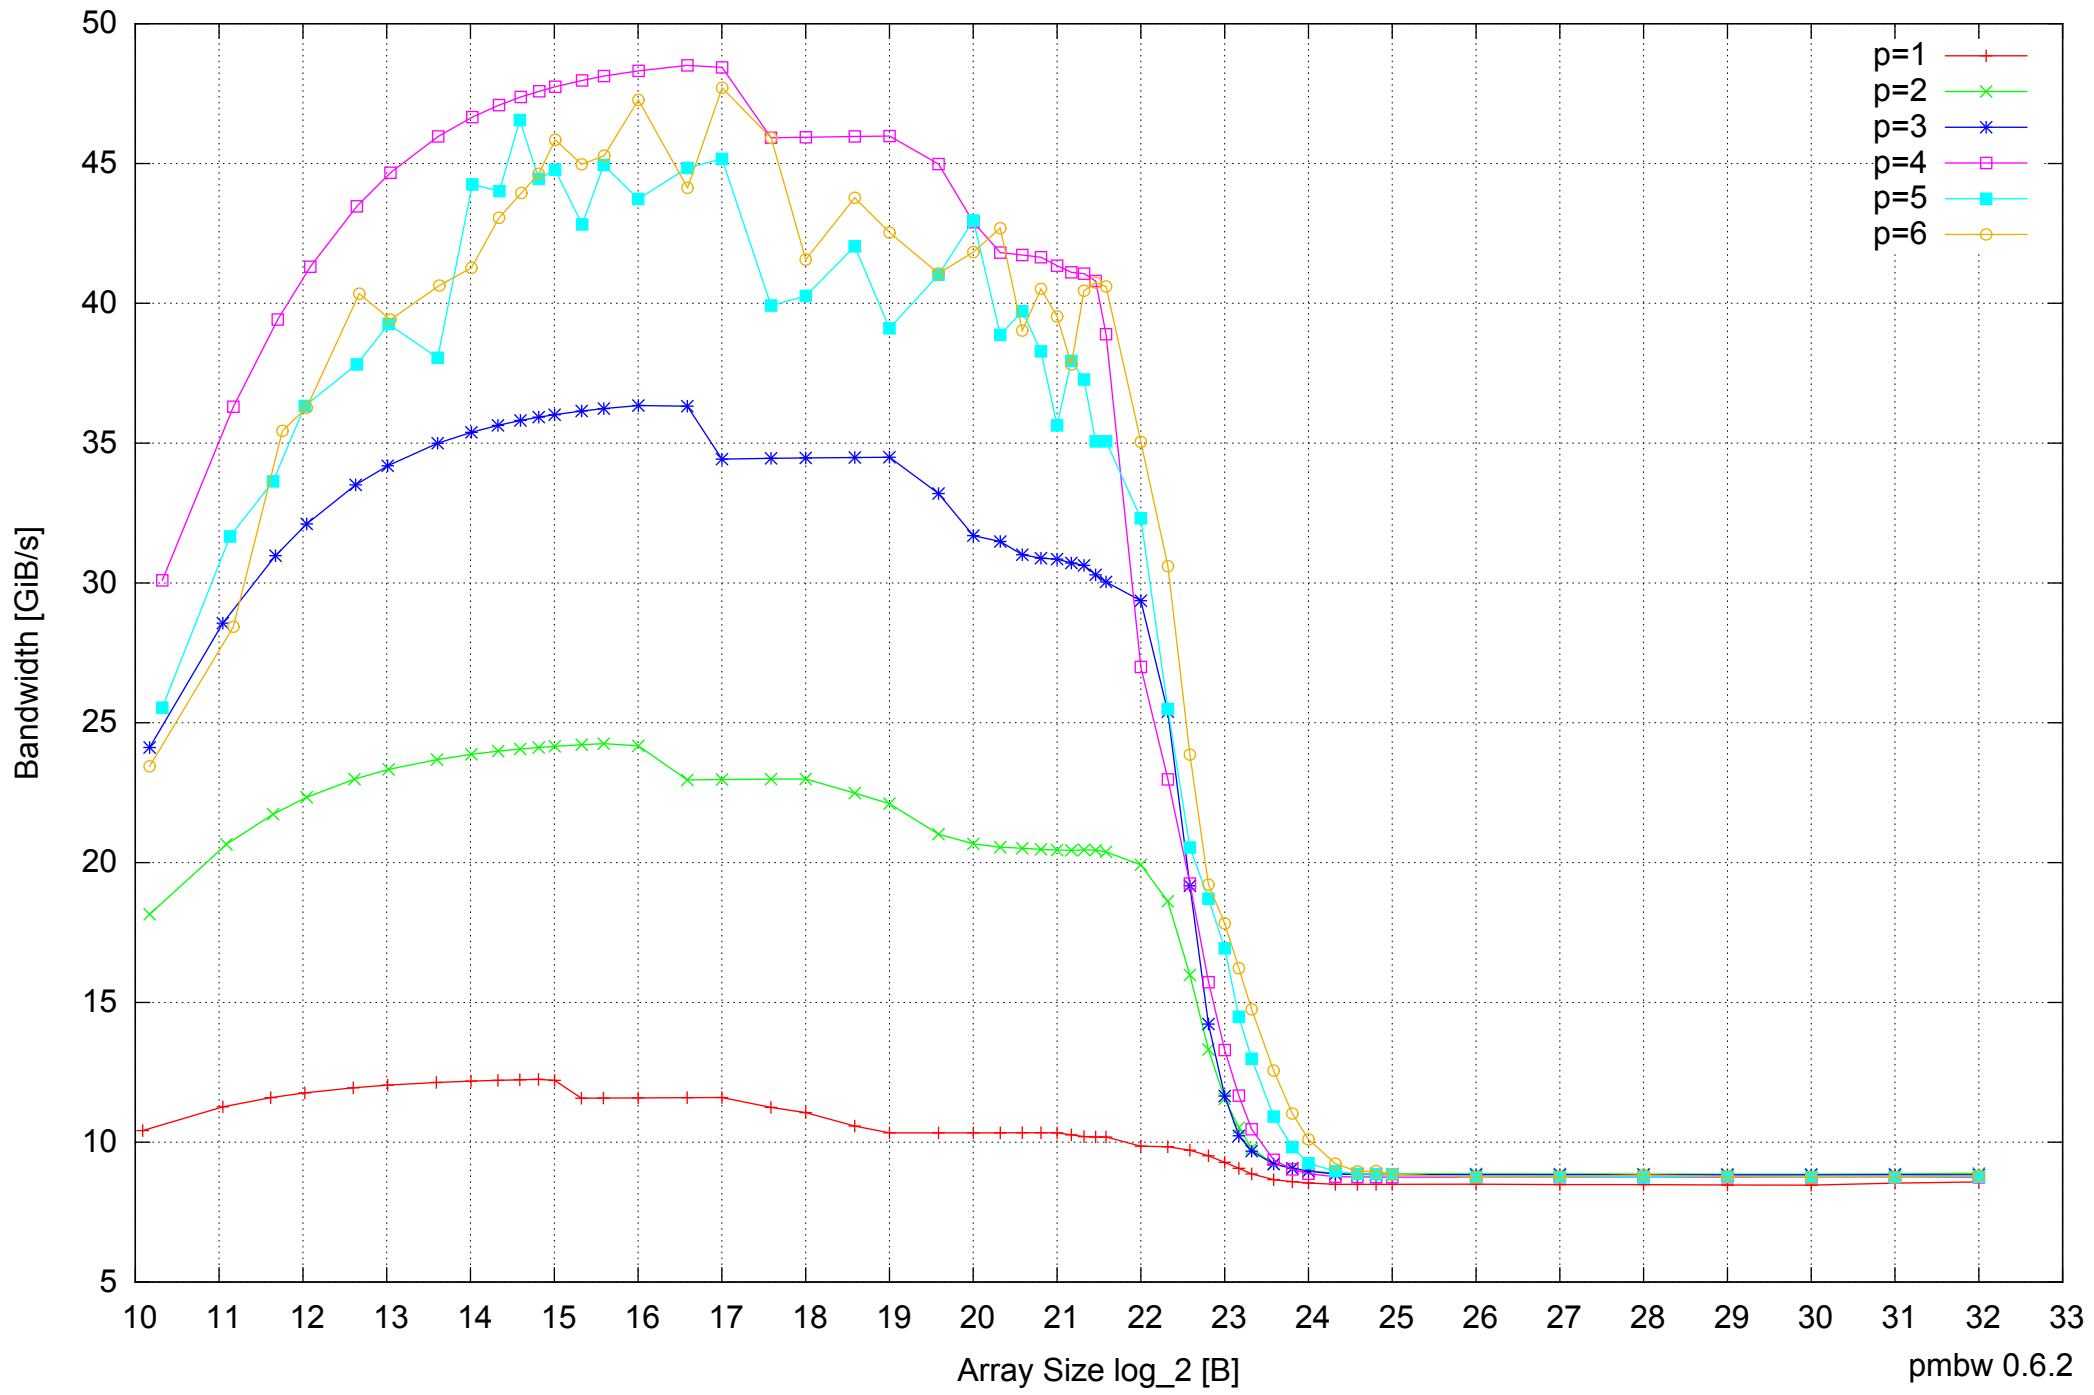

Intel Core i5-2500 8GB - Parallel Memory Access Time - ScanWrite32PtrSimpleLoop

Intel Core i5-2500 8GB - Parallel Memory Bandwidth - ScanWrite32PtrSimpleLoop