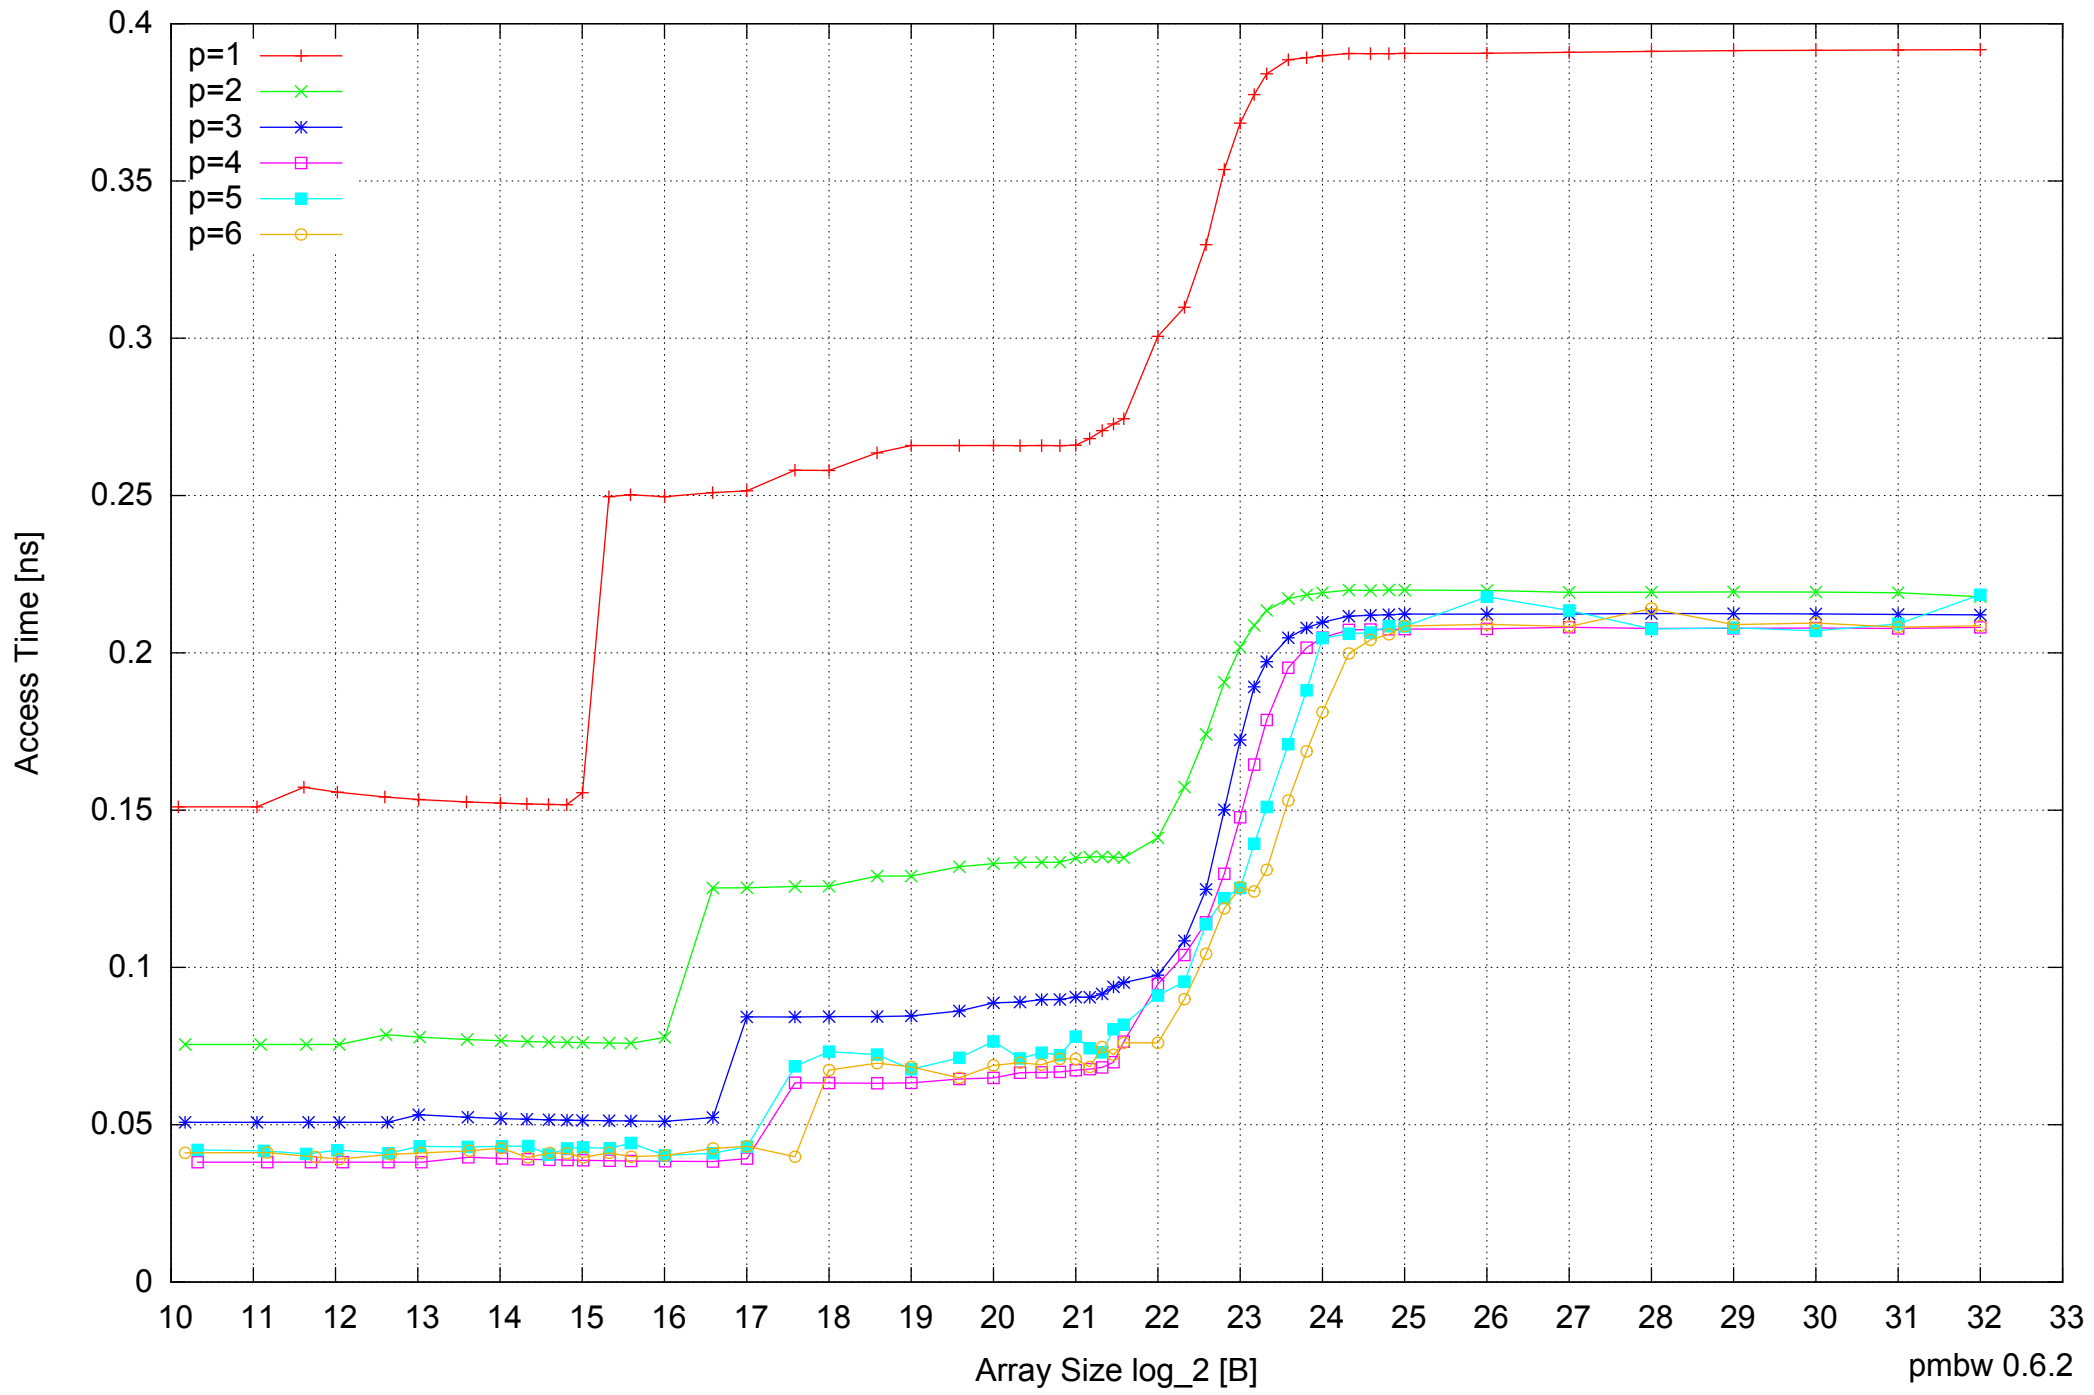

Intel Core i5-2500 8GB - One Thread Memory Bandwidth

Intel Core i5-2500 8GB - One Thread Memory Latency (Access Time)

Intel Core i5-2500 8GB - One Thread Memory Latency (excluding Permutation)

Intel Core i5-2500 8GB - One Thread Memory Bandwidth (only 64-bit Reads)

Intel Core i5-2500 8GB - Speedup of Parallel Memory Bandwidth (enlarged) - ScanRead32PtrSimpleLoop

Intel Core i5-2500 8GB - Parallel Memory Bandwidth - ScanRead32PtrUnrollLoop

Intel Core i5-2500 8GB - Parallel Memory Access Time - ScanRead32PtrUnrollLoop