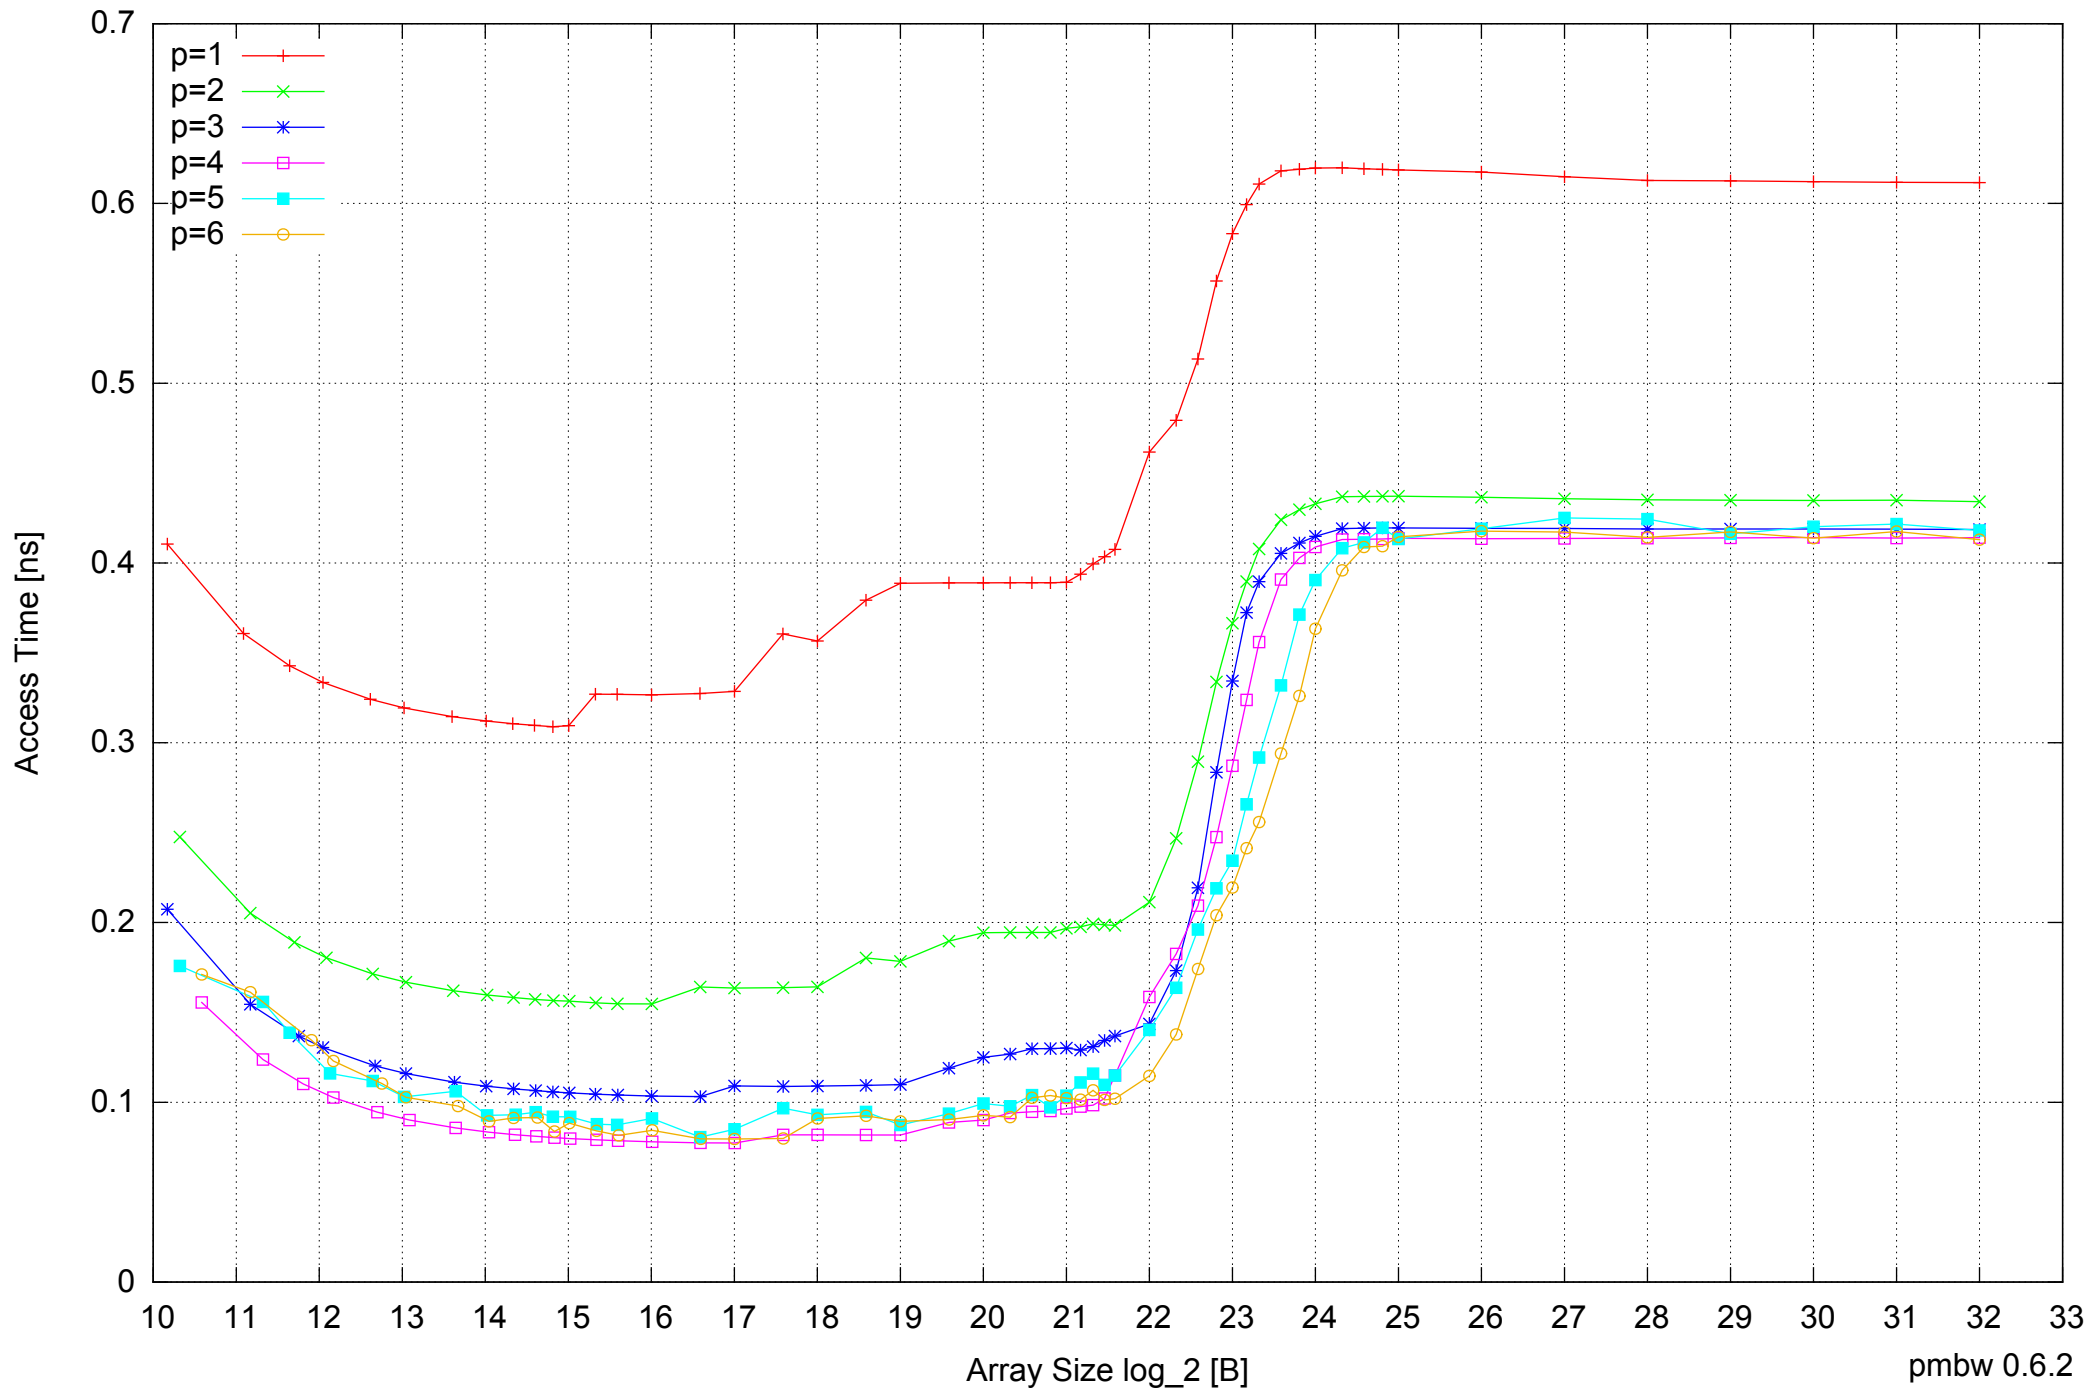

Intel Core i5-2500 8GB - Speedup of Parallel Memory Bandwidth - ScanRead64IndexSimpleLoop

Intel Core i5-2500 8GB - Parallel Memory Access Time - ScanRead64IndexSimpleLoop