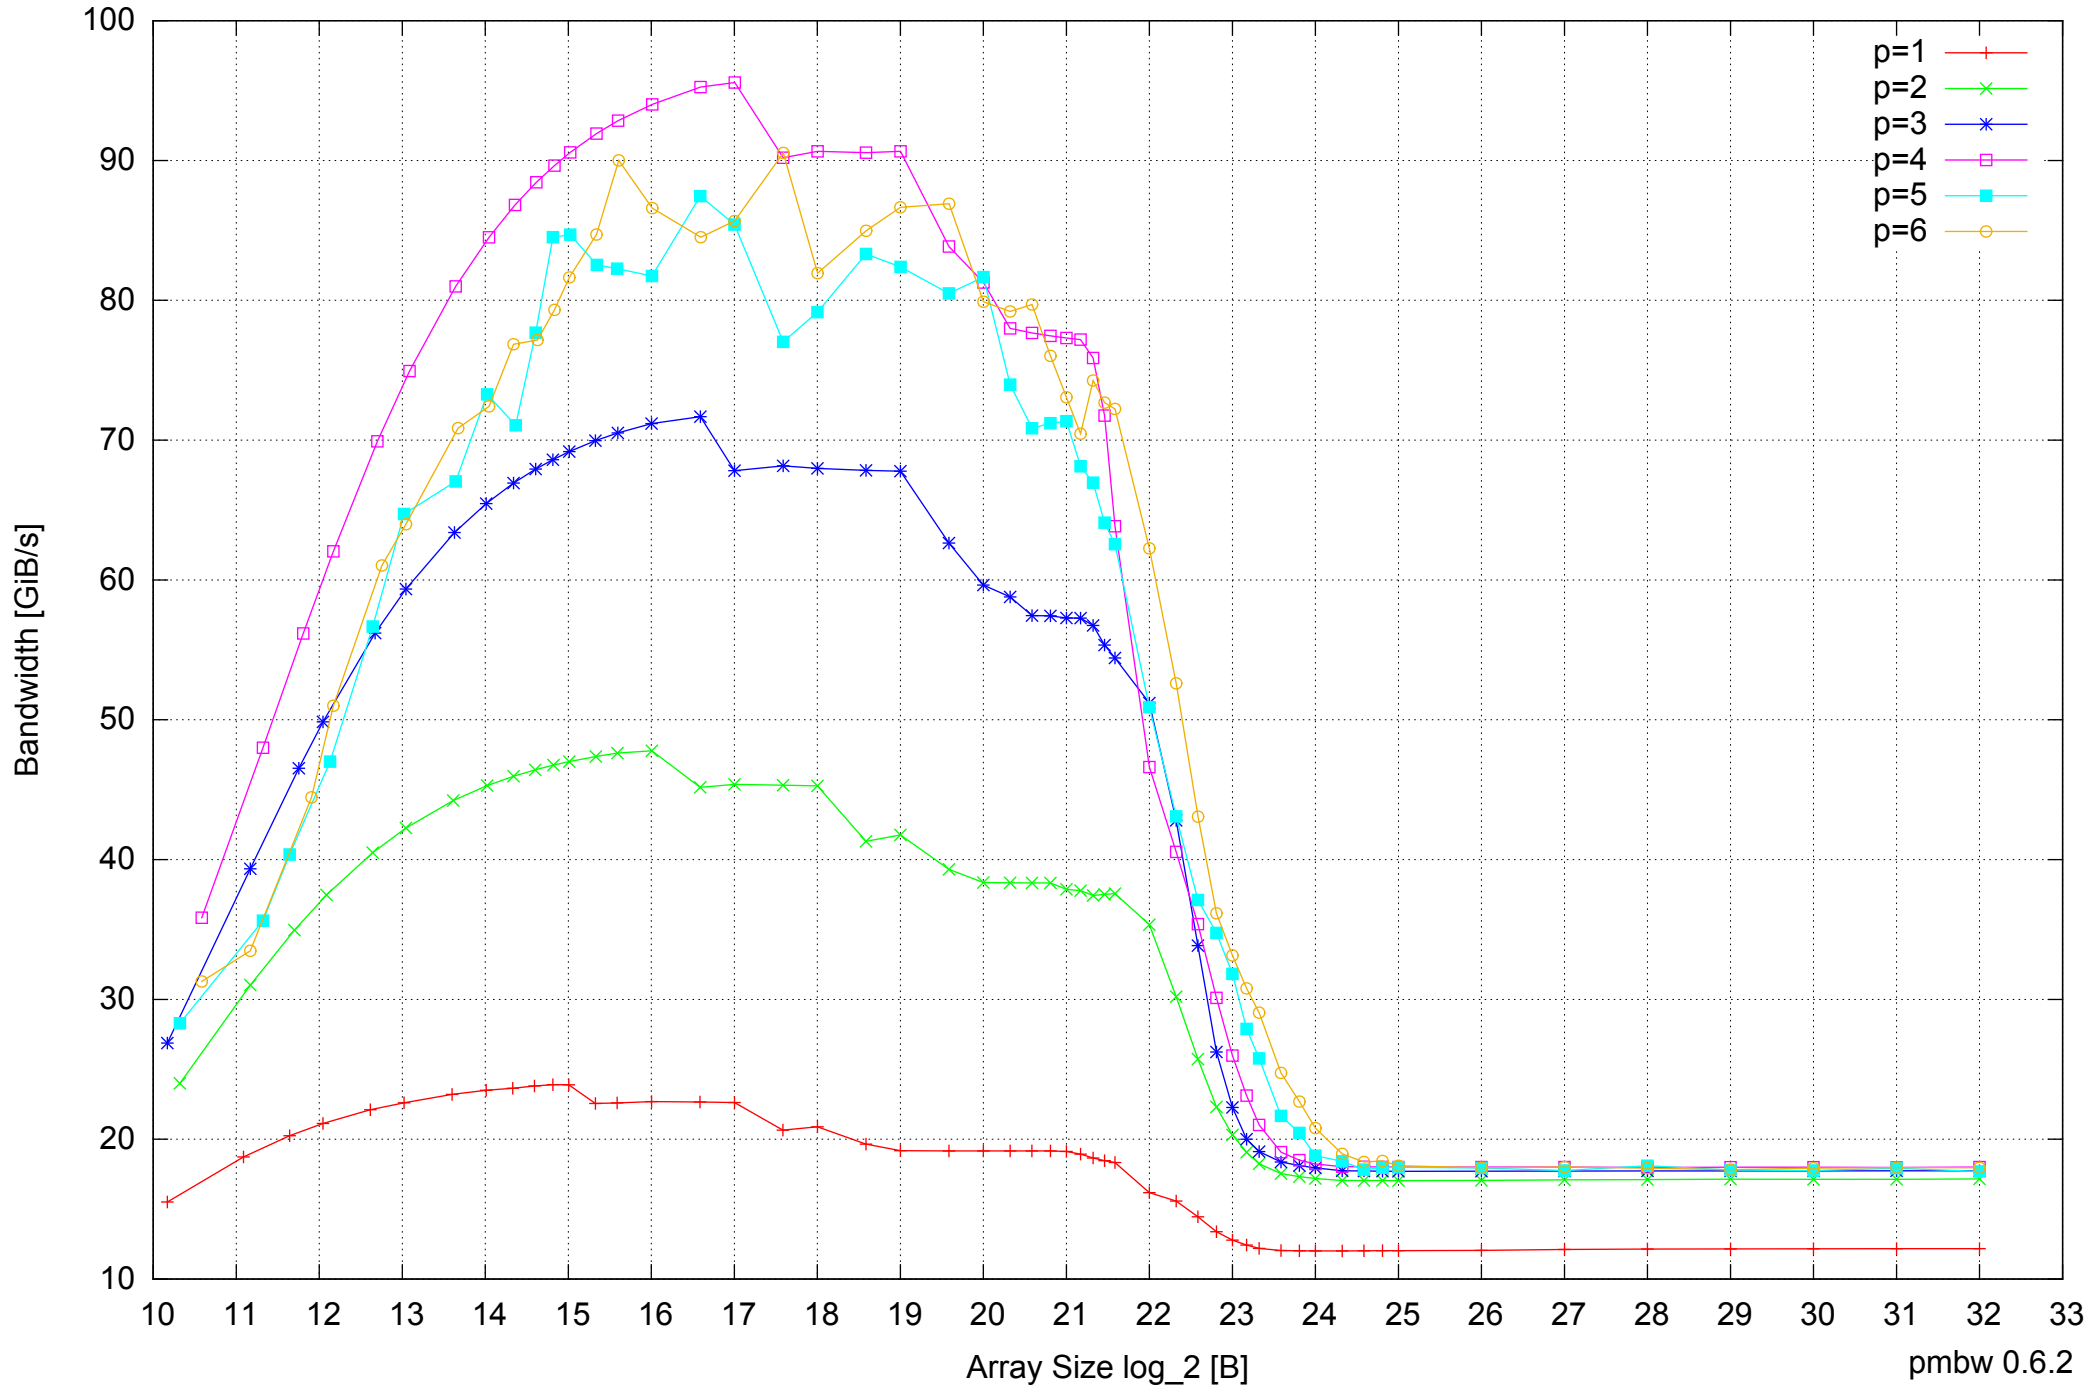

Intel Core i5-2500 8GB - Parallel Memory Access Time - ScanRead64PtrSimpleLoop

Intel Core i5-2500 8GB - Parallel Memory Bandwidth - ScanRead64PtrSimpleLoop