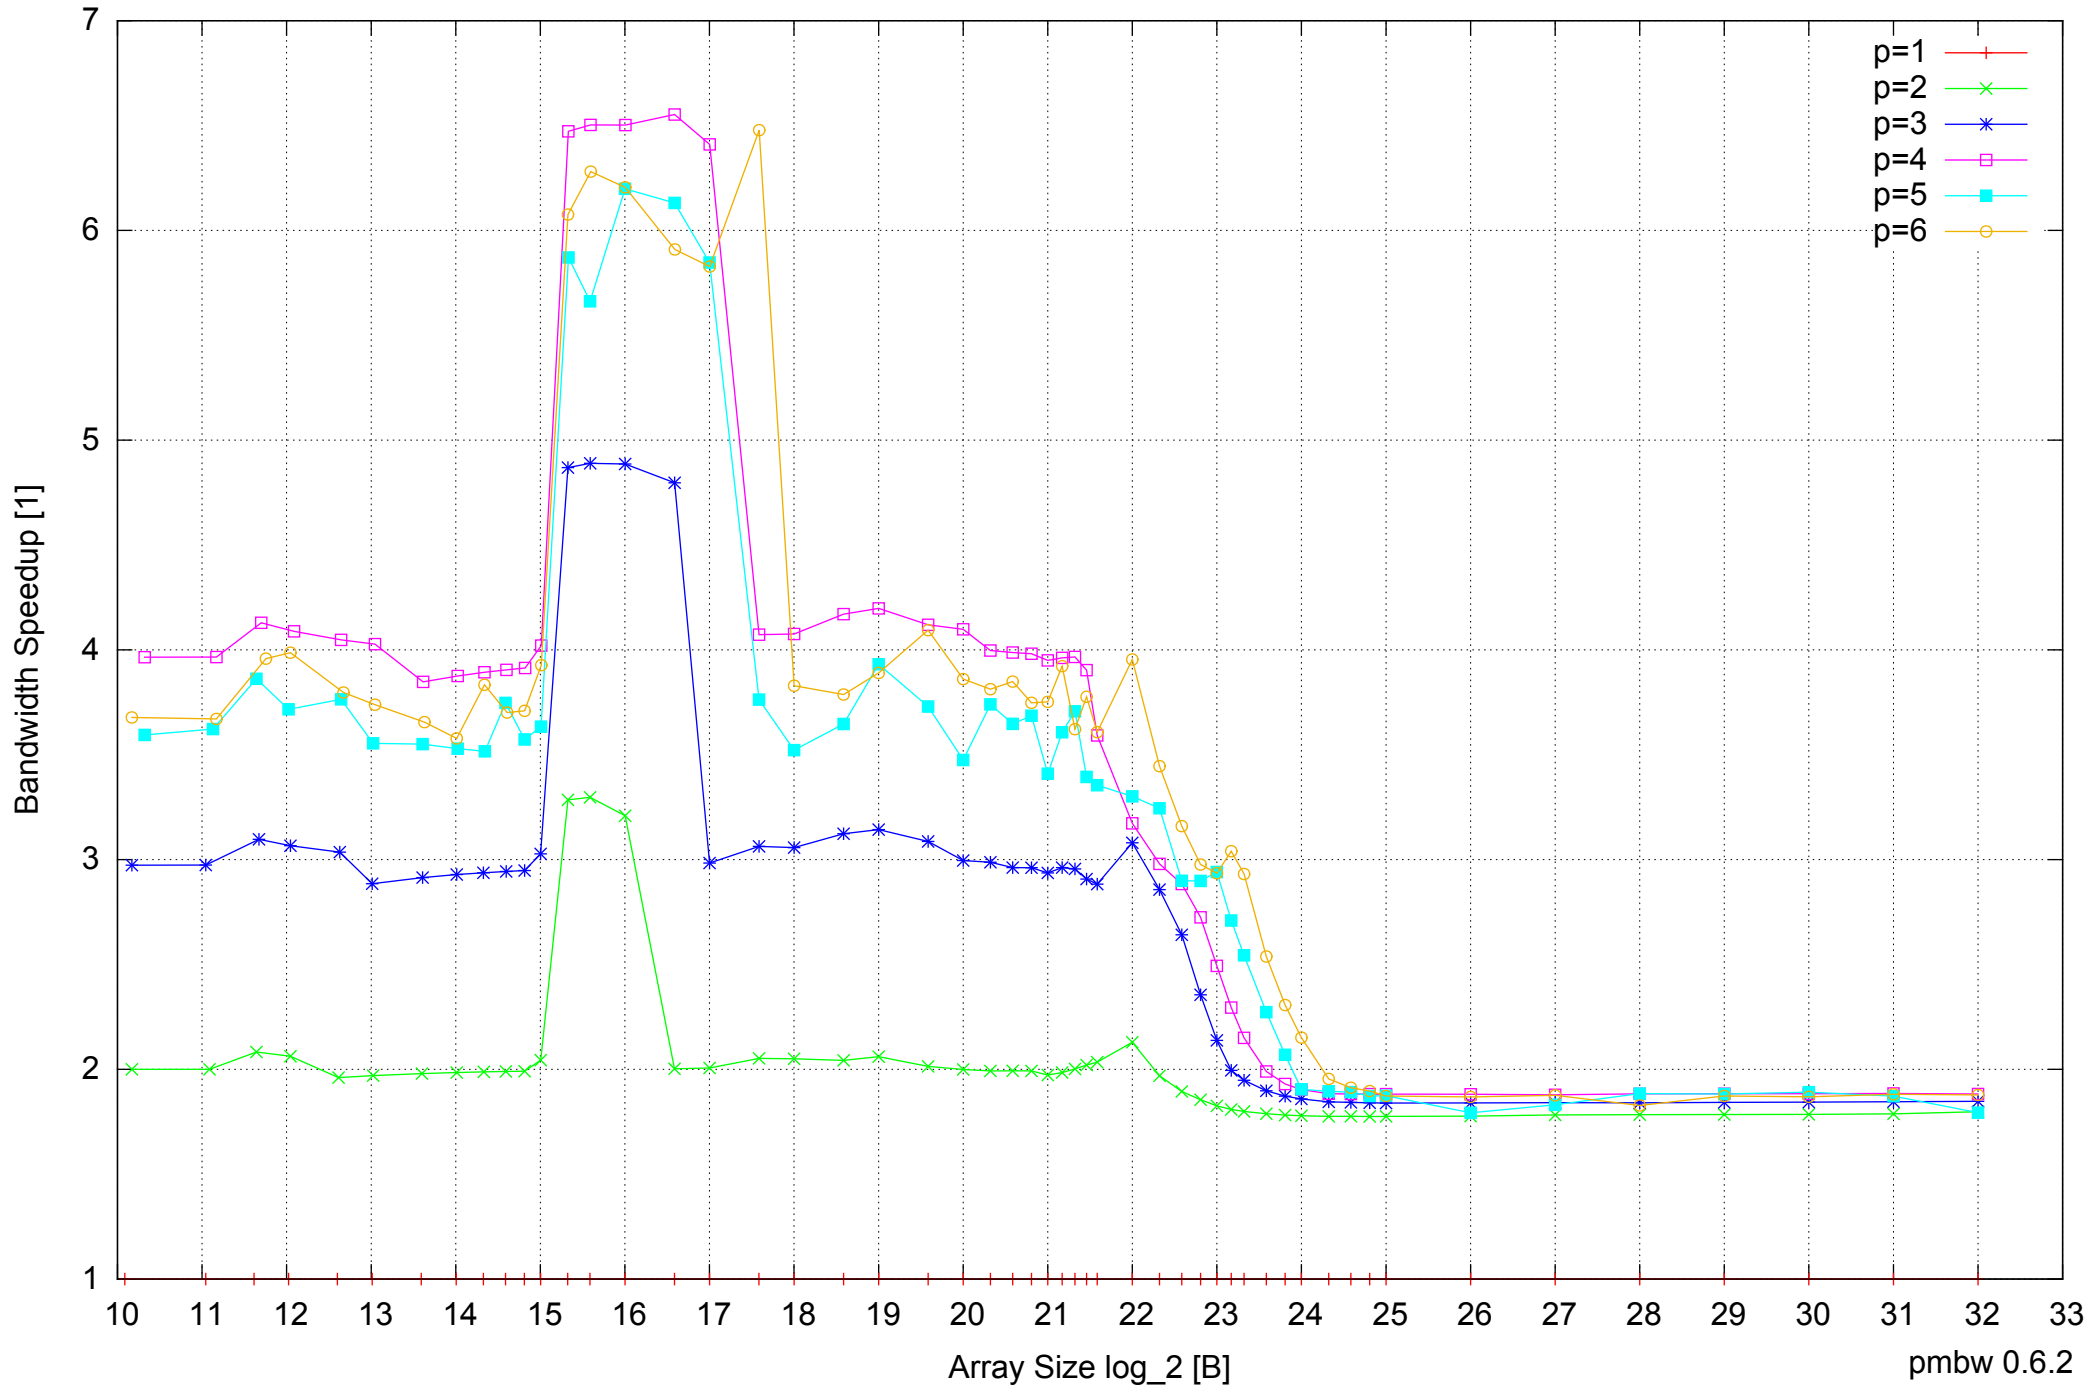

Intel Core i5-2500 8GB - Speedup of Parallel Memory Bandwidth (enlarged) - ScanRead32PtrUnrollLoop

Intel Core i5-2500 8GB - Speedup of Parallel Memory Bandwidth - ScanRead32PtrUnrollLoop