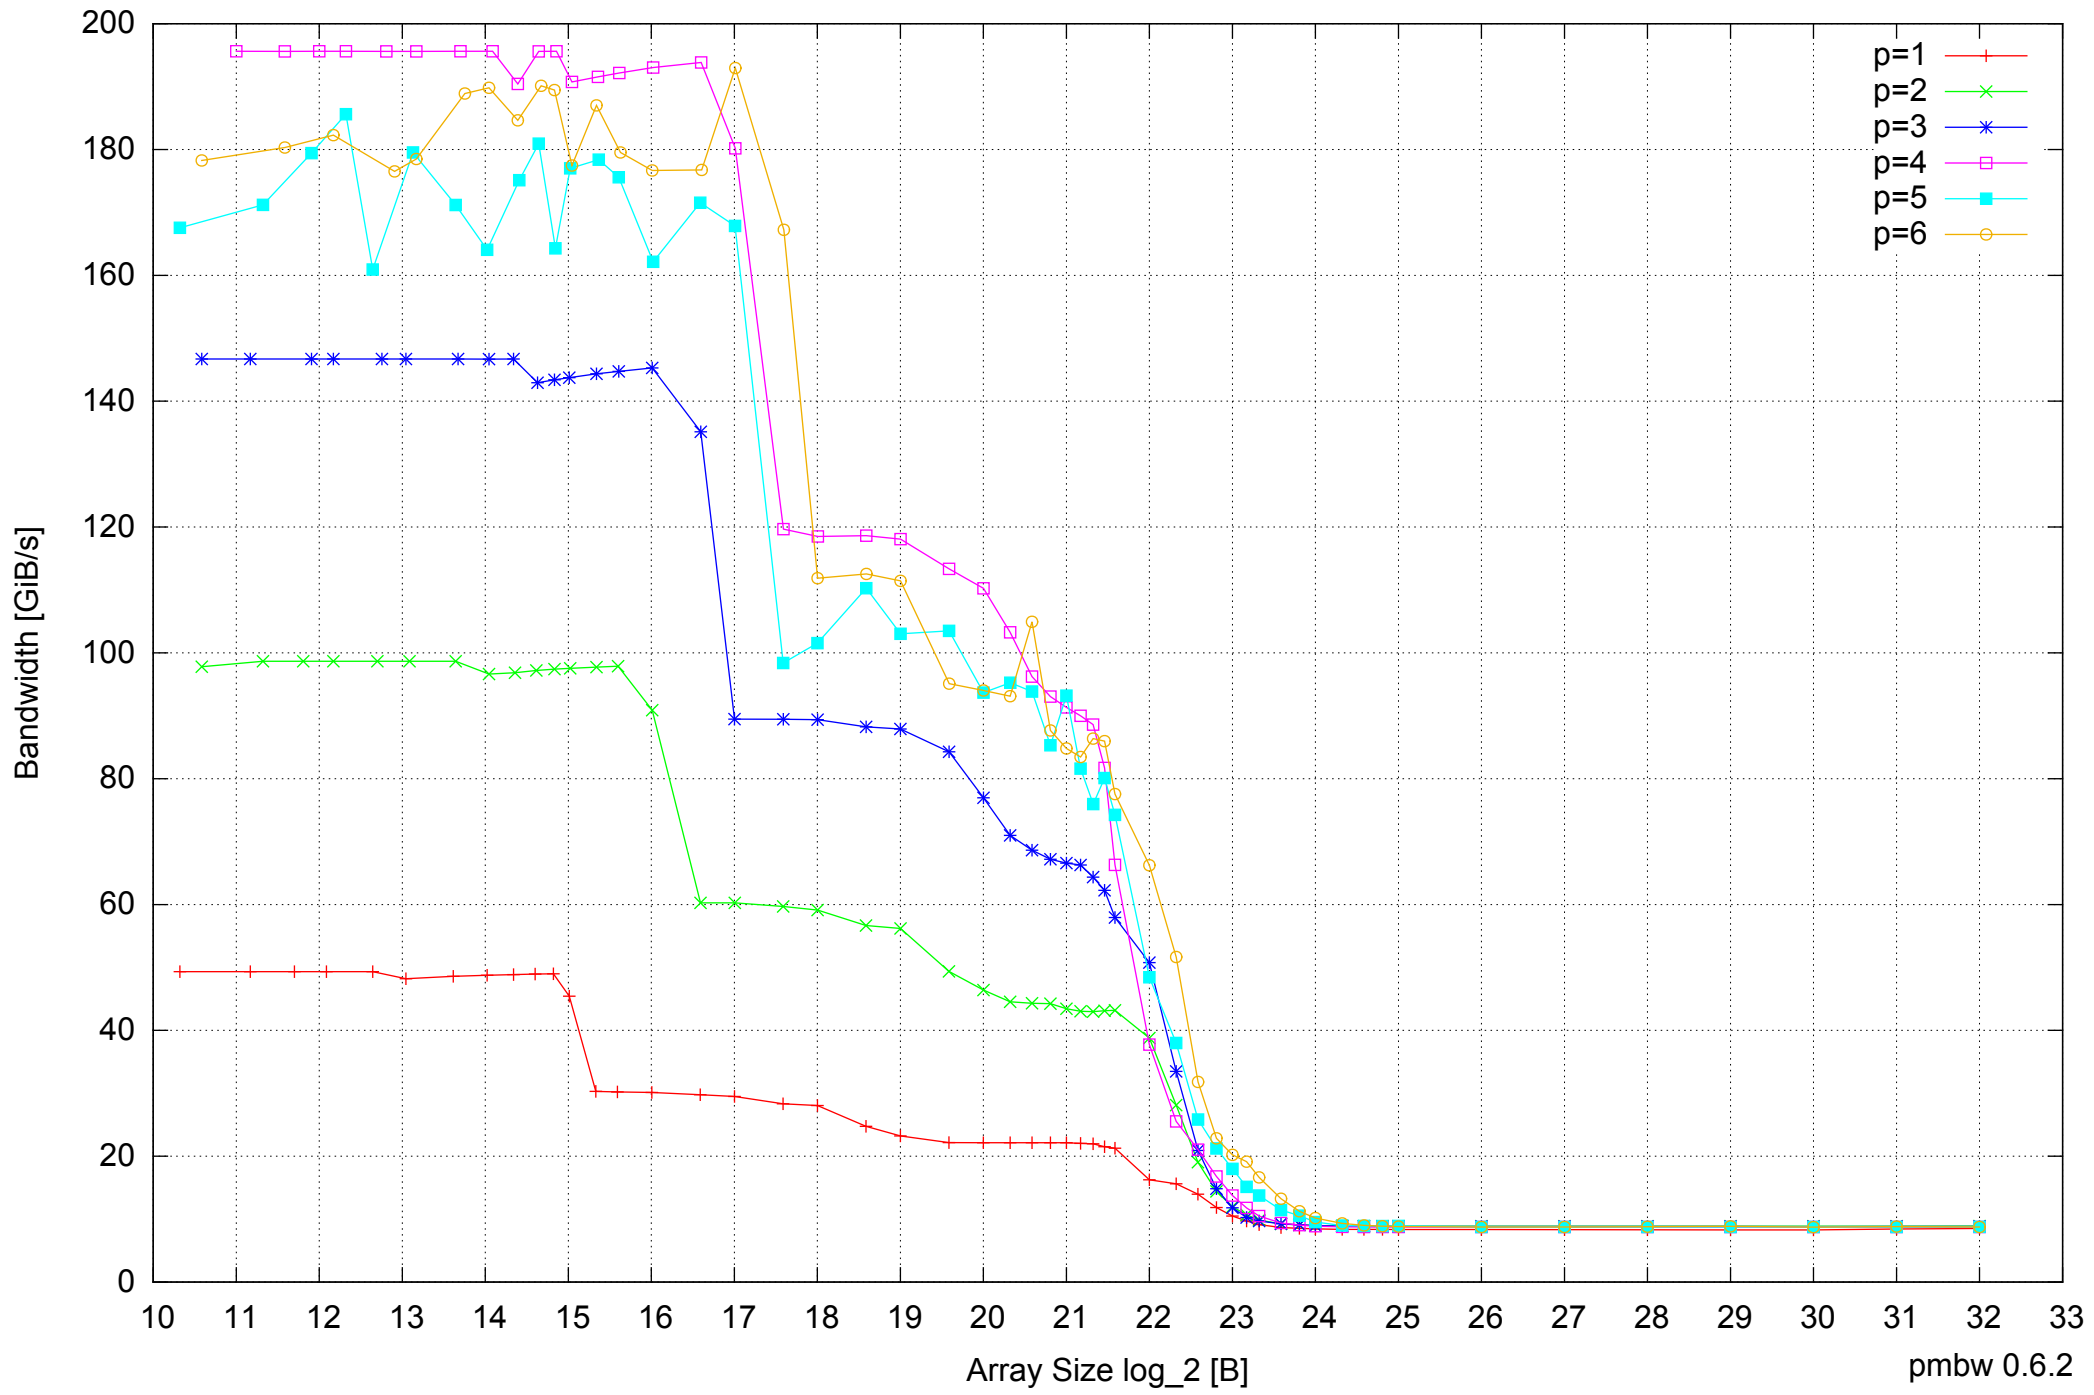

Intel Core i5-2500 8GB - Speedup of Parallel Memory Bandwidth - ScanWrite128PtrSimpleLoop

Intel Core i5-2500 8GB - Speedup of Parallel Memory Bandwidth (enlarged) - ScanWrite128PtrSimpleLoop

Intel Core i5-2500 8GB - Parallel Memory Bandwidth - ScanWrite128PtrUnrollLoop

Intel Core i5-2500 8GB - Parallel Memory Access Time - ScanWrite128PtrUnrollLoop

Intel Core i5-2500 8GB - Speedup of Parallel Memory Bandwidth - ScanWrite128PtrUnrollLoop

Intel Core i5-2500 8GB - Speedup of Parallel Memory Bandwidth (enlarged) - ScanWrite128PtrUnrollLoop