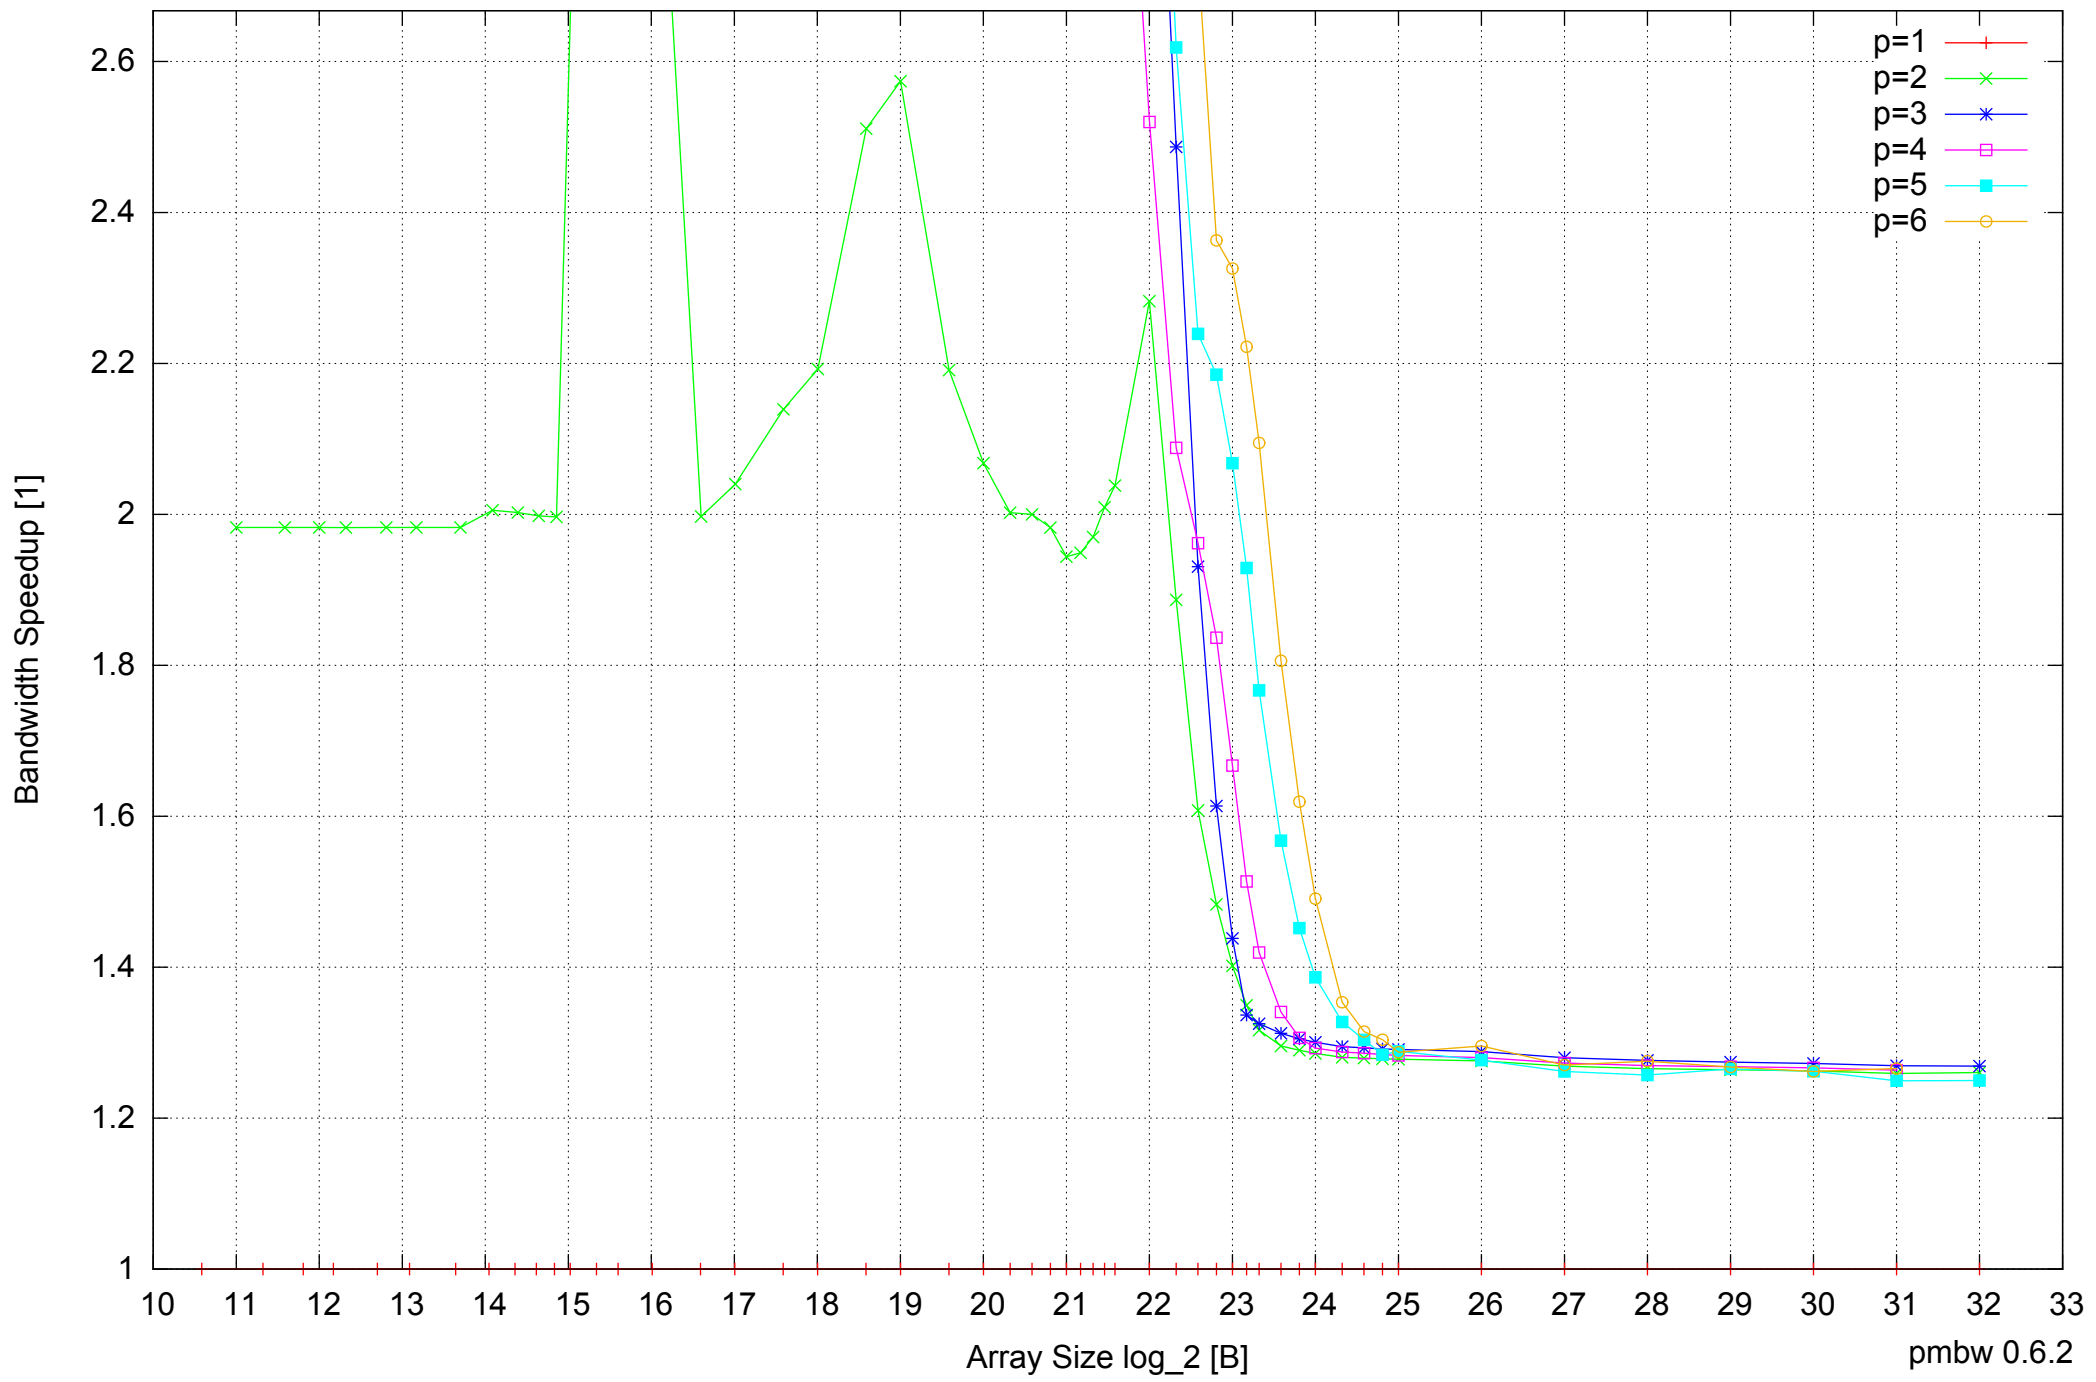

Intel Core i5-2500 8GB - Parallel Memory Bandwidth - ScanWrite128PtrSimpleLoop

Intel Core i5-2500 8GB - Speedup of Parallel Memory Bandwidth (enlarged) - ScanRead256PtrUnrollLoop