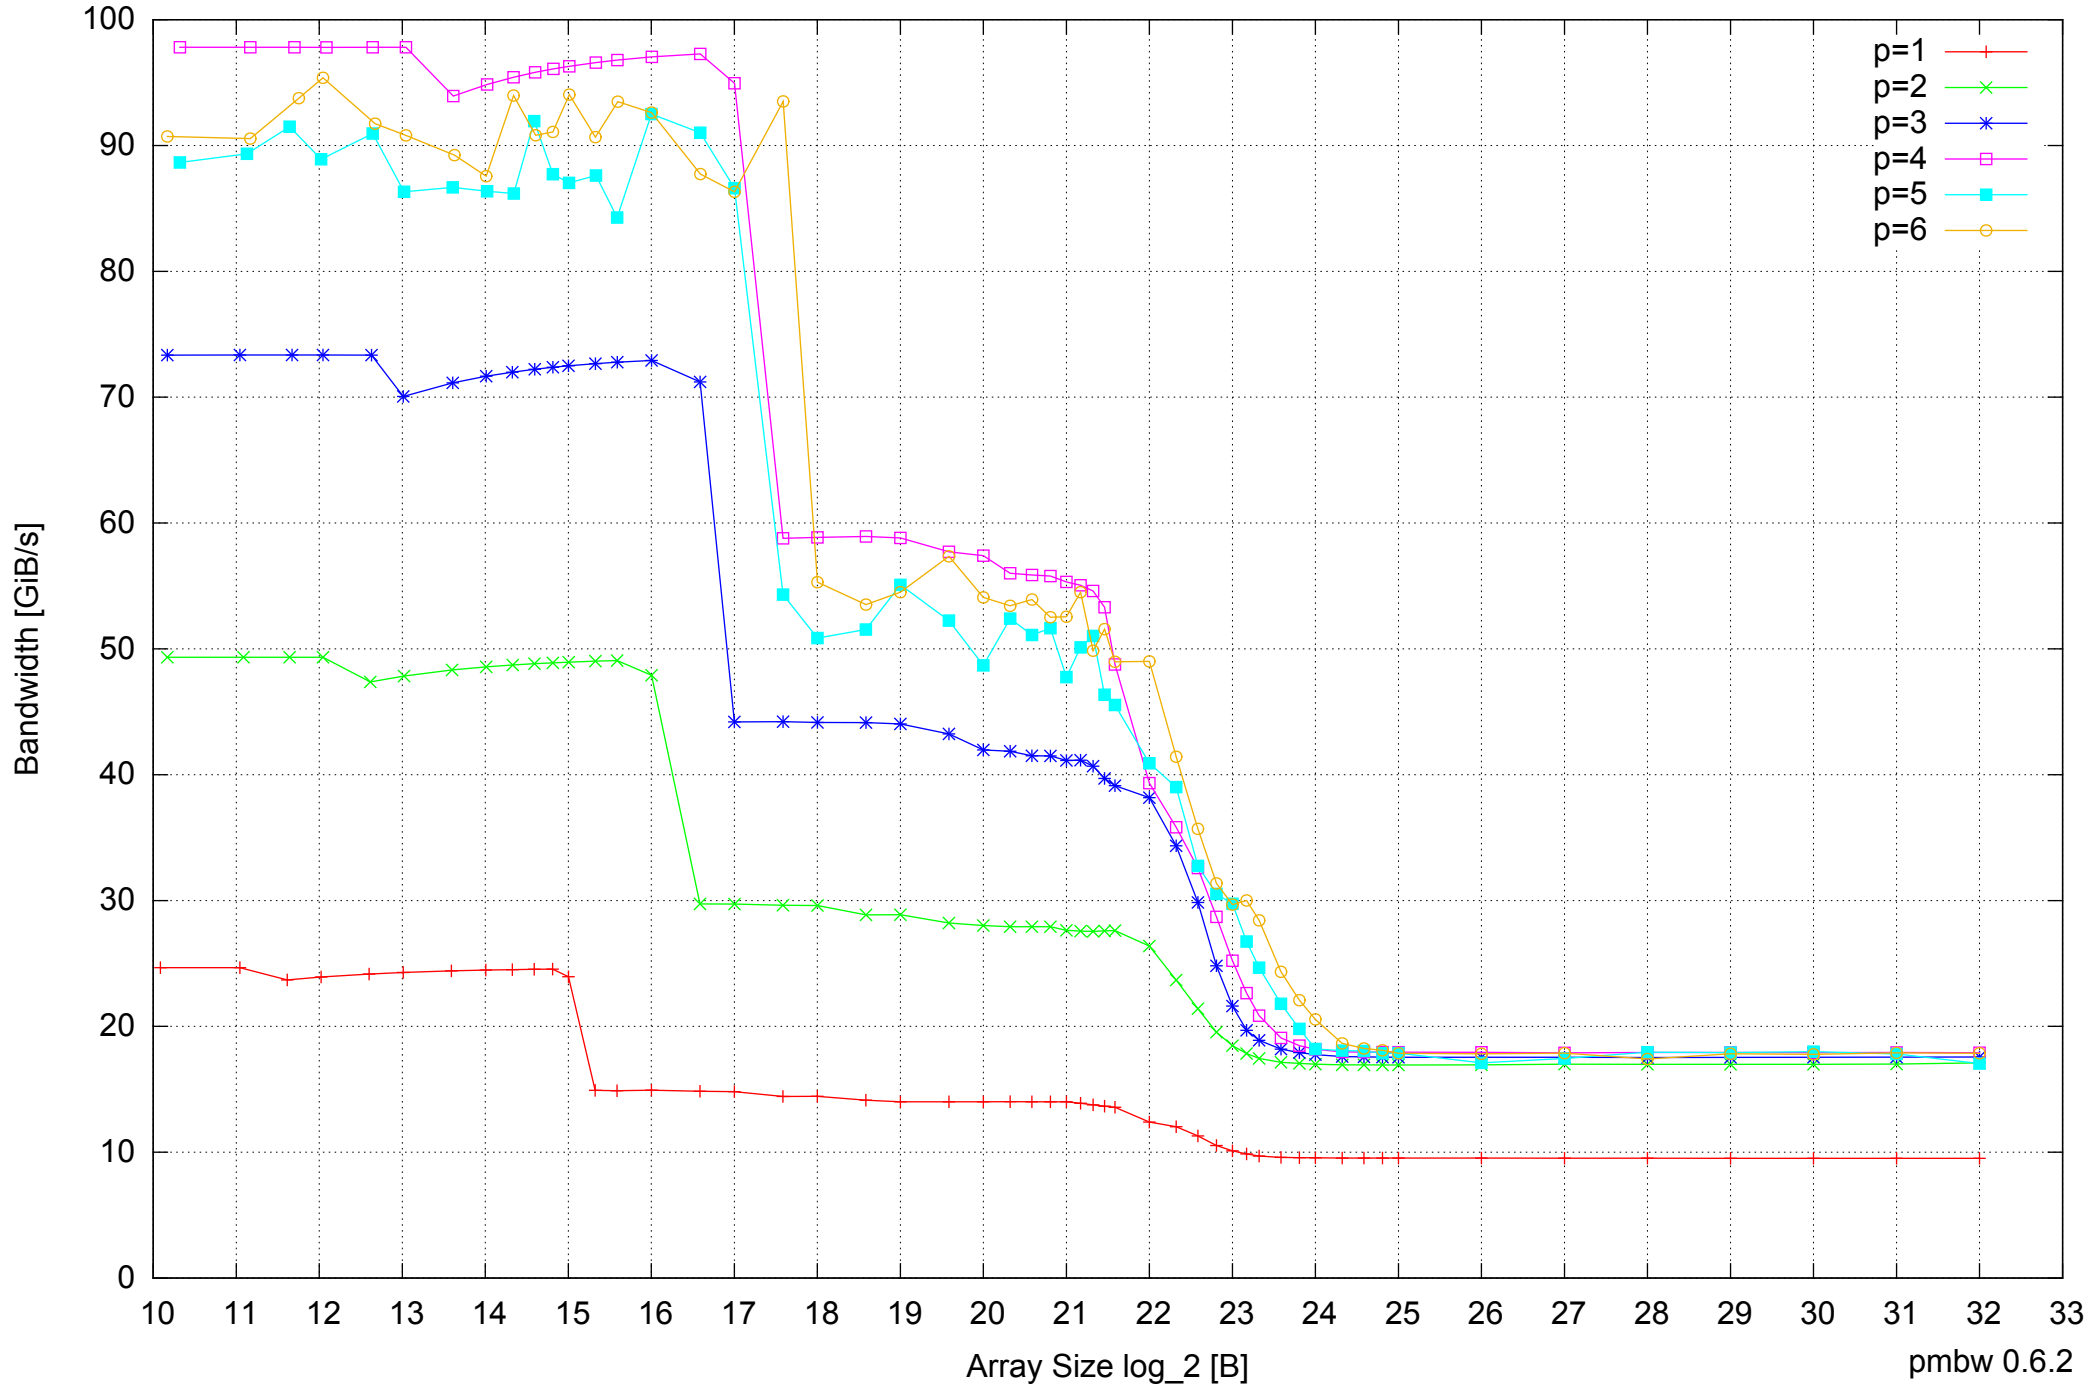

Intel Core i5-2500 8GB - Parallel Memory Access Time - ScanRead32PtrUnrollLoop

Intel Core i5-2500 8GB - Parallel Memory Bandwidth - ScanRead32PtrUnrollLoop