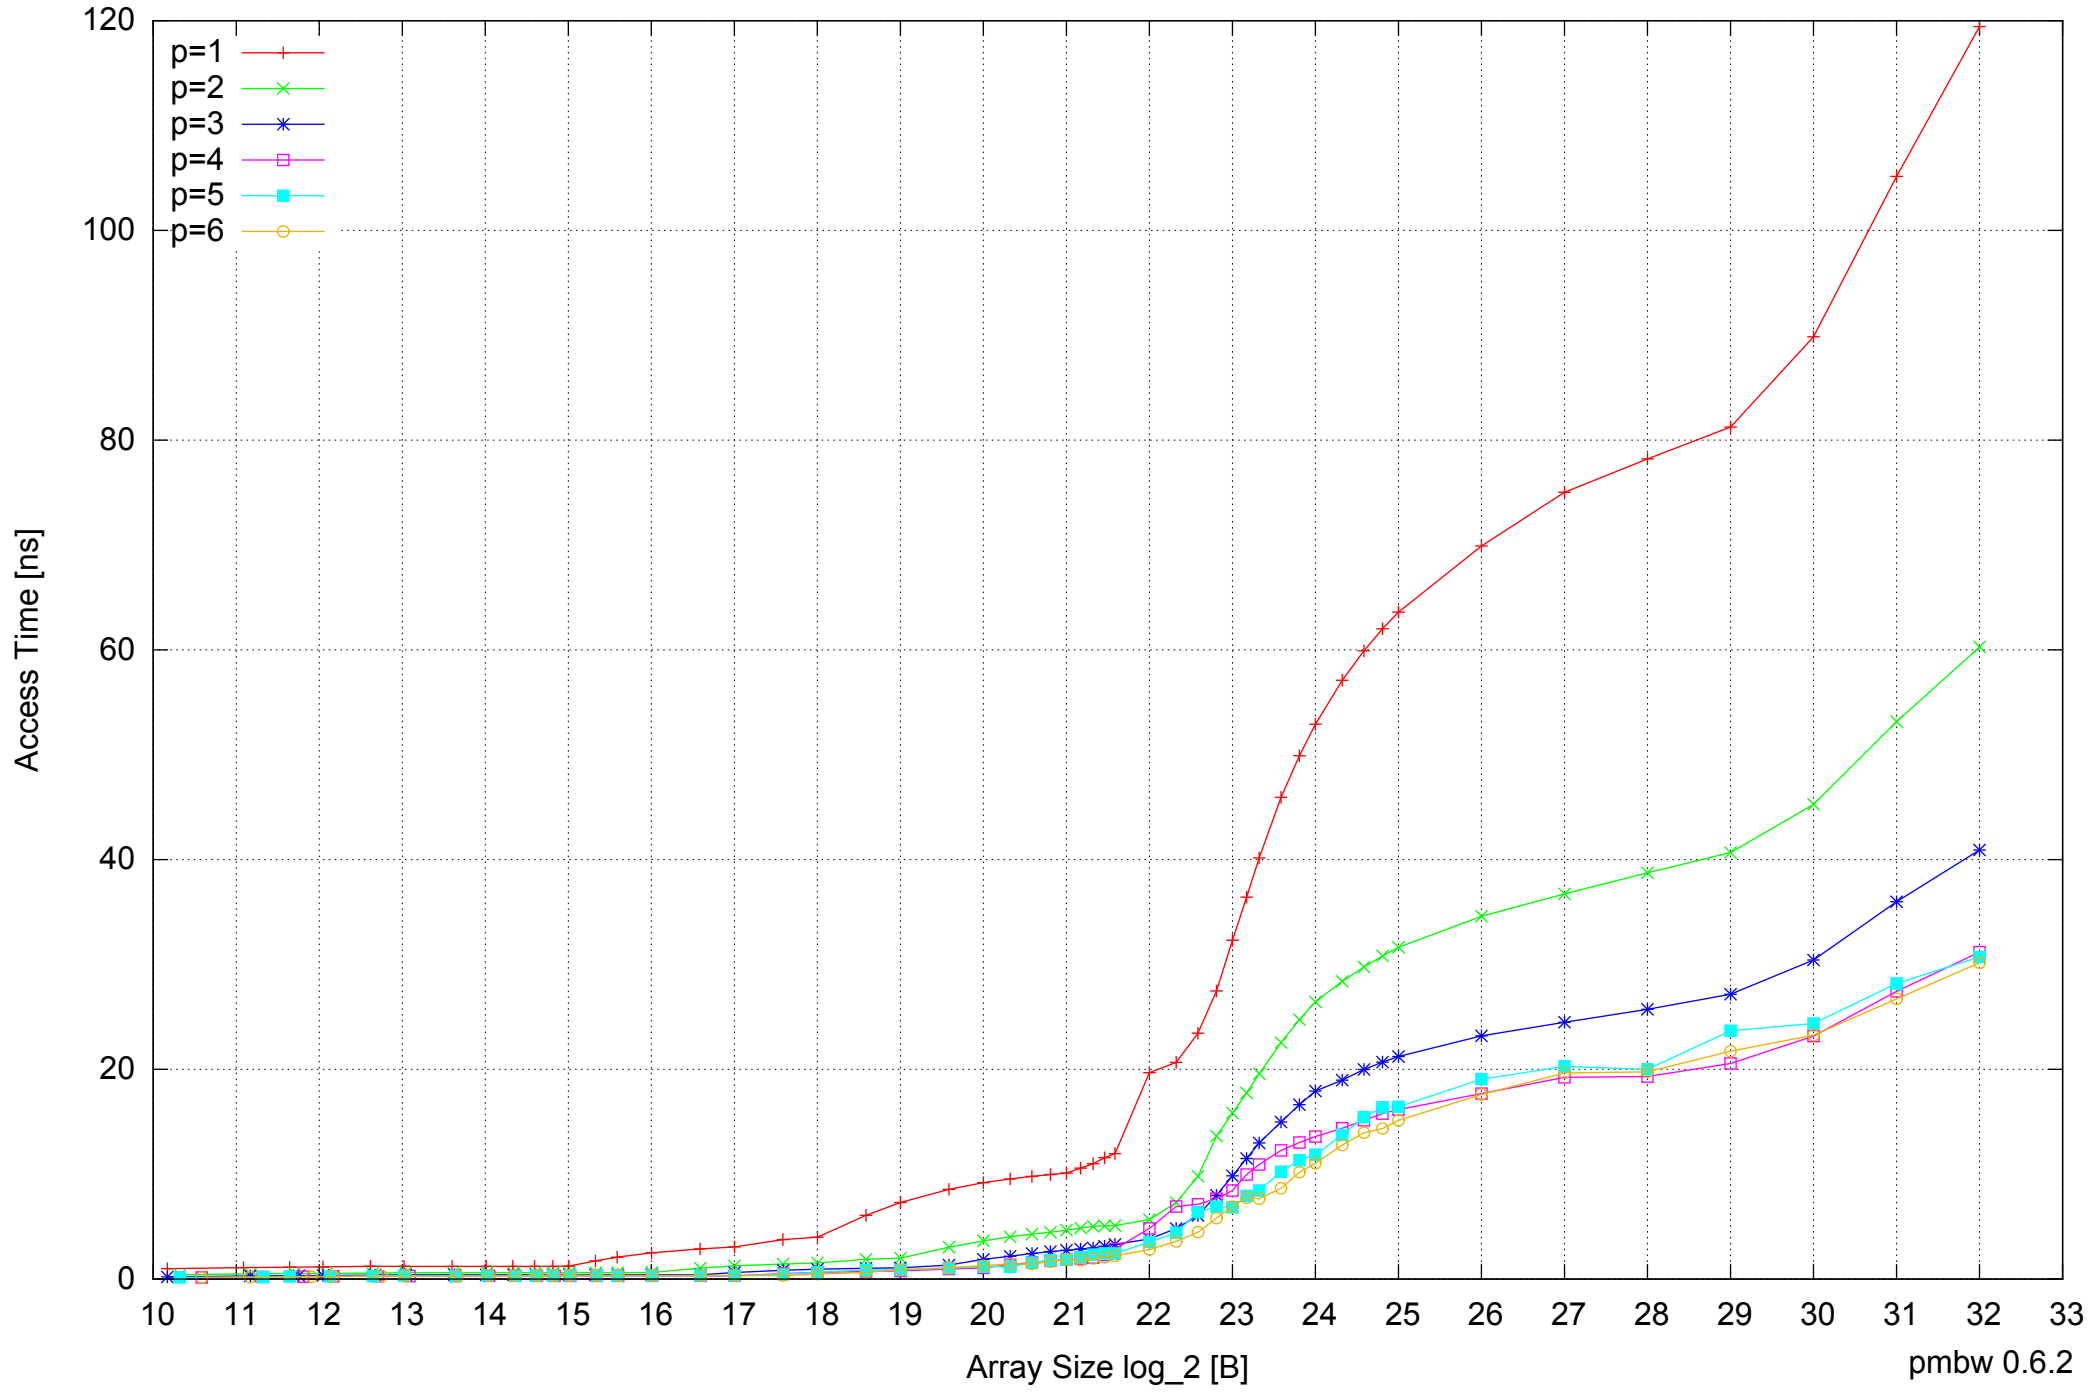

Intel Core i5-2500 8GB - Speedup of Parallel Memory Bandwidth - PermRead64UnrollLoop

Intel Core i5-2500 8GB - Parallel Memory Access Time - PermRead64UnrollLoop