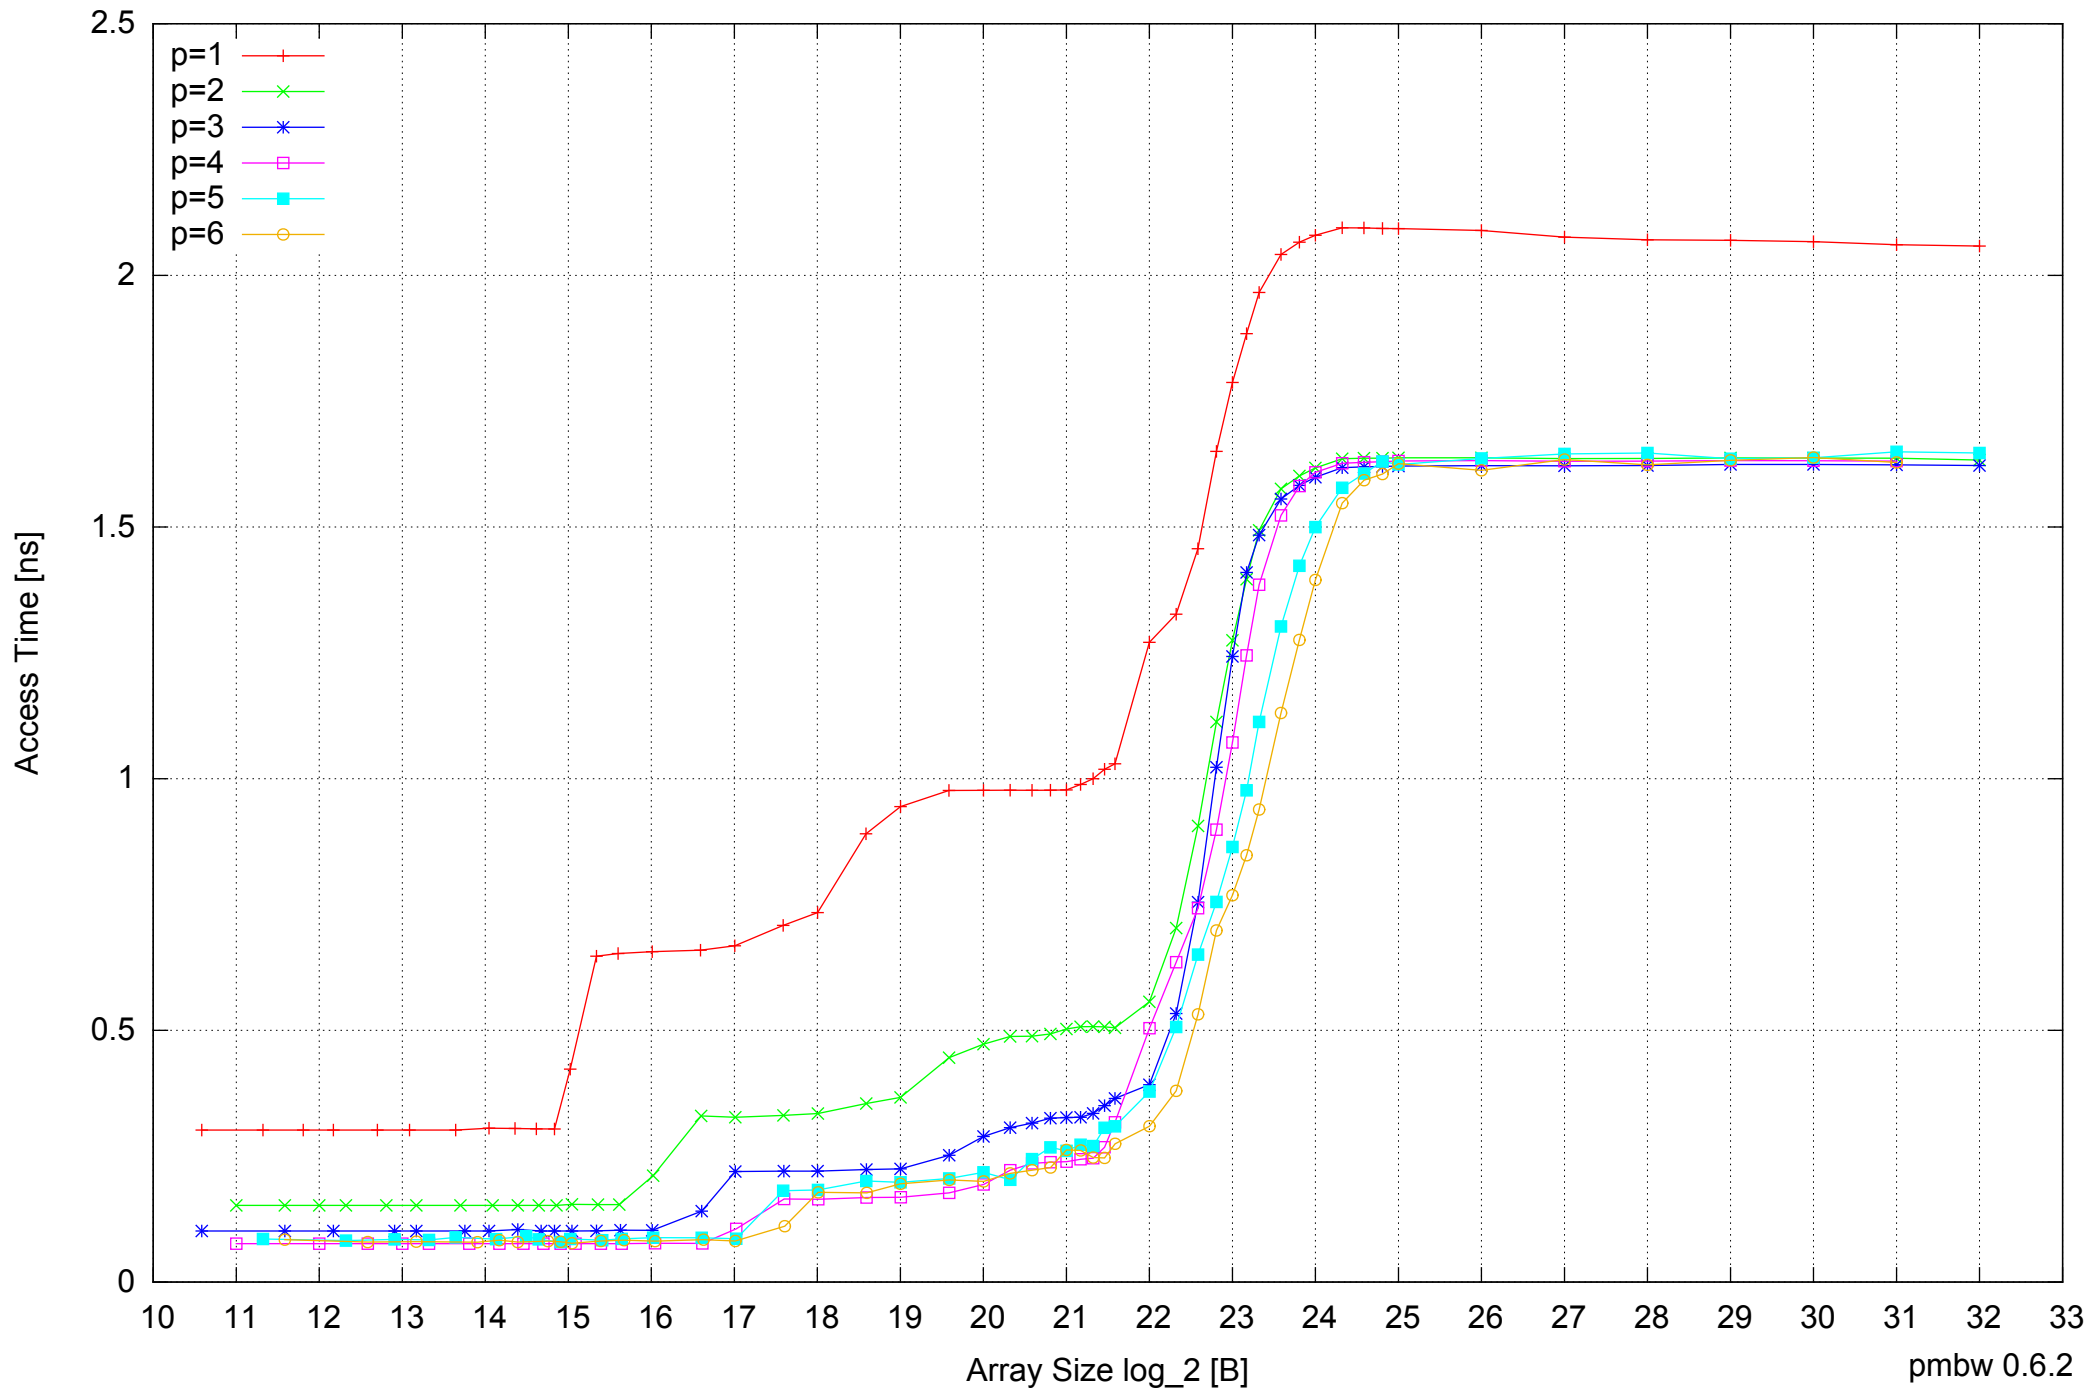

Intel Core i5-2500 8GB - Speedup of Parallel Memory Bandwidth - ScanRead256PtrUnrollLoop

Intel Core i5-2500 8GB - Parallel Memory Access Time - ScanRead256PtrUnrollLoop