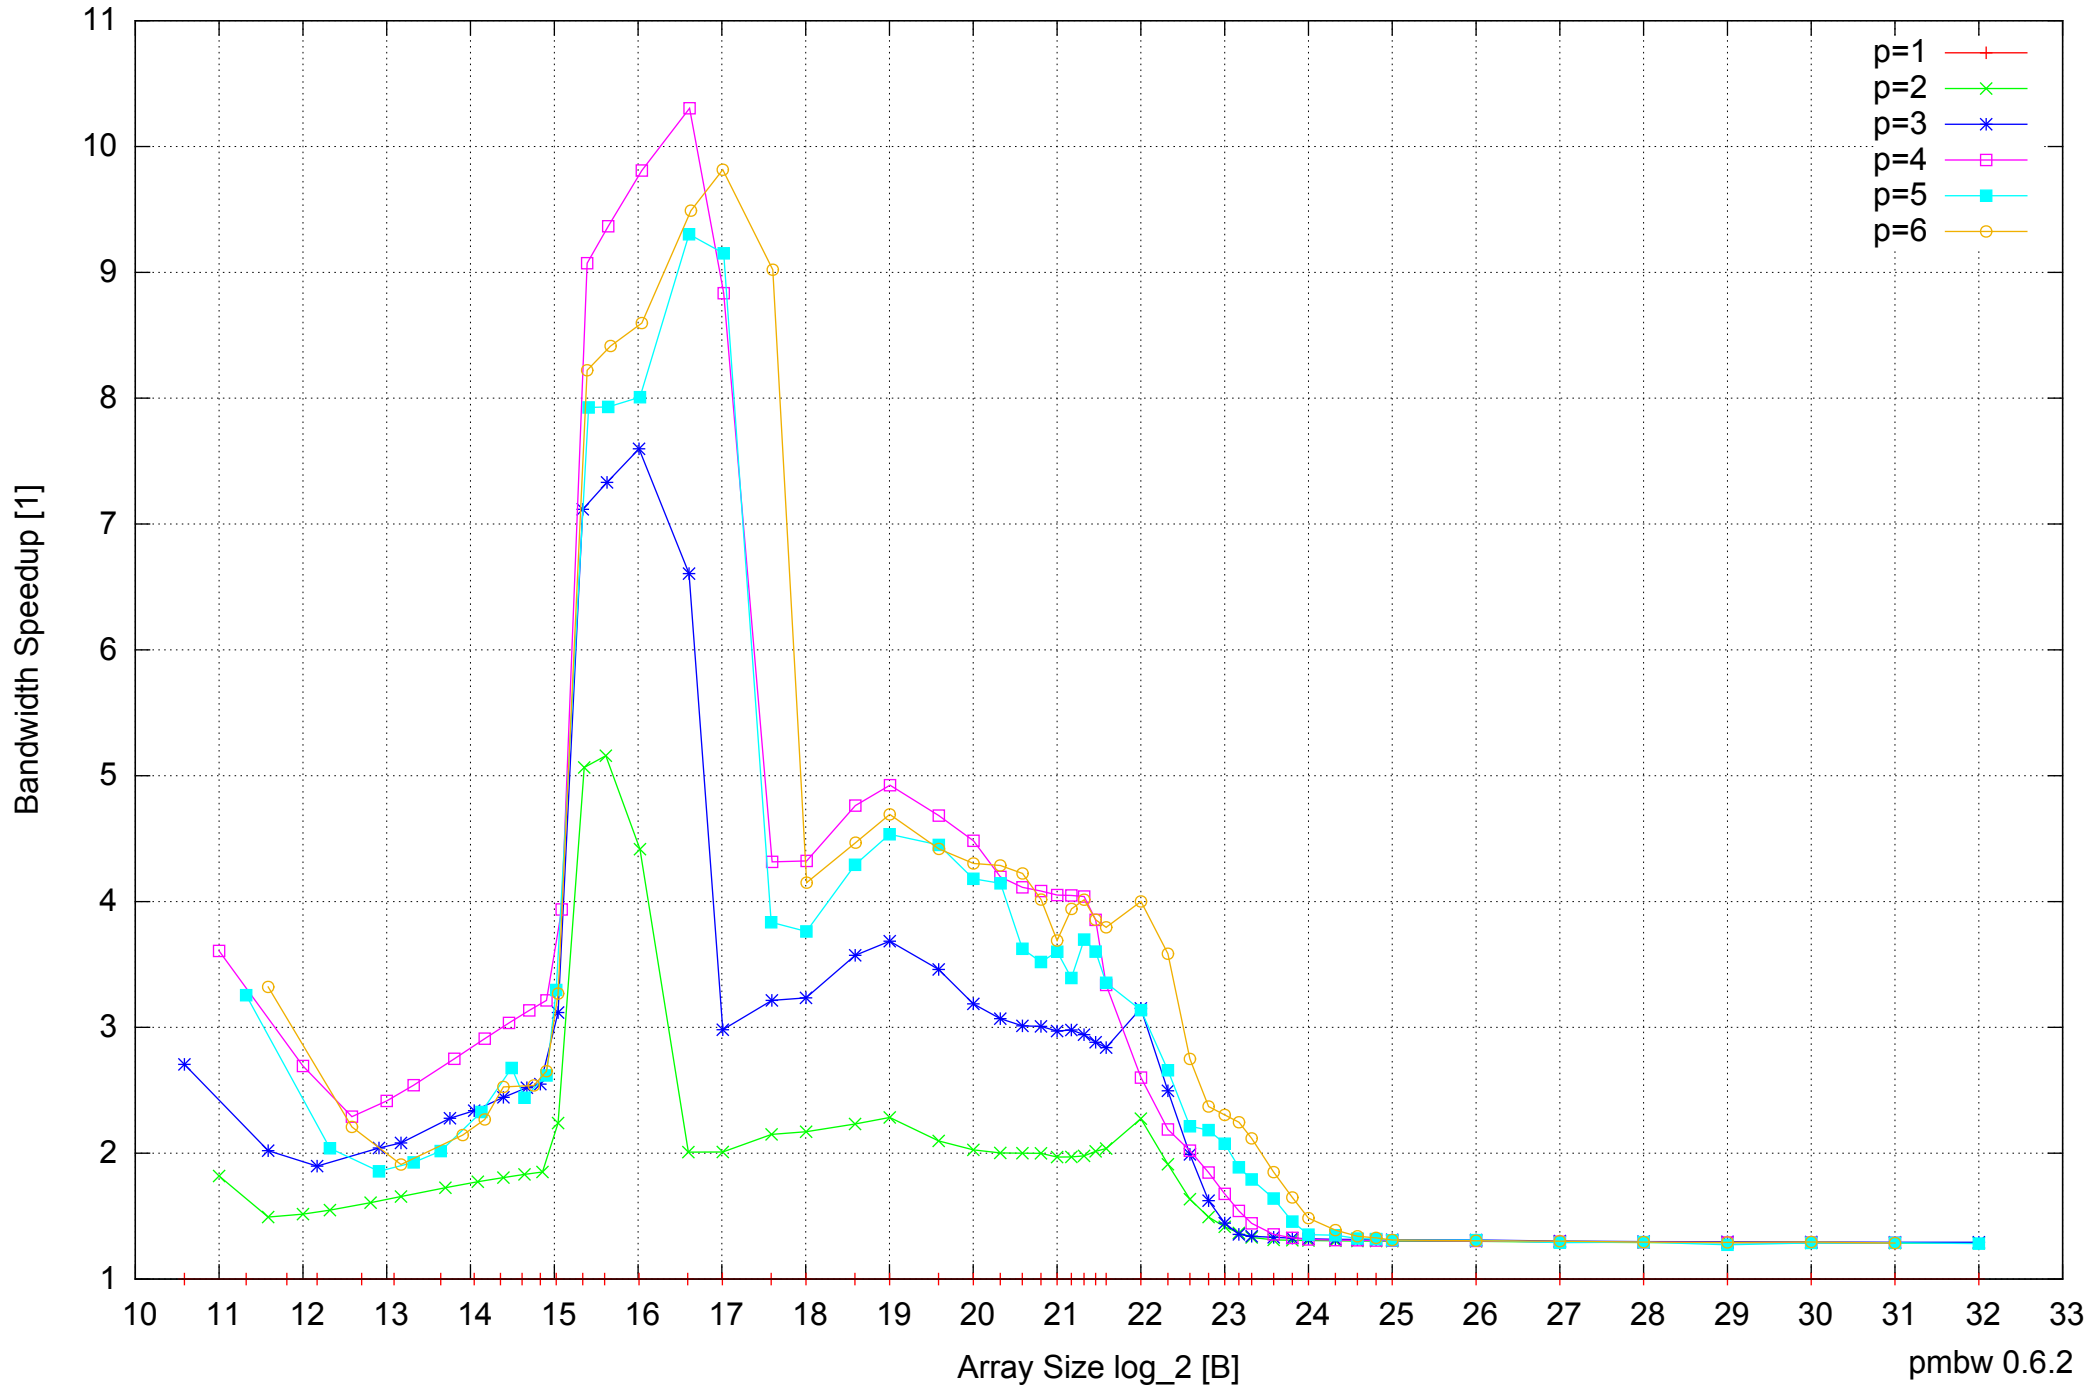

Intel Core i5-2500 8GB - Speedup of Parallel Memory Bandwidth - ScanWrite256PtrUnrollLoop

Intel Core i5-2500 8GB - Speedup of Parallel Memory Bandwidth (enlarged) - ScanWrite256PtrUnrollLoop

Intel Core i5-2500 8GB - Parallel Memory Bandwidth - ScanRead256PtrSimpleLoop

Intel Core i5-2500 8GB - Parallel Memory Access Time - ScanRead256PtrSimpleLoop

Intel Core i5-2500 8GB - Speedup of Parallel Memory Bandwidth - ScanRead256PtrSimpleLoop

Intel Core i5-2500 8GB - Speedup of Parallel Memory Bandwidth (enlarged) - ScanRead256PtrSimpleLoop