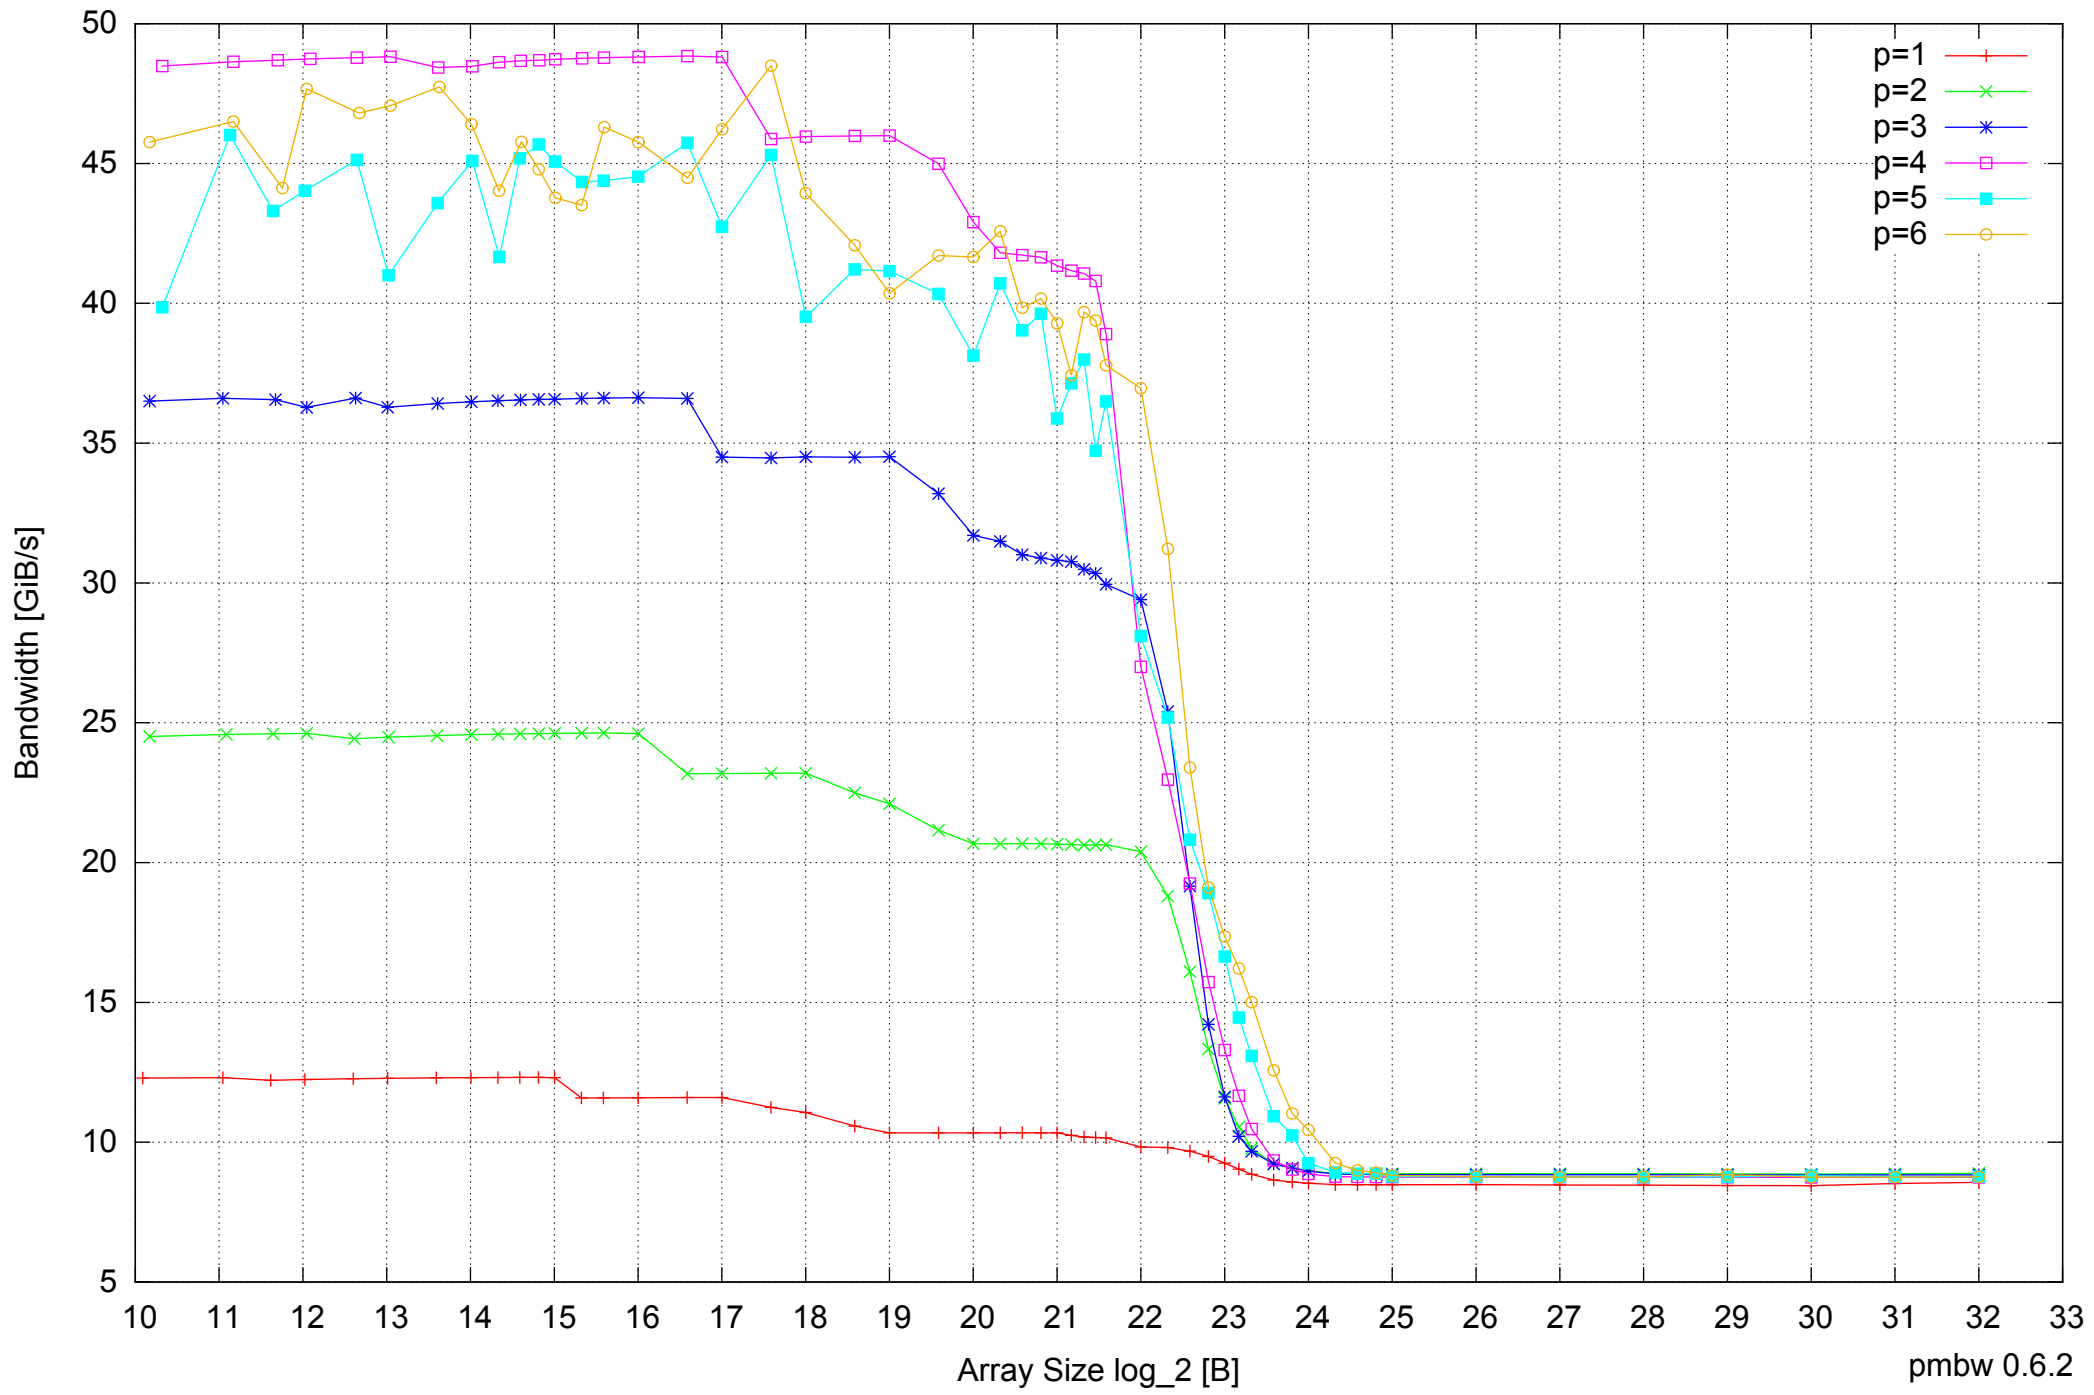

Intel Core i5-2500 8GB - One Thread Memory Bandwidth

Intel Core i5-2500 8GB - One Thread Memory Latency (Access Time)

Intel Core i5-2500 8GB - One Thread Memory Latency (excluding Permutation)

Intel Core i5-2500 8GB - One Thread Memory Bandwidth (only 64-bit Reads)

Intel Core i5-2500 8GB - Speedup of Parallel Memory Bandwidth - ScanWrite32PtrSimpleLoop

Intel Core i5-2500 8GB - Speedup of Parallel Memory Bandwidth (enlarged) - ScanWrite32PtrSimpleLoop

Intel Core i5-2500 8GB - Parallel Memory Bandwidth - ScanWrite32PtrUnrollLoop