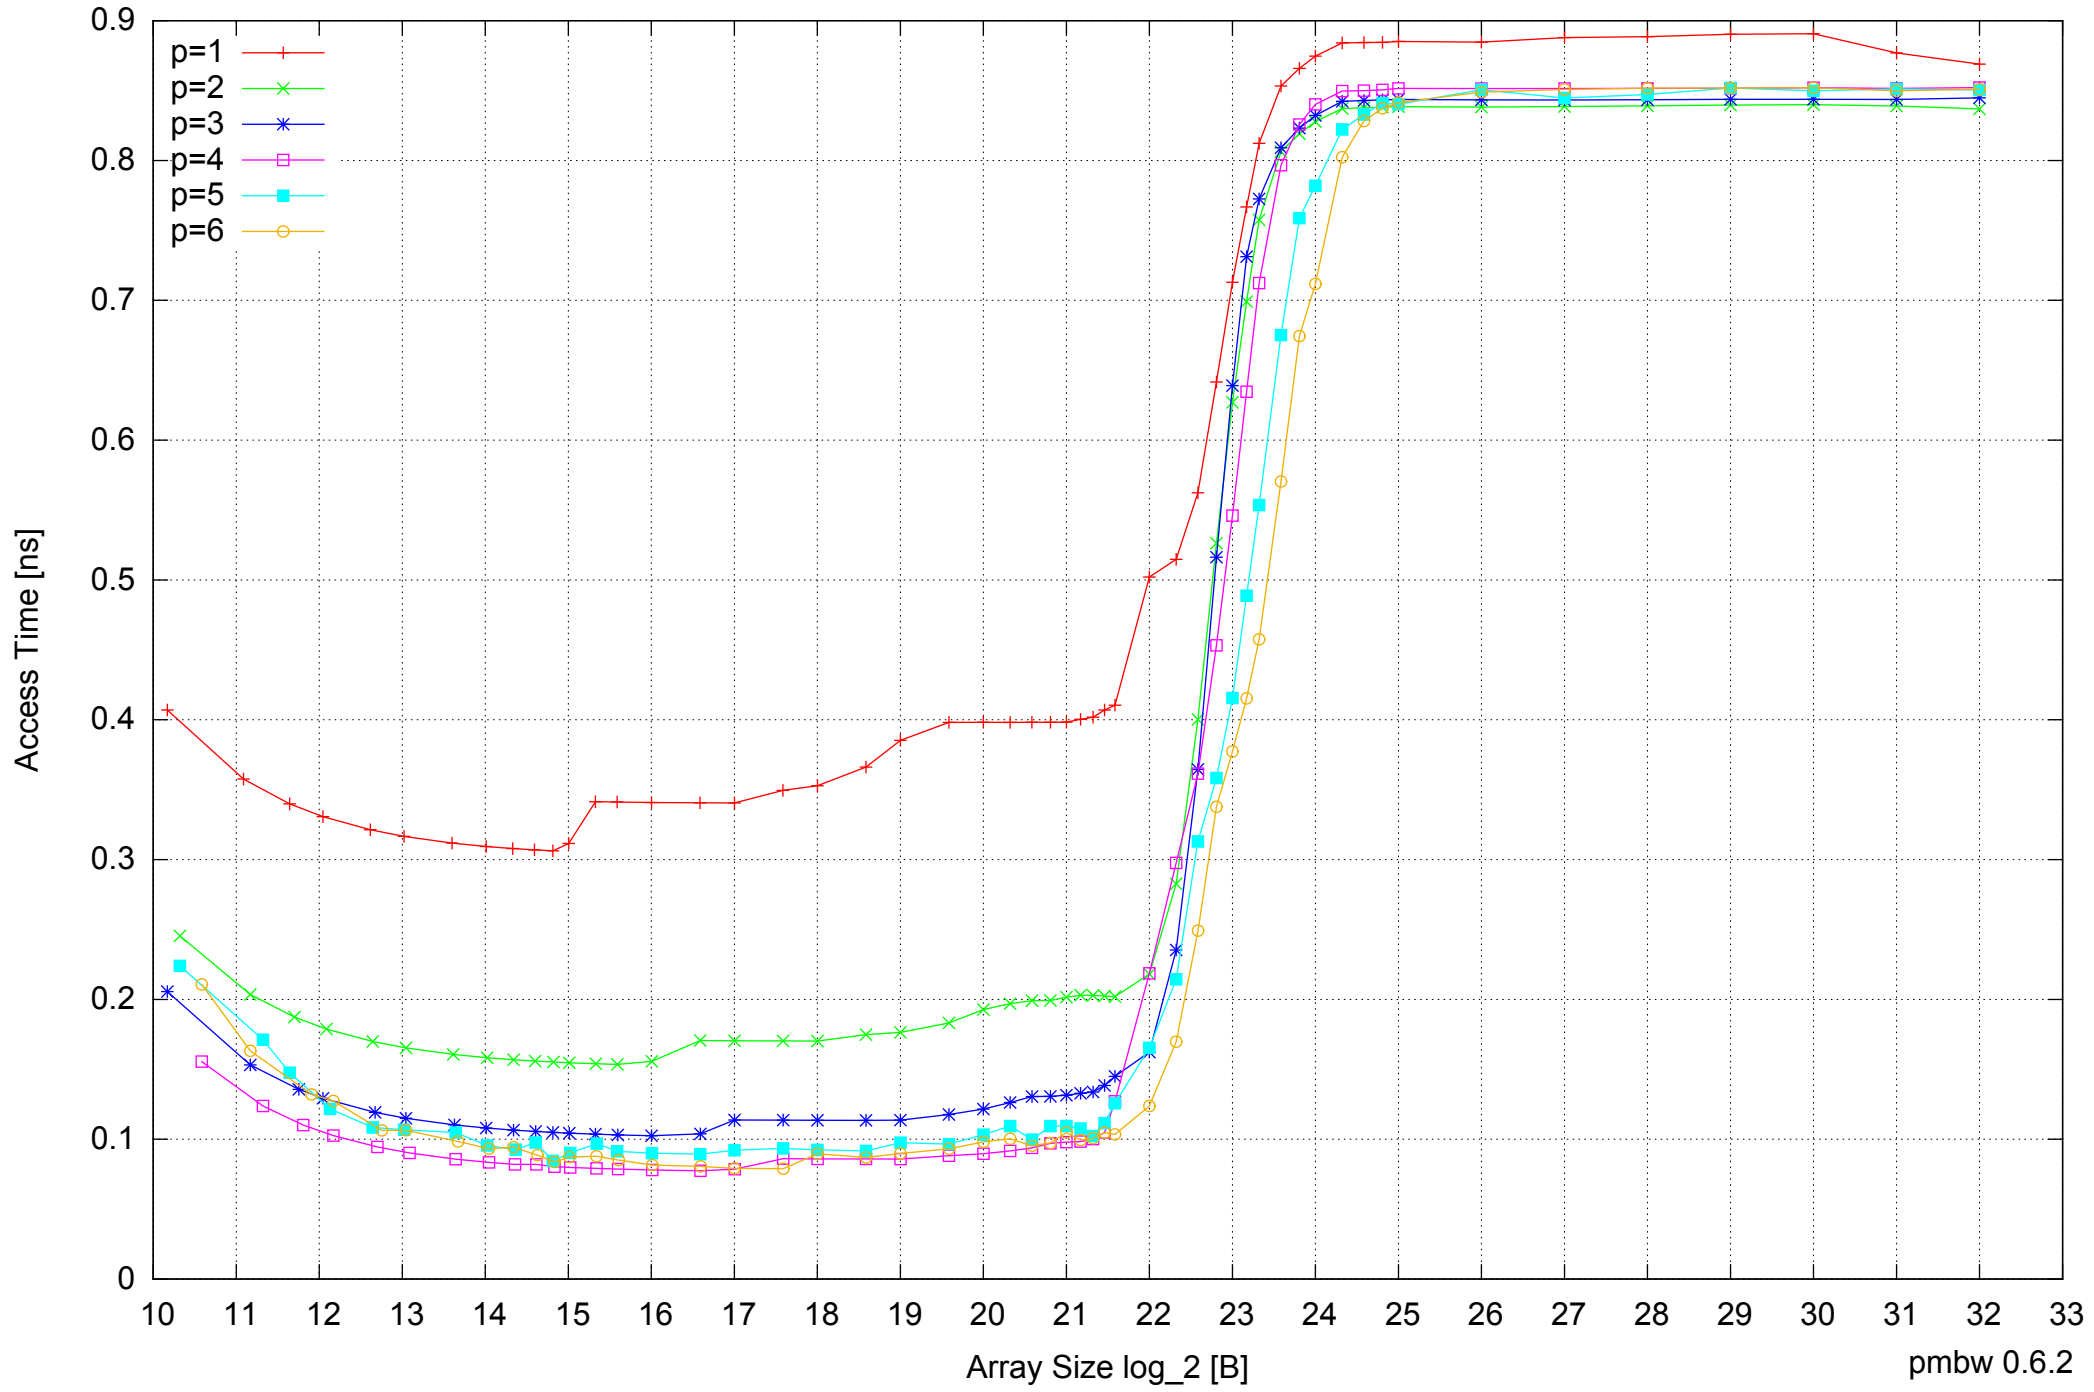

Intel Core i5-2500 8GB - Speedup of Parallel Memory Bandwidth - ScanWrite64PtrSimpleLoop

Intel Core i5-2500 8GB - Parallel Memory Access Time - ScanWrite64PtrSimpleLoop