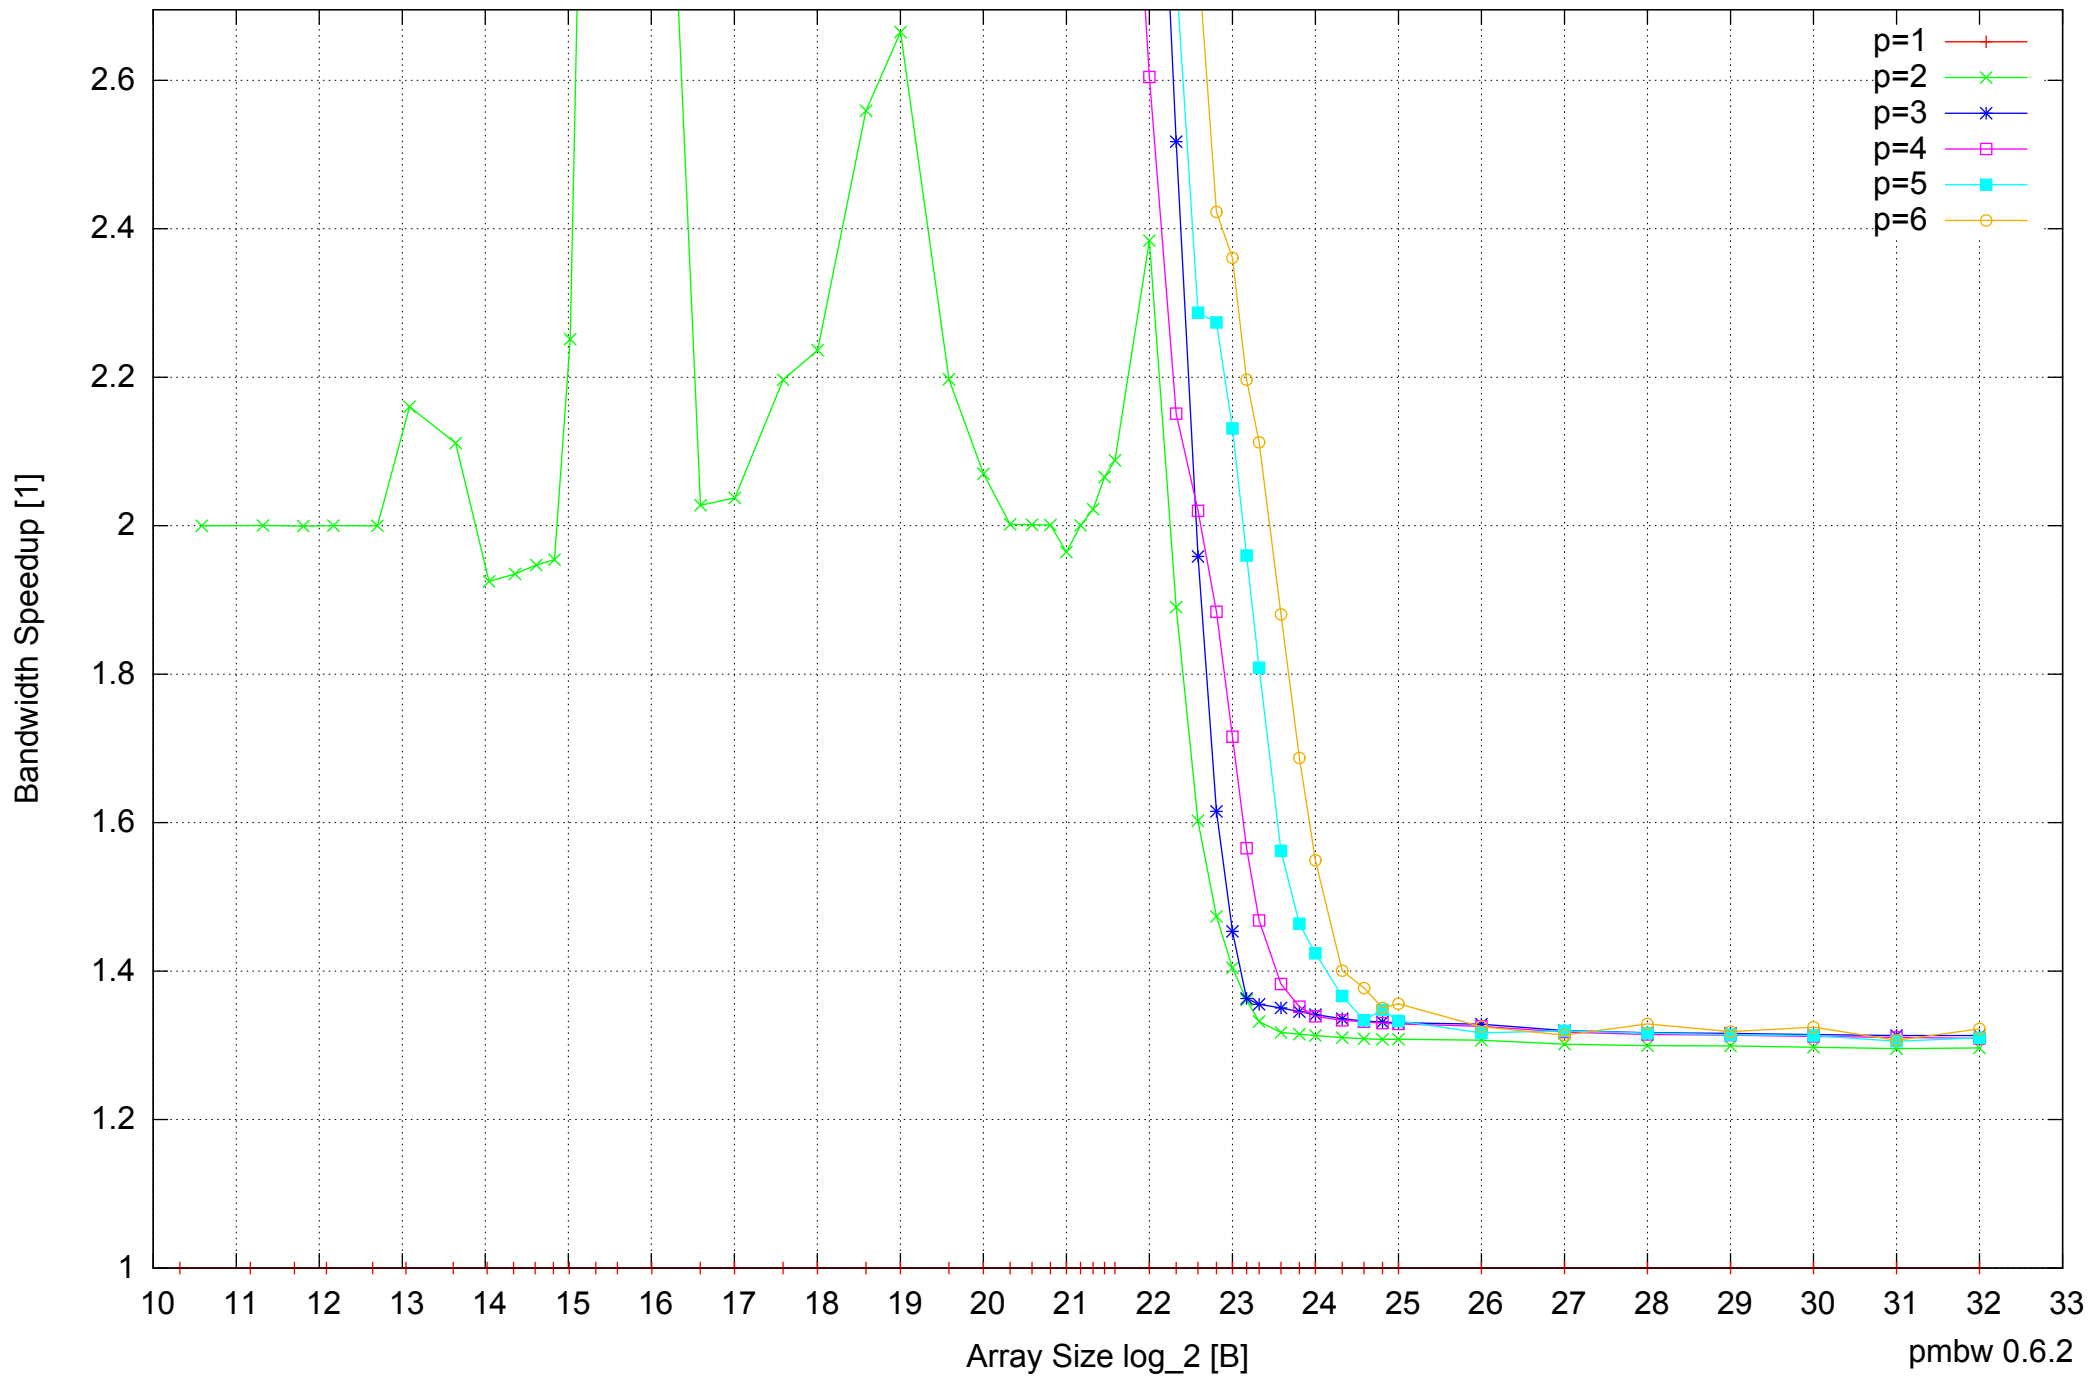

Intel Core i5-2500 8GB - Parallel Memory Bandwidth - ScanWrite64PtrSimpleLoop

Intel Core i5-2500 8GB - Speedup of Parallel Memory Bandwidth (enlarged) - ScanRead128PtrUnrollLoop