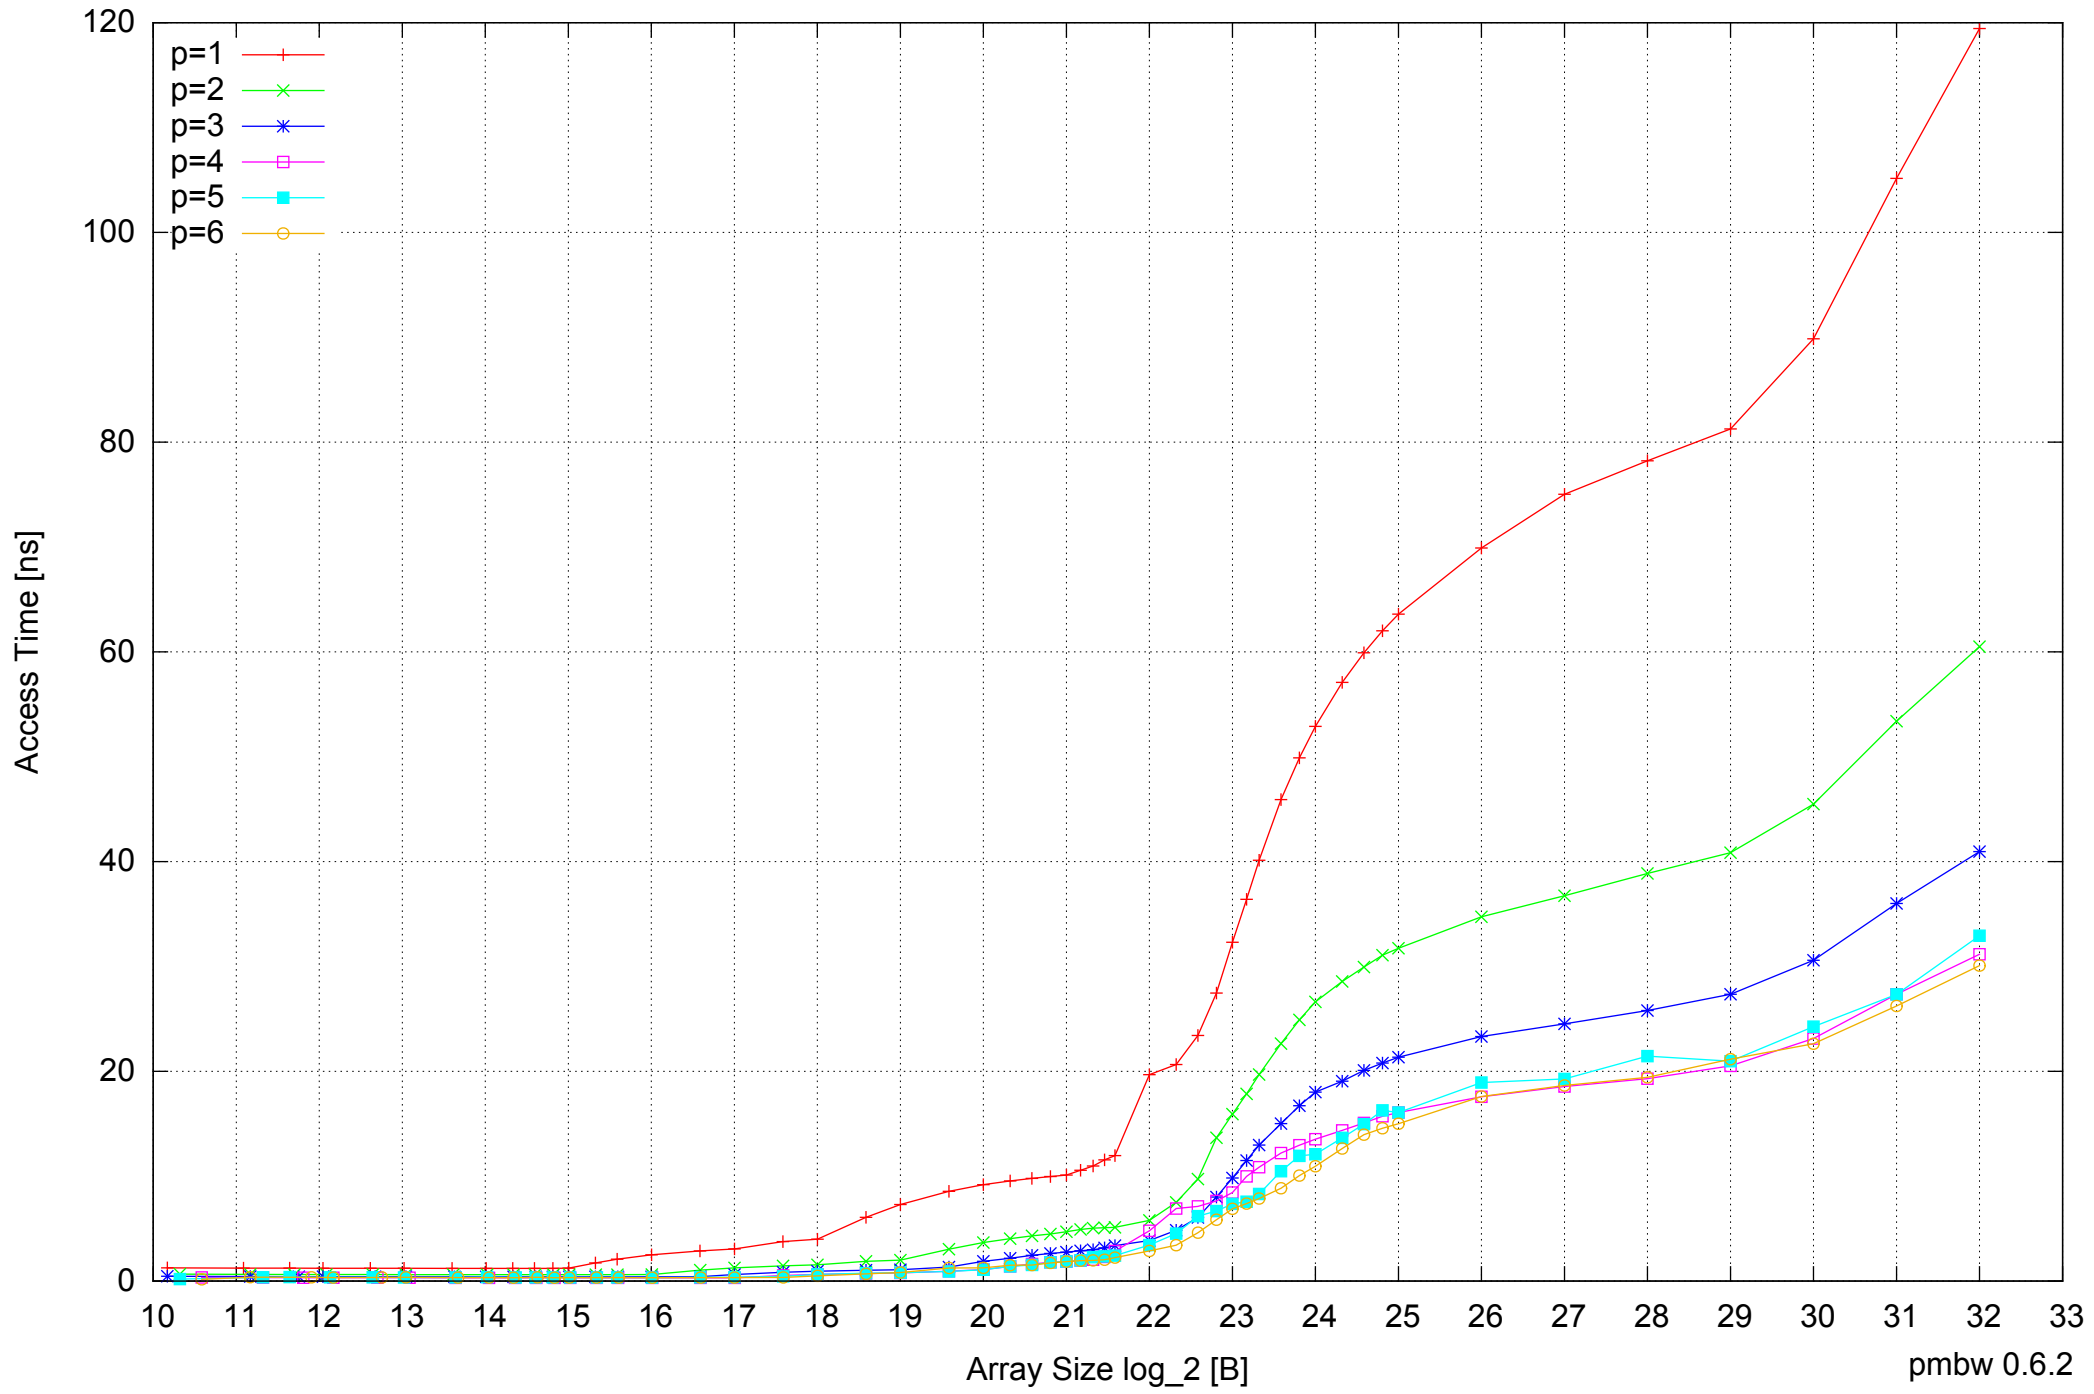

Intel Core i5-2500 8GB - Speedup of Parallel Memory Bandwidth - PermRead64SimpleLoop

Intel Core i5-2500 8GB - Parallel Memory Access Time - PermRead64SimpleLoop