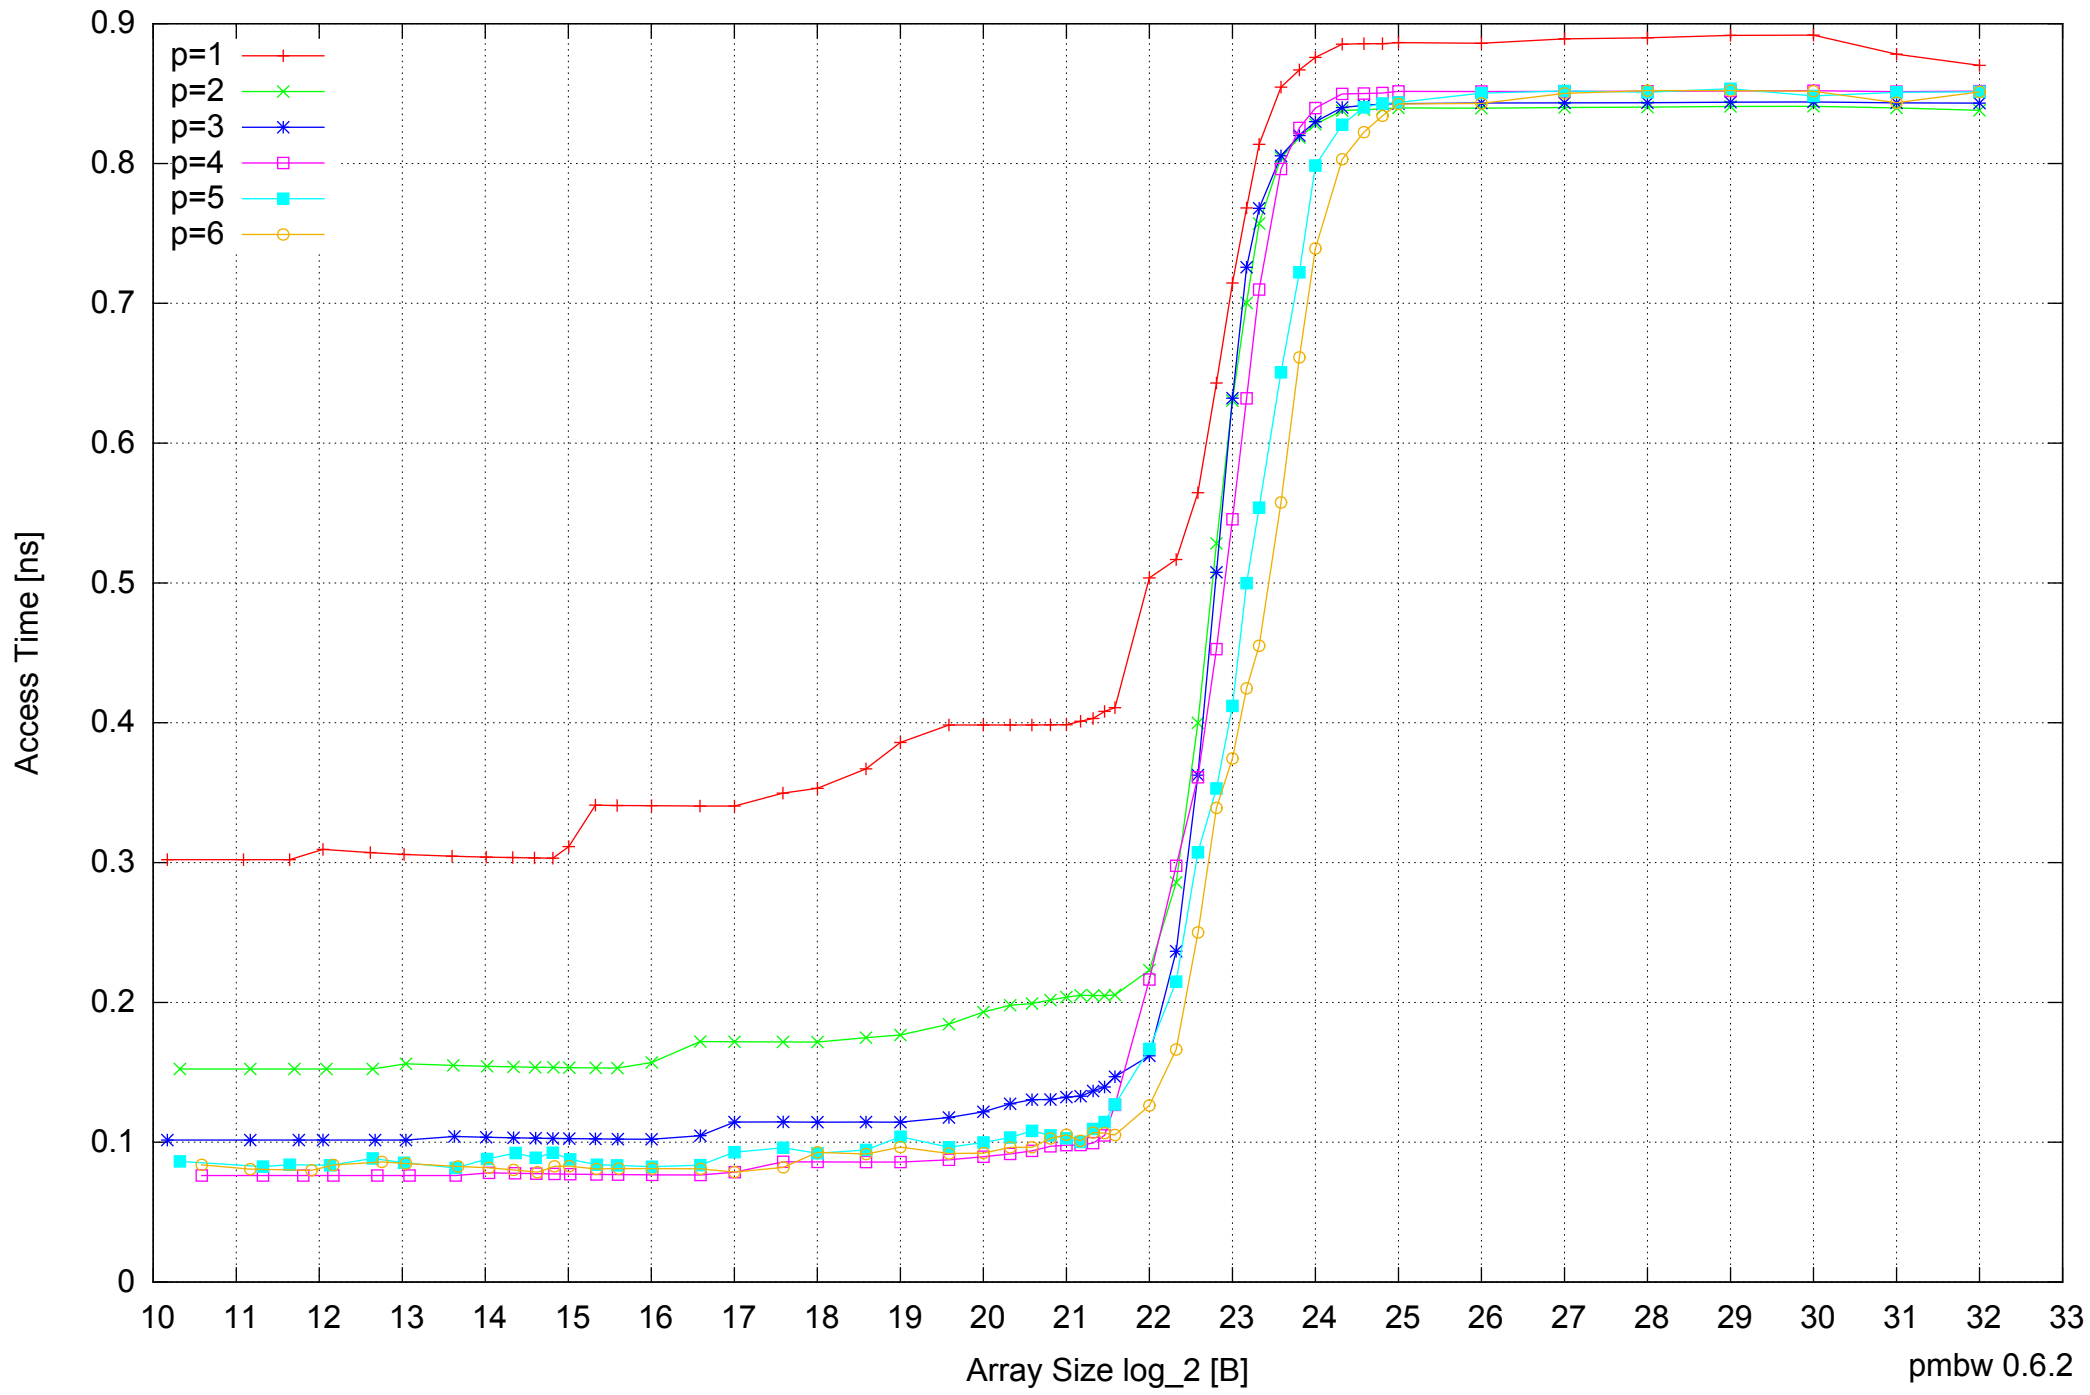

Intel Core i5-2500 8GB - Speedup of Parallel Memory Bandwidth (enlarged) - ScanWrite64IndexSimpleLoop

Intel Core i5-2500 8GB - Parallel Memory Bandwidth - ScanWrite64IndexUnrollLoop

Intel Core i5-2500 8GB - Parallel Memory Access Time - ScanWrite64IndexUnrollLoop