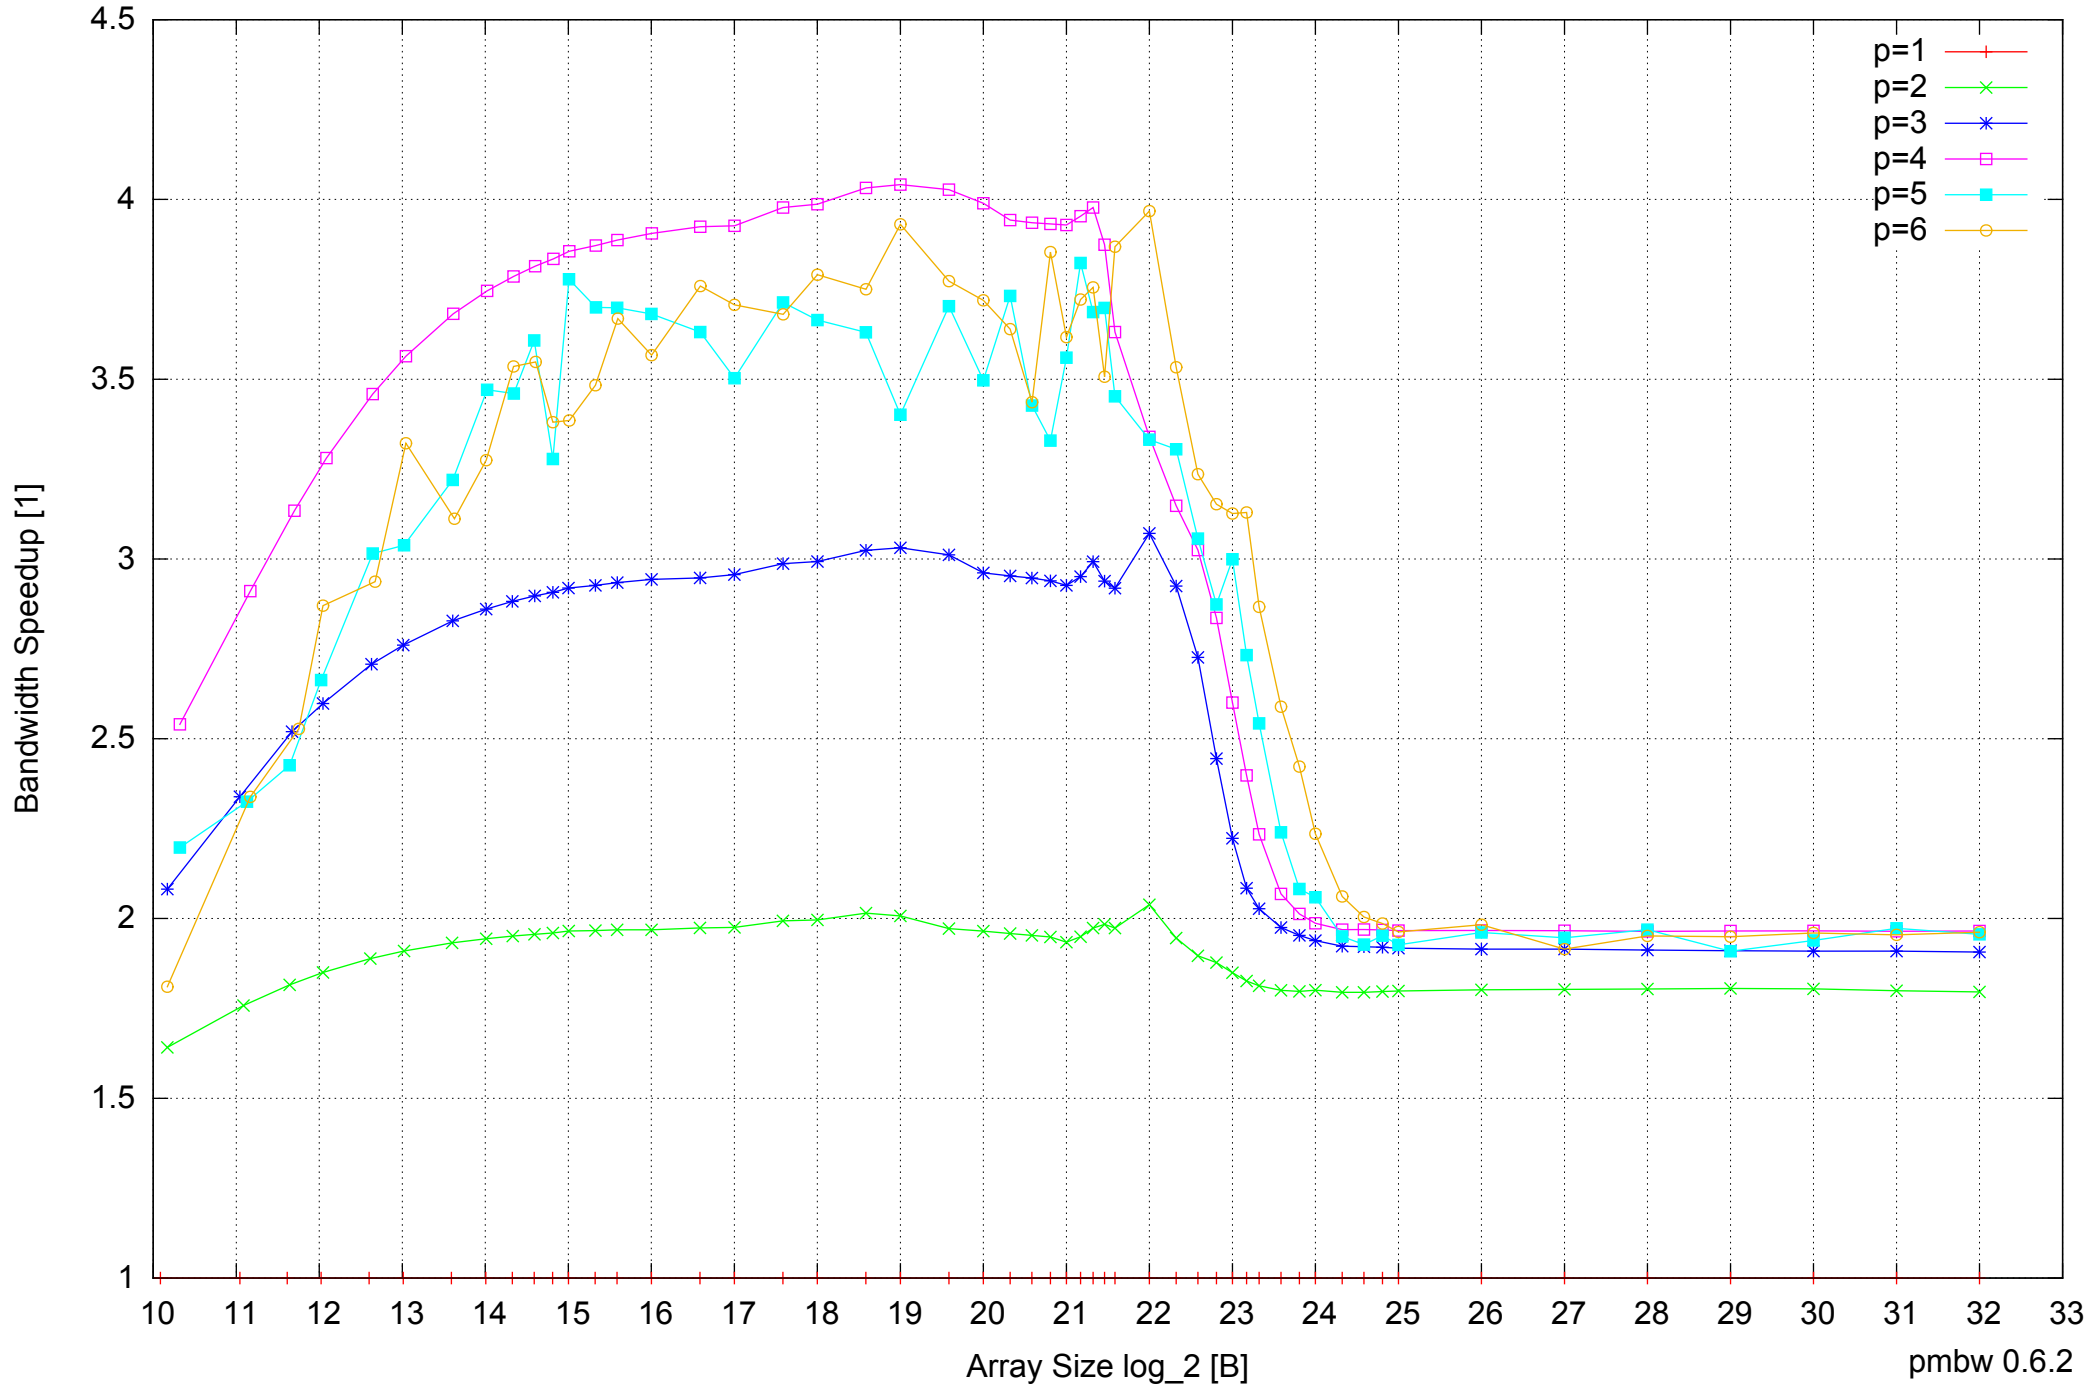

Intel Core i5-2500 8GB - Speedup of Parallel Memory Bandwidth (enlarged) - ScanRead32PtrSimpleLoop

Intel Core i5-2500 8GB - Speedup of Parallel Memory Bandwidth - ScanRead32PtrSimpleLoop