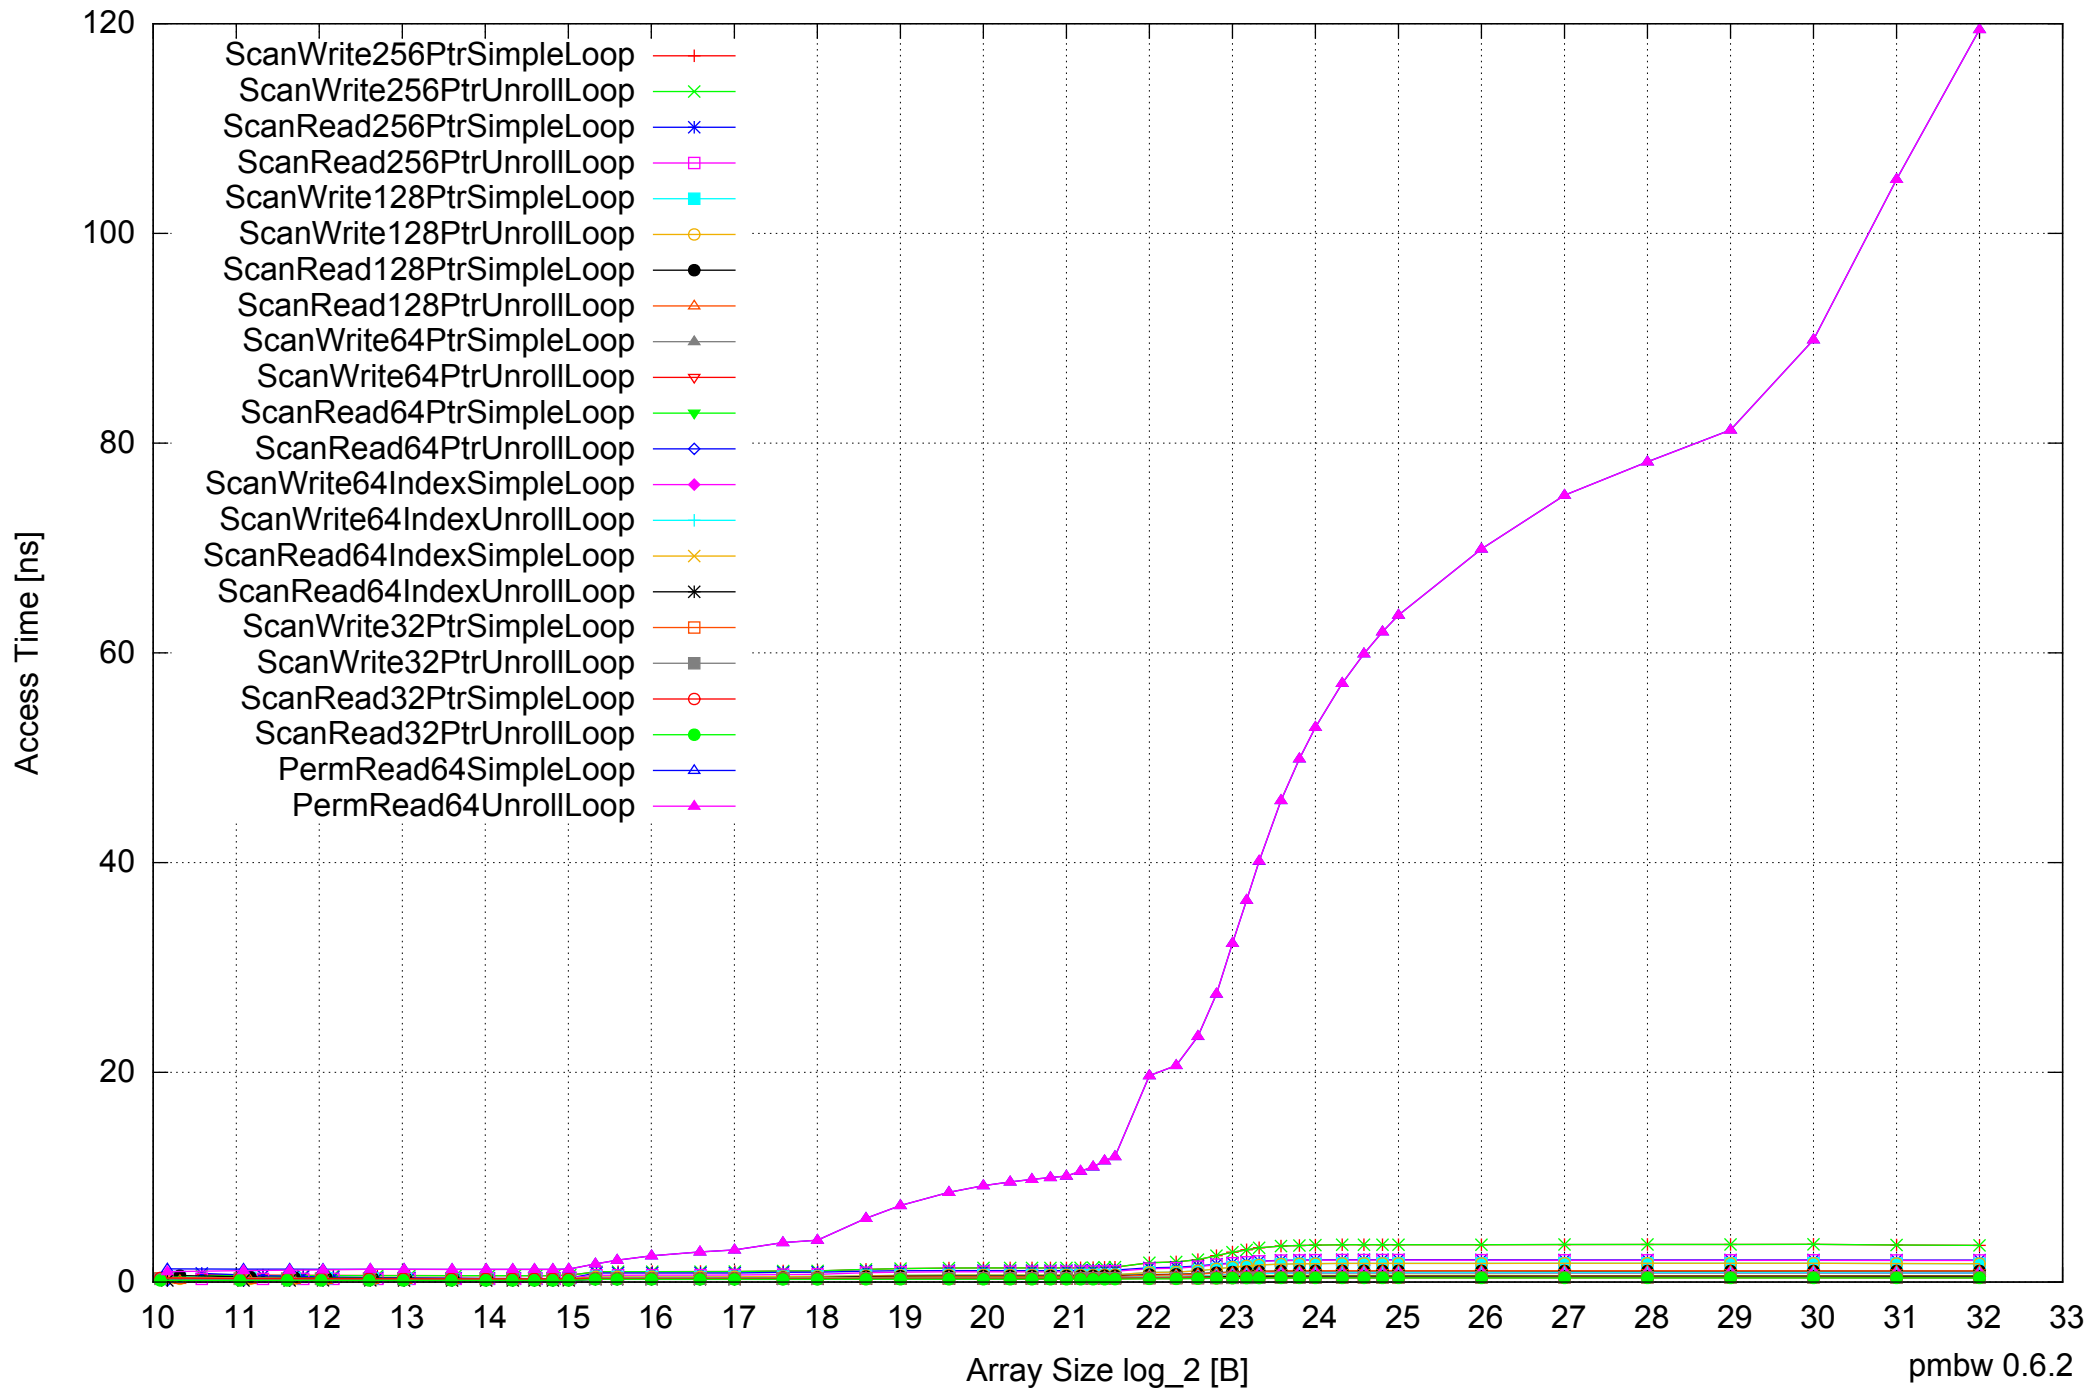

Intel Core i5-2500 8GB - One Thread Memory Bandwidth

Intel Core i5-2500 8GB - One Thread Memory Latency (Access Time)

Intel Core i5-2500 8GB - One Thread Memory Latency (excluding Permutation)

Intel Core i5-2500 8GB - One Thread Memory Bandwidth (only 64-bit Reads)

Intel Core i5-2500 8GB - Parallel Memory Bandwidth - ScanWrite256PtrSimpleLoop

Intel Core i5-2500 8GB - Parallel Memory Access Time - ScanWrite256PtrSimpleLoop

Intel Core i5-2500 8GB - Speedup of Parallel Memory Bandwidth - ScanWrite256PtrSimpleLoop