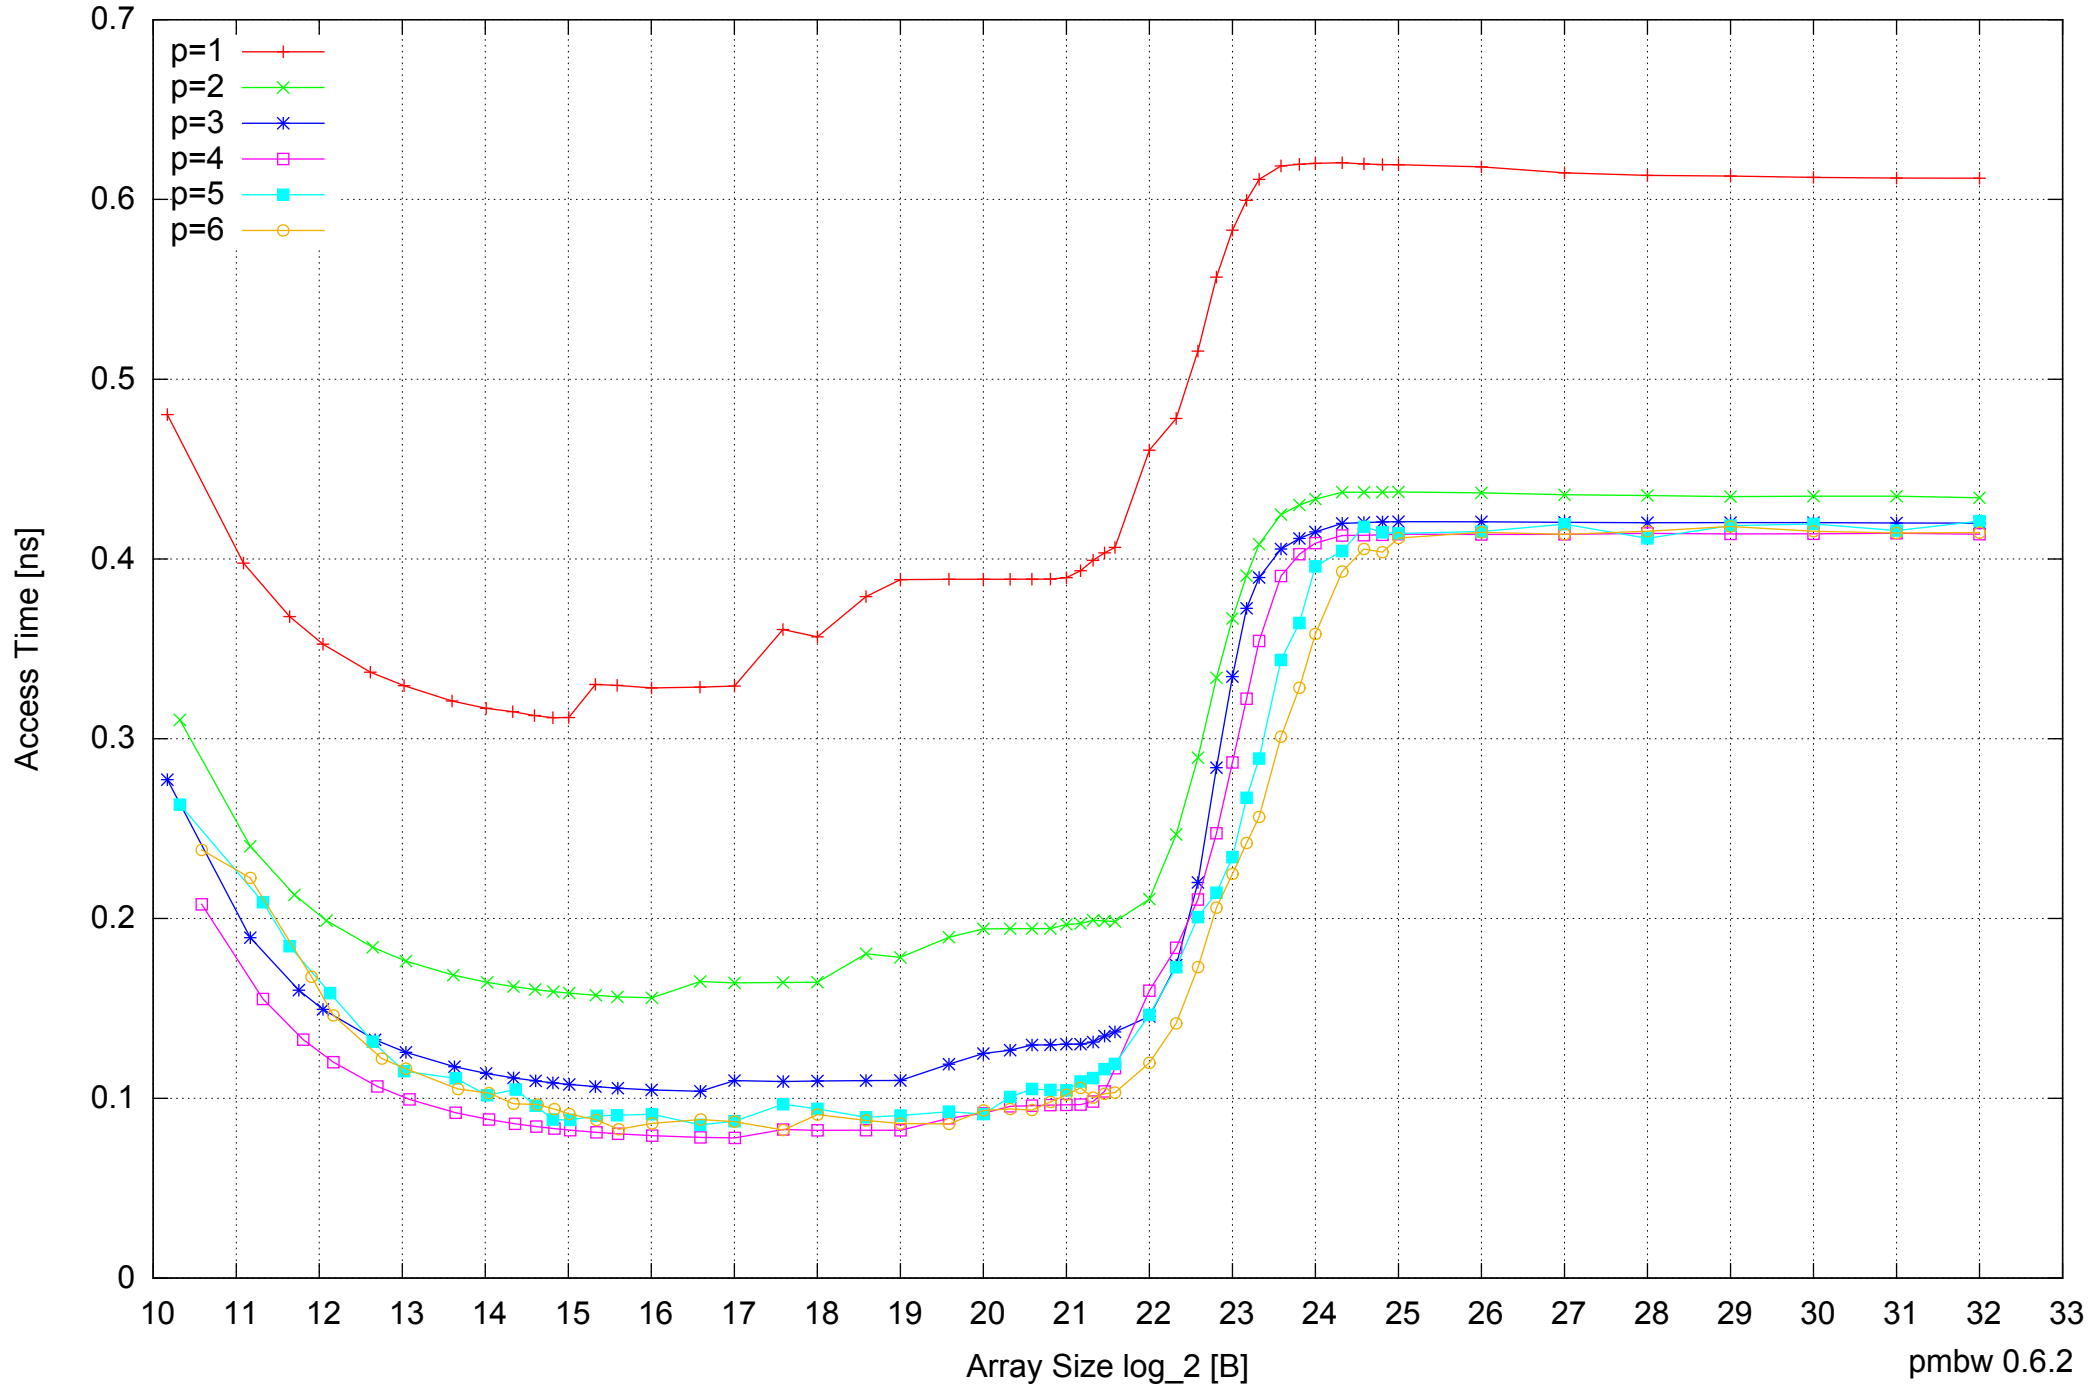

Intel Core i5-2500 8GB - Speedup of Parallel Memory Bandwidth - ScanRead64PtrSimpleLoop

Intel Core i5-2500 8GB - Parallel Memory Access Time - ScanRead64PtrSimpleLoop