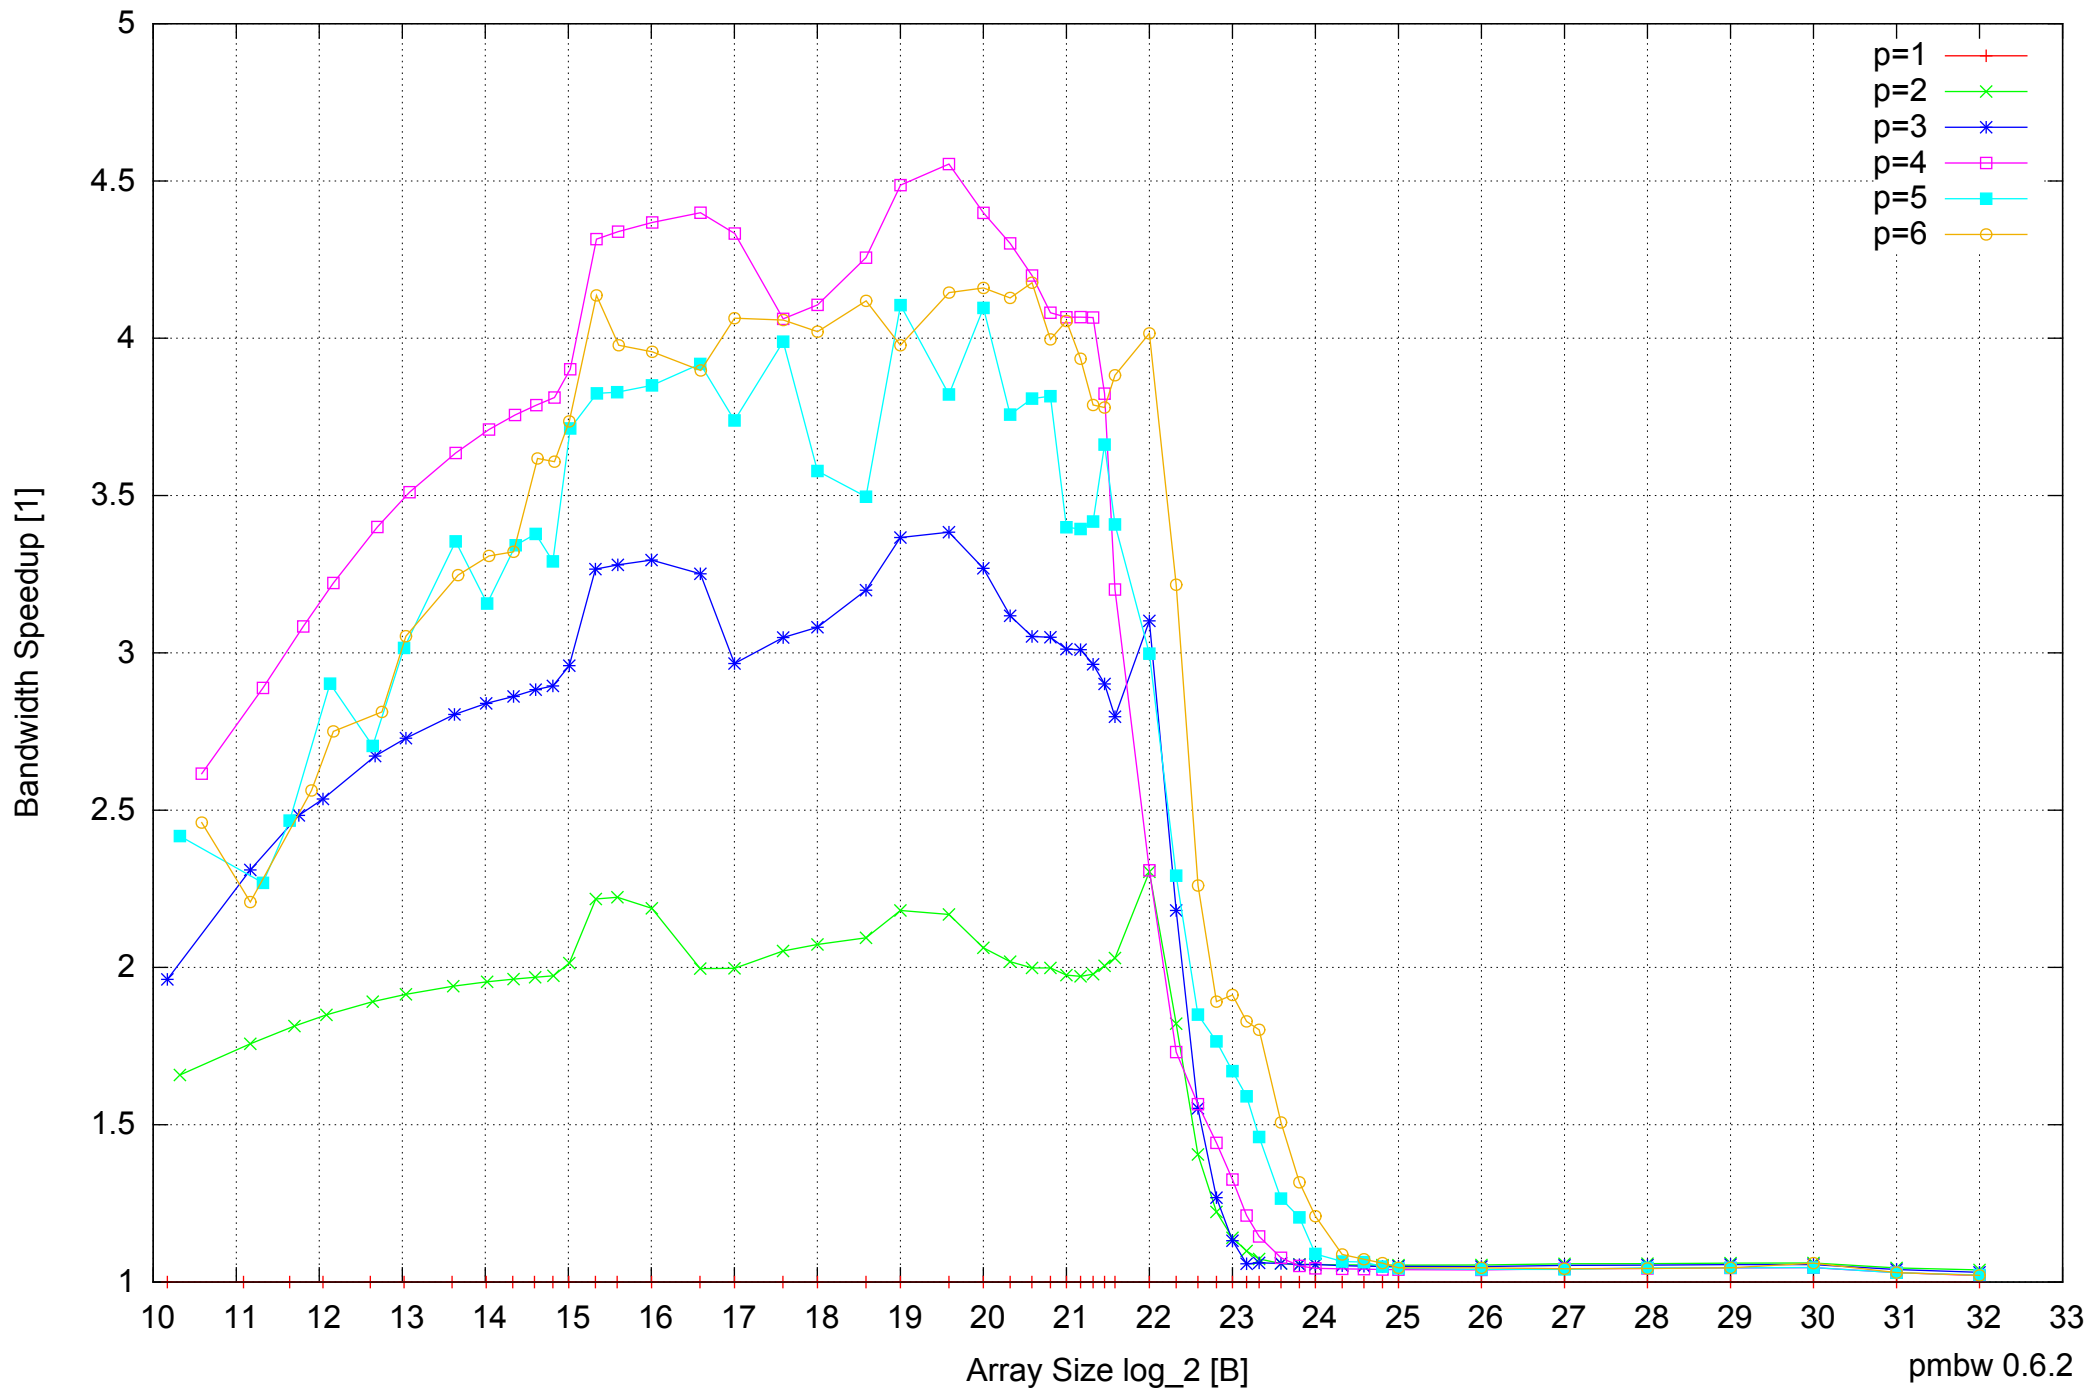

Intel Core i5-2500 8GB - Speedup of Parallel Memory Bandwidth (enlarged) - ScanWrite64IndexSimpleLoop

Intel Core i5-2500 8GB - Speedup of Parallel Memory Bandwidth - ScanWrite64IndexSimpleLoop