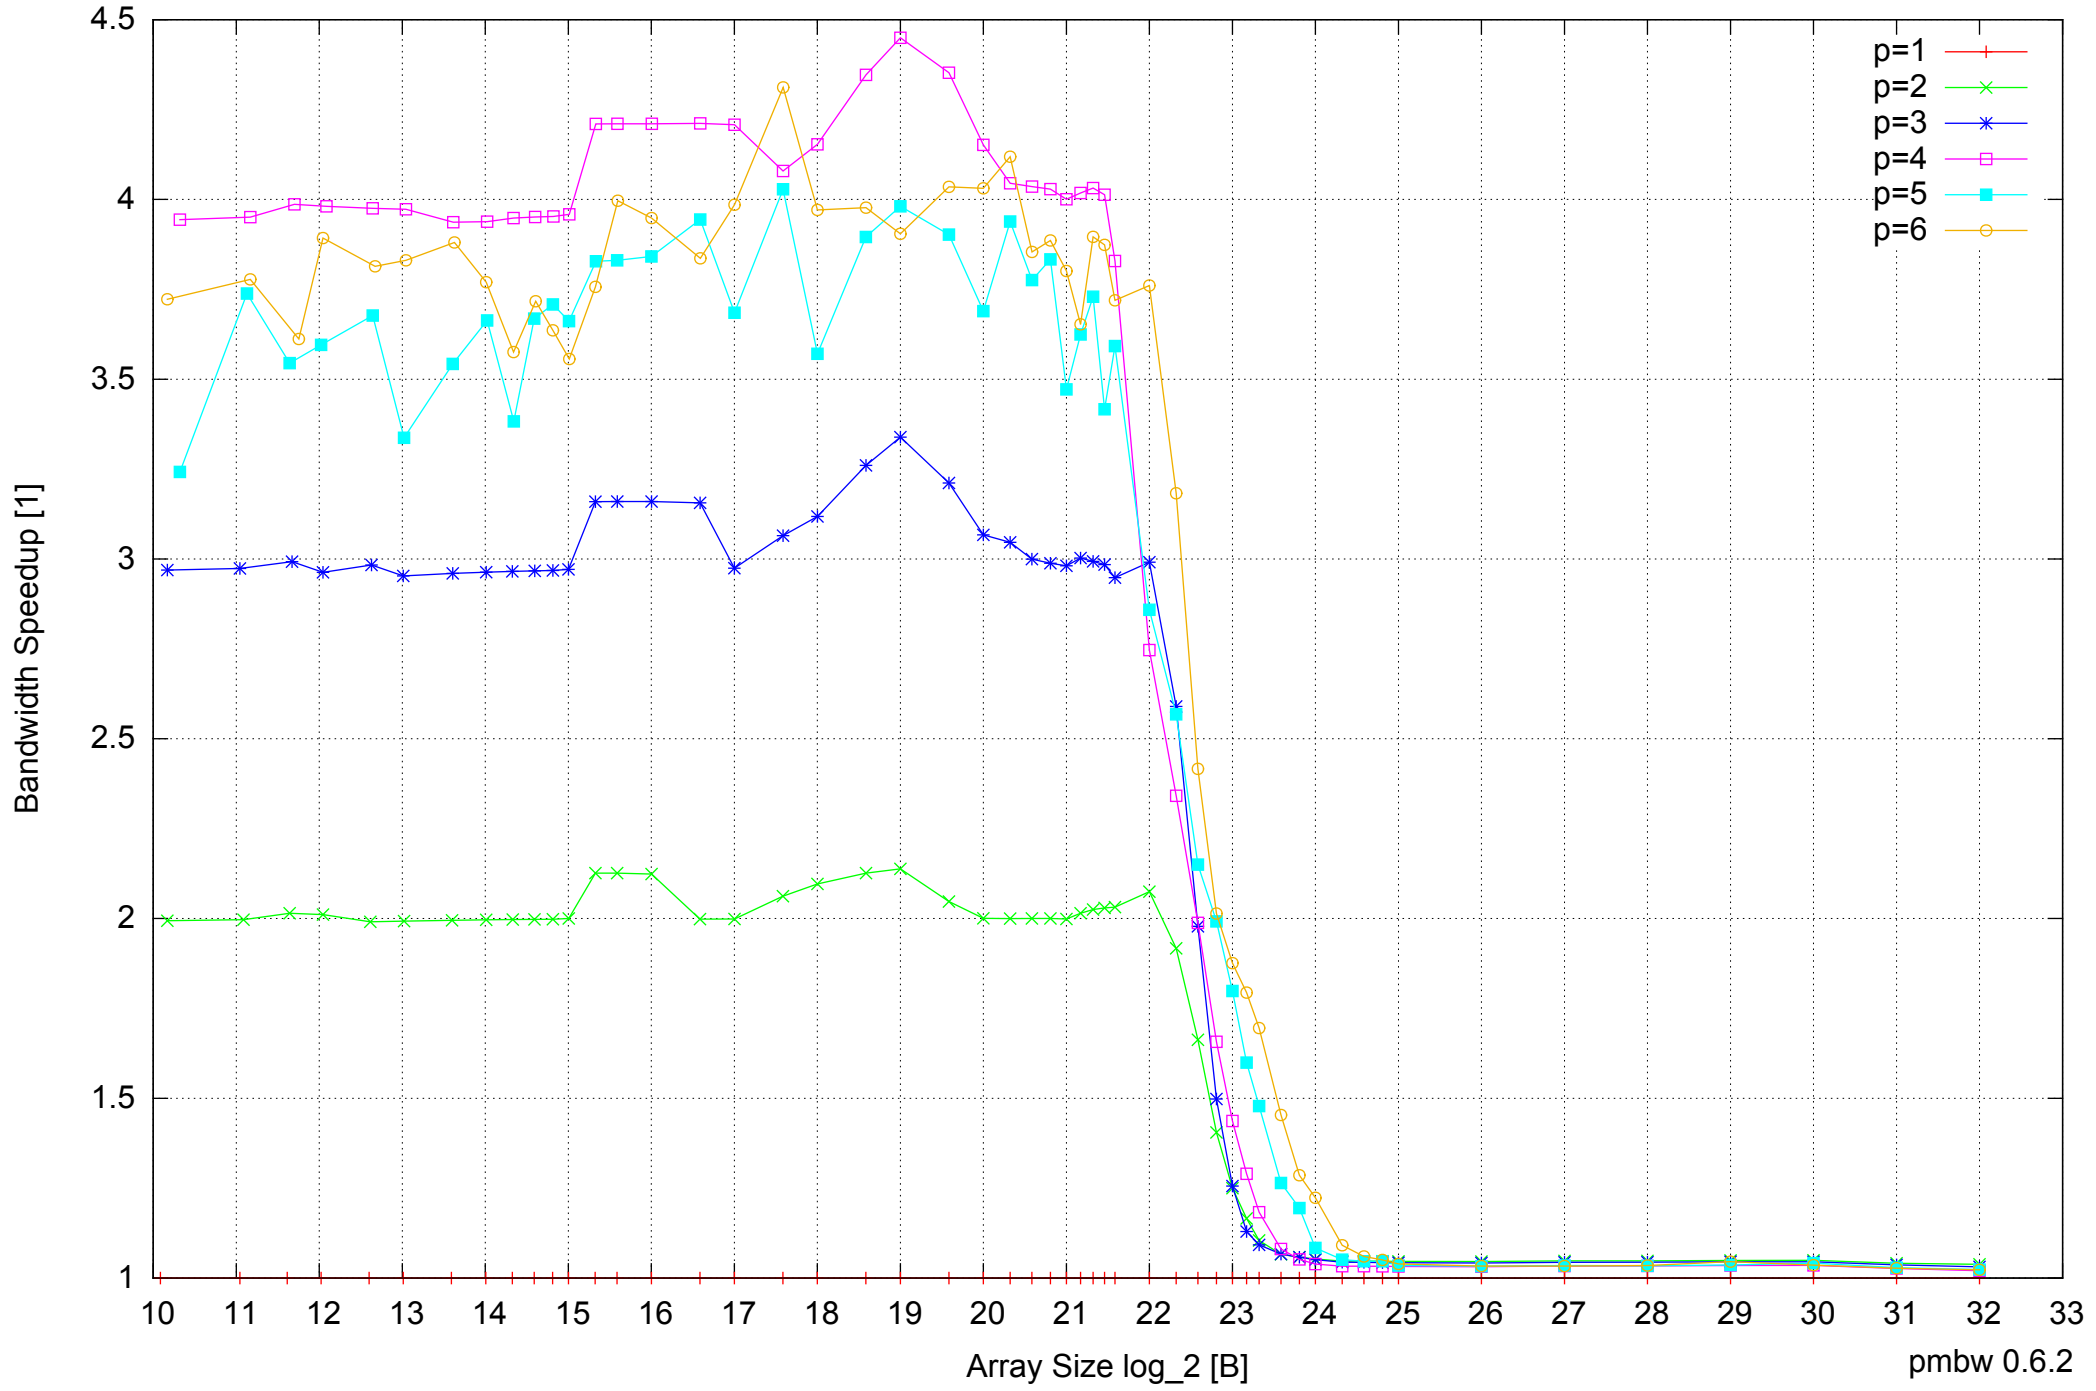

Intel Core i5-2500 8GB - Speedup of Parallel Memory Bandwidth (enlarged) - ScanWrite32PtrUnrollLoop

Intel Core i5-2500 8GB - Speedup of Parallel Memory Bandwidth - ScanWrite32PtrUnrollLoop