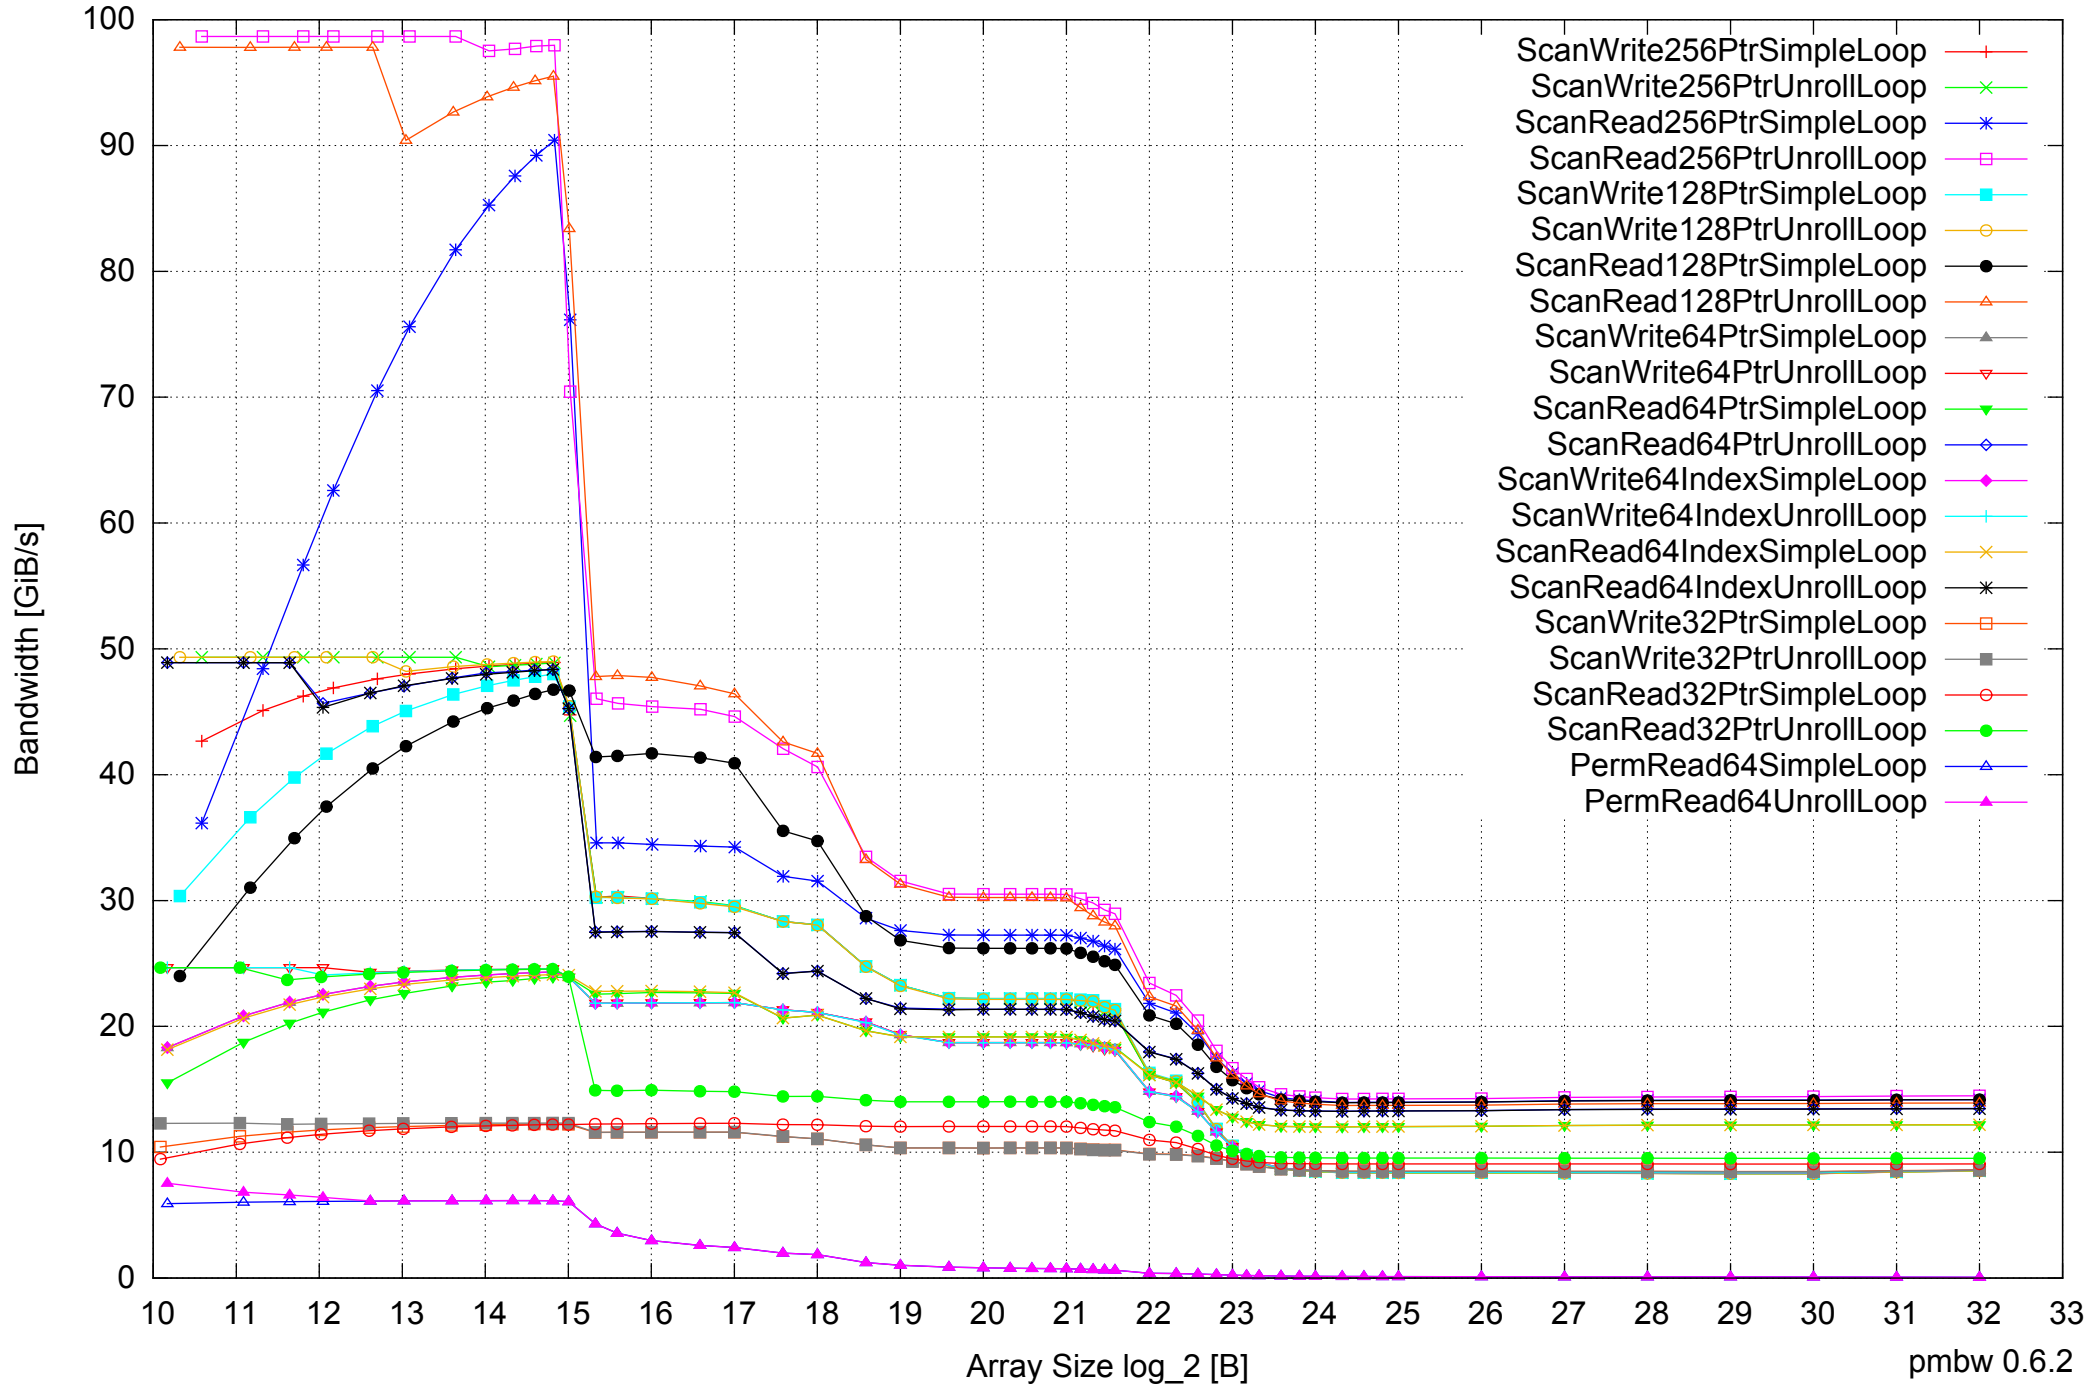

Intel Core i5-2500 8GB - One Thread Memory Bandwidth

Intel Core i5-2500 8GB - One Thread Memory Latency (Access Time)

Intel Core i5-2500 8GB - One Thread Memory Latency (excluding Permutation)

Intel Core i5-2500 8GB - One Thread Memory Bandwidth (only 64-bit Reads)

Intel Core i5-2500 8GB - Parallel Memory Bandwidth - ScanWrite256PtrSimpleLoop

Intel Core i5-2500 8GB - Parallel Memory Access Time - ScanWrite256PtrSimpleLoop

Intel Core i5-2500 8GB - Speedup of Parallel Memory Bandwidth - ScanWrite256PtrSimpleLoop