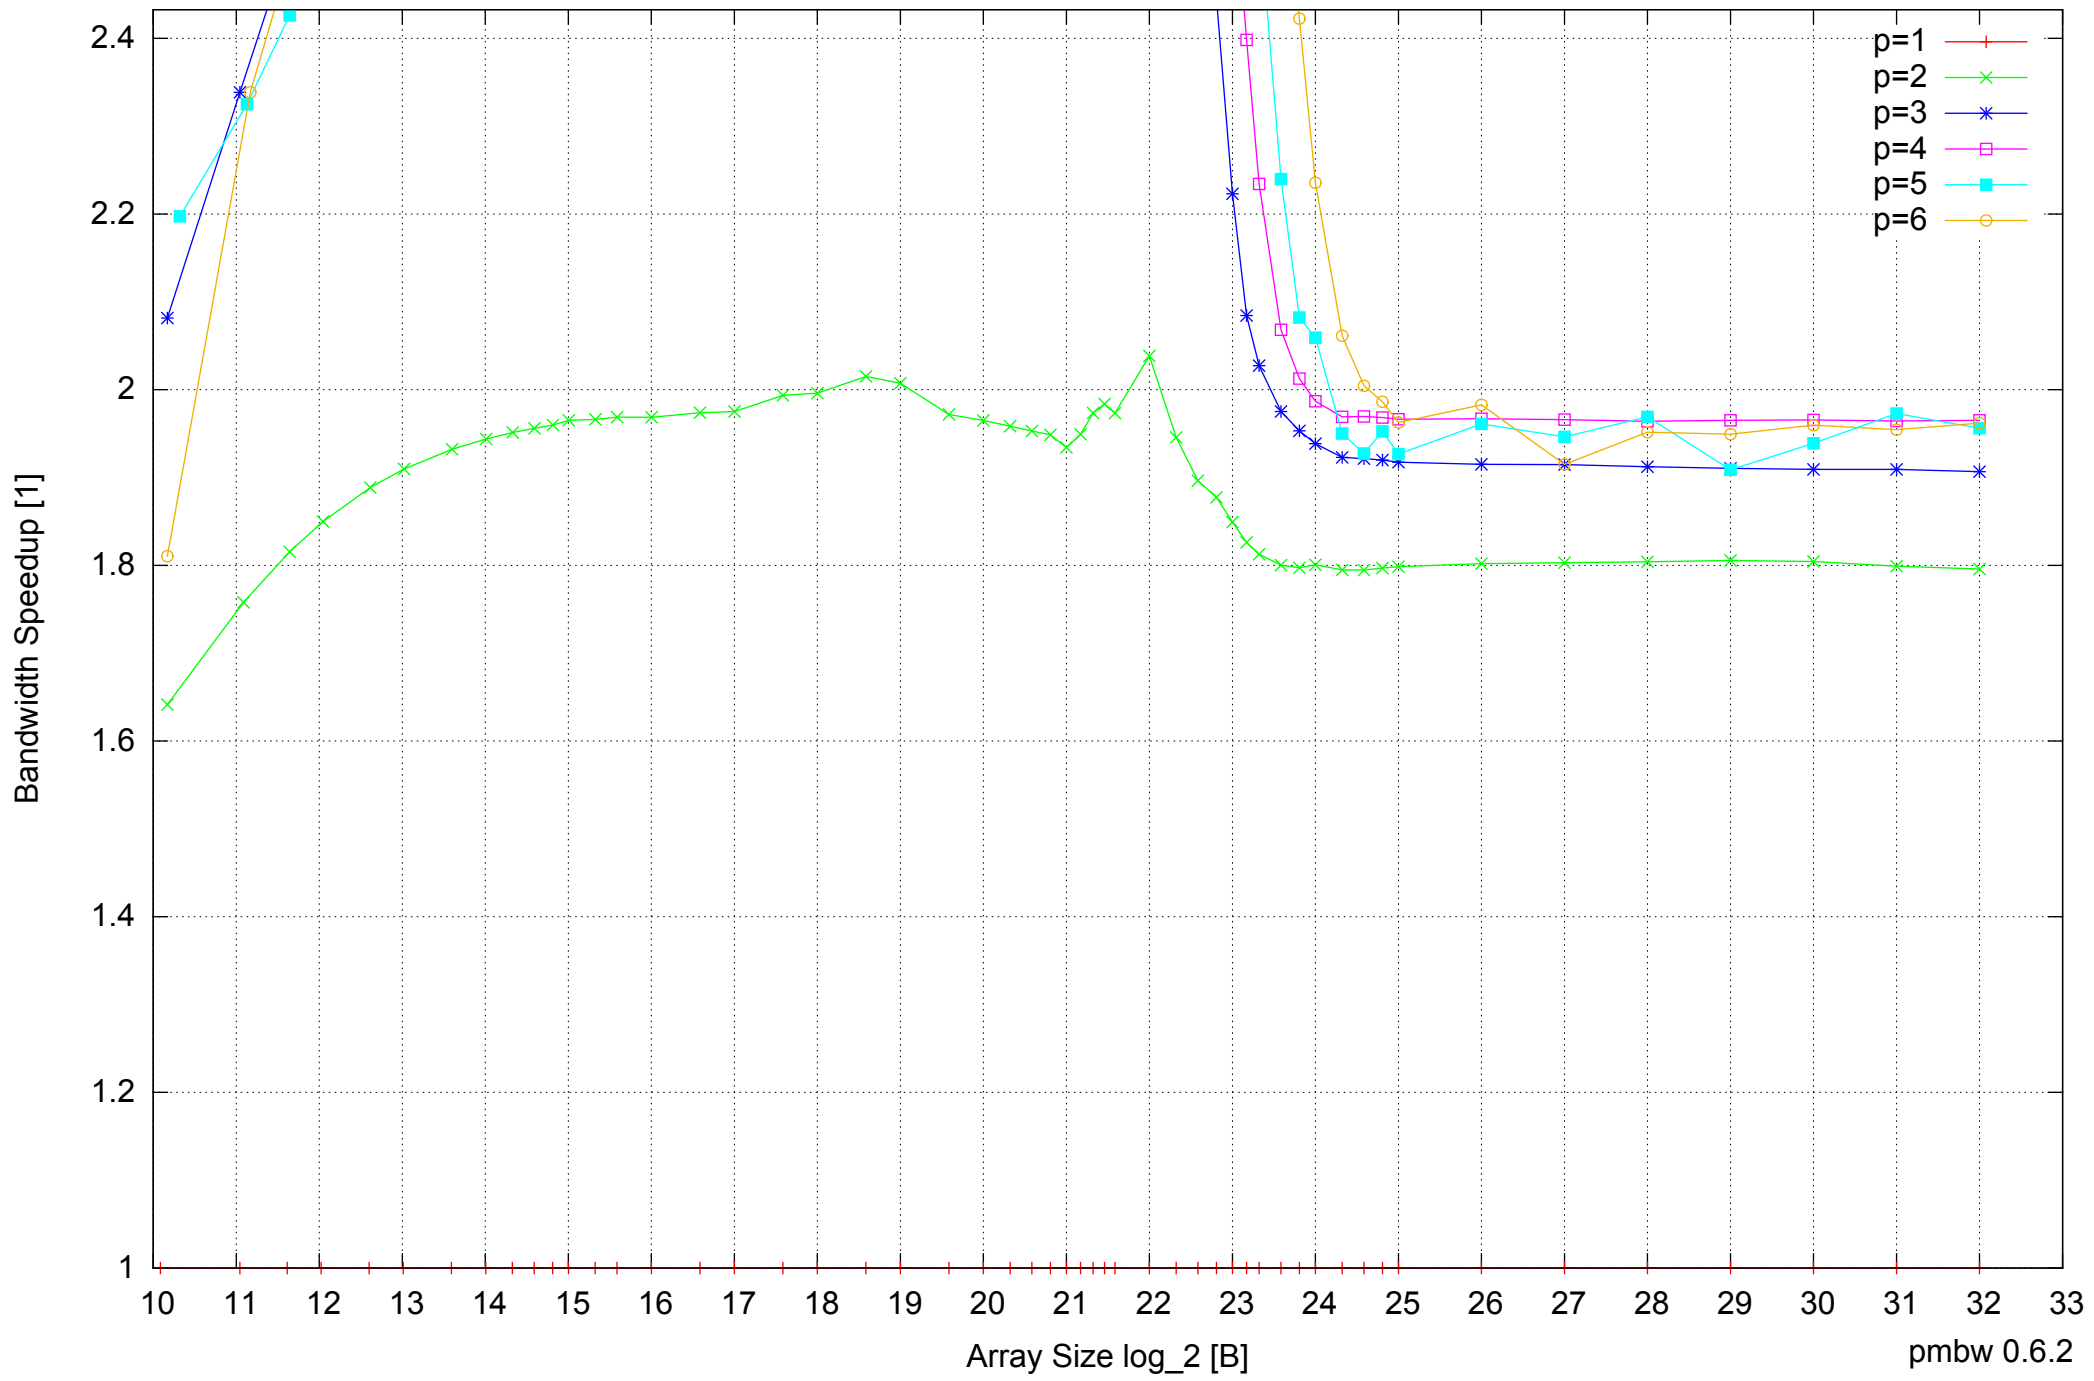

Intel Core i5-2500 8GB - Parallel Memory Bandwidth - ScanRead32PtrUnrollLoop

Intel Core i5-2500 8GB - Speedup of Parallel Memory Bandwidth (enlarged) - ScanRead32PtrSimpleLoop