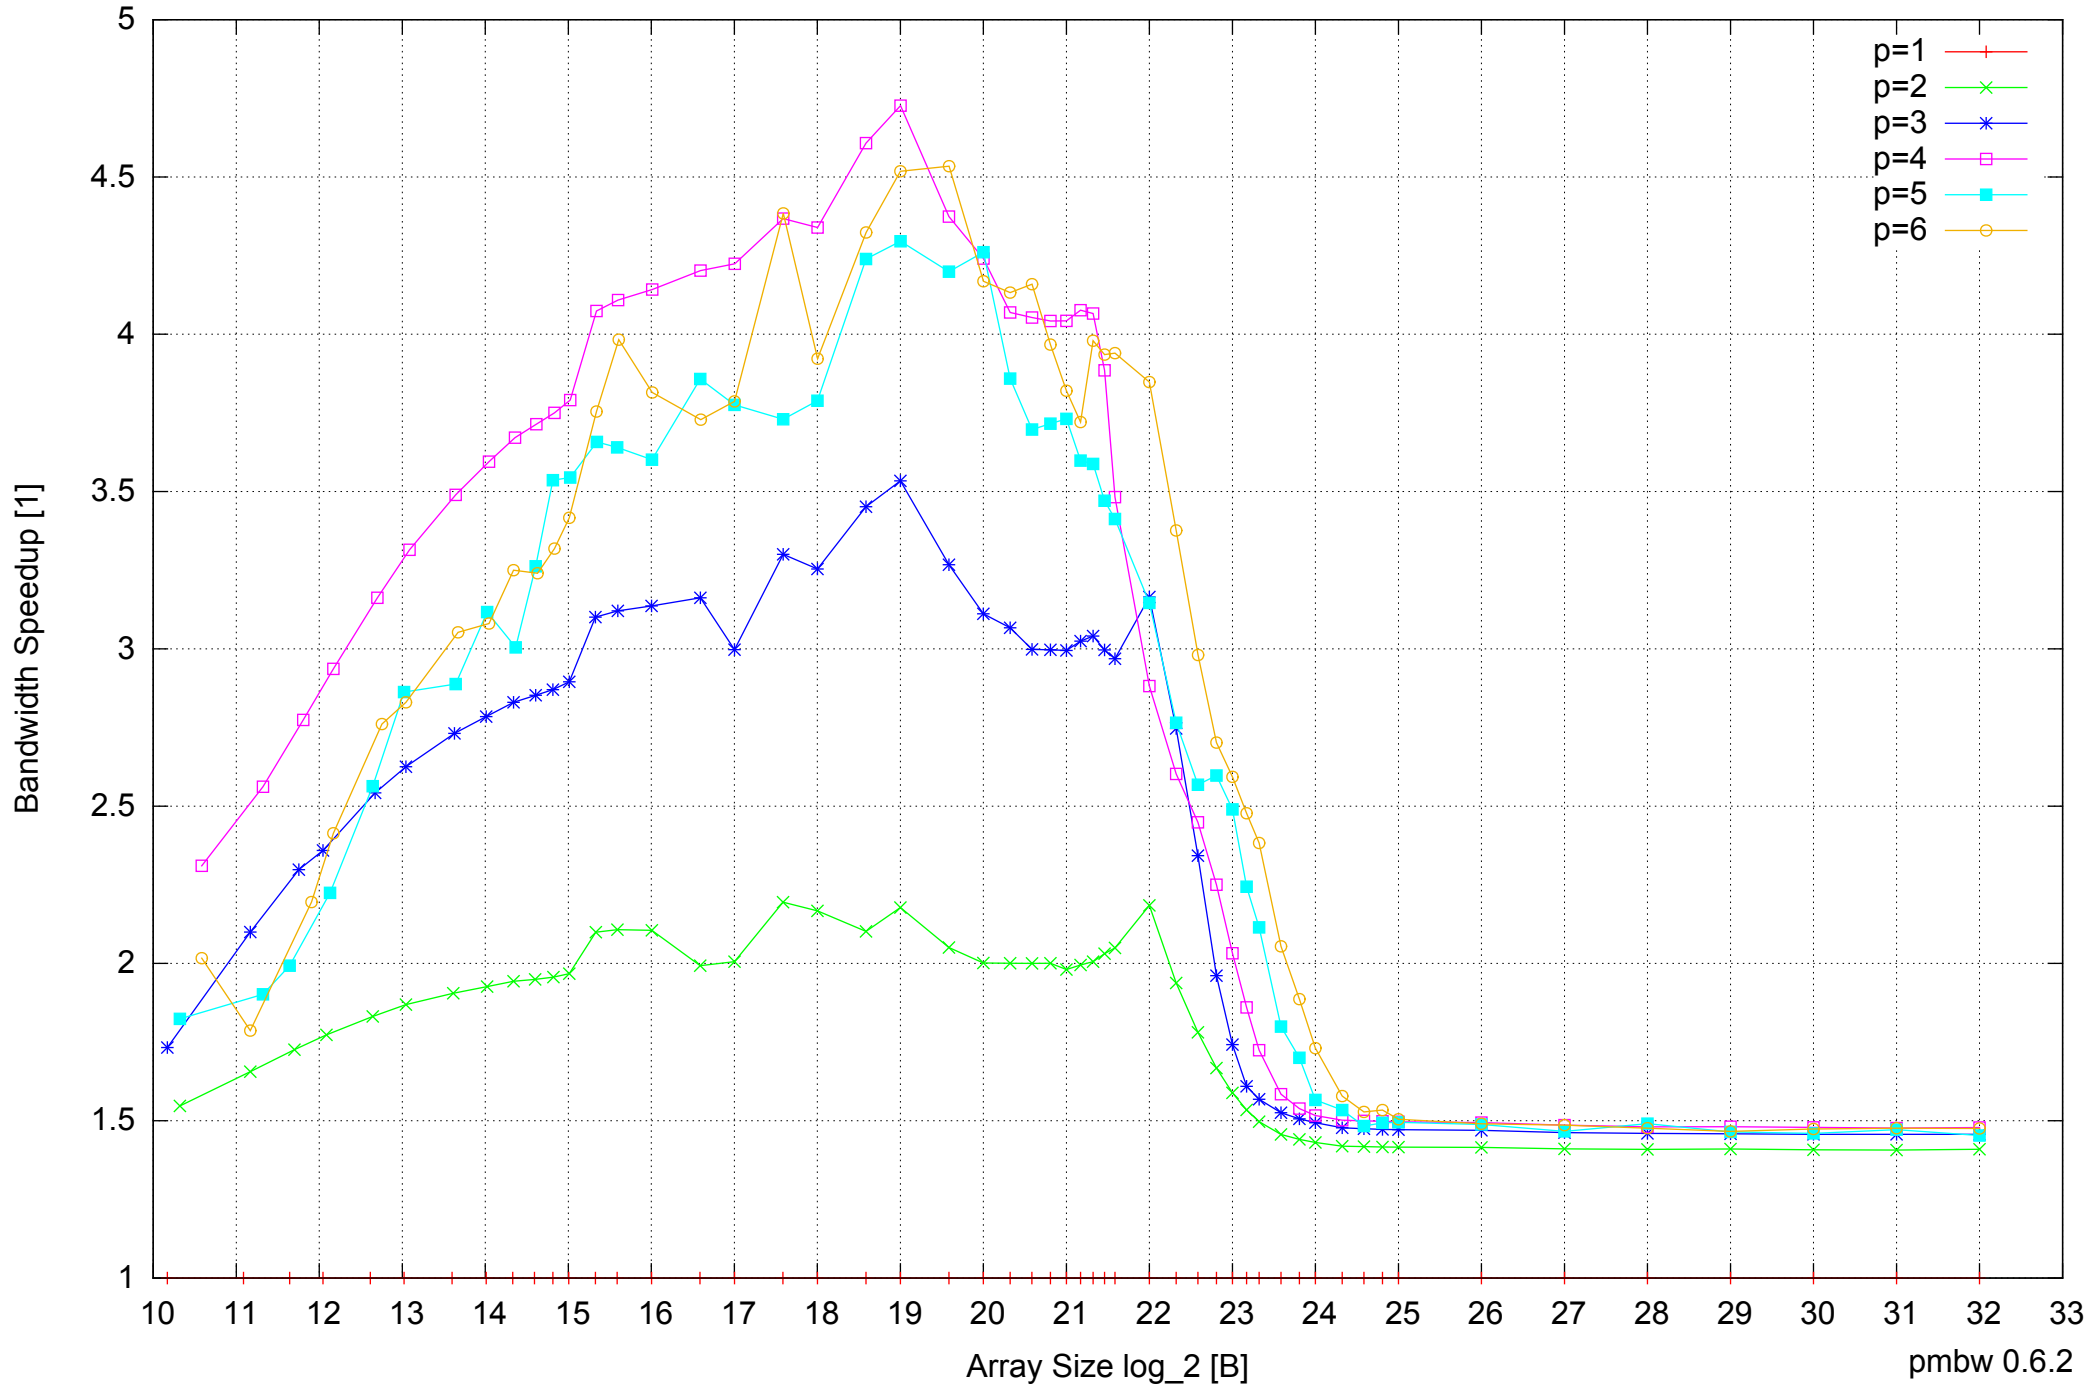

Intel Core i5-2500 8GB - Speedup of Parallel Memory Bandwidth (enlarged) - ScanRead64PtrSimpleLoop

Intel Core i5-2500 8GB - Speedup of Parallel Memory Bandwidth - ScanRead64PtrSimpleLoop