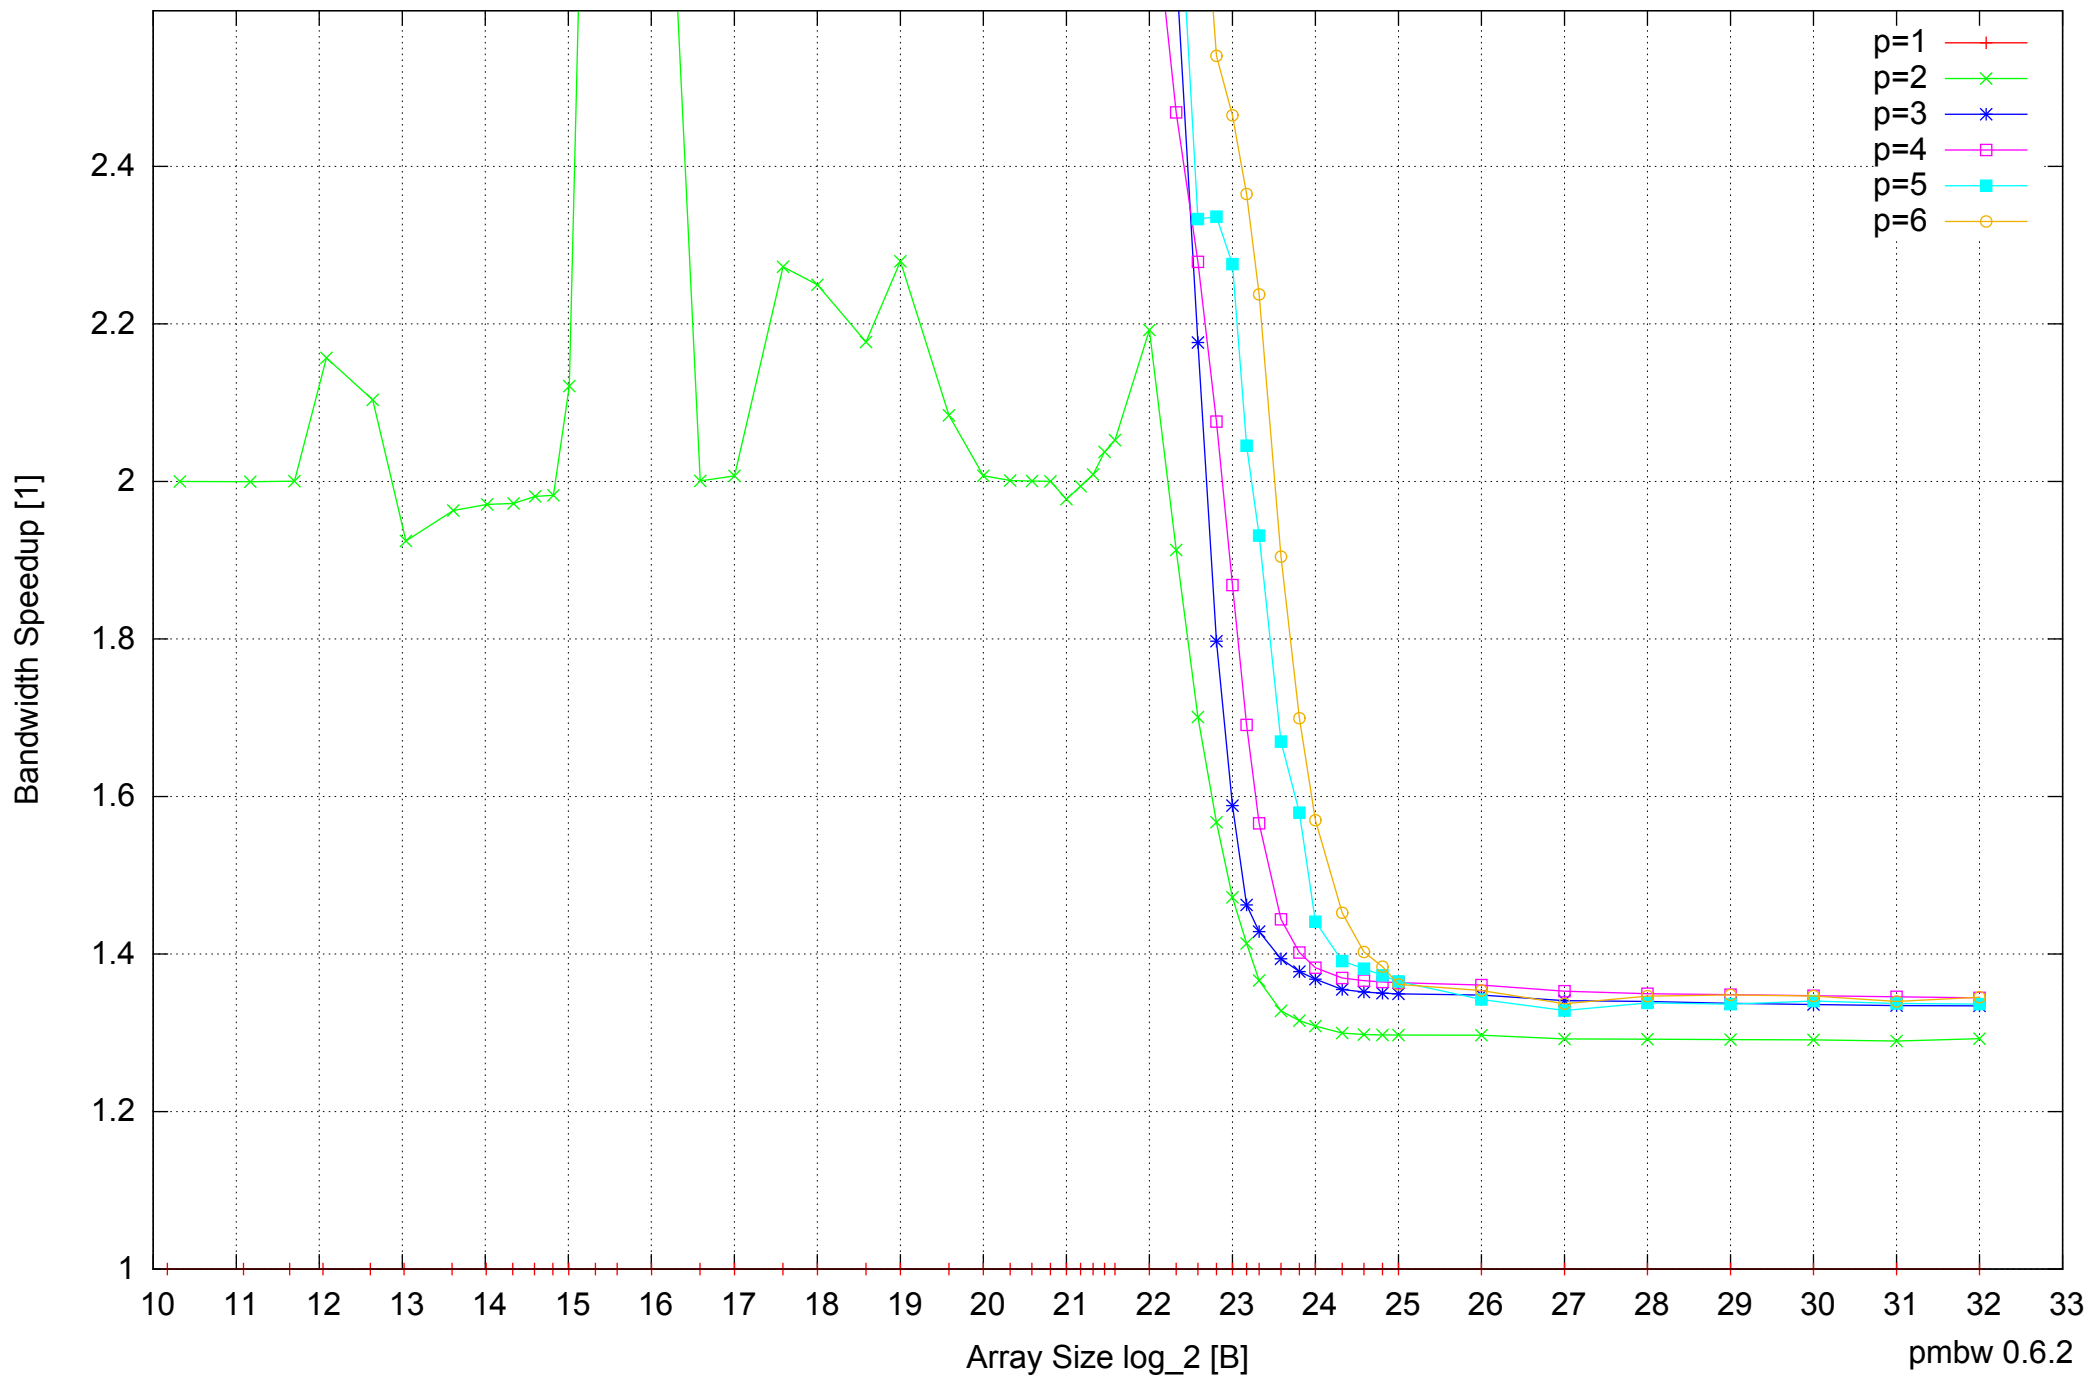

Intel Core i5-2500 8GB - Parallel Memory Bandwidth - ScanWrite32PtrSimpleLoop

Intel Core i5-2500 8GB - Speedup of Parallel Memory Bandwidth (enlarged) - ScanRead64IndexUnrollLoop